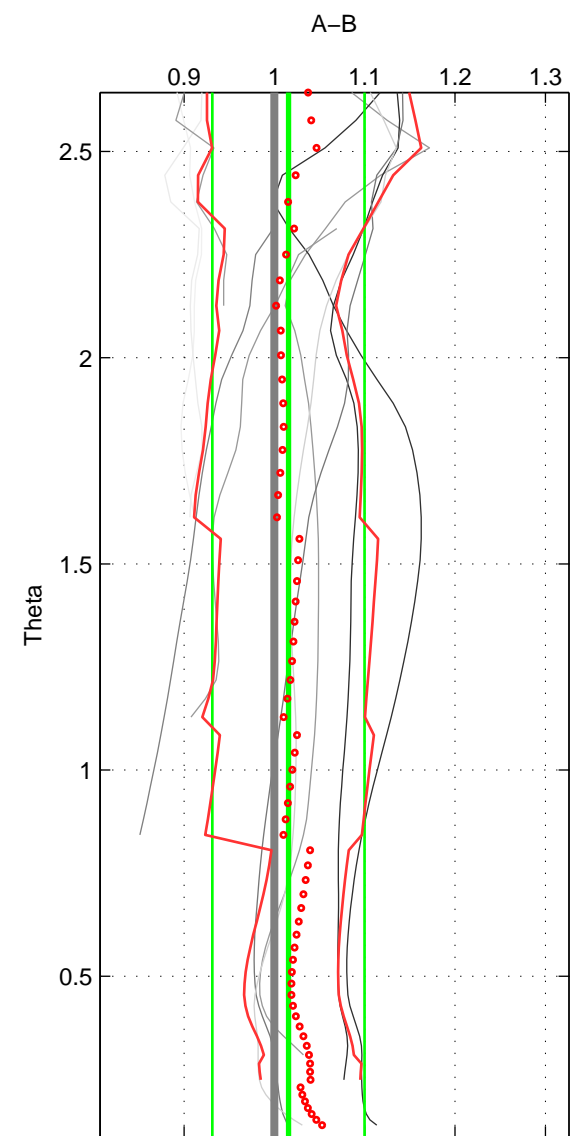

Cruise A (red). Date: Feb 1986 Cruisename: 363-35MF19850224

Cruise B (blue). Date: Jan 1995 Cruisename: 393-74DI19950106

*** "Favourite" values are means of spaces 1 2.

	Offset	O.StDev	Ratio	R.Stdev	Rating
SIGMA:	-0.005	0.161	1.003	0.081	5
THETA:	0.018	0.168	1.016	0.084	5
DEPTH:	0.007	0.194	1.010	0.097	4
FAV.:	0.006	0.165	1.009	0.083	5

Profiles of A: 3
 Profiles of B: 10
 Diff profs : 10
 WMoffset (A-B): -0.0053659
 WMoffset stdev: 0.16146
 WMratio (A/B): 1.0029
 WMratio stdev: 0.081406

Quality (1-5): 5

Profiles of A: 3
 Profiles of B: 10
 Diff profs : 10
 WMoffset (A-B): 0.01769
 WMoffset stdev: 0.16829
 WMratio (A/B): 1.0155
 WMratio stdev: 0.08424

Quality (1-5): 5

Profiles of A: 3
 Profiles of B: 10
 Diff profs : 10
 WMoffset (A-B): 0.0072725
 WMoffset stdev: 0.19411
 WMratio (A/B): 1.0104
 WMratio stdev: 0.097283

Quality (1-5): 4