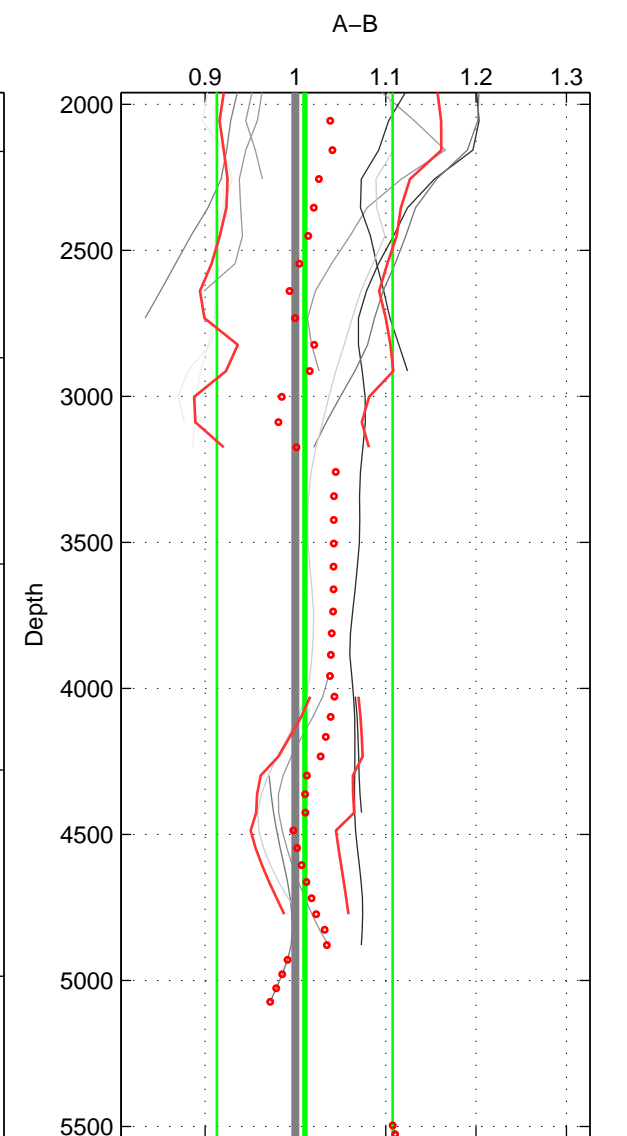

Cruise A (red). Date: Feb 1986 Cruisename: 363-35MF19850224

Cruise B (blue). Date: Jan 1995 Cruisename: 393-74DI19950106

*** "Favourite" values are means of spaces 1 2.

	Offset	O.StDev	Ratio	R.Stdev	Rating
SIGMA:	-0.005	0.161	1.003	0.081	5
THETA:	0.018	0.168	1.016	0.084	5
DEPTH:	0.007	0.194	1.010	0.097	4
FAV.:	0.006	0.165	1.009	0.083	5

Profiles of A: 3
 Profiles of B: 10
 Diff profs : 10
 WMoffset (A-B): -0.0053659
 WMoffset stdev: 0.16146
 WMratio (A/B): 1.0029
 WMratio stdev: 0.081406

Quality (1-5): 5

Profiles of A: 3
 Profiles of B: 10
 Diff profs : 10
 WMoffset (A-B): 0.01769
 WMoffset stdev: 0.16829
 WMratio (A/B): 1.0155
 WMratio stdev: 0.08424

Quality (1-5): 5

Profiles of A: 3
 Profiles of B: 10
 Diff profs : 10
 WMoffset (A-B): 0.0072725
 WMoffset stdev: 0.19411
 WMratio (A/B): 1.0104
 WMratio stdev: 0.097283

Quality (1-5): 4