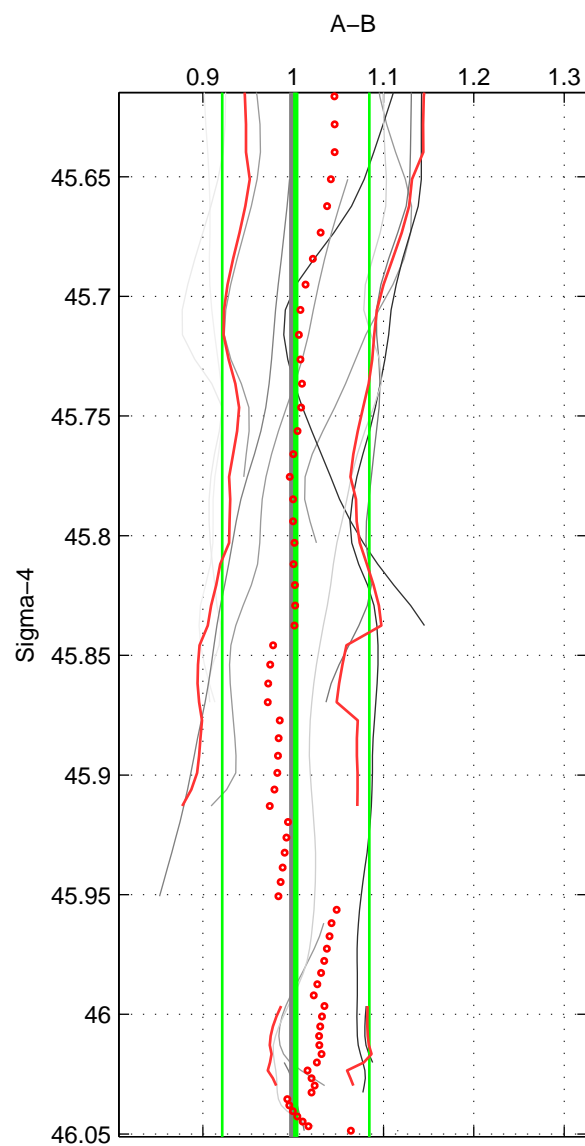

Cruise A (red). Date: Feb 1986 Cruisename: 363-35MF19850224

Cruise B (blue). Date: Jan 1995 Cruisename: 393-74DI19950106

*** "Favourite" values are means of spaces 1 2.

	Offset	O.StDev	Ratio	R.Stdev	Rating
SIGMA:	-0.005	0.161	1.003	0.081	5
THETA:	0.018	0.168	1.016	0.084	5
DEPTH:	0.007	0.194	1.010	0.097	4
FAV.:	0.006	0.165	1.009	0.083	5

Profiles of A: 3
 Profiles of B: 10
 Diff profs : 10
 WMoffset (A-B): -0.0053659
 WMoffset stdev: 0.16146
 WMratio (A/B): 1.0029
 WMratio stdev: 0.081406

Quality (1-5): 5

Profiles of A: 3
 Profiles of B: 10
 Diff profs : 10
 WMoffset (A-B): 0.01769
 WMoffset stdev: 0.16829
 WMratio (A/B): 1.0155
 WMratio stdev: 0.08424

Quality (1-5): 5

Profiles of A: 3
 Profiles of B: 10
 Diff profs : 10
 WMoffset (A-B): 0.0072725
 WMoffset stdev: 0.19411
 WMratio (A/B): 1.0104
 WMratio stdev: 0.097283

Quality (1-5): 4