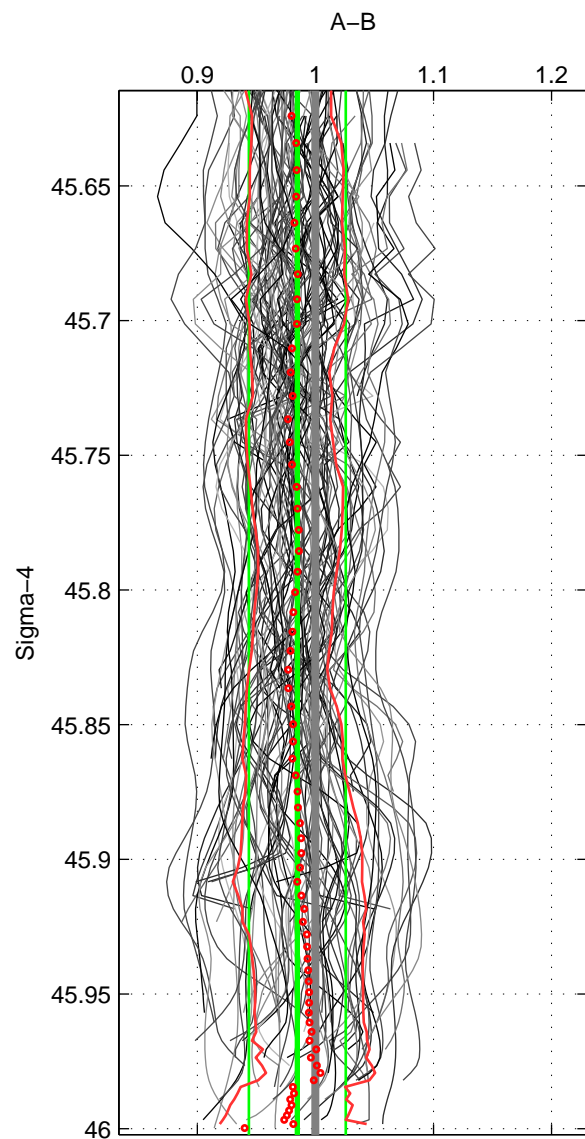

Cruise A (red). Date: Jul 1999 Cruisename: 190-18HU19990627

Cruise B (blue). Date: May 2004 Cruisename: 195-18HU20040515

*** "Favourite" values are means of spaces 1 2 3.

	Offset	O.StDev	Ratio	R.Stdev	Rating
SIGMA:	-0.016	0.041	0.985	0.041	5
THETA:	-0.008	0.040	0.992	0.041	5
DEPTH:	-0.034	0.029	0.966	0.030	5
FAV. :	-0.019	0.037	0.981	0.037	5

Profiles of A: 18
 Profiles of B: 17
 Diff profs : 99
 WMoffset (A-B): -0.015525
 WMoffset stdev: 0.040869
 WMratio (A/B): 0.98466
 WMratio stdev: 0.041091

Quality (1-5): 5

Profiles of A: 18
 Profiles of B: 17
 Diff profs : 99
 WMoffset (A-B): -0.0080854
 WMoffset stdev: 0.040324
 WMratio (A/B): 0.99203
 WMratio stdev: 0.040779

Quality (1-5): 5

Profiles of A: 18
 Profiles of B: 17
 Diff profs : 99
 WMoffset (A-B): -0.033804
 WMoffset stdev: 0.029199
 WMratio (A/B): 0.96582
 WMratio stdev: 0.029928

Quality (1-5): 5