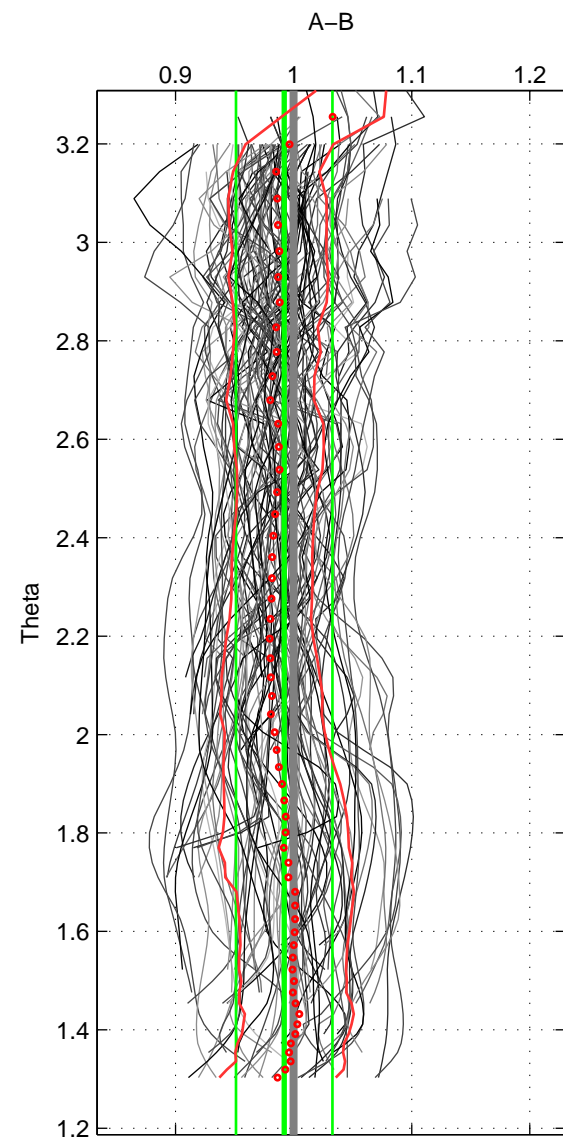

Cruise A (red). Date: Jul 1999 Cruisename: 190-18HU19990627

Cruise B (blue). Date: May 2004 Cruisename: 195-18HU20040515

*** "Favourite" values are means of spaces 1 2 3.

	Offset	O.StDev	Ratio	R.Stdev	Rating
SIGMA:	-0.016	0.041	0.985	0.041	5
THETA:	-0.008	0.040	0.992	0.041	5
DEPTH:	-0.034	0.029	0.966	0.030	5
FAV. :	-0.019	0.037	0.981	0.037	5

Profiles of A: 18
 Profiles of B: 17
 Diff profs : 99
 WMoffset (A-B): -0.015525
 WMoffset stdev: 0.040869
 WMratio (A/B): 0.98466
 WMratio stdev: 0.041091

Quality (1-5): 5

Profiles of A: 18
 Profiles of B: 17
 Diff profs : 99
 WMoffset (A-B): -0.0080854
 WMoffset stdev: 0.040324
 WMratio (A/B): 0.99203
 WMratio stdev: 0.040779

Quality (1-5): 5

Profiles of A: 18
 Profiles of B: 17
 Diff profs : 99
 WMoffset (A-B): -0.033804
 WMoffset stdev: 0.029199
 WMratio (A/B): 0.96582
 WMratio stdev: 0.029928

Quality (1-5): 5