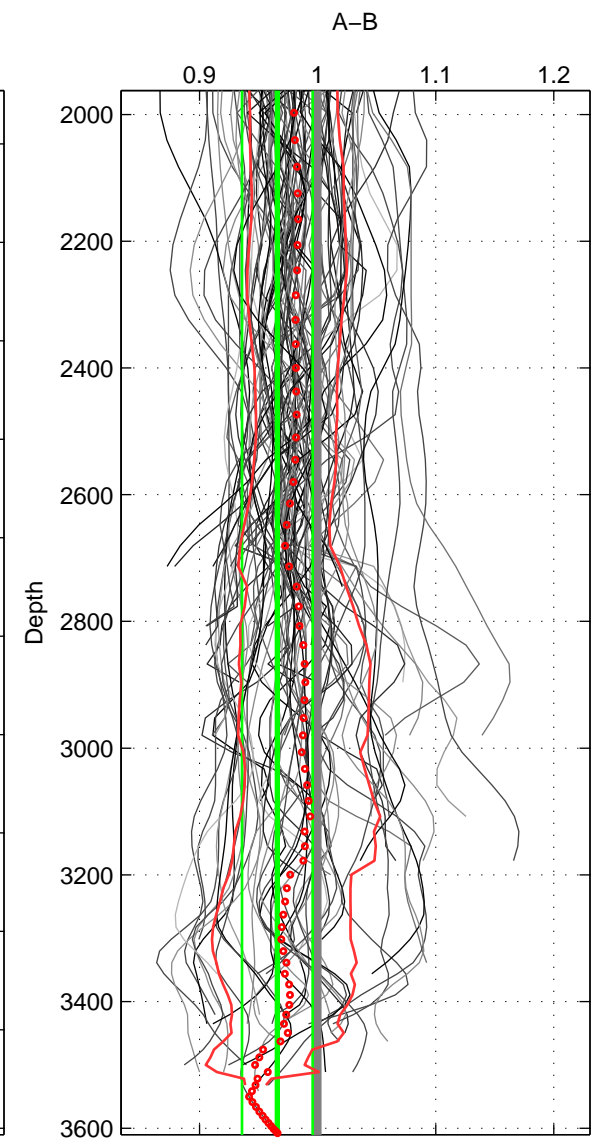

Cruise A (red). Date: Jul 1999 Cruisename: 190-18HU19990627

Cruise B (blue). Date: May 2004 Cruisename: 195-18HU20040515

*** "Favourite" values are means of spaces 1 2 3.

	Offset	O.StDev	Ratio	R.Stdev	Rating
SIGMA:	-0.016	0.041	0.985	0.041	5
THETA:	-0.008	0.040	0.992	0.041	5
DEPTH:	-0.034	0.029	0.966	0.030	5
FAV. :	-0.019	0.037	0.981	0.037	5

Profiles of A: 18
 Profiles of B: 17
 Diff profs : 99
 WMoffset (A-B): -0.015525
 WMoffset stdev: 0.040869
 WMratio (A/B): 0.98466
 WMratio stdev: 0.041091

Quality (1-5): 5

Profiles of A: 18
 Profiles of B: 17
 Diff profs : 99
 WMoffset (A-B): -0.0080854
 WMoffset stdev: 0.040324
 WMratio (A/B): 0.99203
 WMratio stdev: 0.040779

Quality (1-5): 5

Profiles of A: 18
 Profiles of B: 17
 Diff profs : 99
 WMoffset (A-B): -0.033804
 WMoffset stdev: 0.029199
 WMratio (A/B): 0.96582
 WMratio stdev: 0.029928

Quality (1-5): 5