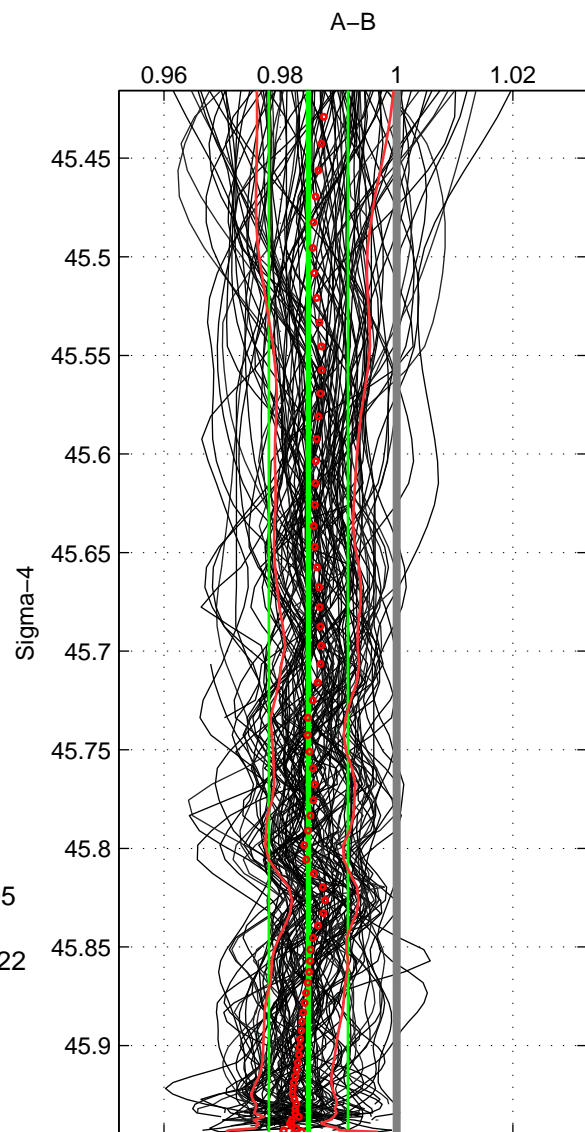

Cruise A (red). Date: Aug 1993 Cruisename: 498-325019930705  
 Cruise B (blue). Date: Dec 2007 Cruisename: 614-49NZ20071122

\*\*\* "Favourite" values are means of spaces 1 2 3.

	Offset	O.StDev	Ratio	R.Stdev	Rating
SIGMA:	-0.039	0.017	0.985	0.007	5
THETA:	-0.036	0.017	0.986	0.007	5
DEPTH:	-0.040	0.018	0.984	0.007	5
FAV. :	-0.038	0.018	0.985	0.007	5

Profiles of A: 75  
 Profiles of B: 75  
 Diff profs : 100  
 WMoffset (A-B): -0.038685  
 WMoffset stdev: 0.017213  
 WMratio (A/B): 0.98484  
 WMratio stdev: 0.006806

Quality (1-5): 5

Profiles of A: 75  
 Profiles of B: 75  
 Diff profs : 100  
 WMoffset (A-B): -0.035815  
 WMoffset stdev: 0.017133  
 WMratio (A/B): 0.98591  
 WMratio stdev: 0.0067919

Quality (1-5): 5

Profiles of A: 75  
 Profiles of B: 75  
 Diff profs : 100  
 WMoffset (A-B): -0.040088  
 WMoffset stdev: 0.018327  
 WMratio (A/B): 0.98363  
 WMratio stdev: 0.0074936

Quality (1-5): 5