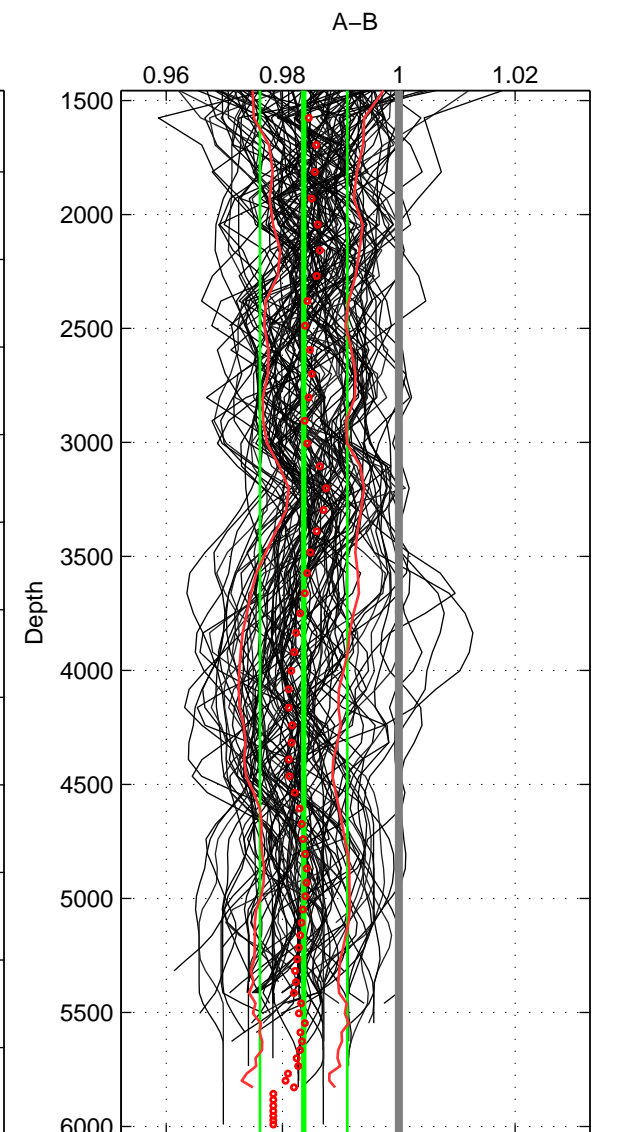

Cruise A (red). Date: Aug 1993 Cruisename: 498-325019930705  
 Cruise B (blue). Date: Dec 2007 Cruisename: 614-49NZ20071122

\*\*\* "Favourite" values are means of spaces 1 2 3.

	Offset	O.StDev	Ratio	R.Stdev	Rating
SIGMA:	-0.039	0.017	0.985	0.007	5
THETA:	-0.036	0.017	0.986	0.007	5
DEPTH:	-0.040	0.018	0.984	0.007	5
FAV. :	-0.038	0.018	0.985	0.007	5

Profiles of A: 75  
 Profiles of B: 75  
 Diff profs : 100  
 WMoffset (A-B): -0.038685  
 WMoffset stdev: 0.017213  
 WMratio (A/B): 0.98484  
 WMratio stdev: 0.006806

Quality (1-5): 5

Profiles of A: 75  
 Profiles of B: 75  
 Diff profs : 100  
 WMoffset (A-B): -0.035815  
 WMoffset stdev: 0.017133  
 WMratio (A/B): 0.98591  
 WMratio stdev: 0.0067919

Quality (1-5): 5

Profiles of A: 75  
 Profiles of B: 75  
 Diff profs : 100  
 WMoffset (A-B): -0.040088  
 WMoffset stdev: 0.018327  
 WMratio (A/B): 0.98363  
 WMratio stdev: 0.0074936

Quality (1-5): 5