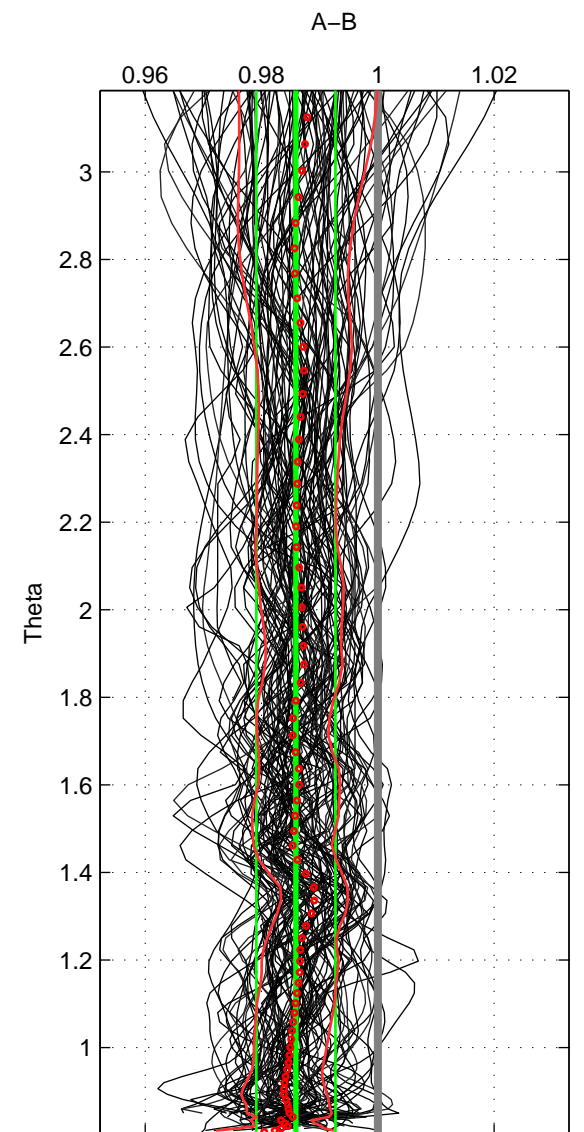

Cruise A (red). Date: Aug 1993 Cruisename: 498-325019930705  
 Cruise B (blue). Date: Dec 2007 Cruisename: 614-49NZ20071122

\*\*\* "Favourite" values are means of spaces 1 2 3.

	Offset	O.StDev	Ratio	R.Stdev	Rating
SIGMA:	-0.039	0.017	0.985	0.007	5
THETA:	-0.036	0.017	0.986	0.007	5
DEPTH:	-0.040	0.018	0.984	0.007	5
FAV. :	-0.038	0.018	0.985	0.007	5

Profiles of A: 75  
 Profiles of B: 75  
 Diff profs : 100  
 WMoffset (A-B): -0.038685  
 WMoffset stdev: 0.017213  
 WMratio (A/B): 0.98484  
 WMratio stdev: 0.006806

Quality (1-5): 5

Profiles of A: 75  
 Profiles of B: 75  
 Diff profs : 100  
 WMoffset (A-B): -0.035815  
 WMoffset stdev: 0.017133  
 WMratio (A/B): 0.98591  
 WMratio stdev: 0.0067919

Quality (1-5): 5

Profiles of A: 75  
 Profiles of B: 75  
 Diff profs : 100  
 WMoffset (A-B): -0.040088  
 WMoffset stdev: 0.018327  
 WMratio (A/B): 0.98363  
 WMratio stdev: 0.0074936

Quality (1-5): 5