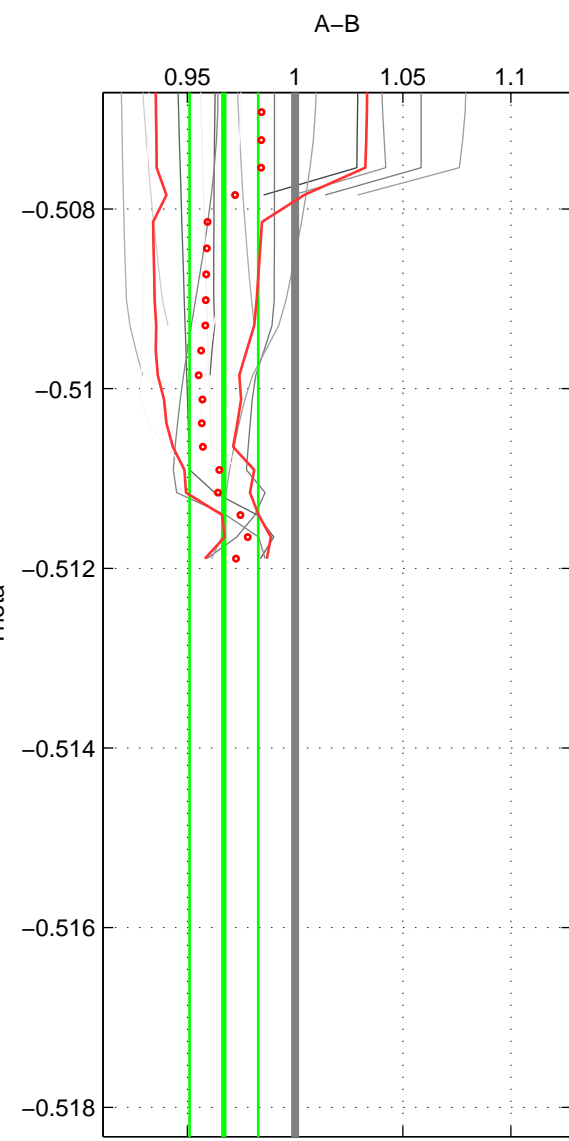

Cruise A (red). Date: Aug 2005 Cruisename: 41-18SN20050729

Cruise B (blue). Date: Aug 2004 Cruisename: 56-32H120040718

*** "Favourite" values are those of space 2.

	Offset	O.StDev	Ratio	R.Stdev	Rating
SIGMA:	-0.039	0.009	0.963	0.009	2
THETA:	-0.034	0.017	0.967	0.016	4
DEPTH:	-0.032	0.005	0.969	0.004	2
FAV. :	-0.034	0.017	0.967	0.016	4

Please note that statistics are bad.

Profiles of A: 5
 Profiles of B: 2
 Diff profs : 5
 WMoffset (A-B): -0.039021
 WMoffset stdev: 0.0087857
 WMratio (A/B): 0.96281
 WMratio stdev: 0.0085503

Quality (1-5): 2

Profiles of A: 5
 Profiles of B: 5
 Diff profs : 15
 WMoffset (A-B): -0.03425
 WMoffset stdev: 0.016775
 WMratio (A/B): 0.96696
 WMratio stdev: 0.015884

Quality (1-5): 4

Please note that statistics are bad.

Profiles of A: 4
 Profiles of B: 4
 Diff profs : 10
 WMoffset (A-B): -0.032183
 WMoffset stdev: 0.004501
 WMratio (A/B): 0.96887
 WMratio stdev: 0.0040934

Quality (1-5): 2