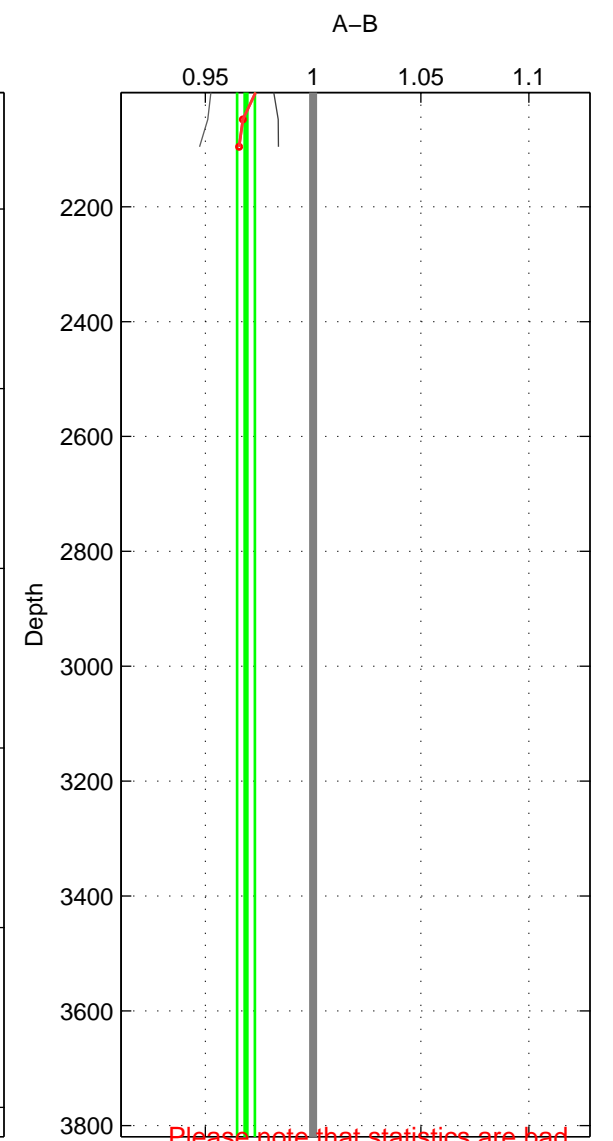

Cruise A (red). Date: Aug 2005 Cruisename: 41-18SN20050729

Cruise B (blue). Date: Aug 2004 Cruisename: 56-32H120040718

*** "Favourite" values are those of space 2.

	Offset	O.StDev	Ratio	R.Stdev	Rating
SIGMA:	-0.039	0.009	0.963	0.009	2
THETA:	-0.034	0.017	0.967	0.016	4
DEPTH:	-0.032	0.005	0.969	0.004	2
FAV. :	-0.034	0.017	0.967	0.016	4

Please note that statistics are bad.

Profiles of A: 5
 Profiles of B: 2
 Diff profs : 5
 WMoffset (A-B): -0.039021
 WMoffset stdev: 0.0087857
 WMratio (A/B): 0.96281
 WMratio stdev: 0.0085503

Quality (1-5): 2

Profiles of A: 5
 Profiles of B: 5
 Diff profs : 15
 WMoffset (A-B): -0.03425
 WMoffset stdev: 0.016775
 WMratio (A/B): 0.96696
 WMratio stdev: 0.015884

Quality (1-5): 4

Please note that statistics are bad.

Profiles of A: 4
 Profiles of B: 4
 Diff profs : 10
 WMoffset (A-B): -0.032183
 WMoffset stdev: 0.004501
 WMratio (A/B): 0.96887
 WMratio stdev: 0.0040934

Quality (1-5): 2