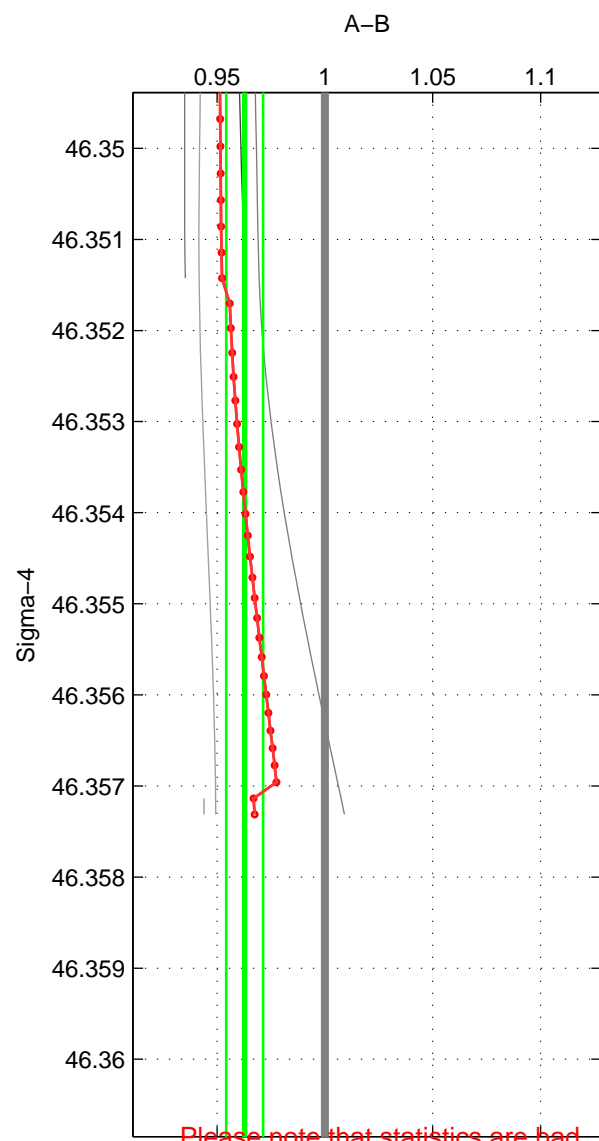

Cruise A (red). Date: Aug 2005 Cruisename: 41-18SN20050729

Cruise B (blue). Date: Aug 2004 Cruisename: 56-32H120040718

*** "Favourite" values are those of space 2.

	Offset	O.StDev	Ratio	R.Stdev	Rating
SIGMA:	-0.039	0.009	0.963	0.009	2
THETA:	-0.034	0.017	0.967	0.016	4
DEPTH:	-0.032	0.005	0.969	0.004	2
FAV. :	-0.034	0.017	0.967	0.016	4

Please note that statistics are bad.

Profiles of A: 5
 Profiles of B: 2
 Diff profs : 5
 WMoffset (A-B): -0.039021
 WMoffset stdev: 0.0087857
 WMratio (A/B): 0.96281
 WMratio stdev: 0.0085503

Quality (1-5): 2

Profiles of A: 5
 Profiles of B: 5
 Diff profs : 15
 WMoffset (A-B): -0.03425
 WMoffset stdev: 0.016775
 WMratio (A/B): 0.96696
 WMratio stdev: 0.015884

Quality (1-5): 4

Please note that statistics are bad.

Profiles of A: 4
 Profiles of B: 4
 Diff profs : 10
 WMoffset (A-B): -0.032183
 WMoffset stdev: 0.004501
 WMratio (A/B): 0.96887
 WMratio stdev: 0.0040934

Quality (1-5): 2