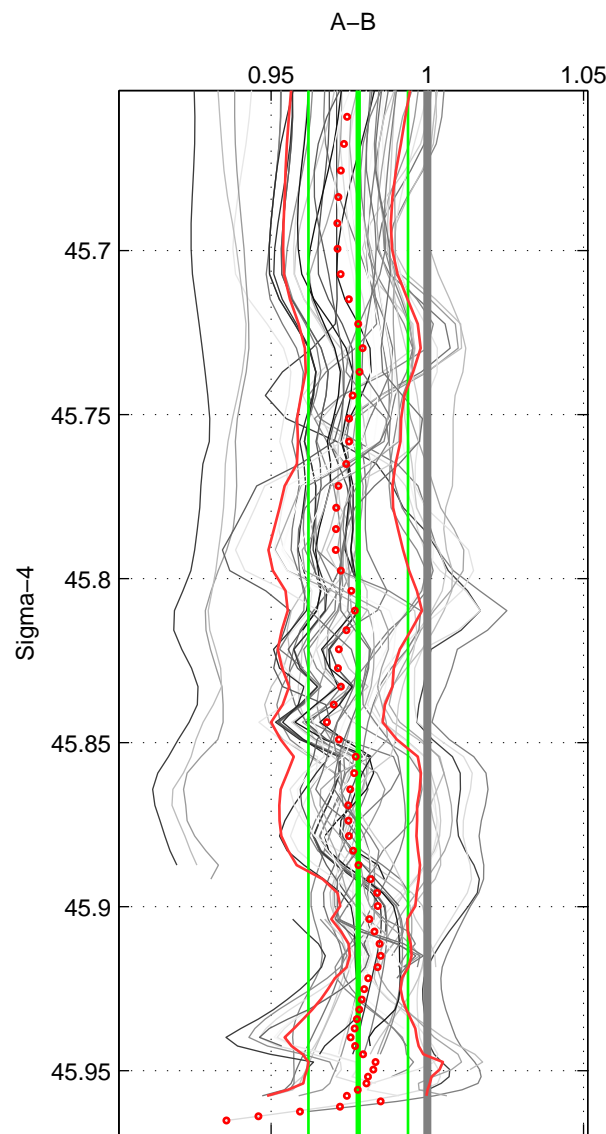

Cruise A (red). Date: Aug 1995 Cruisename: 351-316N19950715
 Cruise B (blue). Date: Feb 1986 Cruisename: 363-35MF19850224

*** "Favourite" values are means of spaces 1 2 3.

	Offset	O.StDev	Ratio	R.Stdev	Rating
SIGMA:	-0.053	0.039	0.978	0.016	5
THETA:	-0.052	0.037	0.978	0.015	5
DEPTH:	-0.055	0.045	0.977	0.018	5
FAV.:	-0.053	0.041	0.978	0.016	5

Profiles of A: 43
 Profiles of B: 8
 Diff profs: 55
 WMoffset (A-B): -0.053492
 WMoffset stdev: 0.038994
 WMratio (A/B): 0.97784
 WMratio stdev: 0.015943

Quality (1-5): 5

Profiles of A: 43
 Profiles of B: 8
 Diff profs: 63
 WMoffset (A-B): -0.051925
 WMoffset stdev: 0.03733
 WMratio (A/B): 0.97837
 WMratio stdev: 0.015295

Quality (1-5): 5

Profiles of A: 43
 Profiles of B: 8
 Diff profs: 52
 WMoffset (A-B): -0.054638
 WMoffset stdev: 0.045317
 WMratio (A/B): 0.97746
 WMratio stdev: 0.018248

Quality (1-5): 5