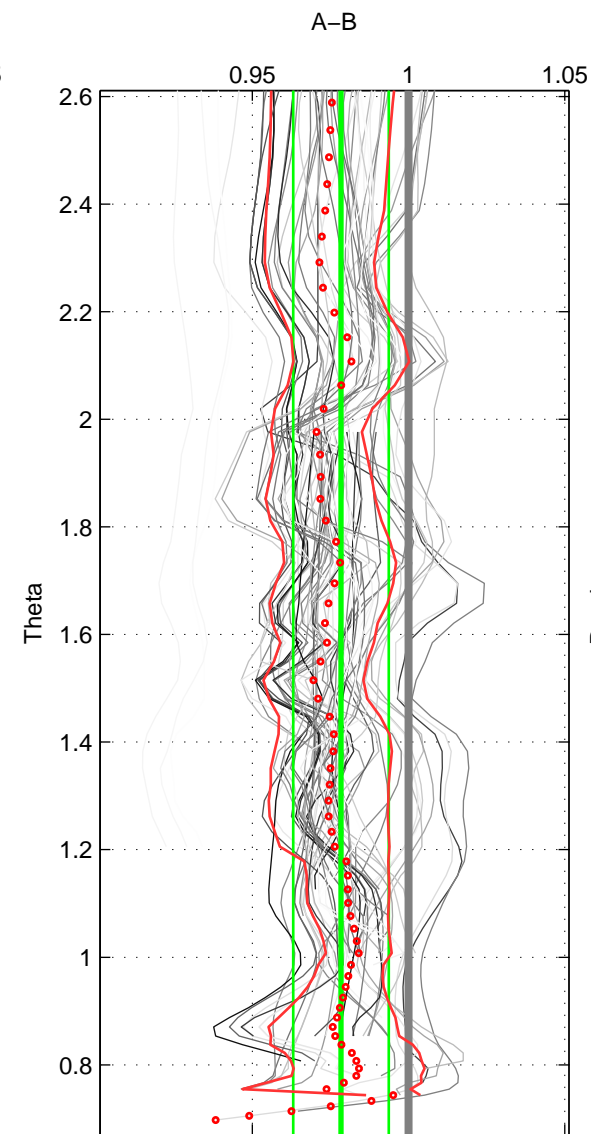

Cruise A (red). Date: Aug 1995 Cruisename: 351-316N19950715
 Cruise B (blue). Date: Feb 1986 Cruisename: 363-35MF19850224

*** "Favourite" values are means of spaces 1 2 3.

	Offset	O.StDev	Ratio	R.Stdev	Rating
SIGMA:	-0.053	0.039	0.978	0.016	5
THETA:	-0.052	0.037	0.978	0.015	5
DEPTH:	-0.055	0.045	0.977	0.018	5
FAV.:	-0.053	0.041	0.978	0.016	5

Profiles of A: 43
 Profiles of B: 8
 Diff profs: 55
 WMoffset (A-B): -0.053492
 WMoffset stdev: 0.038994
 WMratio (A/B): 0.97784
 WMratio stdev: 0.015943

Quality (1-5): 5

Profiles of A: 43
 Profiles of B: 8
 Diff profs: 63
 WMoffset (A-B): -0.051925
 WMoffset stdev: 0.03733
 WMratio (A/B): 0.97837
 WMratio stdev: 0.015295

Quality (1-5): 5

Profiles of A: 43
 Profiles of B: 8
 Diff profs: 52
 WMoffset (A-B): -0.054638
 WMoffset stdev: 0.045317
 WMratio (A/B): 0.97746
 WMratio stdev: 0.018248

Quality (1-5): 5