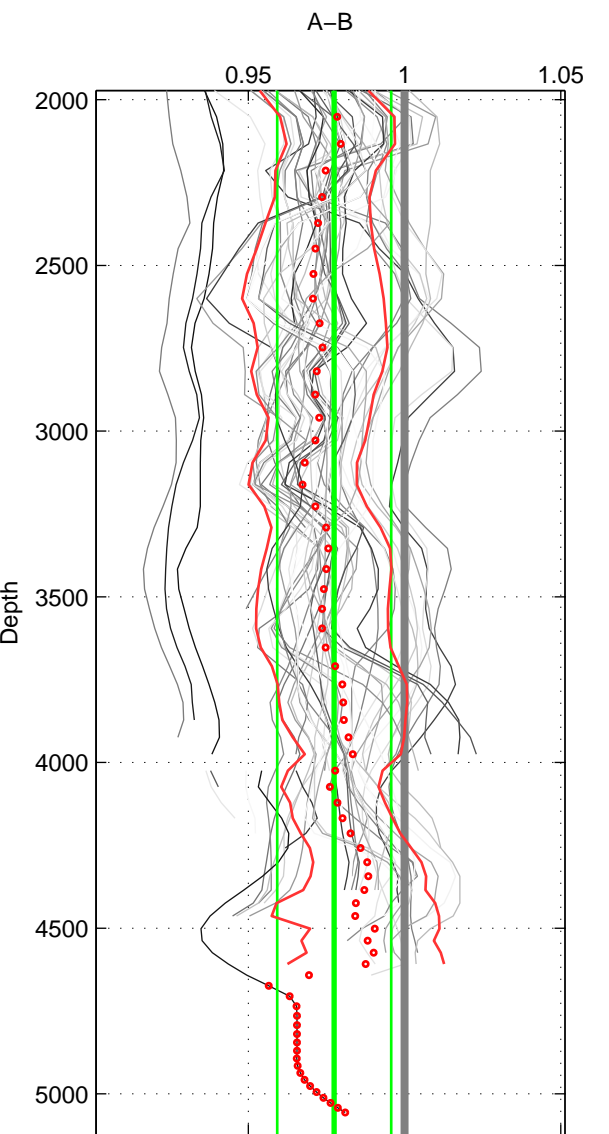

Cruise A (red). Date: Aug 1995 Cruisename: 351-316N19950715
 Cruise B (blue). Date: Feb 1986 Cruisename: 363-35MF19850224

*** "Favourite" values are means of spaces 1 2 3.

	Offset	O.StDev	Ratio	R.Stdev	Rating
SIGMA:	-0.053	0.039	0.978	0.016	5
THETA:	-0.052	0.037	0.978	0.015	5
DEPTH:	-0.055	0.045	0.977	0.018	5
FAV.:	-0.053	0.041	0.978	0.016	5

Profiles of A: 43
 Profiles of B: 8
 Diff profs: 55
 WMoffset (A-B): -0.053492
 WMoffset stdev: 0.038994
 WMratio (A/B): 0.97784
 WMratio stdev: 0.015943

Quality (1-5): 5

Profiles of A: 43
 Profiles of B: 8
 Diff profs: 63
 WMoffset (A-B): -0.051925
 WMoffset stdev: 0.03733
 WMratio (A/B): 0.97837
 WMratio stdev: 0.015295

Quality (1-5): 5

Profiles of A: 43
 Profiles of B: 8
 Diff profs: 52
 WMoffset (A-B): -0.054638
 WMoffset stdev: 0.045317
 WMratio (A/B): 0.97746
 WMratio stdev: 0.018248

Quality (1-5): 5