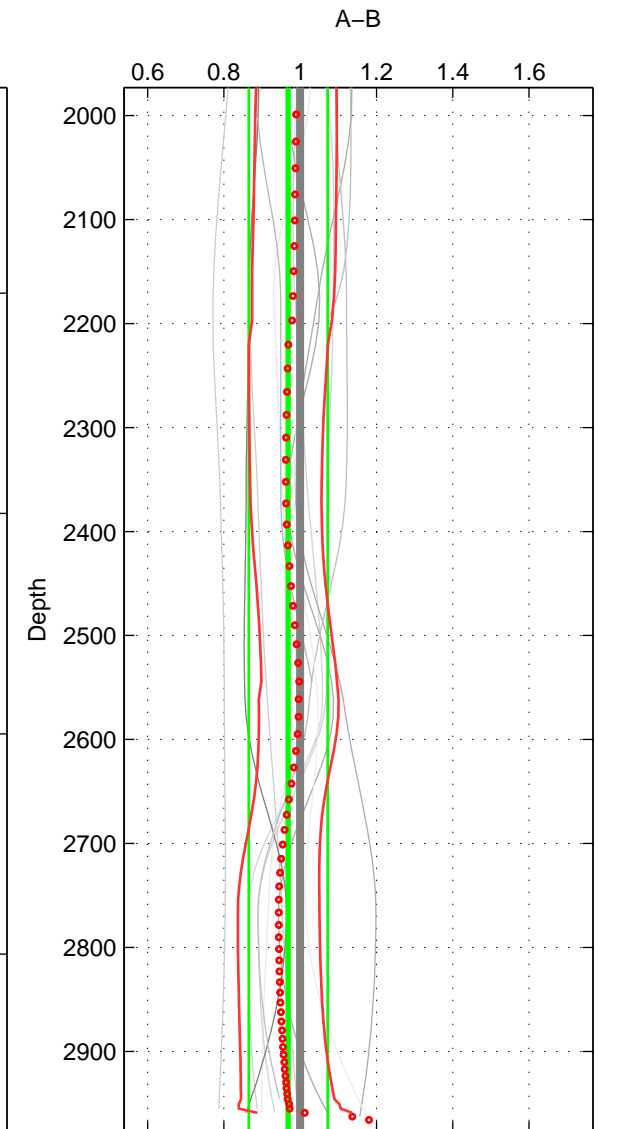

Cruise A (red). Date: Mar 2001 Cruisename: 212-29HE20010305  
 Cruise B (blue). Date: Mar 2002 Cruisename: 213-29HE20020304

\*\*\* "Favourite" values are means of spaces 1 3.

	Offset	O.StDev	Ratio	R.Stdev	Rating
SIGMA:	-0.028	0.144	0.987	0.094	4
THETA:	0.030	0.146	1.025	0.103	3
DEPTH:	-0.060	0.157	0.968	0.104	4
FAV. :	-0.044	0.150	0.978	0.099	4

Profiles of A: 16  
 Profiles of B: 11  
 Diff profs : 12  
 WMoffset (A-B): -0.028195  
 WMoffset stdev: 0.14377  
 WMratio (A/B): 0.98743  
 WMratio stdev: 0.09434

Quality (1-5): 4

Profiles of A: 16  
 Profiles of B: 11  
 Diff profs : 12  
 WMoffset (A-B): 0.030049  
 WMoffset stdev: 0.14637  
 WMratio (A/B): 1.0246  
 WMratio stdev: 0.10276

Quality (1-5): 3

Profiles of A: 16  
 Profiles of B: 11  
 Diff profs : 12  
 WMoffset (A-B): -0.060488  
 WMoffset stdev: 0.15721  
 WMratio (A/B): 0.96849  
 WMratio stdev: 0.10354

Quality (1-5): 4