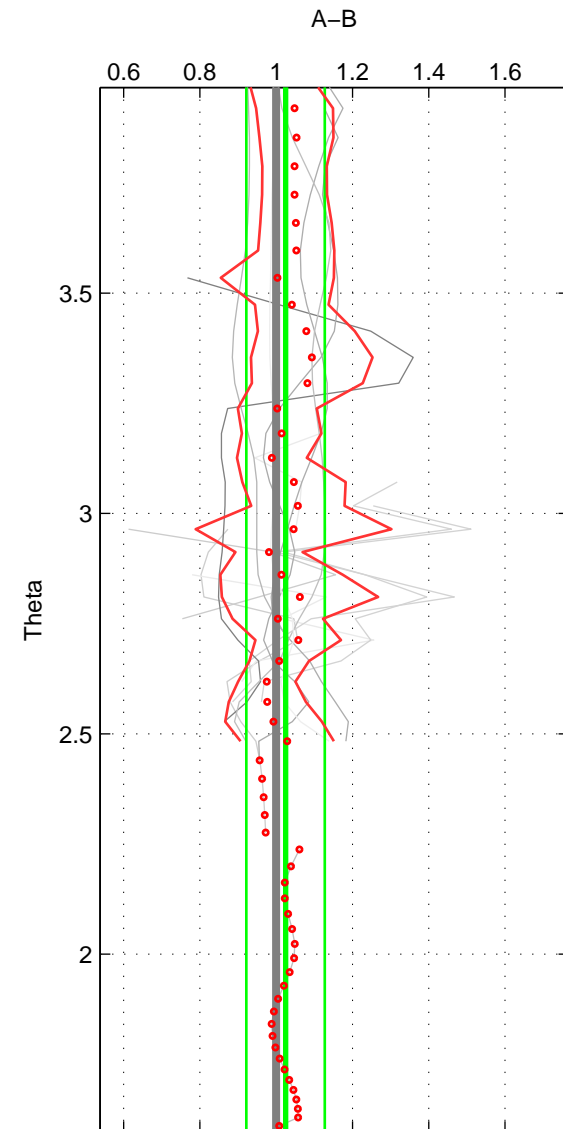

Cruise A (red). Date: Mar 2001 Cruisename: 212-29HE20010305  
 Cruise B (blue). Date: Mar 2002 Cruisename: 213-29HE20020304

\*\*\* "Favourite" values are means of spaces 1 3.

	Offset	O.StDev	Ratio	R.Stdev	Rating
SIGMA:	-0.028	0.144	0.987	0.094	4
THETA:	0.030	0.146	1.025	0.103	3
DEPTH:	-0.060	0.157	0.968	0.104	4
FAV. :	-0.044	0.150	0.978	0.099	4

Profiles of A: 16  
 Profiles of B: 11  
 Diff profs : 12  
 WMoffset (A-B): -0.028195  
 WMoffset stdev: 0.14377  
 WMratio (A/B): 0.98743  
 WMratio stdev: 0.09434

Quality (1-5): 4

Profiles of A: 16  
 Profiles of B: 11  
 Diff profs : 12  
 WMoffset (A-B): 0.030049  
 WMoffset stdev: 0.14637  
 WMratio (A/B): 1.0246  
 WMratio stdev: 0.10276

Quality (1-5): 3

Profiles of A: 16  
 Profiles of B: 11  
 Diff profs : 12  
 WMoffset (A-B): -0.060488  
 WMoffset stdev: 0.15721  
 WMratio (A/B): 0.96849  
 WMratio stdev: 0.10354

Quality (1-5): 4