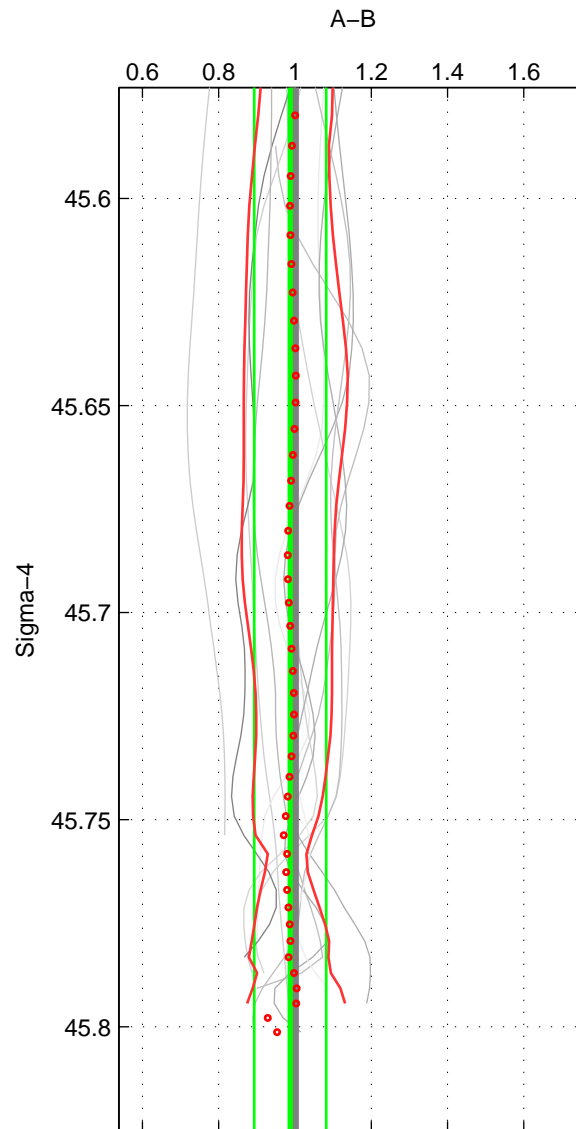

Cruise A (red). Date: Mar 2001 Cruisename: 212-29HE20010305  
 Cruise B (blue). Date: Mar 2002 Cruisename: 213-29HE20020304

\*\*\* "Favourite" values are means of spaces 1 3.

	Offset	O.StDev	Ratio	R.Stdev	Rating
SIGMA:	-0.028	0.144	0.987	0.094	4
THETA:	0.030	0.146	1.025	0.103	3
DEPTH:	-0.060	0.157	0.968	0.104	4
FAV. :	-0.044	0.150	0.978	0.099	4

Profiles of A: 16  
 Profiles of B: 11  
 Diff profs : 12  
 WMoffset (A-B): -0.028195  
 WMoffset stdev: 0.14377  
 WMratio (A/B): 0.98743  
 WMratio stdev: 0.09434

Quality (1-5): 4

Profiles of A: 16  
 Profiles of B: 11  
 Diff profs : 12  
 WMoffset (A-B): 0.030049  
 WMoffset stdev: 0.14637  
 WMratio (A/B): 1.0246  
 WMratio stdev: 0.10276

Quality (1-5): 3

Profiles of A: 16  
 Profiles of B: 11  
 Diff profs : 12  
 WMoffset (A-B): -0.060488  
 WMoffset stdev: 0.15721  
 WMratio (A/B): 0.96849  
 WMratio stdev: 0.10354

Quality (1-5): 4