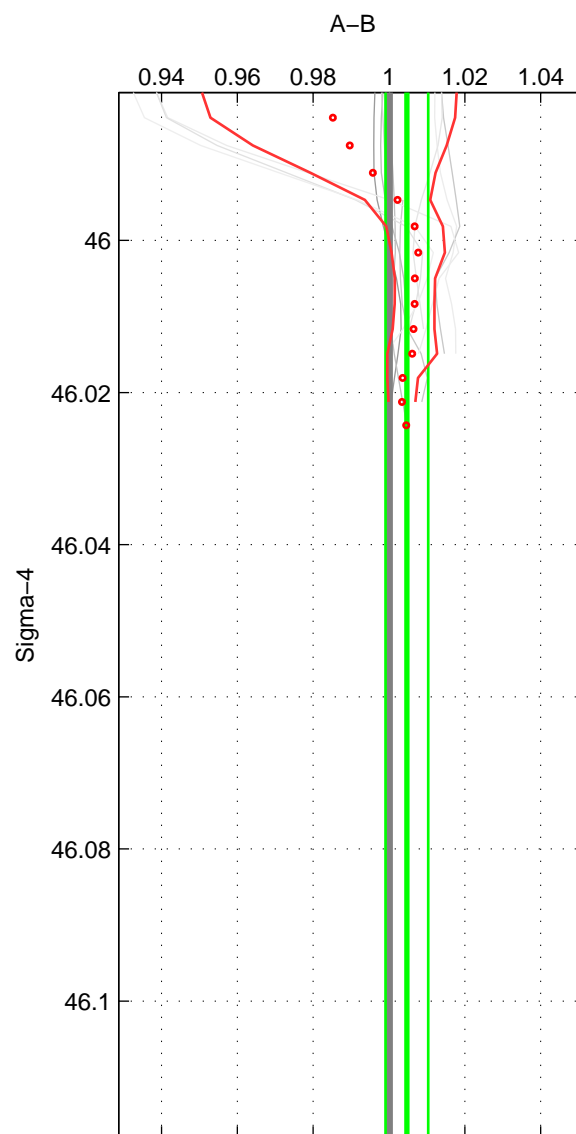

Cruise A (red). Date: Feb 1990 Cruisename: 138-06MT19900123

Cruise B (blue). Date: Mar 2010 Cruisename: 256-33RO20100308

*** "Favourite" values are means of spaces 1 2.

	Offset	O.StDev	Ratio	R.Stdev	Rating
SIGMA:	0.011	0.013	1.005	0.006	4
THETA:	0.007	0.010	1.003	0.005	4
DEPTH:	0.024	0.044	1.011	0.019	3
FAV.:	0.009	0.012	1.004	0.005	4

Profiles of A: 4
 Profiles of B: 5
 Diff profs : 11
 WMoffset (A-B): 0.010805
 WMoffset stdev: 0.01288
 WMratio (A/B): 1.0047
 WMratio stdev: 0.0056253

Quality (1-5): 4

Profiles of A: 4
 Profiles of B: 5
 Diff profs : 11
 WMoffset (A-B): 0.0072696
 WMoffset stdev: 0.01039
 WMratio (A/B): 1.0032
 WMratio stdev: 0.0045185

Quality (1-5): 4

Profiles of A: 4
 Profiles of B: 5
 Diff profs : 11
 WMoffset (A-B): 0.024065
 WMoffset stdev: 0.043948
 WMratio (A/B): 1.0106
 WMratio stdev: 0.019223

Quality (1-5): 3