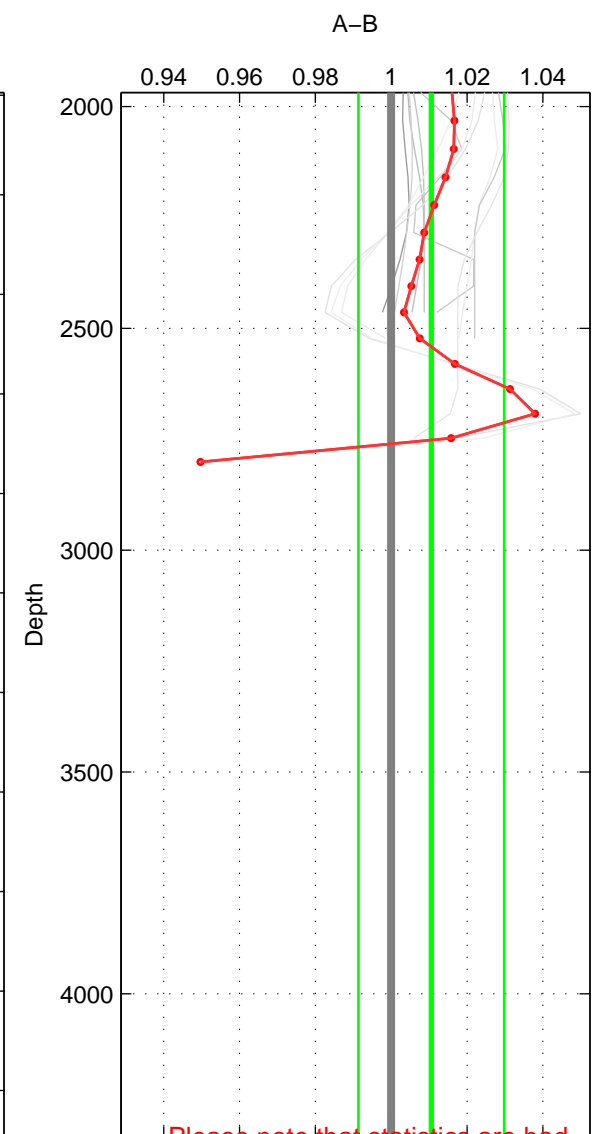

Cruise A (red). Date: Feb 1990 Cruisename: 138-06MT19900123

Cruise B (blue). Date: Mar 2010 Cruisename: 256-33RO20100308

*** "Favourite" values are means of spaces 1 2.

	Offset	O.StDev	Ratio	R.Stdev	Rating
SIGMA:	0.011	0.013	1.005	0.006	4
THETA:	0.007	0.010	1.003	0.005	4
DEPTH:	0.024	0.044	1.011	0.019	3
FAV.:	0.009	0.012	1.004	0.005	4

Profiles of A: 4
 Profiles of B: 5
 Diff profs : 11
 WMoffset (A-B): 0.010805
 WMoffset stdev: 0.01288
 WMratio (A/B): 1.0047
 WMratio stdev: 0.0056253

Quality (1-5): 4

Profiles of A: 4
 Profiles of B: 5
 Diff profs : 11
 WMoffset (A-B): 0.0072696
 WMoffset stdev: 0.01039
 WMratio (A/B): 1.0032
 WMratio stdev: 0.0045185

Quality (1-5): 4

Profiles of A: 4
 Profiles of B: 5
 Diff profs : 11
 WMoffset (A-B): 0.024065
 WMoffset stdev: 0.043948
 WMratio (A/B): 1.0106
 WMratio stdev: 0.019223

Quality (1-5): 3