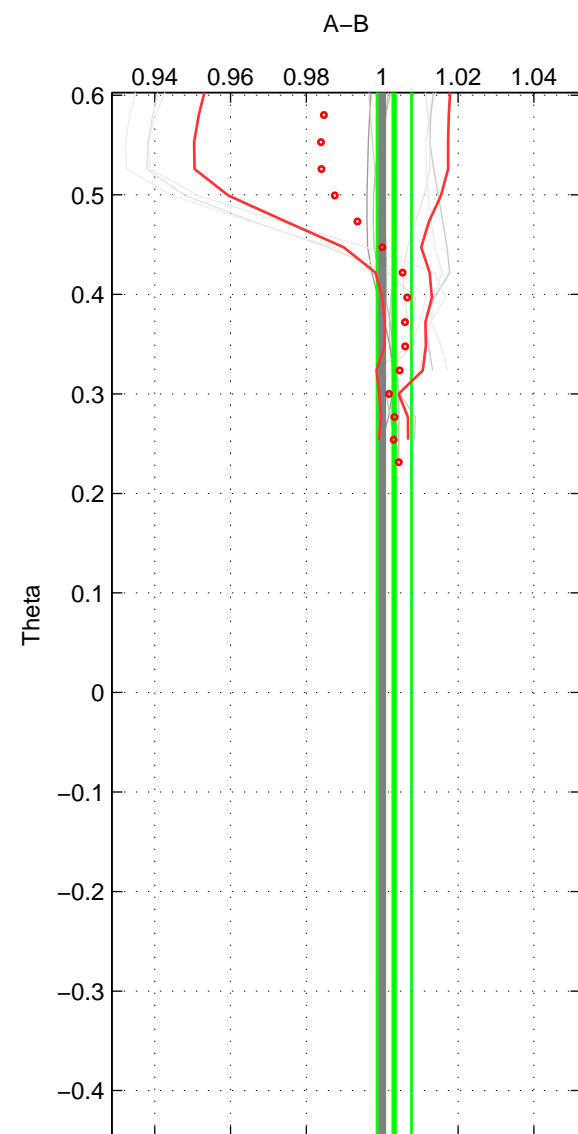

Cruise A (red). Date: Feb 1990 Cruisename: 138-06MT19900123

Cruise B (blue). Date: Mar 2010 Cruisename: 256-33RO20100308

*** "Favourite" values are means of spaces 1 2.

	Offset	O.StDev	Ratio	R.Stdev	Rating
SIGMA:	0.011	0.013	1.005	0.006	4
THETA:	0.007	0.010	1.003	0.005	4
DEPTH:	0.024	0.044	1.011	0.019	3
FAV.:	0.009	0.012	1.004	0.005	4

Profiles of A: 4
 Profiles of B: 5
 Diff profs : 11
 WMoffset (A-B): 0.010805
 WMoffset stdev: 0.01288
 WMratio (A/B): 1.0047
 WMratio stdev: 0.0056253

Quality (1-5): 4

Profiles of A: 4
 Profiles of B: 5
 Diff profs : 11
 WMoffset (A-B): 0.0072696
 WMoffset stdev: 0.01039
 WMratio (A/B): 1.0032
 WMratio stdev: 0.0045185

Quality (1-5): 4

Profiles of A: 4
 Profiles of B: 5
 Diff profs : 11
 WMoffset (A-B): 0.024065
 WMoffset stdev: 0.043948
 WMratio (A/B): 1.0106
 WMratio stdev: 0.019223

Quality (1-5): 3