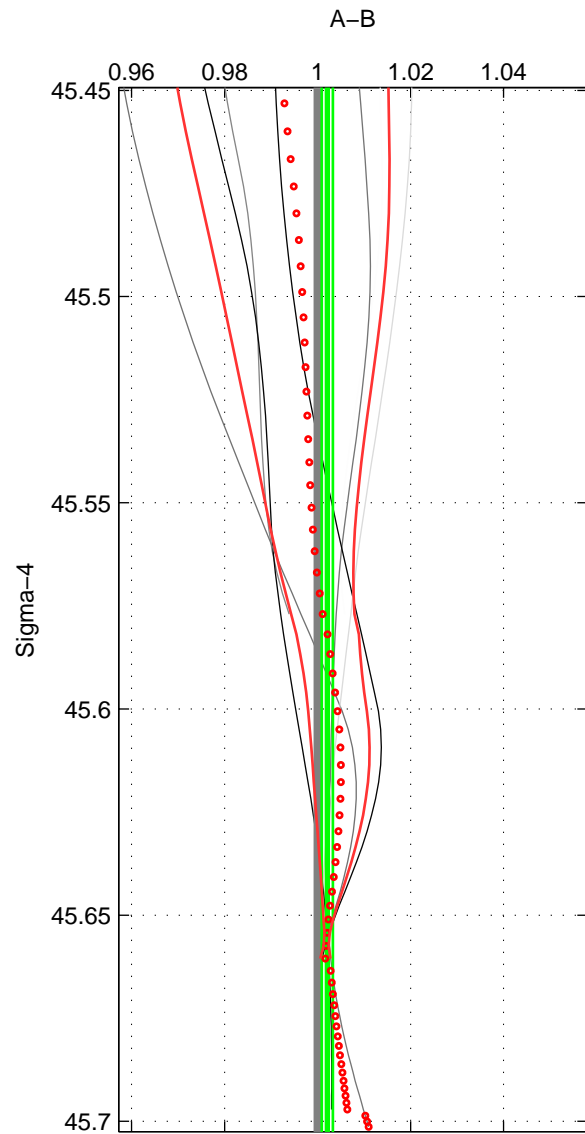

Cruise A (red). Date: May 1999 Cruisename: 687-49UP19990419

Cruise B (blue). Date: Oct 2000 Cruisename: 691-49UP20000920

\*\*\* "Favourite" values are means of spaces 1 2 3.

	Offset	O.StDev	Ratio	R.Stdev	Rating
SIGMA:	0.006	0.003	1.002	0.001	2
THETA:	0.002	0.006	1.001	0.002	2
DEPTH:	0.047	0.037	1.016	0.013	2
FAV.:	0.018	0.015	1.006	0.005	2

Profiles of A: 4  
 Profiles of B: 2  
 Diff profs : 7  
 WMoffset (A-B): 0.0060141  
 WMoffset stdev: 0.0034201  
 WMratio (A/B): 1.0021  
 WMratio stdev: 0.0011955

Quality (1-5): 2

Profiles of A: 4  
 Profiles of B: 2  
 Diff profs : 7  
 WMoffset (A-B): 0.002356  
 WMoffset stdev: 0.0059679  
 WMratio (A/B): 1.0008  
 WMratio stdev: 0.0020814

Quality (1-5): 2

Profiles of A: 4  
 Profiles of B: 2  
 Diff profs : 7  
 WMoffset (A-B): 0.046832  
 WMoffset stdev: 0.037003  
 WMratio (A/B): 1.0162  
 WMratio stdev: 0.012904

Quality (1-5): 2