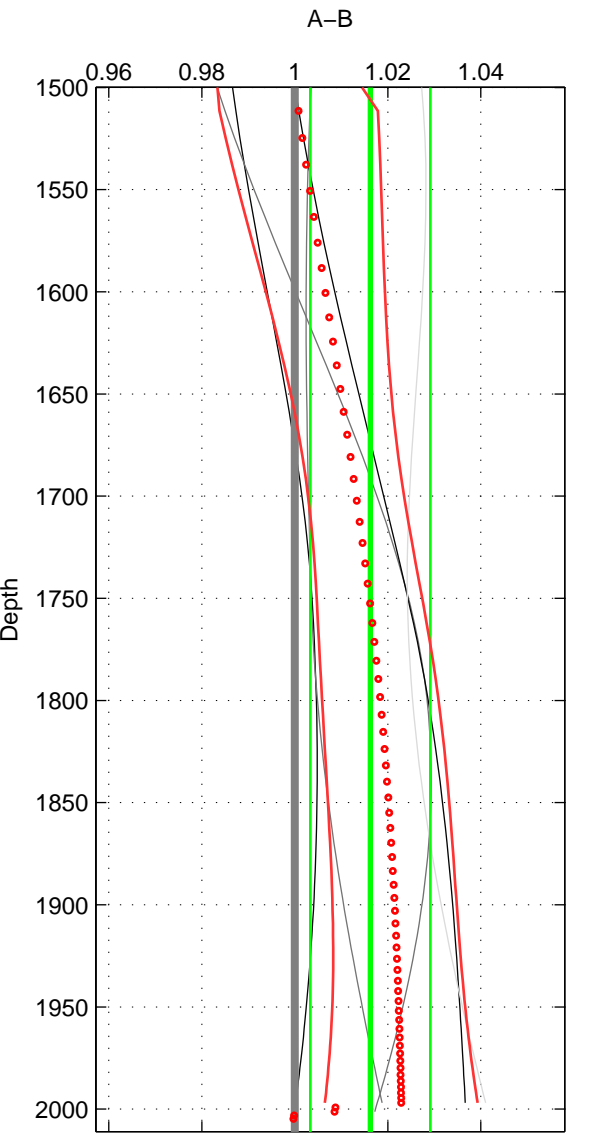

Cruise A (red). Date: May 1999 Cruisename: 687-49UP19990419

Cruise B (blue). Date: Oct 2000 Cruisename: 691-49UP20000920

\*\*\* "Favourite" values are means of spaces 1 2 3.

	Offset	O.StDev	Ratio	R.Stdev	Rating
SIGMA:	0.006	0.003	1.002	0.001	2
THETA:	0.002	0.006	1.001	0.002	2
DEPTH:	0.047	0.037	1.016	0.013	2
FAV.:	0.018	0.015	1.006	0.005	2

Profiles of A: 4  
 Profiles of B: 2  
 Diff profs : 7  
 WMoffset (A-B): 0.0060141  
 WMoffset stdev: 0.0034201  
 WMratio (A/B): 1.0021  
 WMratio stdev: 0.0011955

Quality (1-5): 2

Profiles of A: 4  
 Profiles of B: 2  
 Diff profs : 7  
 WMoffset (A-B): 0.002356  
 WMoffset stdev: 0.0059679  
 WMratio (A/B): 1.0008  
 WMratio stdev: 0.0020814

Quality (1-5): 2

Profiles of A: 4  
 Profiles of B: 2  
 Diff profs : 7  
 WMoffset (A-B): 0.046832  
 WMoffset stdev: 0.037003  
 WMratio (A/B): 1.0162  
 WMratio stdev: 0.012904

Quality (1-5): 2