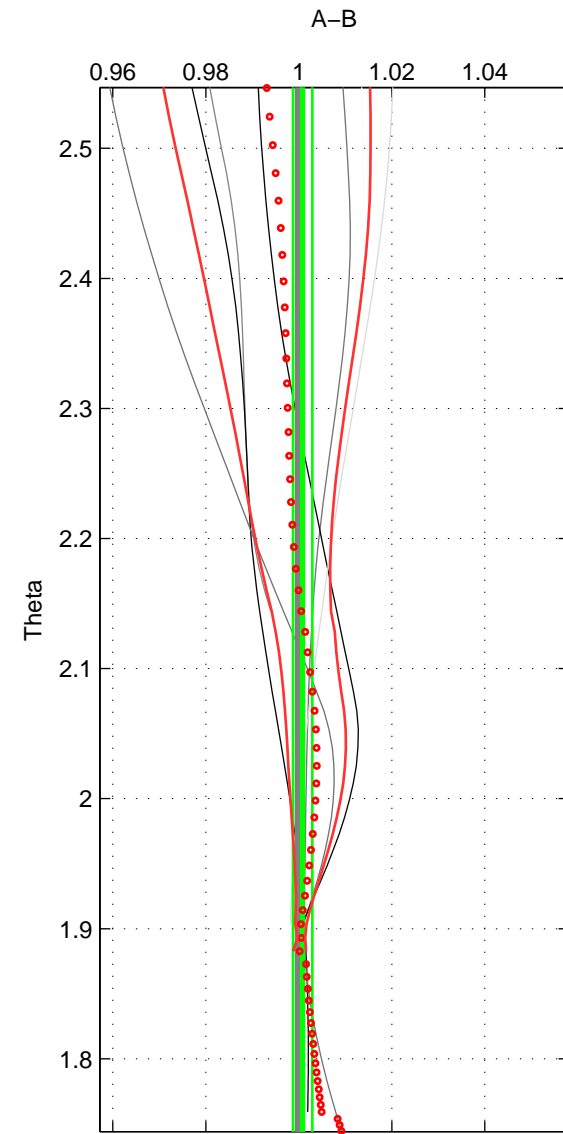

Cruise A (red). Date: May 1999 Cruisename: 687-49UP19990419

Cruise B (blue). Date: Oct 2000 Cruisename: 691-49UP20000920

\*\*\* "Favourite" values are means of spaces 1 2 3.

	Offset	O.StDev	Ratio	R.Stdev	Rating
SIGMA:	0.006	0.003	1.002	0.001	2
THETA:	0.002	0.006	1.001	0.002	2
DEPTH:	0.047	0.037	1.016	0.013	2
FAV.:	0.018	0.015	1.006	0.005	2

Profiles of A: 4  
 Profiles of B: 2  
 Diff profs : 7  
 WMoffset (A-B): 0.0060141  
 WMoffset stdev: 0.0034201  
 WMratio (A/B): 1.0021  
 WMratio stdev: 0.0011955

Quality (1-5): 2

Profiles of A: 4  
 Profiles of B: 2  
 Diff profs : 7  
 WMoffset (A-B): 0.002356  
 WMoffset stdev: 0.0059679  
 WMratio (A/B): 1.0008  
 WMratio stdev: 0.0020814

Quality (1-5): 2

Profiles of A: 4  
 Profiles of B: 2  
 Diff profs : 7  
 WMoffset (A-B): 0.046832  
 WMoffset stdev: 0.037003  
 WMratio (A/B): 1.0162  
 WMratio stdev: 0.012904

Quality (1-5): 2