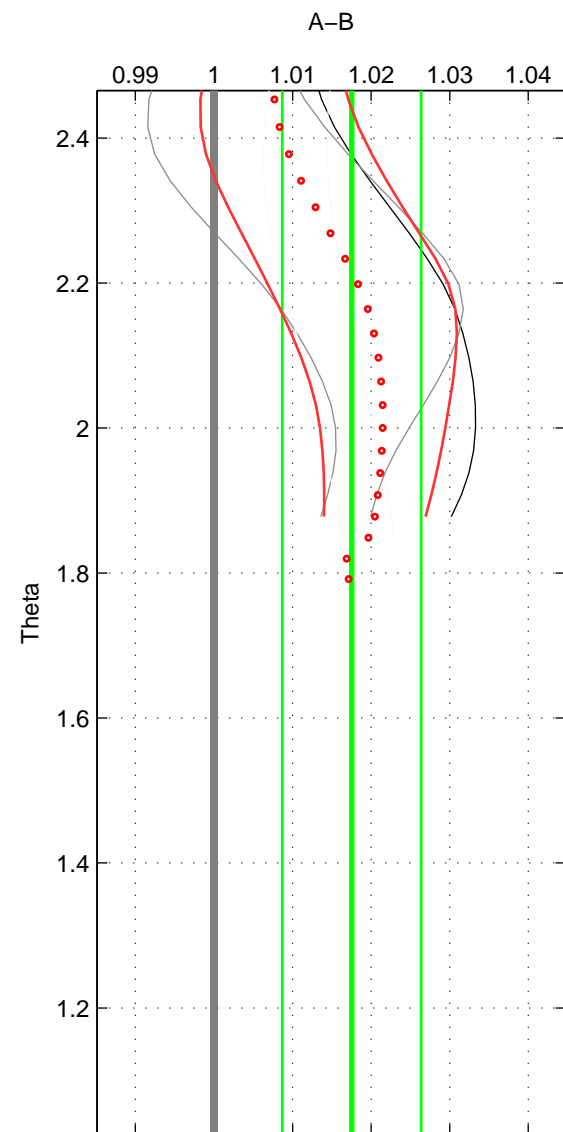

Cruise A (red). Date: Mar 2003 Cruisename: 597-49NZ20030220

Cruise B (blue). Date: Jul 2005 Cruisename: 669-49UF20050615

*** "Favourite" values are means of spaces 1 2.

	Offset	O.StDev	Ratio	R.Stdev	Rating
SIGMA:	0.049	0.021	1.017	0.007	3
THETA:	0.051	0.025	1.018	0.009	3
DEPTH:	0.034	0.010	1.012	0.004	2
FAV.:	0.050	0.023	1.017	0.008	3

Profiles of A: 3
 Profiles of B: 3
 Diff profs : 5
 WMoffset (A-B): 0.048547
 WMoffset stdev: 0.021014
 WMratio (A/B): 1.0167
 WMratio stdev: 0.0073634

Quality (1-5): 3

Profiles of A: 3
 Profiles of B: 3
 Diff profs : 5
 WMoffset (A-B): 0.050944
 WMoffset stdev: 0.025204
 WMratio (A/B): 1.0175
 WMratio stdev: 0.0088389

Quality (1-5): 3

Profiles of A: 3
 Profiles of B: 3
 Diff profs : 5
 WMoffset (A-B): 0.034227
 WMoffset stdev: 0.01001
 WMratio (A/B): 1.0119
 WMratio stdev: 0.0036649

Quality (1-5): 2

Please note that statistics are bad.