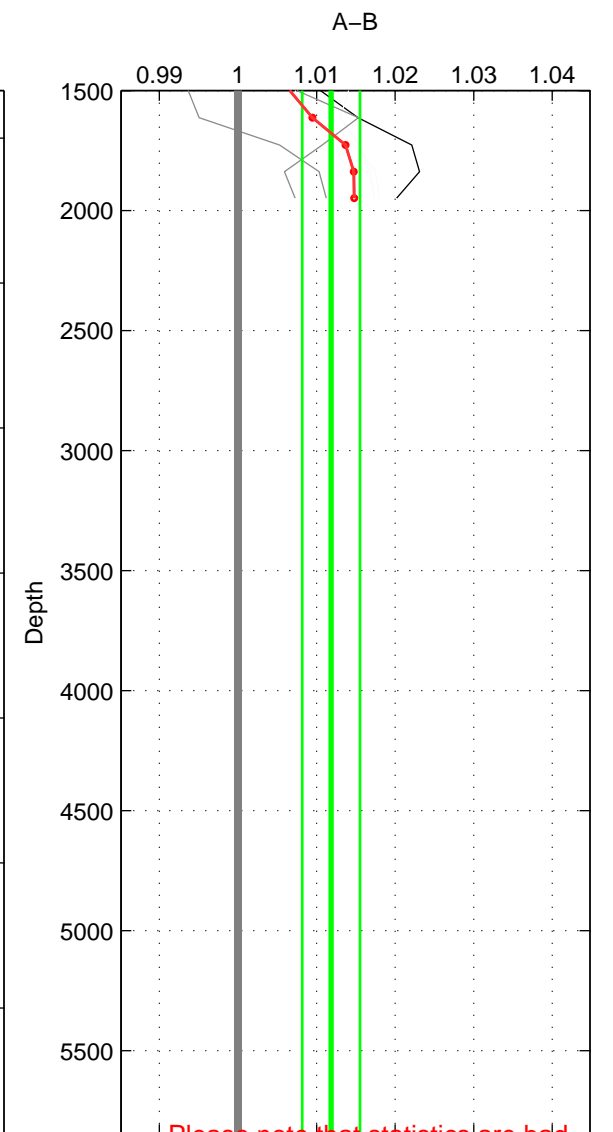

Cruise A (red). Date: Mar 2003 Cruisename: 597-49NZ20030220

Cruise B (blue). Date: Jul 2005 Cruisename: 669-49UF20050615

*** "Favourite" values are means of spaces 1 2.

	Offset	O.StDev	Ratio	R.Stdev	Rating
SIGMA:	0.049	0.021	1.017	0.007	3
THETA:	0.051	0.025	1.018	0.009	3
DEPTH:	0.034	0.010	1.012	0.004	2
FAV.:	0.050	0.023	1.017	0.008	3

Profiles of A: 3
 Profiles of B: 3
 Diff profs : 5
 WMoffset (A-B): 0.048547
 WMoffset stdev: 0.021014
 WMratio (A/B): 1.0167
 WMratio stdev: 0.0073634

Quality (1-5): 3

Profiles of A: 3
 Profiles of B: 3
 Diff profs : 5
 WMoffset (A-B): 0.050944
 WMoffset stdev: 0.025204
 WMratio (A/B): 1.0175
 WMratio stdev: 0.0088389

Quality (1-5): 3

Profiles of A: 3
 Profiles of B: 3
 Diff profs : 5
 WMoffset (A-B): 0.034227
 WMoffset stdev: 0.01001
 WMratio (A/B): 1.0119
 WMratio stdev: 0.0036649

Quality (1-5): 2

Please note that statistics are bad.