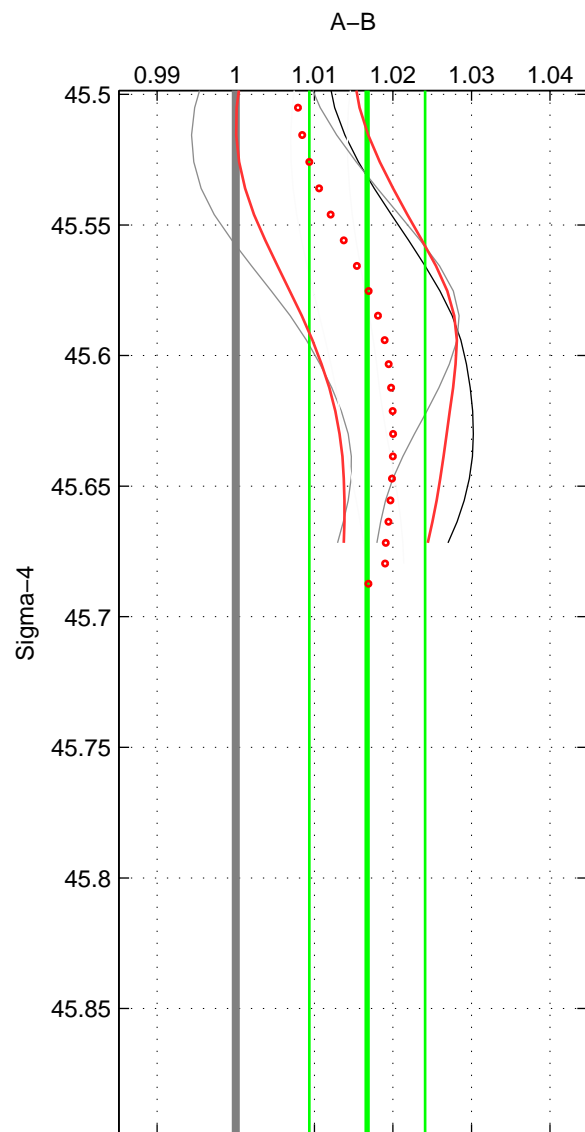

Cruise A (red). Date: Mar 2003 Cruisename: 597-49NZ20030220

Cruise B (blue). Date: Jul 2005 Cruisename: 669-49UF20050615

*** "Favourite" values are means of spaces 1 2.

	Offset	O.StDev	Ratio	R.Stdev	Rating
SIGMA:	0.049	0.021	1.017	0.007	3
THETA:	0.051	0.025	1.018	0.009	3
DEPTH:	0.034	0.010	1.012	0.004	2
FAV.:	0.050	0.023	1.017	0.008	3

Profiles of A: 3
 Profiles of B: 3
 Diff profs : 5
 WMoffset (A-B): 0.048547
 WMoffset stdev: 0.021014
 WMratio (A/B): 1.0167
 WMratio stdev: 0.0073634

Quality (1-5): 3

Profiles of A: 3
 Profiles of B: 3
 Diff profs : 5
 WMoffset (A-B): 0.050944
 WMoffset stdev: 0.025204
 WMratio (A/B): 1.0175
 WMratio stdev: 0.0088389

Quality (1-5): 3

Profiles of A: 3
 Profiles of B: 3
 Diff profs : 5
 WMoffset (A-B): 0.034227
 WMoffset stdev: 0.01001
 WMratio (A/B): 1.0119
 WMratio stdev: 0.0036649

Quality (1-5): 2

Please note that statistics are bad.