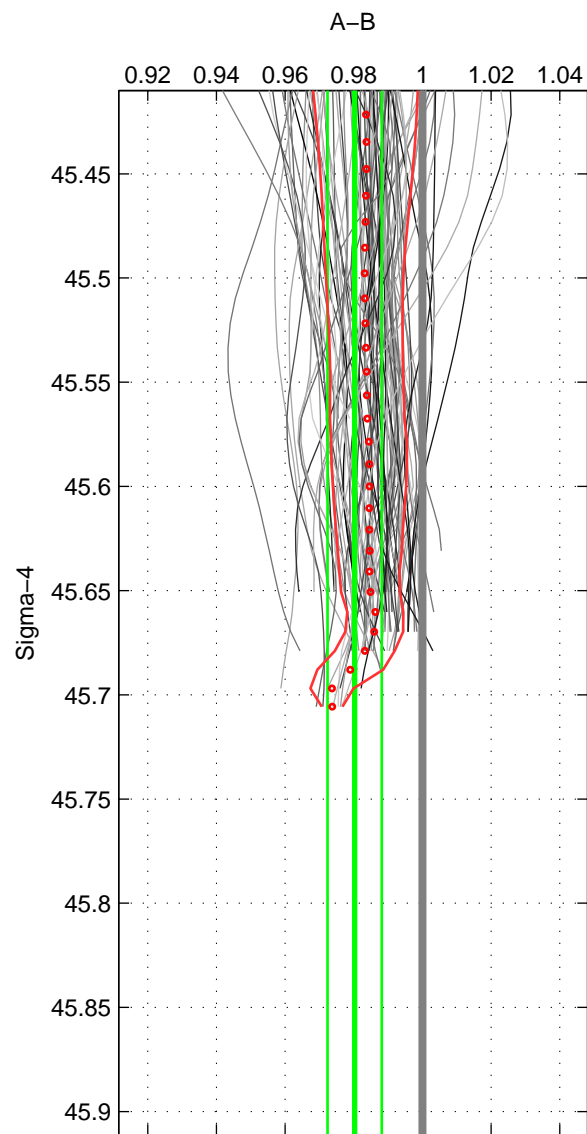

Cruise A (red). Date: Oct 1993 Cruisename: 499-325019931005
 Cruise B (blue). Date: Jul 2005 Cruisename: 669-49UF20050615

*** "Favourite" values are means of spaces 1 2.

	Offset	O.StDev	Ratio	R.Stdev	Rating
SIGMA:	-0.057	0.023	0.980	0.008	5
THETA:	-0.059	0.028	0.980	0.010	5
DEPTH:	-0.046	0.006	0.984	0.002	3
FAV. :	-0.058	0.026	0.980	0.009	5

Profiles of A: 65
 Profiles of B: 17
 Diff profs : 90
 WMoffset (A-B): -0.056924
 WMoffset stdev: 0.022924
 WMratio (A/B): 0.98026
 WMratio stdev: 0.0079223

Quality (1-5): 5

Profiles of A: 65
 Profiles of B: 17
 Diff profs : 91
 WMoffset (A-B): -0.059395
 WMoffset stdev: 0.028186
 WMratio (A/B): 0.97952
 WMratio stdev: 0.0097152

Quality (1-5): 5

Profiles of A: 65
 Profiles of B: 17
 Diff profs : 90
 WMoffset (A-B): -0.046467
 WMoffset stdev: 0.0061136
 WMratio (A/B): 0.98378
 WMratio stdev: 0.0019457

Quality (1-5): 3

Please note that statistics are bad.