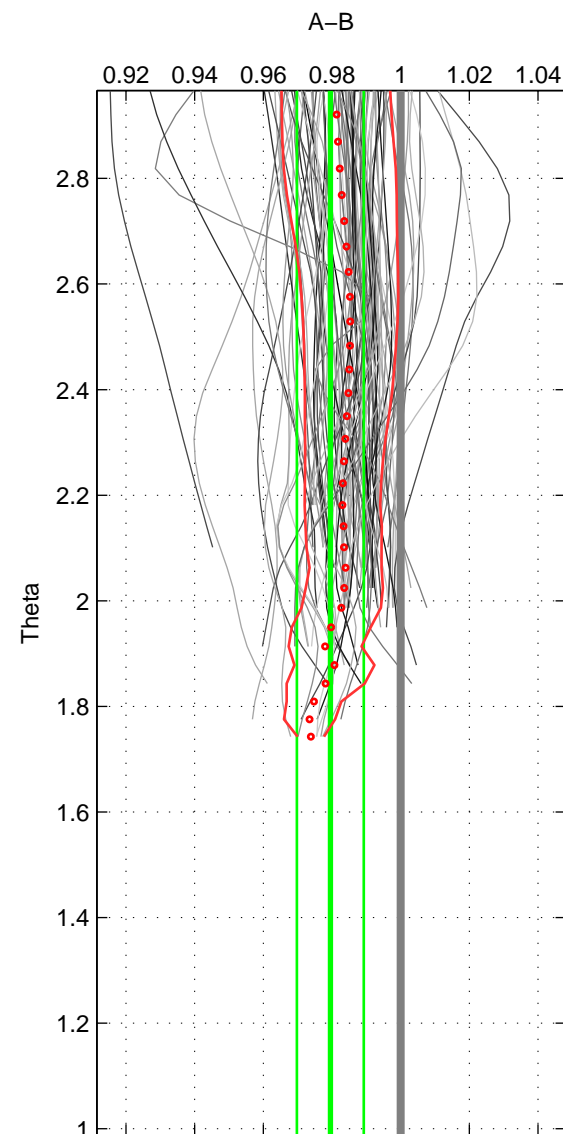

Cruise A (red). Date: Oct 1993 Cruisename: 499-325019931005
 Cruise B (blue). Date: Jul 2005 Cruisename: 669-49UF20050615

*** "Favourite" values are means of spaces 1 2.

	Offset	O.StDev	Ratio	R.Stdev	Rating
SIGMA:	-0.057	0.023	0.980	0.008	5
THETA:	-0.059	0.028	0.980	0.010	5
DEPTH:	-0.046	0.006	0.984	0.002	3
FAV. :	-0.058	0.026	0.980	0.009	5

Profiles of A: 65
 Profiles of B: 17
 Diff profs : 90
 WMoffset (A-B): -0.056924
 WMoffset stdev: 0.022924
 WMratio (A/B): 0.98026
 WMratio stdev: 0.0079223

Quality (1-5): 5

Profiles of A: 65
 Profiles of B: 17
 Diff profs : 91
 WMoffset (A-B): -0.059395
 WMoffset stdev: 0.028186
 WMratio (A/B): 0.97952
 WMratio stdev: 0.0097152

Quality (1-5): 5

Profiles of A: 65
 Profiles of B: 17
 Diff profs : 90
 WMoffset (A-B): -0.046467
 WMoffset stdev: 0.0061136
 WMratio (A/B): 0.98378
 WMratio stdev: 0.0019457

Quality (1-5): 3

Please note that statistics are bad.