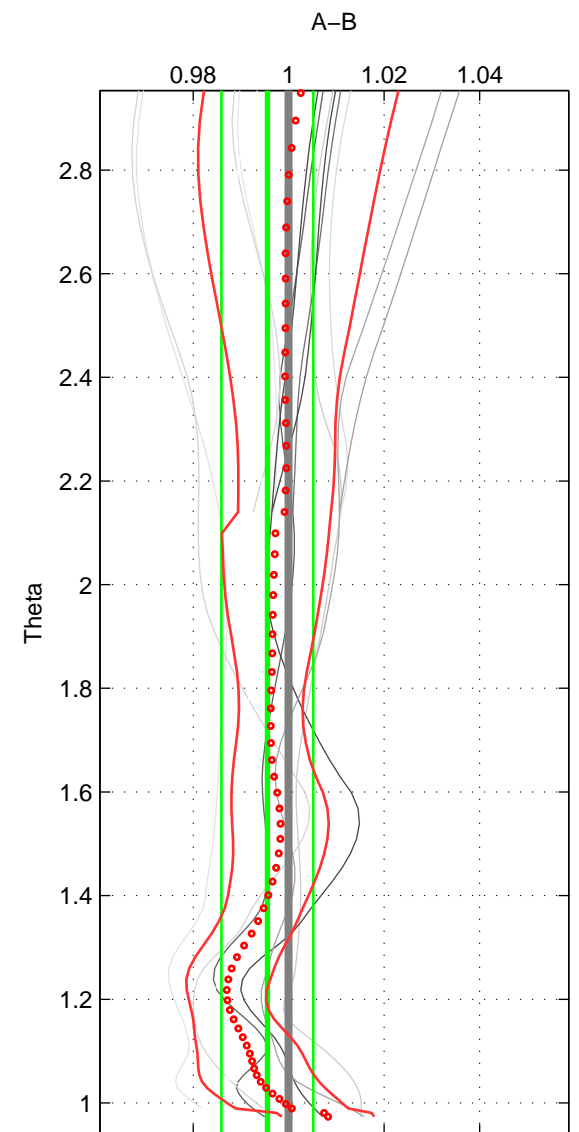

Cruise A (red). Date: Mar 1989 Cruisename: 507-32MW19890206

Cruise B (blue). Date: Feb 2003 Cruisename: 660-49UF20030225

\*\*\* "Favourite" values are means of spaces 1 2 3.

	Offset	O.StDev	Ratio	R.Stdev	Rating
SIGMA:	-0.000	0.015	1.000	0.006	3
THETA:	-0.012	0.025	0.996	0.010	3
DEPTH:	-0.001	0.019	1.000	0.007	3
FAV. :	-0.004	0.020	0.998	0.007	3

Profiles of A: 4  
 Profiles of B: 4  
 Diff profs : 13  
 WMoffset (A-B): -0.00011459  
 WMoffset stdev: 0.015032  
 WMratio (A/B): 1  
 WMratio stdev: 0.0056103

Quality (1-5): 3

Profiles of A: 4  
 Profiles of B: 4  
 Diff profs : 13  
 WMoffset (A-B): -0.012047  
 WMoffset stdev: 0.025422  
 WMratio (A/B): 0.99553  
 WMratio stdev: 0.0096054

Quality (1-5): 3

Profiles of A: 4  
 Profiles of B: 4  
 Diff profs : 13  
 WMoffset (A-B): -0.00078957  
 WMoffset stdev: 0.018763  
 WMratio (A/B): 0.99978  
 WMratio stdev: 0.0070708

Quality (1-5): 3