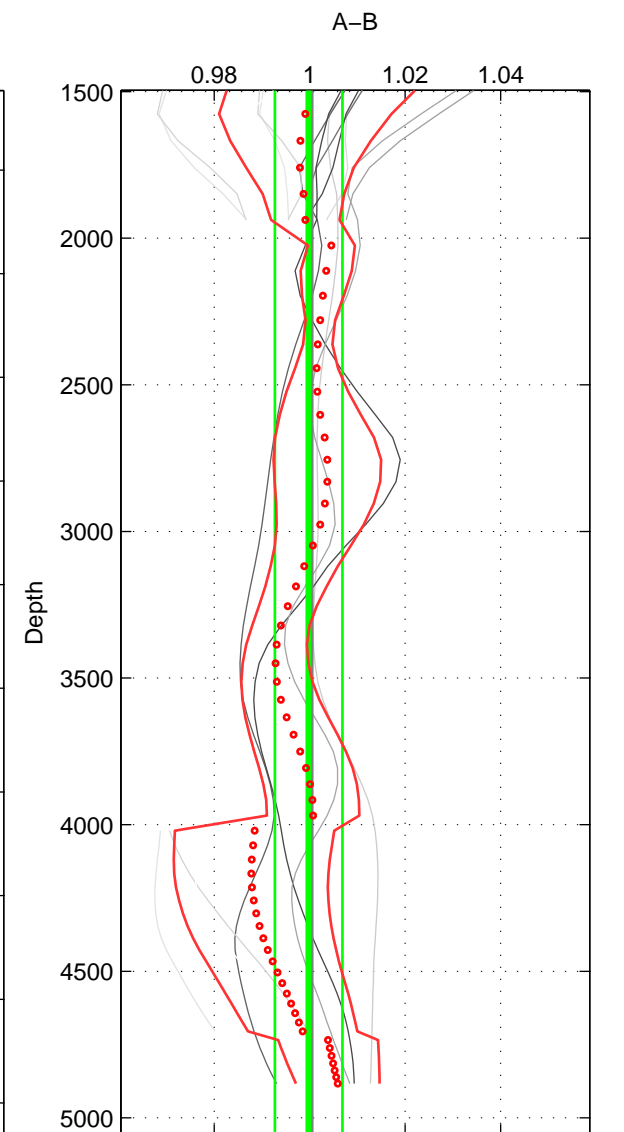

Cruise A (red). Date: Mar 1989 Cruisename: 507-32MW19890206

Cruise B (blue). Date: Feb 2003 Cruisename: 660-49UF20030225

\*\*\* "Favourite" values are means of spaces 1 2 3.

	Offset	O.StDev	Ratio	R.Stdev	Rating
SIGMA:	-0.000	0.015	1.000	0.006	3
THETA:	-0.012	0.025	0.996	0.010	3
DEPTH:	-0.001	0.019	1.000	0.007	3
FAV. :	-0.004	0.020	0.998	0.007	3

Profiles of A: 4  
 Profiles of B: 4  
 Diff profs : 13  
 WMoffset (A-B): -0.00011459  
 WMoffset stdev: 0.015032  
 WMratio (A/B): 1  
 WMratio stdev: 0.0056103

Quality (1-5): 3

Profiles of A: 4  
 Profiles of B: 4  
 Diff profs : 13  
 WMoffset (A-B): -0.012047  
 WMoffset stdev: 0.025422  
 WMratio (A/B): 0.99553  
 WMratio stdev: 0.0096054

Quality (1-5): 3

Profiles of A: 4  
 Profiles of B: 4  
 Diff profs : 13  
 WMoffset (A-B): -0.00078957  
 WMoffset stdev: 0.018763  
 WMratio (A/B): 0.99978  
 WMratio stdev: 0.0070708

Quality (1-5): 3