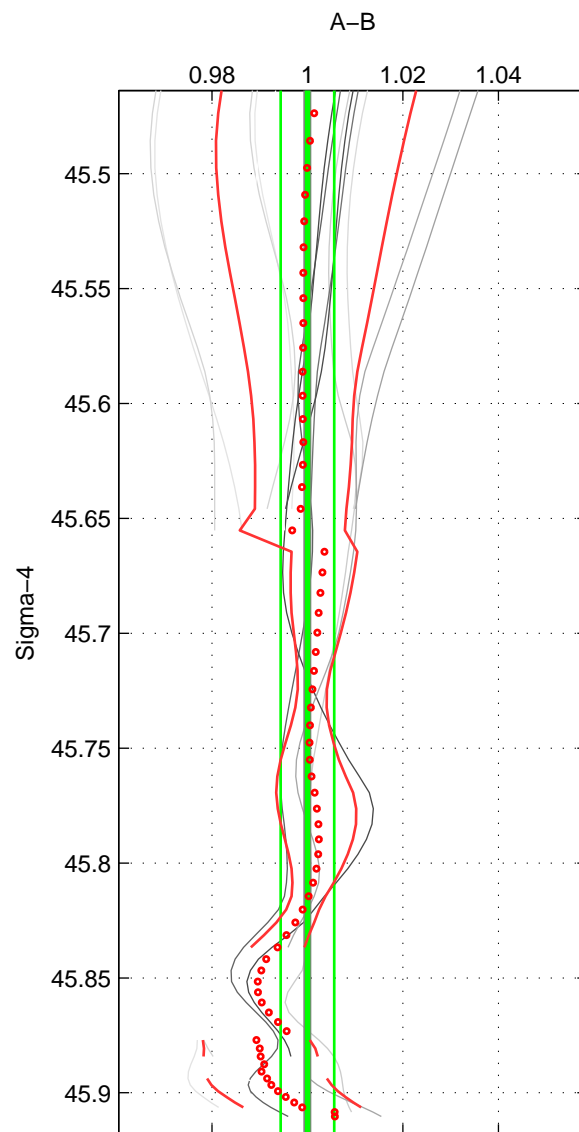

Cruise A (red). Date: Mar 1989 Cruisename: 507-32MW19890206

Cruise B (blue). Date: Feb 2003 Cruisename: 660-49UF20030225

\*\*\* "Favourite" values are means of spaces 1 2 3.

	Offset	O.StDev	Ratio	R.Stdev	Rating
SIGMA:	-0.000	0.015	1.000	0.006	3
THETA:	-0.012	0.025	0.996	0.010	3
DEPTH:	-0.001	0.019	1.000	0.007	3
FAV. :	-0.004	0.020	0.998	0.007	3

Profiles of A: 4  
 Profiles of B: 4  
 Diff profs : 13  
 WMoffset (A-B): -0.00011459  
 WMoffset stdev: 0.015032  
 WMratio (A/B): 1  
 WMratio stdev: 0.0056103

Quality (1-5): 3

Profiles of A: 4  
 Profiles of B: 4  
 Diff profs : 13  
 WMoffset (A-B): -0.012047  
 WMoffset stdev: 0.025422  
 WMratio (A/B): 0.99553  
 WMratio stdev: 0.0096054

Quality (1-5): 3

Profiles of A: 4  
 Profiles of B: 4  
 Diff profs : 13  
 WMoffset (A-B): -0.00078957  
 WMoffset stdev: 0.018763  
 WMratio (A/B): 0.99978  
 WMratio stdev: 0.0070708

Quality (1-5): 3