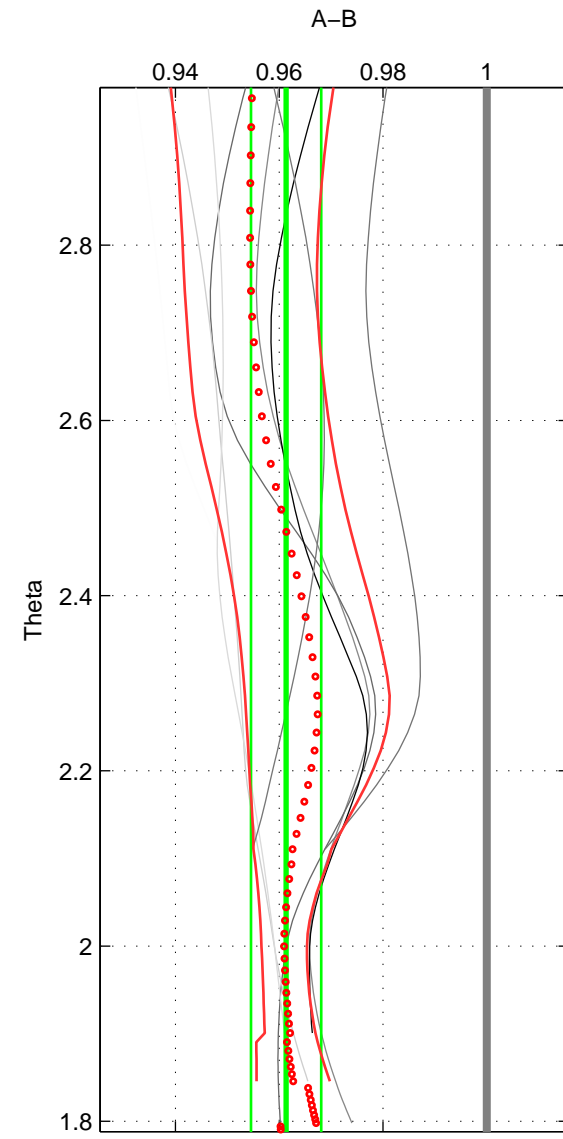

Cruise A (red). Date: Jul 2001 Cruisename: 694-49UP20010619

Cruise B (blue). Date: Feb 2006 Cruisename: 710-49UP20060113

\*\*\* "Favourite" values are means of spaces 2 3.

	Offset	O.StDev	Ratio	R.Stdev	Rating
SIGMA:	-0.087	0.011	0.971	0.004	1
THETA:	-0.117	0.021	0.961	0.007	2
DEPTH:	-0.124	0.024	0.959	0.008	2
FAV. :	-0.121	0.022	0.960	0.007	2

Profiles of A: 2  
 Profiles of B: 1  
 Diff profs : 2  
 WMoffset (A-B): -0.087098  
 WMoffset stdev: 0.011174  
 WMratio (A/B): 0.97138  
 WMratio stdev: 0.0036899

Quality (1-5): 1

Profiles of A: 2  
 Profiles of B: 5  
 Diff profs : 8  
 WMoffset (A-B): -0.11685  
 WMoffset stdev: 0.020728  
 WMratio (A/B): 0.96134  
 WMratio stdev: 0.0067734

Quality (1-5): 2

Profiles of A: 2  
 Profiles of B: 5  
 Diff profs : 8  
 WMoffset (A-B): -0.12429  
 WMoffset stdev: 0.023913  
 WMratio (A/B): 0.95909  
 WMratio stdev: 0.0075821

Quality (1-5): 2