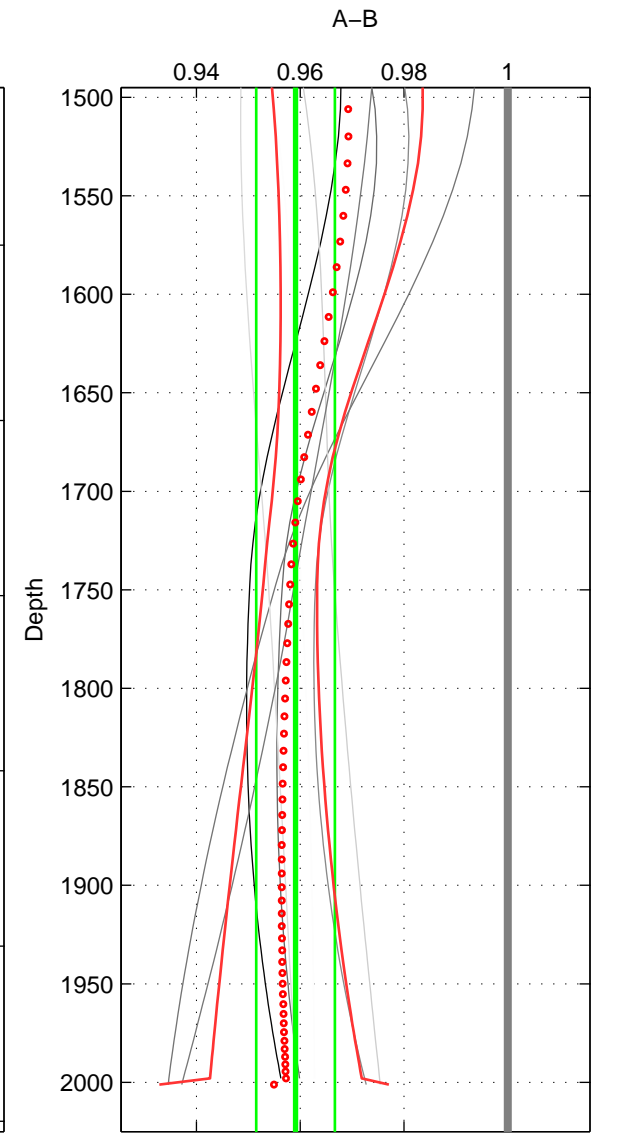

Cruise A (red). Date: Jul 2001 Cruisename: 694-49UP20010619

Cruise B (blue). Date: Feb 2006 Cruisename: 710-49UP20060113

\*\*\* "Favourite" values are means of spaces 2 3.

	Offset	O.StDev	Ratio	R.Stdev	Rating
SIGMA:	-0.087	0.011	0.971	0.004	1
THETA:	-0.117	0.021	0.961	0.007	2
DEPTH:	-0.124	0.024	0.959	0.008	2
FAV. :	-0.121	0.022	0.960	0.007	2

Profiles of A: 2  
 Profiles of B: 1  
 Diff profs : 2  
 WMoffset (A-B): -0.087098  
 WMoffset stdev: 0.011174  
 WMratio (A/B): 0.97138  
 WMratio stdev: 0.0036899

Quality (1-5): 1

Profiles of A: 2  
 Profiles of B: 5  
 Diff profs : 8  
 WMoffset (A-B): -0.11685  
 WMoffset stdev: 0.020728  
 WMratio (A/B): 0.96134  
 WMratio stdev: 0.0067734

Quality (1-5): 2

Profiles of A: 2  
 Profiles of B: 5  
 Diff profs : 8  
 WMoffset (A-B): -0.12429  
 WMoffset stdev: 0.023913  
 WMratio (A/B): 0.95909  
 WMratio stdev: 0.0075821

Quality (1-5): 2