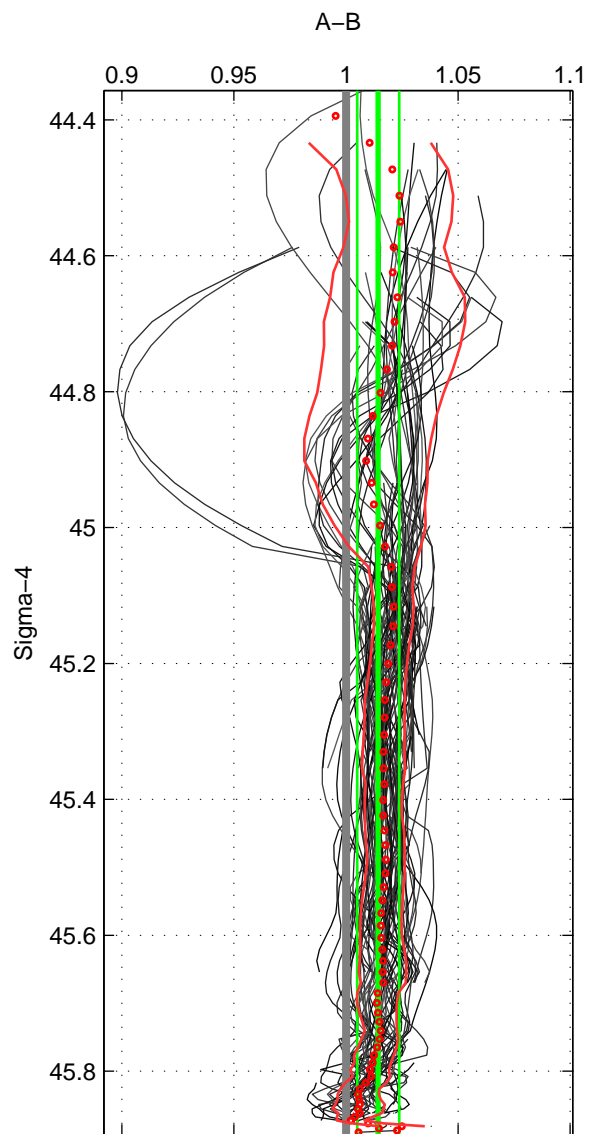

Cruise A (red). Date: Mar 1991 Cruisename: 479-31DS19910307
 Cruise B (blue). Date: May 1984 Cruisename: 484-31WT19840505

*** "Favourite" values are means of spaces 1 2 3.

	Offset	O.StDev	Ratio	R.Stdev	Rating
SIGMA:	0.040	0.026	1.014	0.009	5
THETA:	0.036	0.028	1.014	0.011	5
DEPTH:	0.025	0.016	1.010	0.006	5
FAV.:	0.033	0.023	1.013	0.009	5

Profiles of A: 34
 Profiles of B: 56
 Diff profs : 92
 WMoffset (A-B): 0.039622
 WMoffset stdev: 0.026173
 WMratio (A/B): 1.0143
 WMratio stdev: 0.009359

Quality (1-5): 5

Profiles of A: 35
 Profiles of B: 46
 Diff profs : 78
 WMoffset (A-B): 0.036275
 WMoffset stdev: 0.028305
 WMratio (A/B): 1.0136
 WMratio stdev: 0.01111

Quality (1-5): 5

Profiles of A: 34
 Profiles of B: 46
 Diff profs : 73
 WMoffset (A-B): 0.024591
 WMoffset stdev: 0.016019
 WMratio (A/B): 1.0098
 WMratio stdev: 0.0064625

Quality (1-5): 5