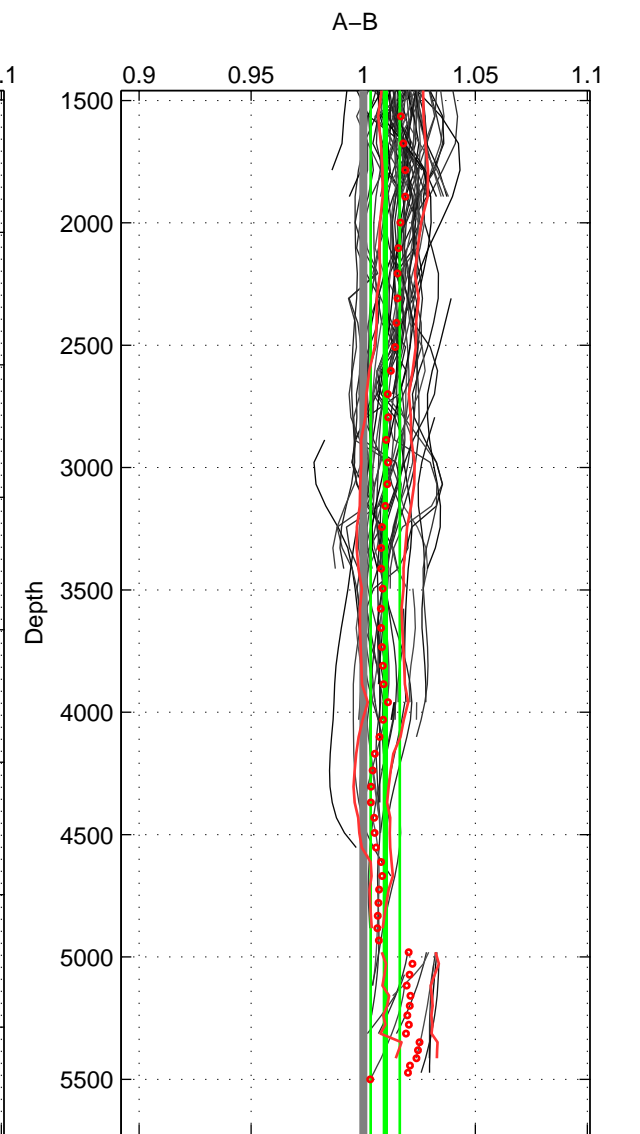

Cruise A (red). Date: Mar 1991 Cruisename: 479-31DS19910307
 Cruise B (blue). Date: May 1984 Cruisename: 484-31WT19840505

*** "Favourite" values are means of spaces 1 2 3.

	Offset	O.StDev	Ratio	R.Stdev	Rating
SIGMA:	0.040	0.026	1.014	0.009	5
THETA:	0.036	0.028	1.014	0.011	5
DEPTH:	0.025	0.016	1.010	0.006	5
FAV.:	0.033	0.023	1.013	0.009	5

Profiles of A: 34
 Profiles of B: 56
 Diff profs : 92
 WMoffset (A-B): 0.039622
 WMoffset stdev: 0.026173
 WMratio (A/B): 1.0143
 WMratio stdev: 0.009359

Quality (1-5): 5

Profiles of A: 35
 Profiles of B: 46
 Diff profs : 78
 WMoffset (A-B): 0.036275
 WMoffset stdev: 0.028305
 WMratio (A/B): 1.0136
 WMratio stdev: 0.01111

Quality (1-5): 5

Profiles of A: 34
 Profiles of B: 46
 Diff profs : 73
 WMoffset (A-B): 0.024591
 WMoffset stdev: 0.016019
 WMratio (A/B): 1.0098
 WMratio stdev: 0.0064625

Quality (1-5): 5