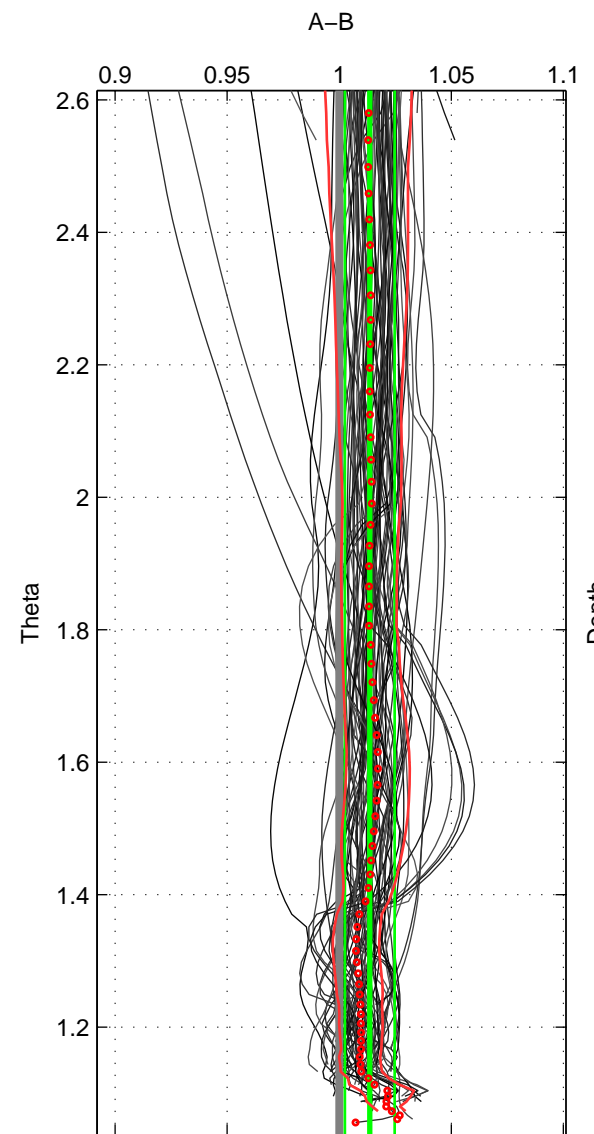

Cruise A (red). Date: Mar 1991 Cruisename: 479-31DS19910307
 Cruise B (blue). Date: May 1984 Cruisename: 484-31WT19840505

*** "Favourite" values are means of spaces 1 2 3.

	Offset	O.StDev	Ratio	R.Stdev	Rating
SIGMA:	0.040	0.026	1.014	0.009	5
THETA:	0.036	0.028	1.014	0.011	5
DEPTH:	0.025	0.016	1.010	0.006	5
FAV.:	0.033	0.023	1.013	0.009	5

Profiles of A: 34
 Profiles of B: 56
 Diff profs : 92
 WMoffset (A-B): 0.039622
 WMoffset stdev: 0.026173
 WMratio (A/B): 1.0143
 WMratio stdev: 0.009359

Quality (1-5): 5

Profiles of A: 35
 Profiles of B: 46
 Diff profs : 78
 WMoffset (A-B): 0.036275
 WMoffset stdev: 0.028305
 WMratio (A/B): 1.0136
 WMratio stdev: 0.01111

Quality (1-5): 5

Profiles of A: 34
 Profiles of B: 46
 Diff profs : 73
 WMoffset (A-B): 0.024591
 WMoffset stdev: 0.016019
 WMratio (A/B): 1.0098
 WMratio stdev: 0.0064625

Quality (1-5): 5