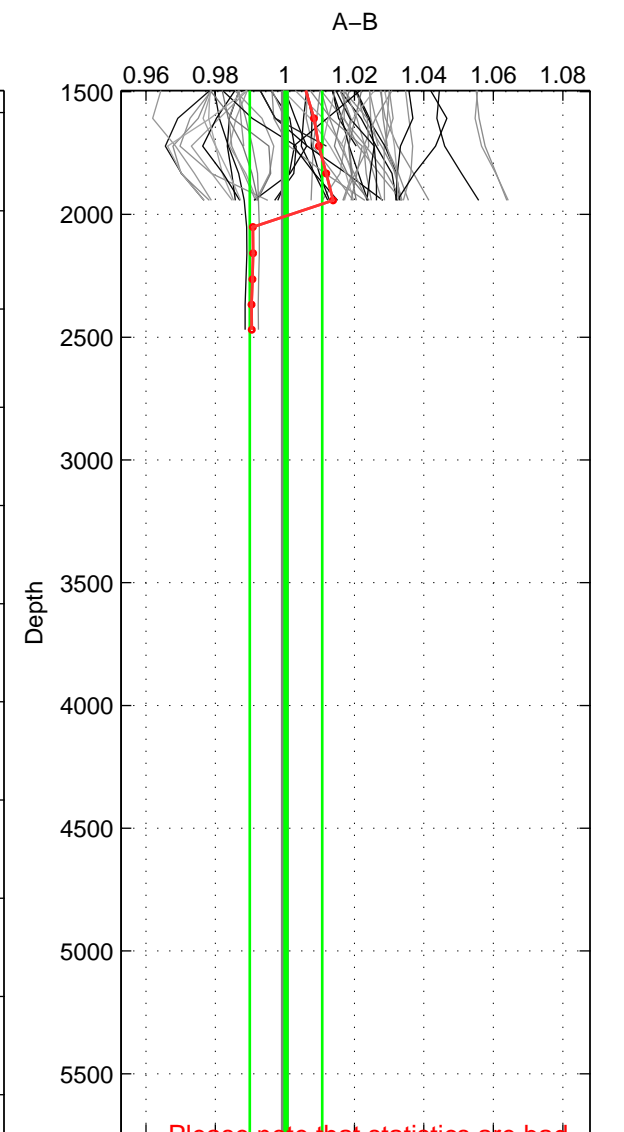

Cruise A (red). Date: Feb 2003 Cruisename: 660-49UF20030225

Cruise B (blue). Date: Oct 2002 Cruisename: 698-49UP20021001

*** "Favourite" values are means of spaces 1 2.

	Offset	O.StDev	Ratio	R.Stdev	Rating
SIGMA:	0.020	0.052	1.007	0.019	5
THETA:	0.027	0.054	1.009	0.019	5
DEPTH:	0.001	0.029	1.000	0.010	3
FAV.:	0.024	0.053	1.008	0.019	5

Profiles of A: 42
 Profiles of B: 30
 Diff profs : 74
 WMoffset (A-B): 0.020473
 WMoffset stdev: 0.051855
 WMratio (A/B): 1.0072
 WMratio stdev: 0.018562

Quality (1-5): 5

Profiles of A: 42
 Profiles of B: 31
 Diff profs : 76
 WMoffset (A-B): 0.026852
 WMoffset stdev: 0.053828
 WMratio (A/B): 1.0094
 WMratio stdev: 0.019161

Quality (1-5): 5

Profiles of A: 42
 Profiles of B: 30
 Diff profs : 74
 WMoffset (A-B): 0.0014625
 WMoffset stdev: 0.028674
 WMratio (A/B): 1.0003
 WMratio stdev: 0.010409

Quality (1-5): 3

Please note that statistics are bad.