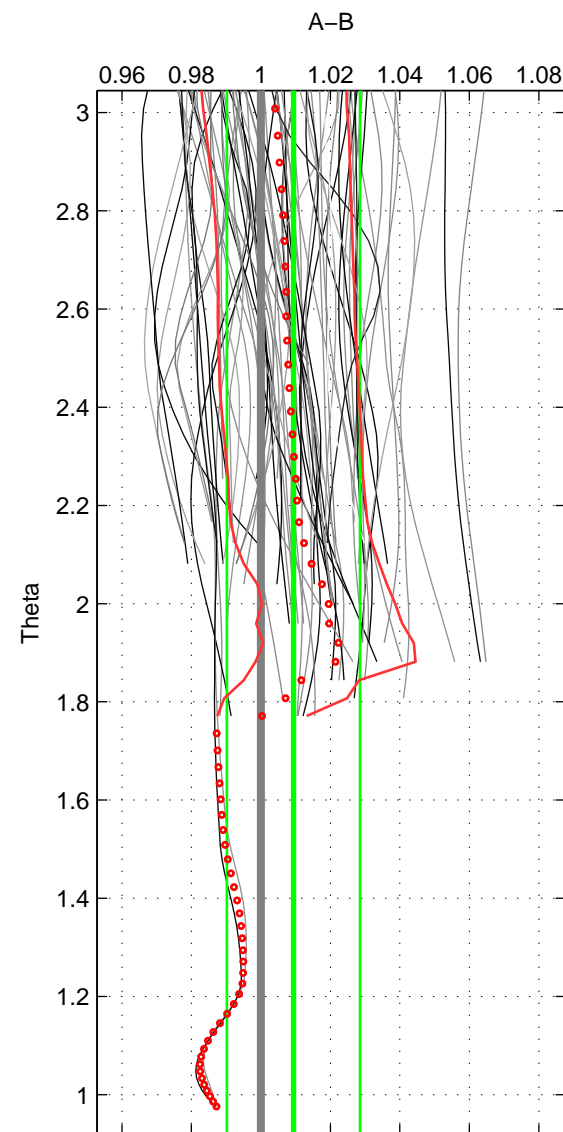

Cruise A (red). Date: Feb 2003 Cruisename: 660-49UF20030225

Cruise B (blue). Date: Oct 2002 Cruisename: 698-49UP20021001

*** "Favourite" values are means of spaces 1 2.

	Offset	O.StDev	Ratio	R.Stdev	Rating
SIGMA:	0.020	0.052	1.007	0.019	5
THETA:	0.027	0.054	1.009	0.019	5
DEPTH:	0.001	0.029	1.000	0.010	3
FAV.:	0.024	0.053	1.008	0.019	5

Profiles of A: 42
 Profiles of B: 30
 Diff profs : 74
 WMoffset (A-B): 0.020473
 WMoffset stdev: 0.051855
 WMratio (A/B): 1.0072
 WMratio stdev: 0.018562

Quality (1-5): 5

Profiles of A: 42
 Profiles of B: 31
 Diff profs : 76
 WMoffset (A-B): 0.026852
 WMoffset stdev: 0.053828
 WMratio (A/B): 1.0094
 WMratio stdev: 0.019161

Quality (1-5): 5

Profiles of A: 42
 Profiles of B: 30
 Diff profs : 74
 WMoffset (A-B): 0.0014625
 WMoffset stdev: 0.028674
 WMratio (A/B): 1.0003
 WMratio stdev: 0.010409

Quality (1-5): 3

Please note that statistics are bad.