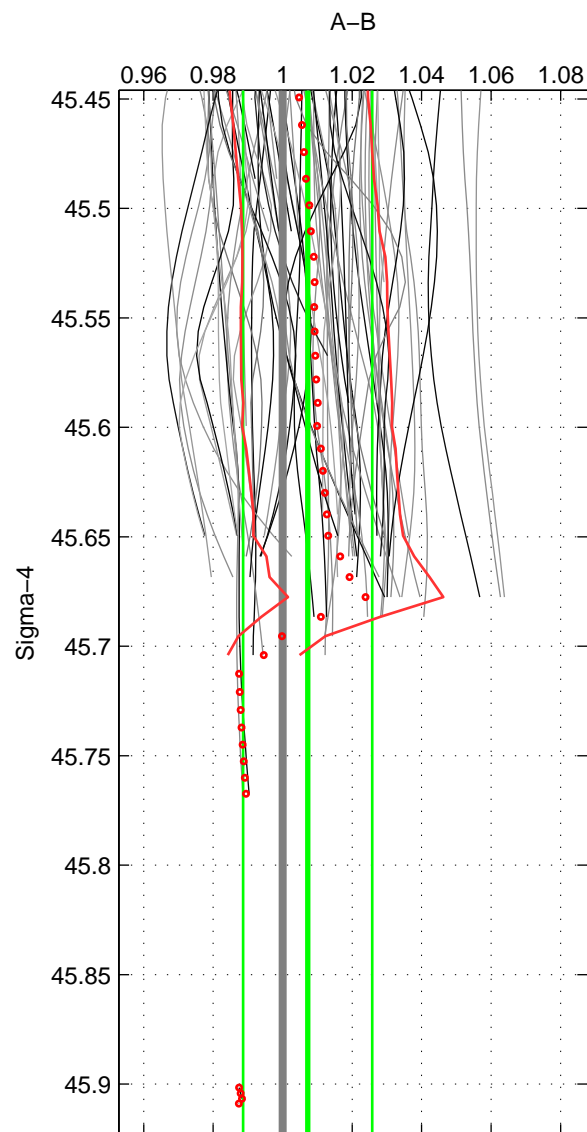

Cruise A (red). Date: Feb 2003 Cruisename: 660-49UF20030225

Cruise B (blue). Date: Oct 2002 Cruisename: 698-49UP20021001

*** "Favourite" values are means of spaces 1 2.

	Offset	O.StDev	Ratio	R.Stdev	Rating
SIGMA:	0.020	0.052	1.007	0.019	5
THETA:	0.027	0.054	1.009	0.019	5
DEPTH:	0.001	0.029	1.000	0.010	3
FAV.:	0.024	0.053	1.008	0.019	5

Profiles of A: 42
 Profiles of B: 30
 Diff profs : 74
 WMoffset (A-B): 0.020473
 WMoffset stdev: 0.051855
 WMratio (A/B): 1.0072
 WMratio stdev: 0.018562

Quality (1-5): 5

Profiles of A: 42
 Profiles of B: 31
 Diff profs : 76
 WMoffset (A-B): 0.026852
 WMoffset stdev: 0.053828
 WMratio (A/B): 1.0094
 WMratio stdev: 0.019161

Quality (1-5): 5

Profiles of A: 42
 Profiles of B: 30
 Diff profs : 74
 WMoffset (A-B): 0.0014625
 WMoffset stdev: 0.028674
 WMratio (A/B): 1.0003
 WMratio stdev: 0.010409

Quality (1-5): 3

Please note that statistics are bad.