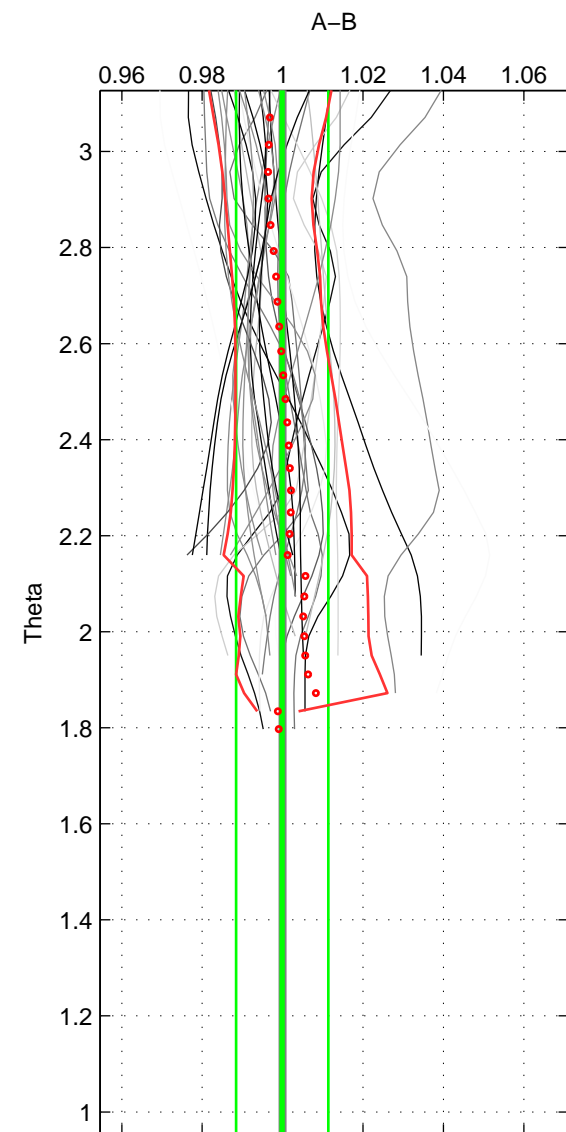

Cruise A (red). Date: Nov 2001 Cruisename: 695-49UP20011010
 Cruise B (blue). Date: Feb 2007 Cruisename: 714-49UP20070118

*** "Favourite" values are those of space 2.

	Offset	O.StDev	Ratio	R.Stdev	Rating
SIGMA:	0.021	0.048	1.007	0.017	4
THETA:	-0.000	0.033	1.000	0.011	5
DEPTH:	-0.012	0.008	0.996	0.003	3
FAV.:	-0.000	0.033	1.000	0.011	5

Profiles of A: 3
 Profiles of B: 27
 Diff profs : 8
 WMoffset (A-B): 0.020827
 WMoffset stdev: 0.047937
 WMratio (A/B): 1.0072
 WMratio stdev: 0.016615

Quality (1-5): 4

Profiles of A: 16
 Profiles of B: 27
 Diff profs : 31
 WMoffset (A-B): -0.00012559
 WMoffset stdev: 0.0328
 WMratio (A/B): 0.9999
 WMratio stdev: 0.011443

Quality (1-5): 5

Profiles of A: 16
 Profiles of B: 27
 Diff profs : 31
 WMoffset (A-B): -0.01184
 WMoffset stdev: 0.0081777
 WMratio (A/B): 0.99588
 WMratio stdev: 0.0028726

Quality (1-5): 3

Please note that statistics are bad.