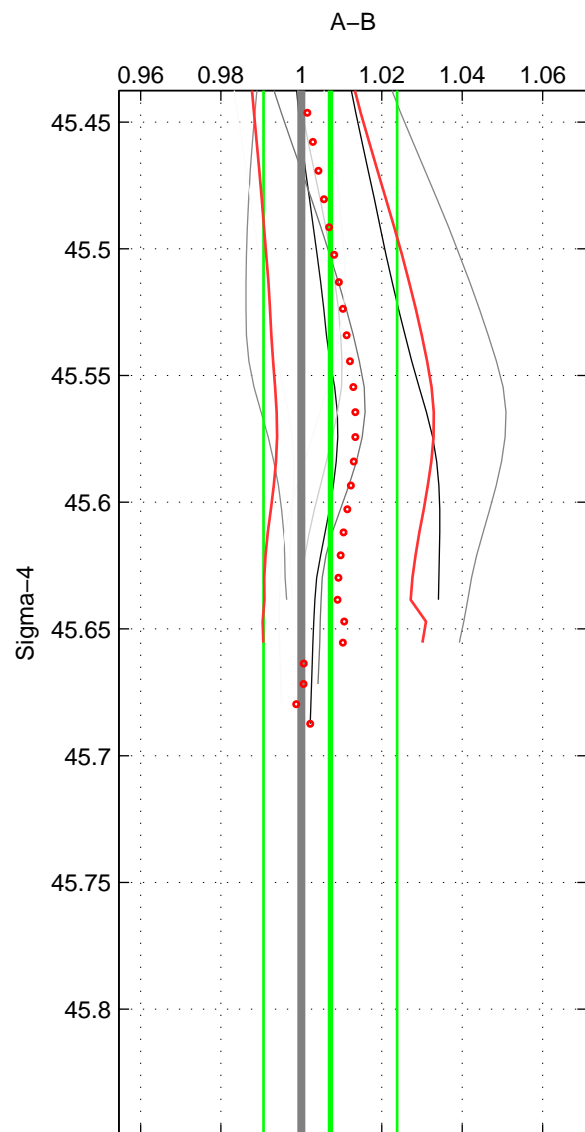

Cruise A (red). Date: Nov 2001 Cruisename: 695-49UP20011010
 Cruise B (blue). Date: Feb 2007 Cruisename: 714-49UP20070118

*** "Favourite" values are those of space 2.

	Offset	O.StDev	Ratio	R.Stdev	Rating
SIGMA:	0.021	0.048	1.007	0.017	4
THETA:	-0.000	0.033	1.000	0.011	5
DEPTH:	-0.012	0.008	0.996	0.003	3
FAV.:	-0.000	0.033	1.000	0.011	5

Profiles of A: 3
 Profiles of B: 27
 Diff profs : 8
 WMoffset (A-B): 0.020827
 WMoffset stdev: 0.047937
 WMratio (A/B): 1.0072
 WMratio stdev: 0.016615

Quality (1-5): 4

Profiles of A: 16
 Profiles of B: 27
 Diff profs : 31
 WMoffset (A-B): -0.00012559
 WMoffset stdev: 0.0328
 WMratio (A/B): 0.9999
 WMratio stdev: 0.011443

Quality (1-5): 5

Profiles of A: 16
 Profiles of B: 27
 Diff profs : 31
 WMoffset (A-B): -0.01184
 WMoffset stdev: 0.0081777
 WMratio (A/B): 0.99588
 WMratio stdev: 0.0028726

Quality (1-5): 3

Please note that statistics are bad.