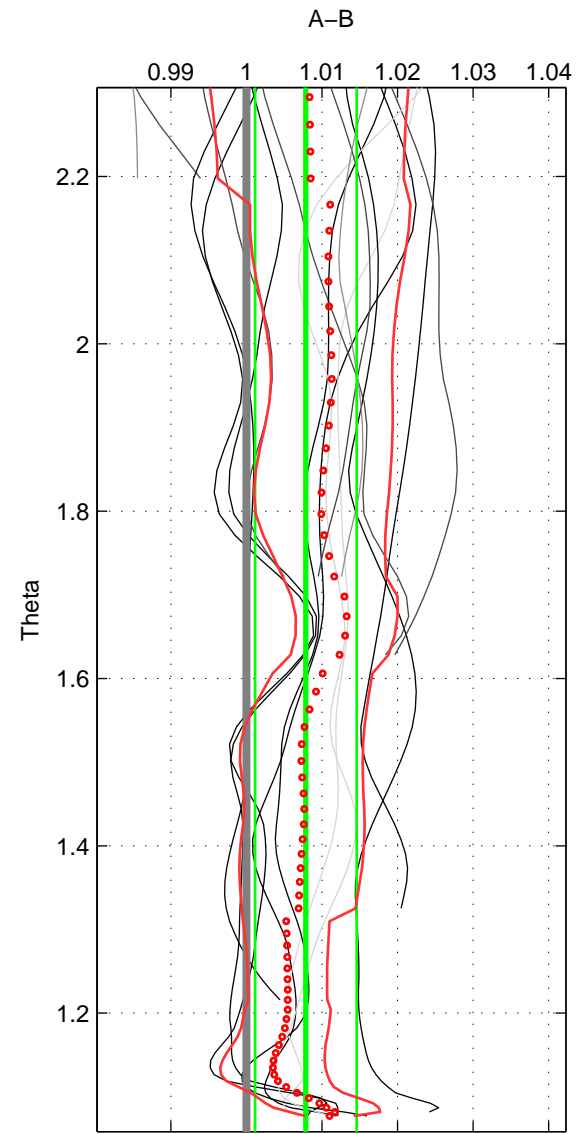

Cruise A (red). Date: Jan 2000 Cruisename: 588-49NZ20000105
 Cruise B (blue). Date: Jun 2001 Cruisename: 591-49NZ20010604

*** "Favourite" values are means of spaces 1 2.

	Offset	O.StDev	Ratio	R.Stdev	Rating
SIGMA:	0.011	0.012	1.004	0.005	5
THETA:	0.021	0.018	1.008	0.007	5
DEPTH:	0.015	0.010	1.006	0.004	4
FAV.:	0.016	0.015	1.006	0.006	5

Profiles of A: 8
 Profiles of B: 8
 Diff profs: 16
 WMoffset (A-B): 0.011055
 WMoffset stdev: 0.01234
 WMratio (A/B): 1.0042
 WMratio stdev: 0.0046233

Quality (1-5): 5

Profiles of A: 8
 Profiles of B: 8
 Diff profs: 16
 WMoffset (A-B): 0.020736
 WMoffset stdev: 0.017692
 WMratio (A/B): 1.0079
 WMratio stdev: 0.0067282

Quality (1-5): 5

Profiles of A: 8
 Profiles of B: 8
 Diff profs: 16
 WMoffset (A-B): 0.015027
 WMoffset stdev: 0.0095378
 WMratio (A/B): 1.0057
 WMratio stdev: 0.0035981

Quality (1-5): 4