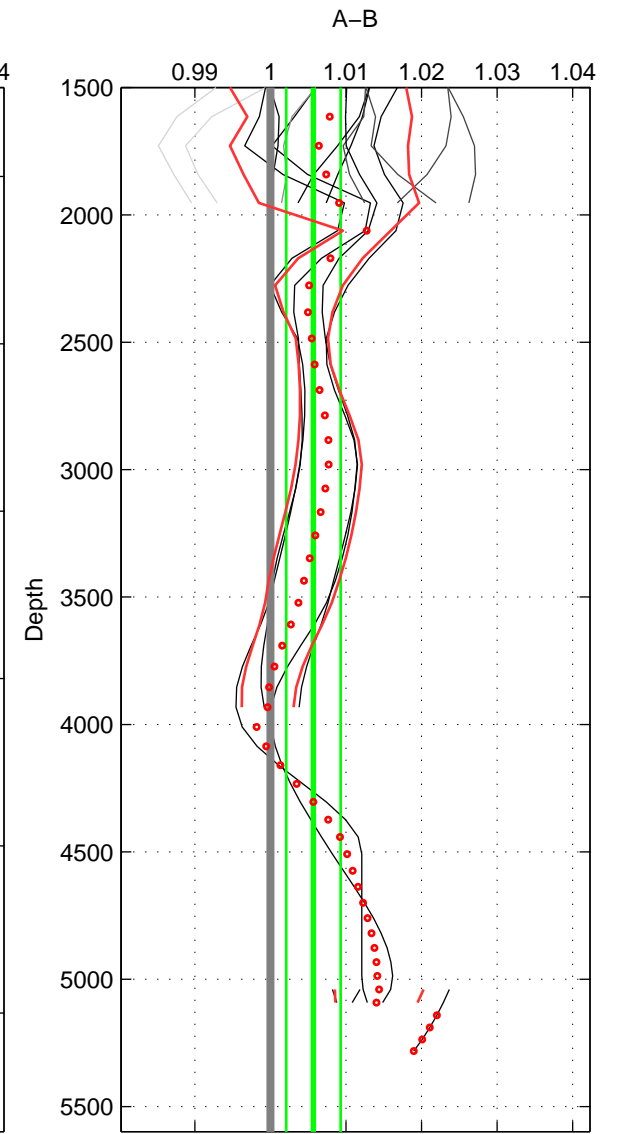

Cruise A (red). Date: Jan 2000 Cruisename: 588-49NZ20000105
 Cruise B (blue). Date: Jun 2001 Cruisename: 591-49NZ20010604

*** "Favourite" values are means of spaces 1 2.

	Offset	O.StDev	Ratio	R.Stdev	Rating
SIGMA:	0.011	0.012	1.004	0.005	5
THETA:	0.021	0.018	1.008	0.007	5
DEPTH:	0.015	0.010	1.006	0.004	4
FAV.:	0.016	0.015	1.006	0.006	5

Profiles of A: 8
 Profiles of B: 8
 Diff profs: 16
 WMoffset (A-B): 0.011055
 WMoffset stdev: 0.01234
 WMratio (A/B): 1.0042
 WMratio stdev: 0.0046233

Quality (1-5): 5

Profiles of A: 8
 Profiles of B: 8
 Diff profs: 16
 WMoffset (A-B): 0.020736
 WMoffset stdev: 0.017692
 WMratio (A/B): 1.0079
 WMratio stdev: 0.0067282

Quality (1-5): 5

Profiles of A: 8
 Profiles of B: 8
 Diff profs: 16
 WMoffset (A-B): 0.015027
 WMoffset stdev: 0.0095378
 WMratio (A/B): 1.0057
 WMratio stdev: 0.0035981

Quality (1-5): 4