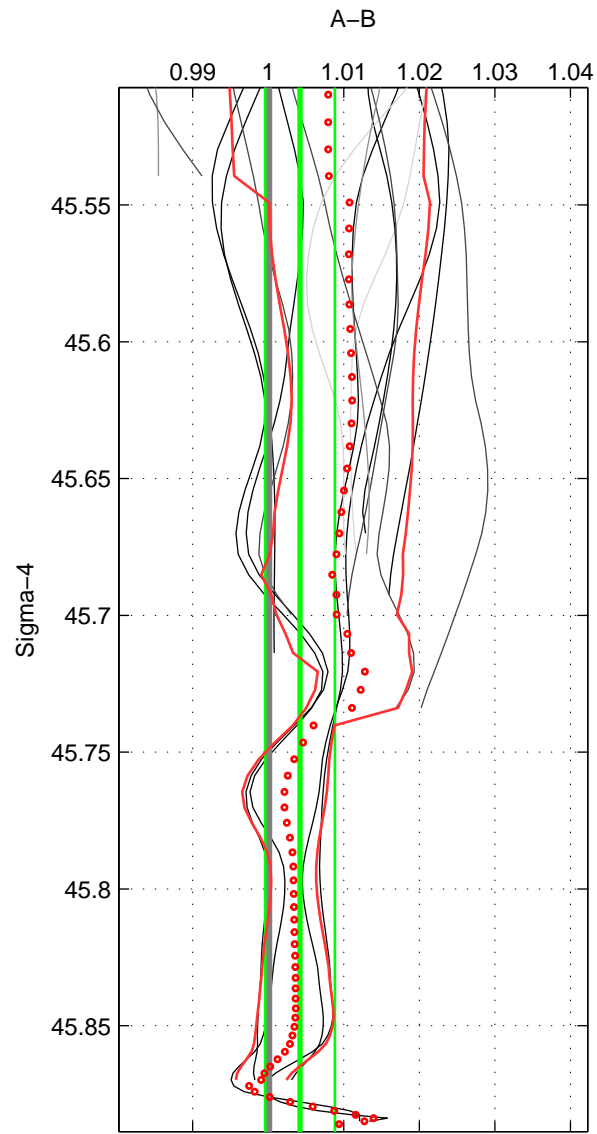

Cruise A (red). Date: Jan 2000 Cruisename: 588-49NZ20000105
 Cruise B (blue). Date: Jun 2001 Cruisename: 591-49NZ20010604

*** "Favourite" values are means of spaces 1 2.

	Offset	O.StDev	Ratio	R.Stdev	Rating
SIGMA:	0.011	0.012	1.004	0.005	5
THETA:	0.021	0.018	1.008	0.007	5
DEPTH:	0.015	0.010	1.006	0.004	4
FAV.:	0.016	0.015	1.006	0.006	5

Profiles of A: 8
 Profiles of B: 8
 Diff profs: 16
 WMoffset (A-B): 0.011055
 WMoffset stdev: 0.01234
 WMratio (A/B): 1.0042
 WMratio stdev: 0.0046233

Quality (1-5): 5

Profiles of A: 8
 Profiles of B: 8
 Diff profs: 16
 WMoffset (A-B): 0.020736
 WMoffset stdev: 0.017692
 WMratio (A/B): 1.0079
 WMratio stdev: 0.0067282

Quality (1-5): 5

Profiles of A: 8
 Profiles of B: 8
 Diff profs: 16
 WMoffset (A-B): 0.015027
 WMoffset stdev: 0.0095378
 WMratio (A/B): 1.0057
 WMratio stdev: 0.0035981

Quality (1-5): 4