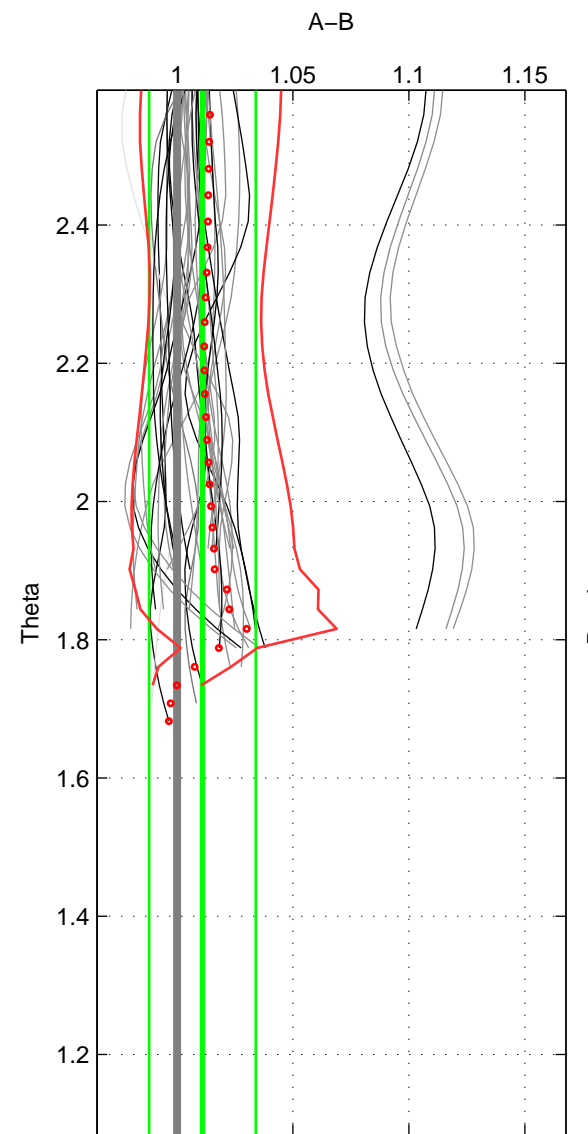

Cruise A (red). Date: Jul 2002 Cruisename: 697-49UP20020620
 Cruise B (blue). Date: Jun 2006 Cruisename: 711-49UP20060607

*** "Favourite" values are means of spaces 1 2.

	Offset	O.StDev	Ratio	R.Stdev	Rating
SIGMA:	0.034	0.068	1.011	0.023	5
THETA:	0.032	0.068	1.011	0.023	5
DEPTH:	0.063	0.014	1.022	0.005	3
FAV.:	0.033	0.068	1.011	0.023	5

Profiles of A: 24
 Profiles of B: 14
 Diff profs : 37
 WMoffset (A-B): 0.033847
 WMoffset stdev: 0.068102
 WMratio (A/B): 1.0115
 WMratio stdev: 0.02304

Quality (1-5): 5

Profiles of A: 24
 Profiles of B: 14
 Diff profs : 37
 WMoffset (A-B): 0.03223
 WMoffset stdev: 0.067943
 WMratio (A/B): 1.0109
 WMratio stdev: 0.023017

Quality (1-5): 5

Profiles of A: 24
 Profiles of B: 14
 Diff profs : 37
 WMoffset (A-B): 0.063392
 WMoffset stdev: 0.013748
 WMratio (A/B): 1.0215
 WMratio stdev: 0.0051225

Quality (1-5): 3

Please note that statistics are bad.