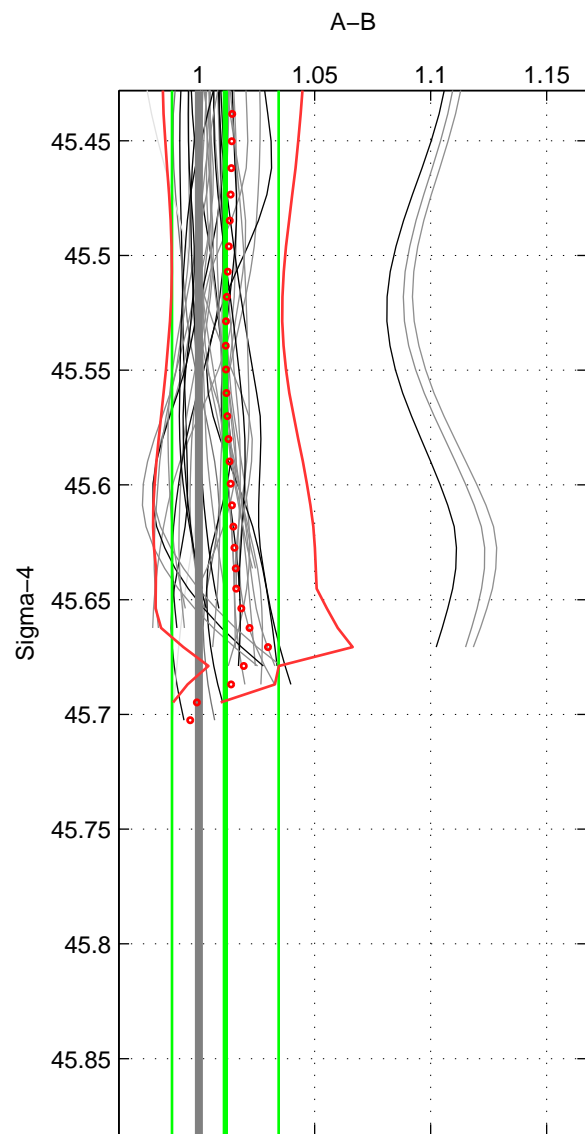

Cruise A (red). Date: Jul 2002 Cruisename: 697-49UP20020620
 Cruise B (blue). Date: Jun 2006 Cruisename: 711-49UP20060607

*** "Favourite" values are means of spaces 1 2.

	Offset	O.StDev	Ratio	R.Stdev	Rating
SIGMA:	0.034	0.068	1.011	0.023	5
THETA:	0.032	0.068	1.011	0.023	5
DEPTH:	0.063	0.014	1.022	0.005	3
FAV.:	0.033	0.068	1.011	0.023	5

Profiles of A: 24
 Profiles of B: 14
 Diff profs : 37
 WMoffset (A-B): 0.033847
 WMoffset stdev: 0.068102
 WMratio (A/B): 1.0115
 WMratio stdev: 0.02304

Quality (1-5): 5

Profiles of A: 24
 Profiles of B: 14
 Diff profs : 37
 WMoffset (A-B): 0.03223
 WMoffset stdev: 0.067943
 WMratio (A/B): 1.0109
 WMratio stdev: 0.023017

Quality (1-5): 5

Profiles of A: 24
 Profiles of B: 14
 Diff profs : 37
 WMoffset (A-B): 0.063392
 WMoffset stdev: 0.013748
 WMratio (A/B): 1.0215
 WMratio stdev: 0.0051225

Quality (1-5): 3

Please note that statistics are bad.