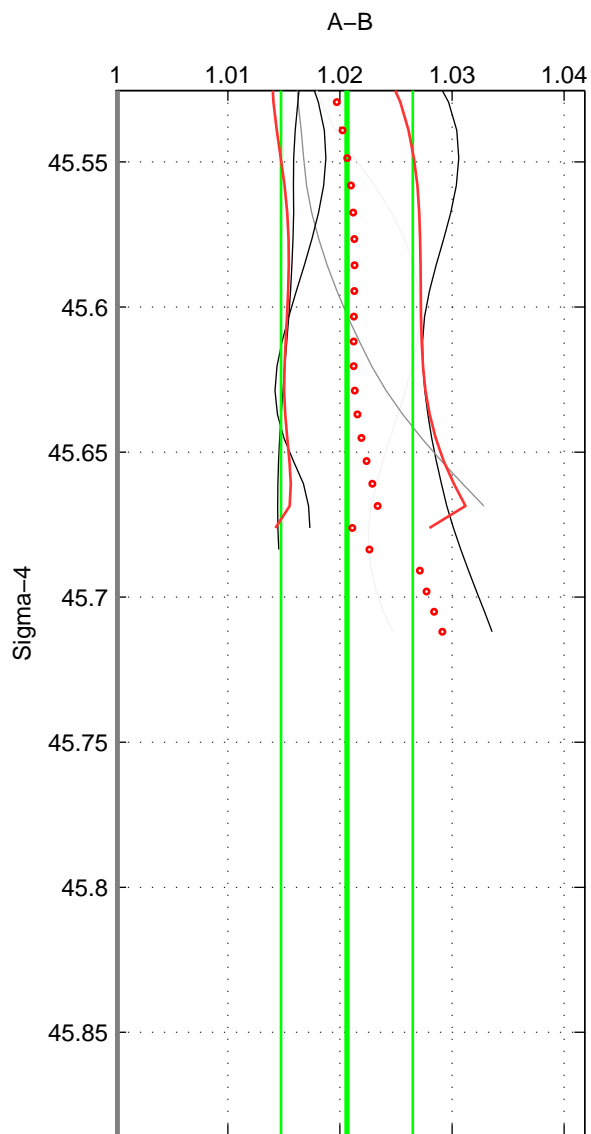

Cruise A (red). Date: Jun 2001 Cruisename: 591-49NZ20010604

Cruise B (blue). Date: Jul 2008 Cruisename: 678-49UF20080617

*** "Favourite" values are means of spaces 1 2.

	Offset	O.StDev	Ratio	R.Stdev	Rating
SIGMA:	0.061	0.018	1.021	0.006	4
THETA:	0.059	0.018	1.020	0.006	4
DEPTH:	0.066	0.002	1.022	0.001	3
FAV. :	0.060	0.018	1.020	0.006	4

Profiles of A: 5
 Profiles of B: 6
 Diff profs : 5
 WMoffset (A-B): 0.061413
 WMoffset stdev: 0.017828
 WMratio (A/B): 1.0206
 WMratio stdev: 0.0058697

Quality (1-5): 4

Profiles of A: 5
 Profiles of B: 6
 Diff profs : 5
 WMoffset (A-B): 0.059298
 WMoffset stdev: 0.017657
 WMratio (A/B): 1.0198
 WMratio stdev: 0.0057783

Quality (1-5): 4

Profiles of A: 5
 Profiles of B: 6
 Diff profs : 5
 WMoffset (A-B): 0.065609
 WMoffset stdev: 0.0018415
 WMratio (A/B): 1.0225
 WMratio stdev: 0.00087464

Quality (1-5): 3

Please note that statistics are bad.