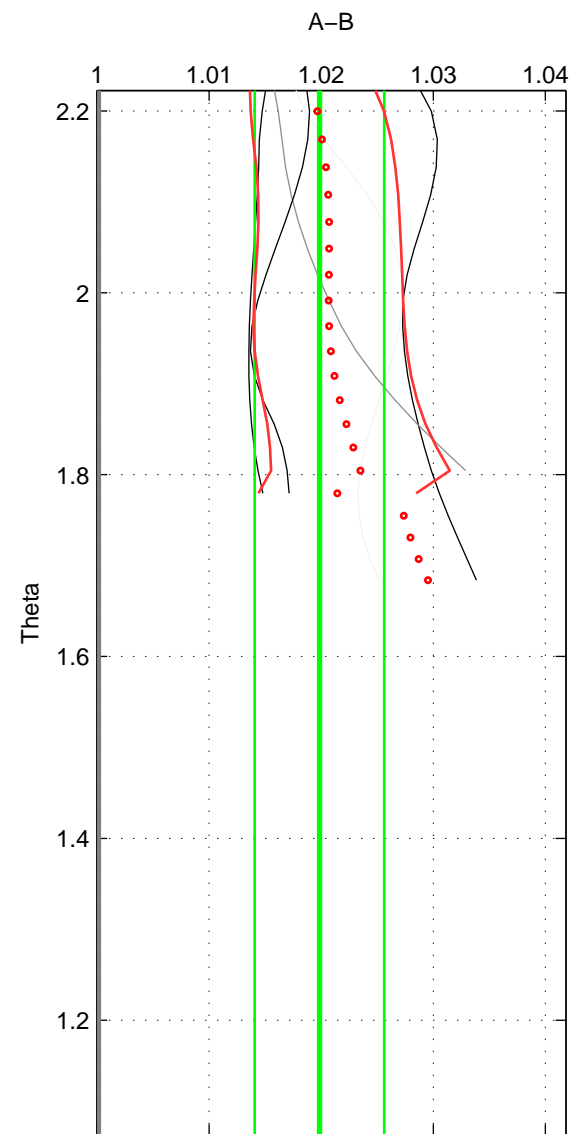

Cruise A (red). Date: Jun 2001 Cruisename: 591-49NZ20010604

Cruise B (blue). Date: Jul 2008 Cruisename: 678-49UF20080617

*** "Favourite" values are means of spaces 1 2.

	Offset	O.StDev	Ratio	R.Stdev	Rating
SIGMA:	0.061	0.018	1.021	0.006	4
THETA:	0.059	0.018	1.020	0.006	4
DEPTH:	0.066	0.002	1.022	0.001	3
FAV. :	0.060	0.018	1.020	0.006	4

Profiles of A: 5
 Profiles of B: 6
 Diff profs : 5
 WMoffset (A-B): 0.061413
 WMoffset stdev: 0.017828
 WMratio (A/B): 1.0206
 WMratio stdev: 0.0058697

Quality (1-5): 4

Profiles of A: 5
 Profiles of B: 6
 Diff profs : 5
 WMoffset (A-B): 0.059298
 WMoffset stdev: 0.017657
 WMratio (A/B): 1.0198
 WMratio stdev: 0.0057783

Quality (1-5): 4

Profiles of A: 5
 Profiles of B: 6
 Diff profs : 5
 WMoffset (A-B): 0.065609
 WMoffset stdev: 0.0018415
 WMratio (A/B): 1.0225
 WMratio stdev: 0.00087464

Quality (1-5): 3

Please note that statistics are bad.