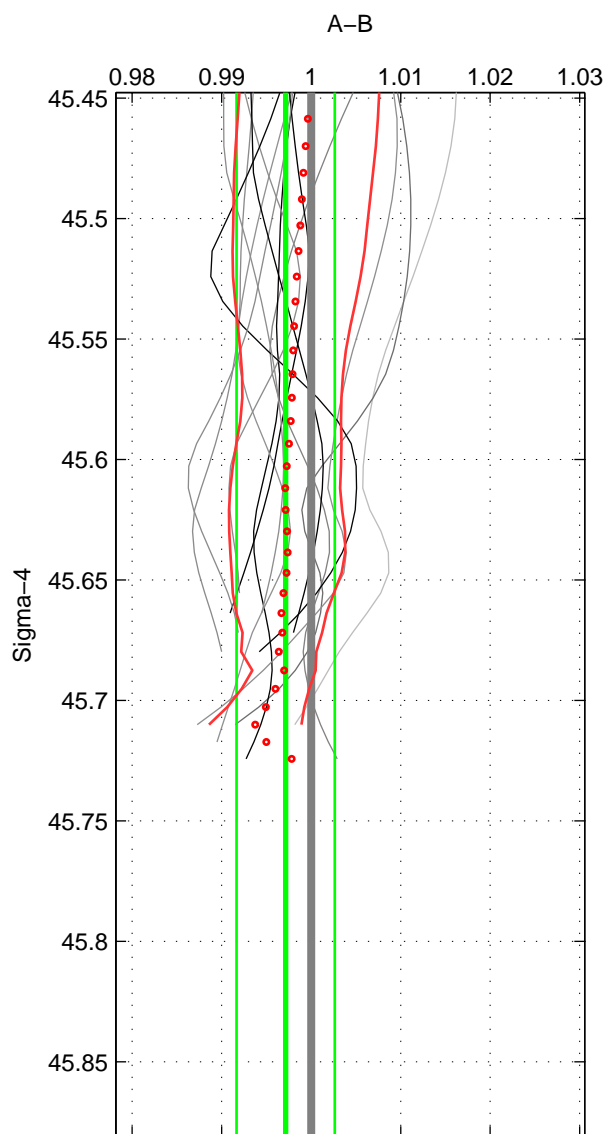

Cruise A (red). Date: Jun 1997 Cruisename: 681-49UP19970530
 Cruise B (blue). Date: Oct 1998 Cruisename: 686-49UP19980916

*** "Favourite" values are those of space 1.

	Offset	O.StDev	Ratio	R.Stdev	Rating
SIGMA:	-0.009	0.016	0.997	0.005	5
THETA:	-0.011	0.013	0.996	0.005	4
DEPTH:	-0.022	0.005	0.993	0.002	3
FAV.:	-0.009	0.016	0.997	0.005	5

Profiles of A: 6
 Profiles of B: 13
 Diff profs : 13
 WMoffset (A-B): -0.008651
 WMoffset stdev: 0.016382
 WMratio (A/B): 0.99714
 WMratio stdev: 0.0054874

Quality (1-5): 5

Profiles of A: 6
 Profiles of B: 13
 Diff profs : 13
 WMoffset (A-B): -0.010916
 WMoffset stdev: 0.013356
 WMratio (A/B): 0.99637
 WMratio stdev: 0.0045068

Quality (1-5): 4

Profiles of A: 6
 Profiles of B: 13
 Diff profs : 13
 WMoffset (A-B): -0.022337
 WMoffset stdev: 0.0047655
 WMratio (A/B): 0.99254
 WMratio stdev: 0.0017072

Quality (1-5): 3

Please note that statistics are bad.