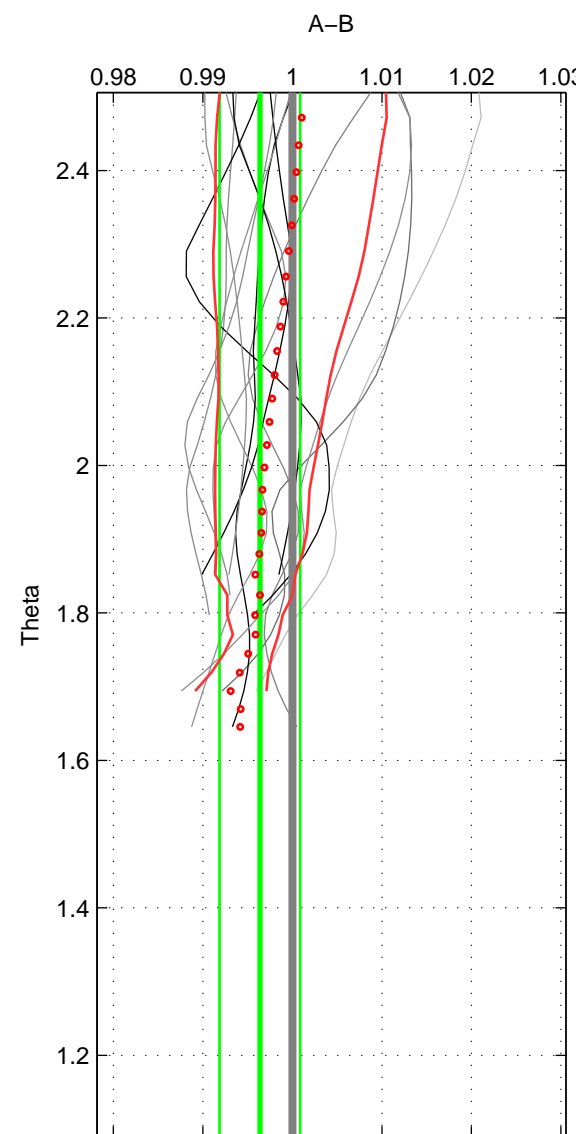

Cruise A (red). Date: Jun 1997 Cruisename: 681-49UP19970530
 Cruise B (blue). Date: Oct 1998 Cruisename: 686-49UP19980916

*** "Favourite" values are those of space 1.

	Offset	O.StDev	Ratio	R.Stdev	Rating
SIGMA:	-0.009	0.016	0.997	0.005	5
THETA:	-0.011	0.013	0.996	0.005	4
DEPTH:	-0.022	0.005	0.993	0.002	3
FAV.:	-0.009	0.016	0.997	0.005	5

Profiles of A: 6
 Profiles of B: 13
 Diff profs : 13
 WMoffset (A-B): -0.008651
 WMoffset stdev: 0.016382
 WMratio (A/B): 0.99714
 WMratio stdev: 0.0054874

Quality (1-5): 5

Profiles of A: 6
 Profiles of B: 13
 Diff profs : 13
 WMoffset (A-B): -0.010916
 WMoffset stdev: 0.013356
 WMratio (A/B): 0.99637
 WMratio stdev: 0.0045068

Quality (1-5): 4

Profiles of A: 6
 Profiles of B: 13
 Diff profs : 13
 WMoffset (A-B): -0.022337
 WMoffset stdev: 0.0047655
 WMratio (A/B): 0.99254
 WMratio stdev: 0.0017072

Quality (1-5): 3

Please note that statistics are bad.