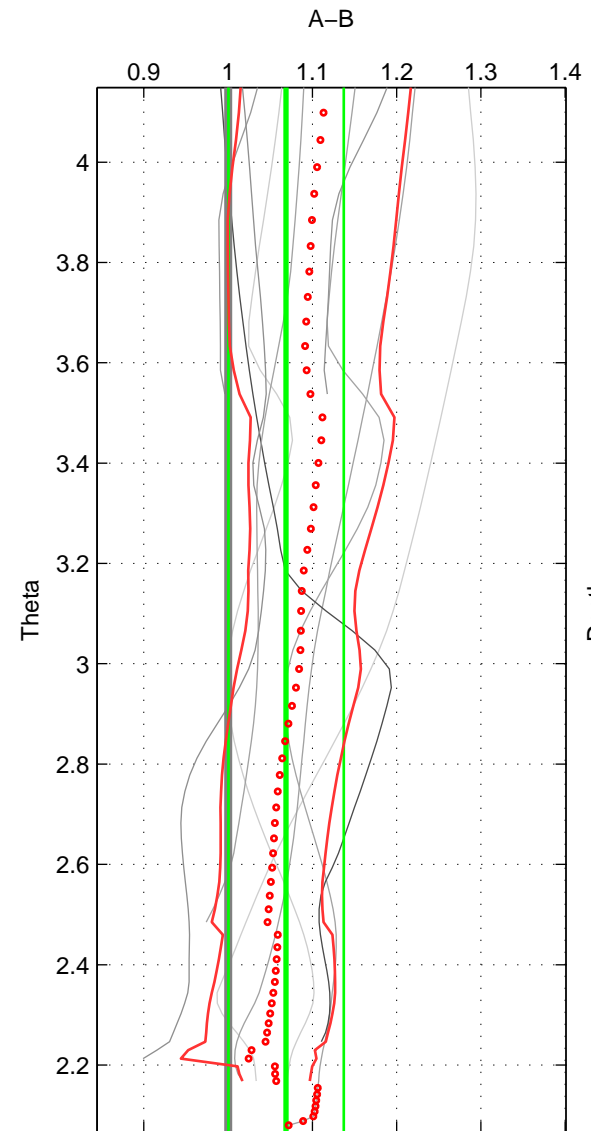

Cruise A (red). Date: Aug 1993 Cruisename: 251-33MW19930704.1
 Cruise B (blue). Date: Feb 2001 Cruisename: 263-35A320010203

*** "Favourite" values are those of space 2.

	Offset	O.StDev	Ratio	R.Stdev	Rating
SIGMA:	0.123	0.092	1.108	0.081	4
THETA:	0.088	0.087	1.069	0.069	5
DEPTH:	0.081	0.088	1.060	0.069	4
FAV.:	0.088	0.087	1.069	0.069	5

Profiles of A: 8
 Profiles of B: 4
 Diff profs: 9
 WMoffset (A-B): 0.12258
 WMoffset stdev: 0.092051
 WMratio (A/B): 1.1077
 WMratio stdev: 0.080536

Quality (1-5): 4

Profiles of A: 8
 Profiles of B: 4
 Diff profs: 9
 WMoffset (A-B): 0.087566
 WMoffset stdev: 0.087053
 WMratio (A/B): 1.0688
 WMratio stdev: 0.068551

Quality (1-5): 5

Profiles of A: 8
 Profiles of B: 4
 Diff profs: 9
 WMoffset (A-B): 0.080854
 WMoffset stdev: 0.088294
 WMratio (A/B): 1.0603
 WMratio stdev: 0.068765

Quality (1-5): 4