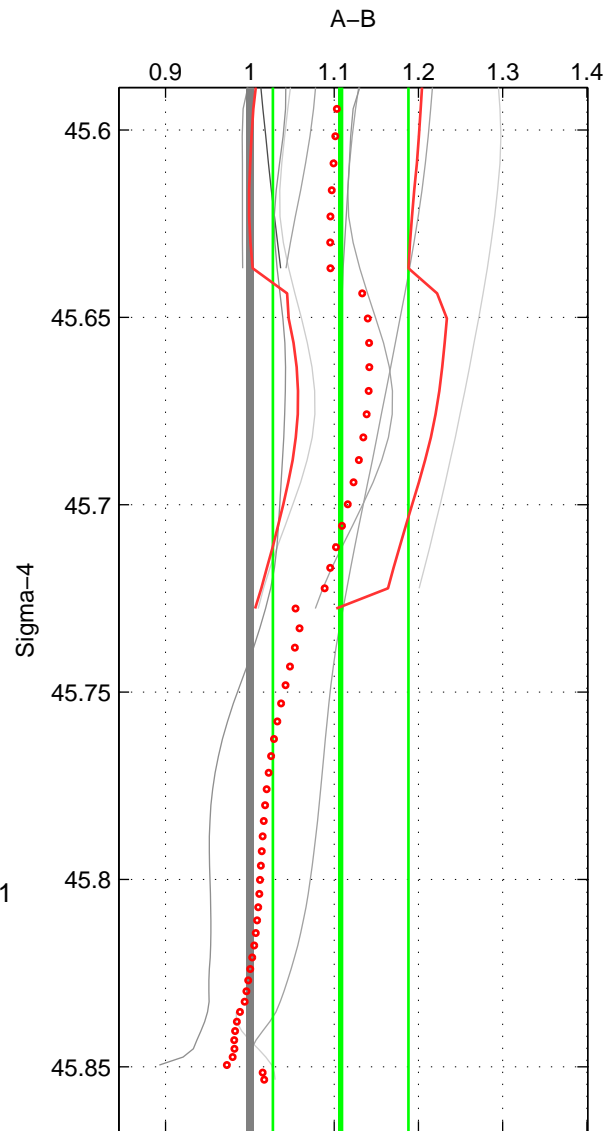

Cruise A (red). Date: Aug 1993 Cruisename: 251-33MW19930704.1
 Cruise B (blue). Date: Feb 2001 Cruisename: 263-35A320010203

*** "Favourite" values are those of space 2.

	Offset	O.StDev	Ratio	R.Stdev	Rating
SIGMA:	0.123	0.092	1.108	0.081	4
THETA:	0.088	0.087	1.069	0.069	5
DEPTH:	0.081	0.088	1.060	0.069	4
FAV.:	0.088	0.087	1.069	0.069	5

Profiles of A: 8
 Profiles of B: 4
 Diff profs: 9
 WMoffset (A-B): 0.12258
 WMoffset stdev: 0.092051
 WMratio (A/B): 1.1077
 WMratio stdev: 0.080536

Quality (1-5): 4

Profiles of A: 8
 Profiles of B: 4
 Diff profs: 9
 WMoffset (A-B): 0.087566
 WMoffset stdev: 0.087053
 WMratio (A/B): 1.0688
 WMratio stdev: 0.068551

Quality (1-5): 5

Profiles of A: 8
 Profiles of B: 4
 Diff profs: 9
 WMoffset (A-B): 0.080854
 WMoffset stdev: 0.088294
 WMratio (A/B): 1.0603
 WMratio stdev: 0.068765

Quality (1-5): 4