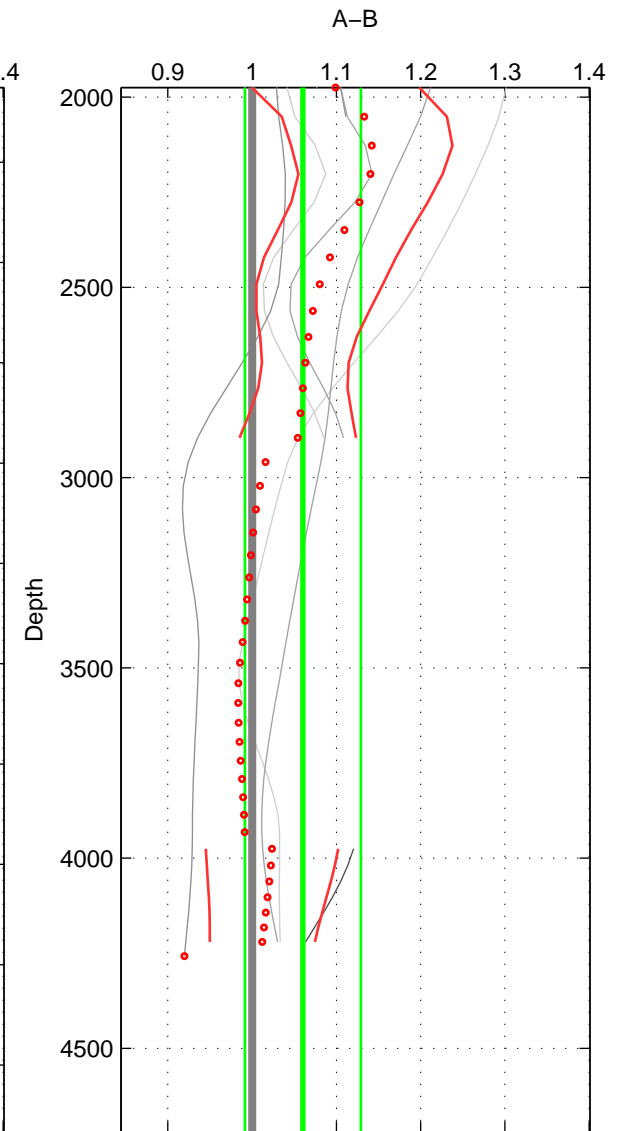

Cruise A (red). Date: Aug 1993 Cruisename: 251-33MW19930704.1
 Cruise B (blue). Date: Feb 2001 Cruisename: 263-35A320010203

*** "Favourite" values are those of space 2.

	Offset	O.StDev	Ratio	R.Stdev	Rating
SIGMA:	0.123	0.092	1.108	0.081	4
THETA:	0.088	0.087	1.069	0.069	5
DEPTH:	0.081	0.088	1.060	0.069	4
FAV.:	0.088	0.087	1.069	0.069	5

Profiles of A: 8
 Profiles of B: 4
 Diff profs: 9
 WMoffset (A-B): 0.12258
 WMoffset stdev: 0.092051
 WMratio (A/B): 1.1077
 WMratio stdev: 0.080536

Quality (1-5): 4

Profiles of A: 8
 Profiles of B: 4
 Diff profs: 9
 WMoffset (A-B): 0.087566
 WMoffset stdev: 0.087053
 WMratio (A/B): 1.0688
 WMratio stdev: 0.068551

Quality (1-5): 5

Profiles of A: 8
 Profiles of B: 4
 Diff profs: 9
 WMoffset (A-B): 0.080854
 WMoffset stdev: 0.088294
 WMratio (A/B): 1.0603
 WMratio stdev: 0.068765

Quality (1-5): 4