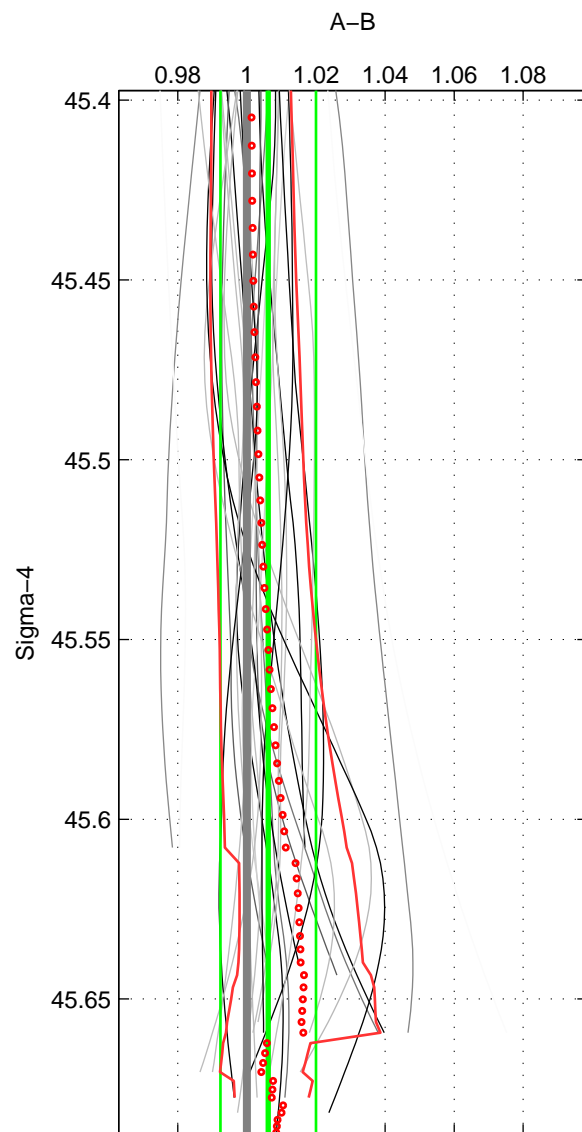

Cruise A (red). Date: Jul 2002 Cruisename: 697-49UP20020620

Cruise B (blue). Date: Feb 2007 Cruisename: 714-49UP20070118

*** "Favourite" values are means of spaces 1 2 3.

	Offset	O.StDev	Ratio	R.Stdev	Rating
SIGMA:	0.018	0.040	1.006	0.014	4
THETA:	0.020	0.041	1.007	0.014	4
DEPTH:	0.027	0.043	1.009	0.015	4
FAV.:	0.022	0.041	1.007	0.014	4

Profiles of A: 9
 Profiles of B: 10
 Diff profs : 27
 WMoffset (A-B): 0.018088
 WMoffset stdev: 0.039956
 WMratio (A/B): 1.0062
 WMratio stdev: 0.013802

Quality (1-5): 4

Profiles of A: 9
 Profiles of B: 10
 Diff profs : 27
 WMoffset (A-B): 0.020207
 WMoffset stdev: 0.040777
 WMratio (A/B): 1.0069
 WMratio stdev: 0.014061

Quality (1-5): 4

Profiles of A: 9
 Profiles of B: 10
 Diff profs : 27
 WMoffset (A-B): 0.026545
 WMoffset stdev: 0.043486
 WMratio (A/B): 1.0091
 WMratio stdev: 0.015031

Quality (1-5): 4