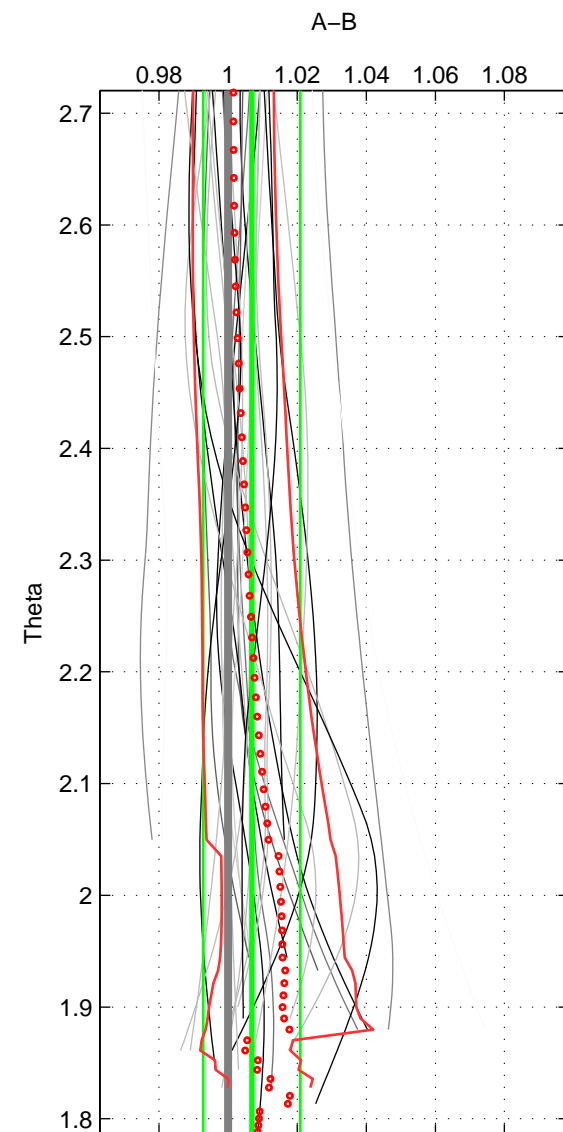

Cruise A (red). Date: Jul 2002 Cruisename: 697-49UP20020620

Cruise B (blue). Date: Feb 2007 Cruisename: 714-49UP20070118

*** "Favourite" values are means of spaces 1 2 3.

	Offset	O.StDev	Ratio	R.Stdev	Rating
SIGMA:	0.018	0.040	1.006	0.014	4
THETA:	0.020	0.041	1.007	0.014	4
DEPTH:	0.027	0.043	1.009	0.015	4
FAV.:	0.022	0.041	1.007	0.014	4

Profiles of A: 9
 Profiles of B: 10
 Diff profs : 27
 WMoffset (A-B): 0.018088
 WMoffset stdev: 0.039956
 WMratio (A/B): 1.0062
 WMratio stdev: 0.013802

Quality (1-5): 4

Profiles of A: 9
 Profiles of B: 10
 Diff profs : 27
 WMoffset (A-B): 0.020207
 WMoffset stdev: 0.040777
 WMratio (A/B): 1.0069
 WMratio stdev: 0.014061

Quality (1-5): 4

Profiles of A: 9
 Profiles of B: 10
 Diff profs : 27
 WMoffset (A-B): 0.026545
 WMoffset stdev: 0.043486
 WMratio (A/B): 1.0091
 WMratio stdev: 0.015031

Quality (1-5): 4