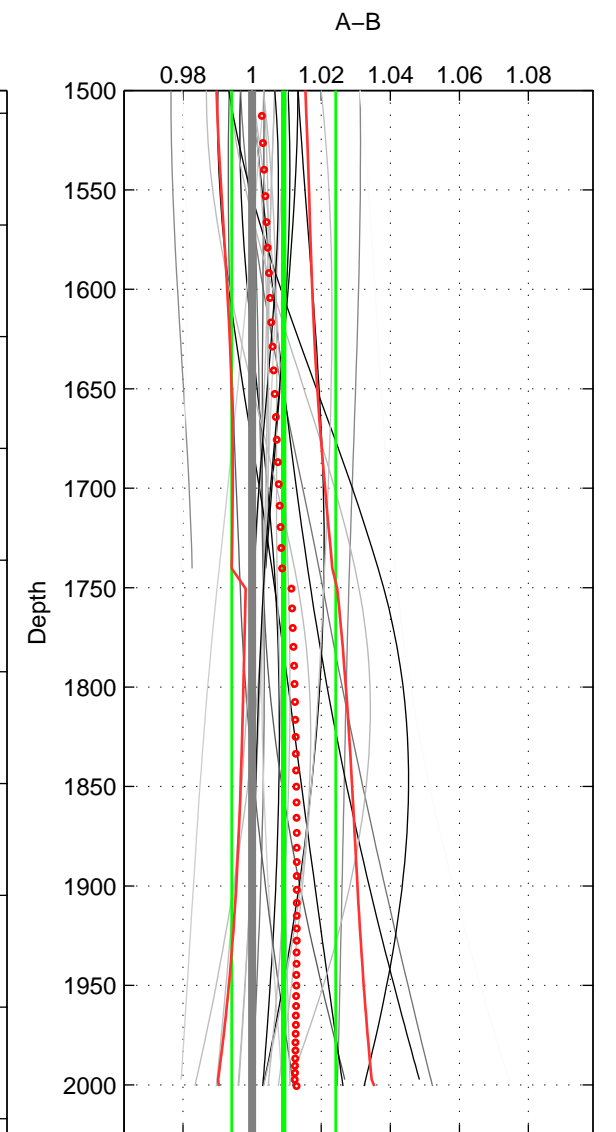

Cruise A (red). Date: Jul 2002 Cruisename: 697-49UP20020620

Cruise B (blue). Date: Feb 2007 Cruisename: 714-49UP20070118

*** "Favourite" values are means of spaces 1 2 3.

	Offset	O.StDev	Ratio	R.Stdev	Rating
SIGMA:	0.018	0.040	1.006	0.014	4
THETA:	0.020	0.041	1.007	0.014	4
DEPTH:	0.027	0.043	1.009	0.015	4
FAV.:	0.022	0.041	1.007	0.014	4

Profiles of A: 9
 Profiles of B: 10
 Diff profs : 27
 WMoffset (A-B): 0.018088
 WMoffset stdev: 0.039956
 WMratio (A/B): 1.0062
 WMratio stdev: 0.013802

Quality (1-5): 4

Profiles of A: 9
 Profiles of B: 10
 Diff profs : 27
 WMoffset (A-B): 0.020207
 WMoffset stdev: 0.040777
 WMratio (A/B): 1.0069
 WMratio stdev: 0.014061

Quality (1-5): 4

Profiles of A: 9
 Profiles of B: 10
 Diff profs : 27
 WMoffset (A-B): 0.026545
 WMoffset stdev: 0.043486
 WMratio (A/B): 1.0091
 WMratio stdev: 0.015031

Quality (1-5): 4