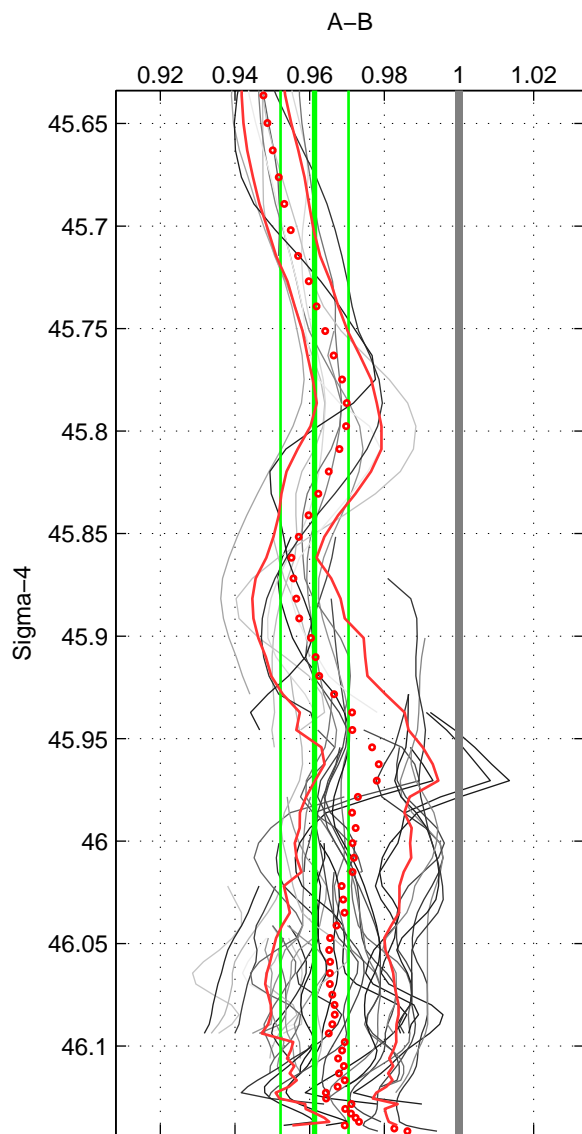

Cruise A (red). Date: Apr 2008 Cruisename: 339-09AR20080322
 Cruise B (blue). Date: Jan 1995 Cruisename: 384-49HH19941213

*** "Favourite" values are means of spaces 1 2 3.

	Offset	O.StDev	Ratio	R.Stdev	Rating
SIGMA:	-0.089	0.021	0.961	0.009	5
THETA:	-0.082	0.024	0.965	0.010	5
DEPTH:	-0.074	0.036	0.968	0.015	5
FAV. :	-0.082	0.027	0.965	0.012	5

Profiles of A: 25
 Profiles of B: 6
 Diff profs : 53
 WMoffset (A-B): -0.089481
 WMoffset stdev: 0.020996
 WMratio (A/B): 0.9613
 WMratio stdev: 0.0090914

Quality (1-5): 5

Profiles of A: 25
 Profiles of B: 6
 Diff profs : 52
 WMoffset (A-B): -0.081879
 WMoffset stdev: 0.024102
 WMratio (A/B): 0.96462
 WMratio stdev: 0.010443

Quality (1-5): 5

Profiles of A: 25
 Profiles of B: 6
 Diff profs : 53
 WMoffset (A-B): -0.074142
 WMoffset stdev: 0.035503
 WMratio (A/B): 0.96833
 WMratio stdev: 0.015201

Quality (1-5): 5