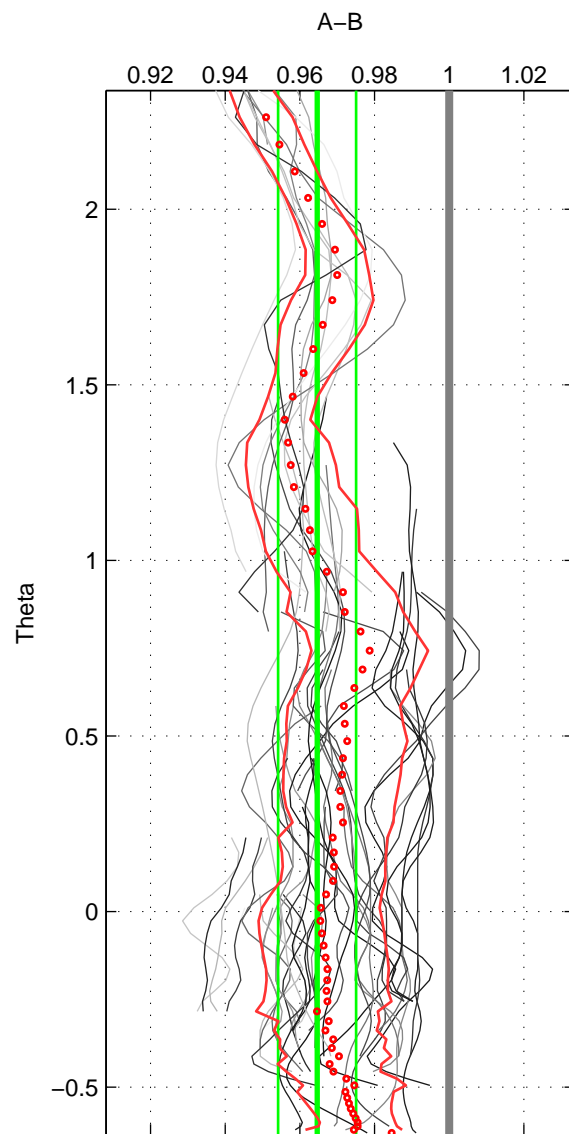

Cruise A (red). Date: Apr 2008 Cruisename: 339-09AR20080322
 Cruise B (blue). Date: Jan 1995 Cruisename: 384-49HH19941213

*** "Favourite" values are means of spaces 1 2 3.

	Offset	O.StDev	Ratio	R.Stdev	Rating
SIGMA:	-0.089	0.021	0.961	0.009	5
THETA:	-0.082	0.024	0.965	0.010	5
DEPTH:	-0.074	0.036	0.968	0.015	5
FAV. :	-0.082	0.027	0.965	0.012	5

Profiles of A: 25
 Profiles of B: 6
 Diff profs : 53
 WMoffset (A-B): -0.089481
 WMoffset stdev: 0.020996
 WMratio (A/B): 0.9613
 WMratio stdev: 0.0090914

Quality (1-5): 5

Profiles of A: 25
 Profiles of B: 6
 Diff profs : 52
 WMoffset (A-B): -0.081879
 WMoffset stdev: 0.024102
 WMratio (A/B): 0.96462
 WMratio stdev: 0.010443

Quality (1-5): 5

Profiles of A: 25
 Profiles of B: 6
 Diff profs : 53
 WMoffset (A-B): -0.074142
 WMoffset stdev: 0.035503
 WMratio (A/B): 0.96833
 WMratio stdev: 0.015201

Quality (1-5): 5