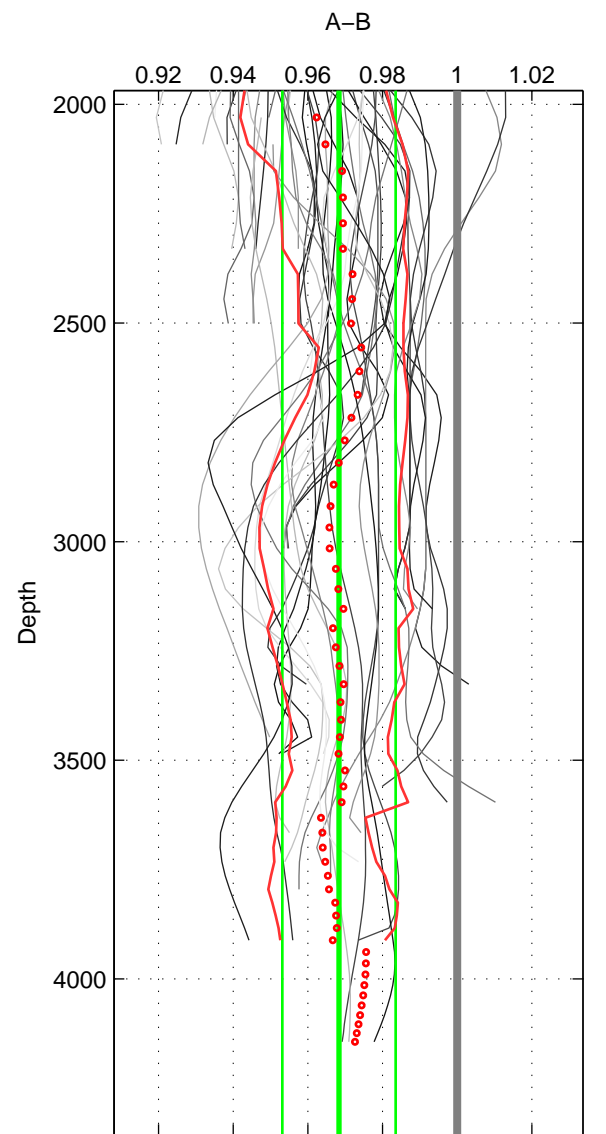

Cruise A (red). Date: Apr 2008 Cruisename: 339-09AR20080322
 Cruise B (blue). Date: Jan 1995 Cruisename: 384-49HH19941213

*** "Favourite" values are means of spaces 1 2 3.

	Offset	O.StDev	Ratio	R.Stdev	Rating
SIGMA:	-0.089	0.021	0.961	0.009	5
THETA:	-0.082	0.024	0.965	0.010	5
DEPTH:	-0.074	0.036	0.968	0.015	5
FAV. :	-0.082	0.027	0.965	0.012	5

Profiles of A: 25
 Profiles of B: 6
 Diff profs : 53
 WMoffset (A-B): -0.089481
 WMoffset stdev: 0.020996
 WMratio (A/B): 0.9613
 WMratio stdev: 0.0090914

Quality (1-5): 5

Profiles of A: 25
 Profiles of B: 6
 Diff profs : 52
 WMoffset (A-B): -0.081879
 WMoffset stdev: 0.024102
 WMratio (A/B): 0.96462
 WMratio stdev: 0.010443

Quality (1-5): 5

Profiles of A: 25
 Profiles of B: 6
 Diff profs : 53
 WMoffset (A-B): -0.074142
 WMoffset stdev: 0.035503
 WMratio (A/B): 0.96833
 WMratio stdev: 0.015201

Quality (1-5): 5