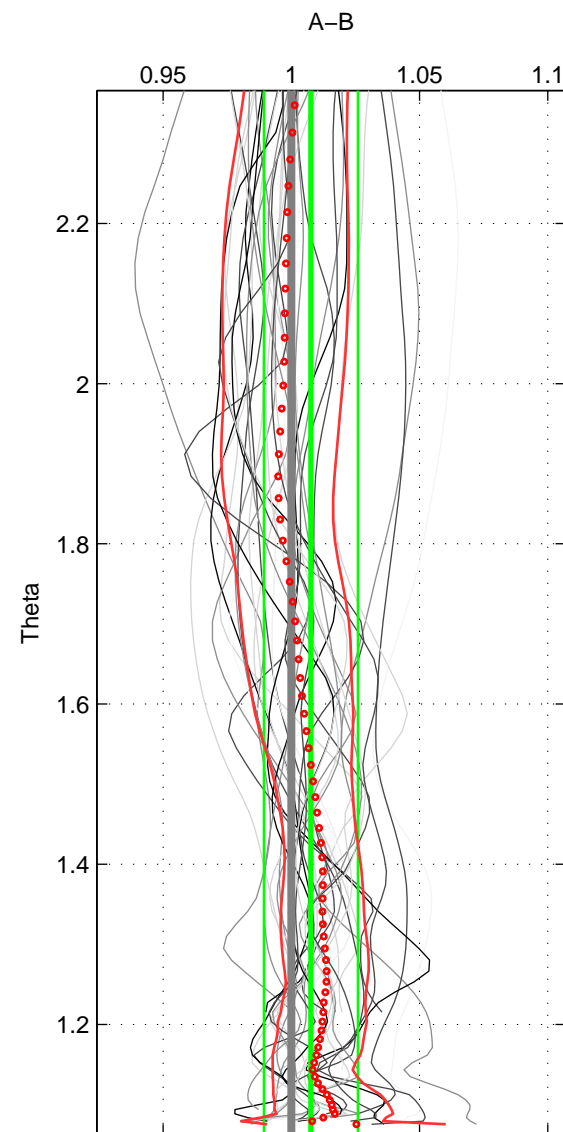

Cruise A (red). Date: Sep 1992 Cruisename: 494-322019920816
 Cruise B (blue). Date: Jun 2001 Cruisename: 591-49NZ20010604

*** "Favourite" values are means of spaces 1 2 3.

	Offset	O.StDev	Ratio	R.Stdev	Rating
SIGMA:	0.013	0.051	1.005	0.018	5
THETA:	0.022	0.050	1.008	0.018	5
DEPTH:	0.014	0.038	1.005	0.015	5
FAV.:	0.016	0.046	1.006	0.017	5

Profiles of A: 27
 Profiles of B: 5
 Diff profs : 31
 WMoffset (A-B): 0.013222
 WMoffset stdev: 0.051056
 WMratio (A/B): 1.0046
 WMratio stdev: 0.018401

Quality (1-5): 5

Profiles of A: 27
 Profiles of B: 5
 Diff profs : 31
 WMoffset (A-B): 0.021729
 WMoffset stdev: 0.049666
 WMratio (A/B): 1.0077
 WMratio stdev: 0.018326

Quality (1-5): 5

Profiles of A: 27
 Profiles of B: 5
 Diff profs : 31
 WMoffset (A-B): 0.013847
 WMoffset stdev: 0.037509
 WMratio (A/B): 1.0053
 WMratio stdev: 0.01456

Quality (1-5): 5