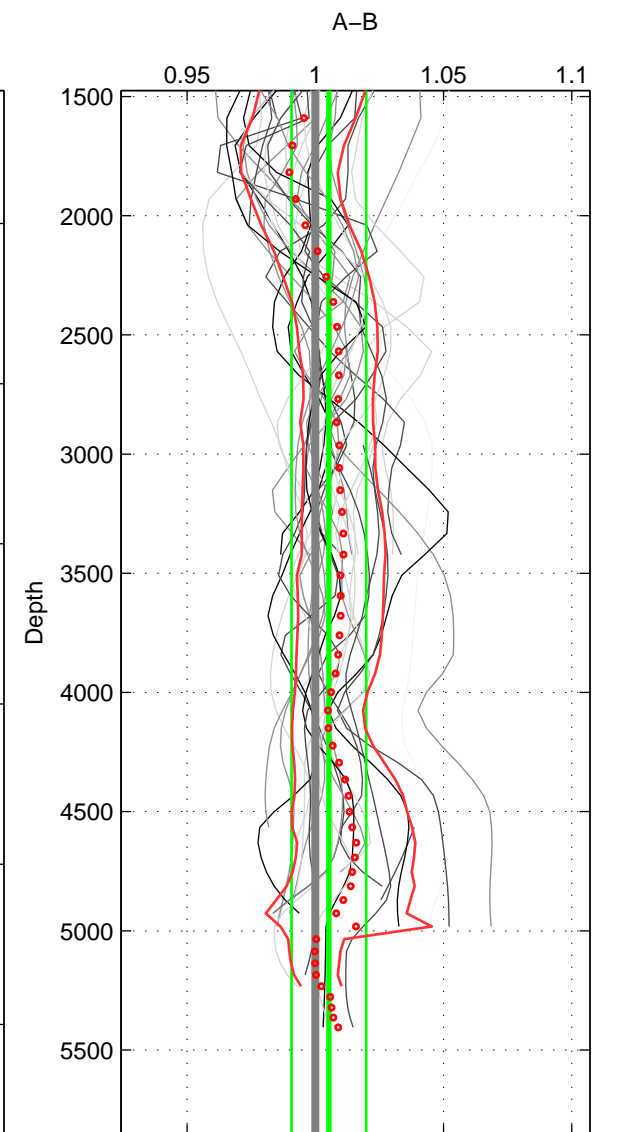

Cruise A (red). Date: Sep 1992 Cruisename: 494-322019920816
 Cruise B (blue). Date: Jun 2001 Cruisename: 591-49NZ20010604

*** "Favourite" values are means of spaces 1 2 3.

	Offset	O.StDev	Ratio	R.Stdev	Rating
SIGMA:	0.013	0.051	1.005	0.018	5
THETA:	0.022	0.050	1.008	0.018	5
DEPTH:	0.014	0.038	1.005	0.015	5
FAV.:	0.016	0.046	1.006	0.017	5

Profiles of A: 27
 Profiles of B: 5
 Diff profs : 31
 WMoffset (A-B): 0.013222
 WMoffset stdev: 0.051056
 WMratio (A/B): 1.0046
 WMratio stdev: 0.018401

Quality (1-5): 5

Profiles of A: 27
 Profiles of B: 5
 Diff profs : 31
 WMoffset (A-B): 0.021729
 WMoffset stdev: 0.049666
 WMratio (A/B): 1.0077
 WMratio stdev: 0.018326

Quality (1-5): 5

Profiles of A: 27
 Profiles of B: 5
 Diff profs : 31
 WMoffset (A-B): 0.013847
 WMoffset stdev: 0.037509
 WMratio (A/B): 1.0053
 WMratio stdev: 0.01456

Quality (1-5): 5