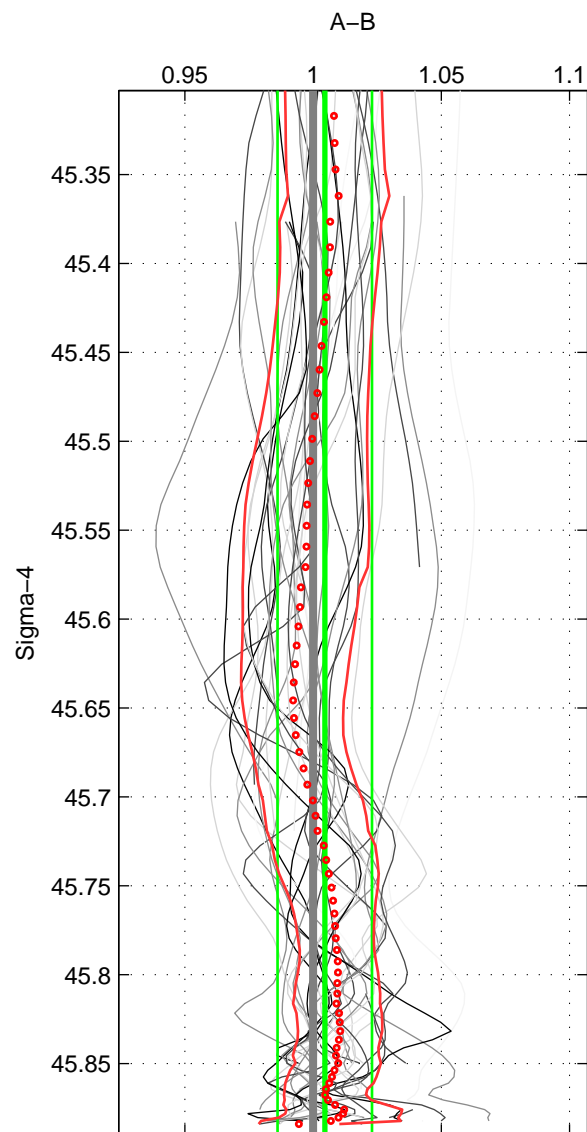

Cruise A (red). Date: Sep 1992 Cruisename: 494-322019920816
 Cruise B (blue). Date: Jun 2001 Cruisename: 591-49NZ20010604

*** "Favourite" values are means of spaces 1 2 3.

	Offset	O.StDev	Ratio	R.Stdev	Rating
SIGMA:	0.013	0.051	1.005	0.018	5
THETA:	0.022	0.050	1.008	0.018	5
DEPTH:	0.014	0.038	1.005	0.015	5
FAV.:	0.016	0.046	1.006	0.017	5

Profiles of A: 27
 Profiles of B: 5
 Diff profs : 31
 WMoffset (A-B): 0.013222
 WMoffset stdev: 0.051056
 WMratio (A/B): 1.0046
 WMratio stdev: 0.018401

Quality (1-5): 5

Profiles of A: 27
 Profiles of B: 5
 Diff profs : 31
 WMoffset (A-B): 0.021729
 WMoffset stdev: 0.049666
 WMratio (A/B): 1.0077
 WMratio stdev: 0.018326

Quality (1-5): 5

Profiles of A: 27
 Profiles of B: 5
 Diff profs : 31
 WMoffset (A-B): 0.013847
 WMoffset stdev: 0.037509
 WMratio (A/B): 1.0053
 WMratio stdev: 0.01456

Quality (1-5): 5