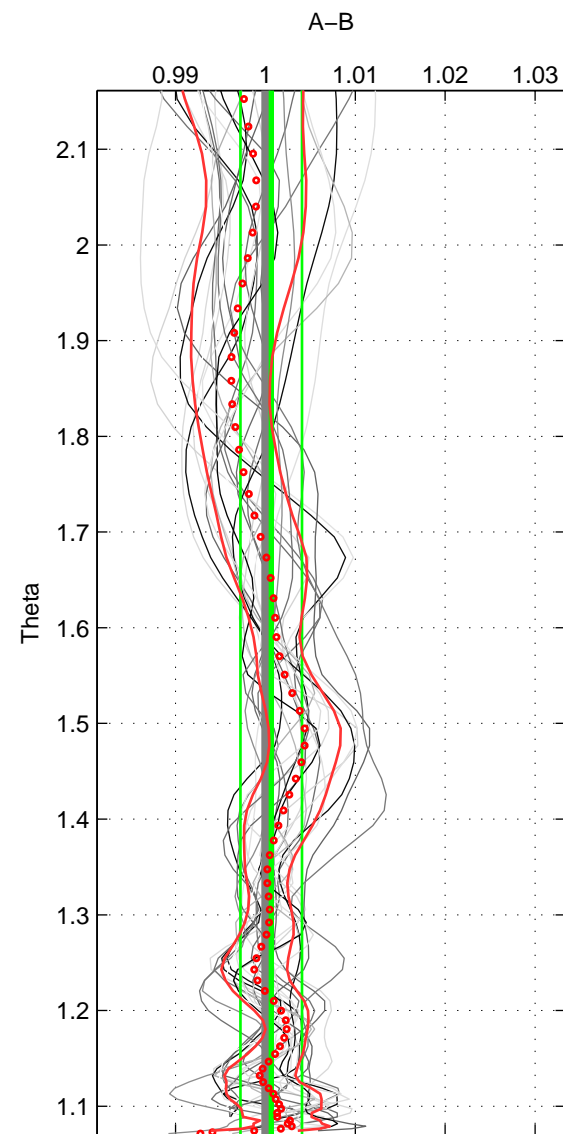

Cruise A (red). Date: Oct 2007 Cruisename: 613-49NZ20071008

Cruise B (blue). Date: Oct 2008 Cruisename: 615-49NZ20081011

\*\*\* "Favourite" values are means of spaces 1 2 3.

	Offset	O.StDev	Ratio	R.Stdev	Rating
SIGMA:	0.002	0.009	1.001	0.003	5
THETA:	0.002	0.009	1.001	0.003	5
DEPTH:	0.003	0.012	1.001	0.005	5
FAV.:	0.002	0.010	1.001	0.004	5

Profiles of A: 12  
 Profiles of B: 5  
 Diff profs : 24  
 WMoffset (A-B): 0.0016006  
 WMoffset stdev: 0.0090825  
 WMratio (A/B): 1.0005  
 WMratio stdev: 0.0033776

Quality (1-5): 5

Profiles of A: 12  
 Profiles of B: 5  
 Diff profs : 24  
 WMoffset (A-B): 0.001887  
 WMoffset stdev: 0.0091385  
 WMratio (A/B): 1.0007  
 WMratio stdev: 0.0034277

Quality (1-5): 5

Profiles of A: 12  
 Profiles of B: 5  
 Diff profs : 24  
 WMoffset (A-B): 0.0026239  
 WMoffset stdev: 0.011926  
 WMratio (A/B): 1.001  
 WMratio stdev: 0.0046698

Quality (1-5): 5