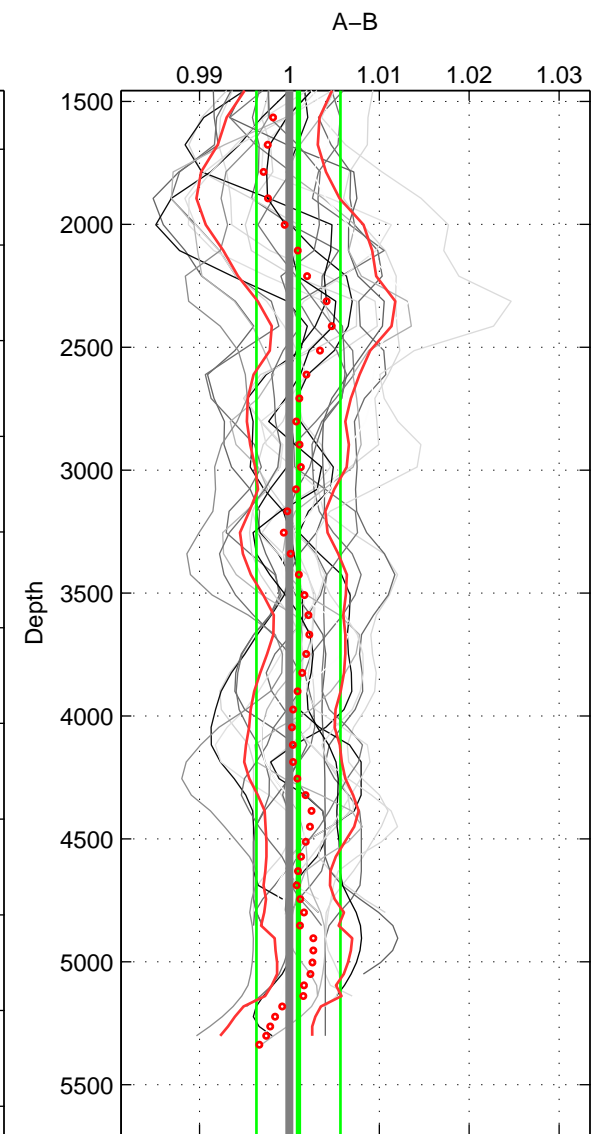

Cruise A (red). Date: Oct 2007 Cruisename: 613-49NZ20071008

Cruise B (blue). Date: Oct 2008 Cruisename: 615-49NZ20081011

\*\*\* "Favourite" values are means of spaces 1 2 3.

	Offset	O.StDev	Ratio	R.Stdev	Rating
SIGMA:	0.002	0.009	1.001	0.003	5
THETA:	0.002	0.009	1.001	0.003	5
DEPTH:	0.003	0.012	1.001	0.005	5
FAV.:	0.002	0.010	1.001	0.004	5

Profiles of A: 12  
 Profiles of B: 5  
 Diff profs : 24  
 WMoffset (A-B): 0.0016006  
 WMoffset stdev: 0.0090825  
 WMratio (A/B): 1.0005  
 WMratio stdev: 0.0033776

Quality (1-5): 5

Profiles of A: 12  
 Profiles of B: 5  
 Diff profs : 24  
 WMoffset (A-B): 0.001887  
 WMoffset stdev: 0.0091385  
 WMratio (A/B): 1.0007  
 WMratio stdev: 0.0034277

Quality (1-5): 5

Profiles of A: 12  
 Profiles of B: 5  
 Diff profs : 24  
 WMoffset (A-B): 0.0026239  
 WMoffset stdev: 0.011926  
 WMratio (A/B): 1.001  
 WMratio stdev: 0.0046698

Quality (1-5): 5