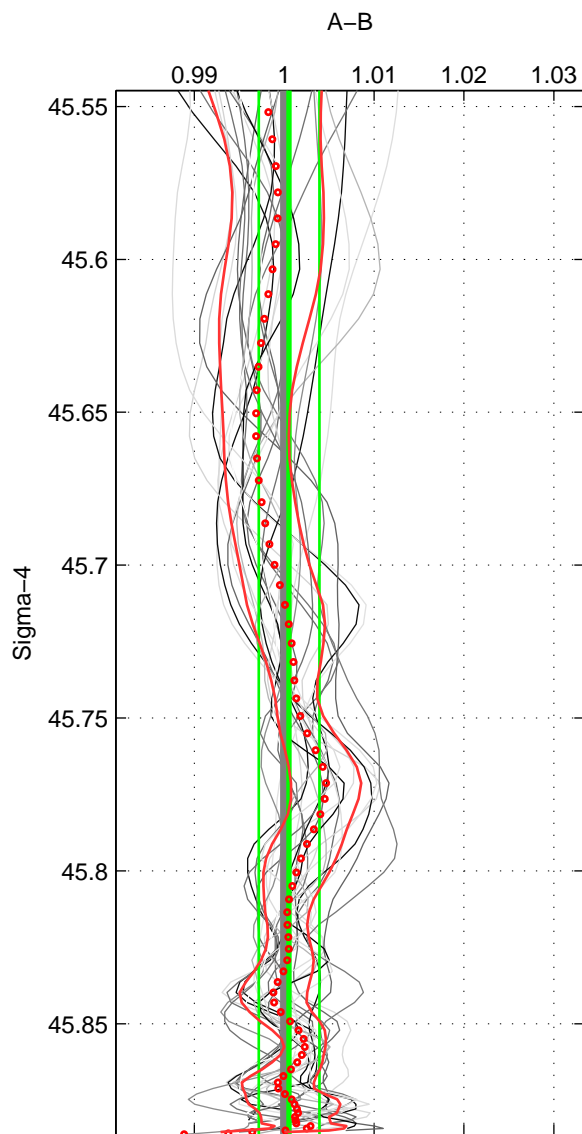

Cruise A (red). Date: Oct 2007 Cruisename: 613-49NZ20071008

Cruise B (blue). Date: Oct 2008 Cruisename: 615-49NZ20081011

\*\*\* "Favourite" values are means of spaces 1 2 3.

	Offset	O.StDev	Ratio	R.Stdev	Rating
SIGMA:	0.002	0.009	1.001	0.003	5
THETA:	0.002	0.009	1.001	0.003	5
DEPTH:	0.003	0.012	1.001	0.005	5
FAV.:	0.002	0.010	1.001	0.004	5

Profiles of A: 12  
 Profiles of B: 5  
 Diff profs : 24  
 WMoffset (A-B): 0.0016006  
 WMoffset stdev: 0.0090825  
 WMratio (A/B): 1.0005  
 WMratio stdev: 0.0033776

Quality (1-5): 5

Profiles of A: 12  
 Profiles of B: 5  
 Diff profs : 24  
 WMoffset (A-B): 0.001887  
 WMoffset stdev: 0.0091385  
 WMratio (A/B): 1.0007  
 WMratio stdev: 0.0034277

Quality (1-5): 5

Profiles of A: 12  
 Profiles of B: 5  
 Diff profs : 24  
 WMoffset (A-B): 0.0026239  
 WMoffset stdev: 0.011926  
 WMratio (A/B): 1.001  
 WMratio stdev: 0.0046698

Quality (1-5): 5