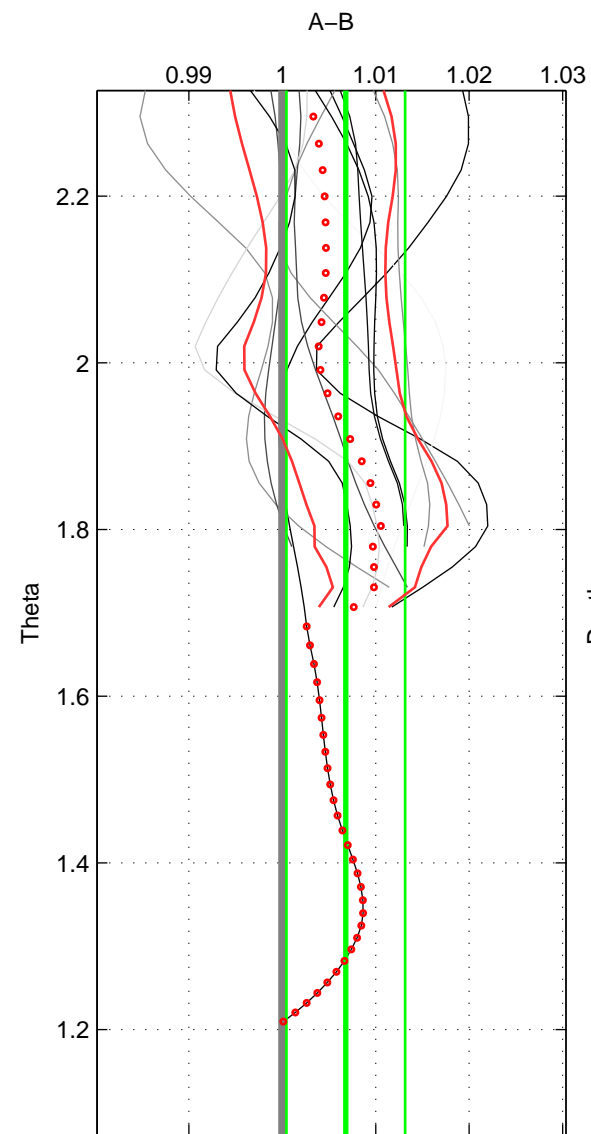

Cruise A (red). Date: Jun 2001 Cruisename: 591-49NZ20010604

Cruise B (blue). Date: Jun 2006 Cruisename: 711-49UP20060607

*** "Favourite" values are means of spaces 1 2.

	Offset	O.StDev	Ratio	R.Stdev	Rating
SIGMA:	0.019	0.020	1.006	0.007	4
THETA:	0.020	0.019	1.007	0.006	4
DEPTH:	0.027	0.010	1.009	0.003	3
FAV.:	0.020	0.019	1.007	0.007	4

Profiles of A: 8
 Profiles of B: 9
 Diff profs : 12
 WMoffset (A-B): 0.018968
 WMoffset stdev: 0.020337
 WMratio (A/B): 1.0064
 WMratio stdev: 0.0069022

Quality (1-5): 4

Profiles of A: 8
 Profiles of B: 9
 Diff profs : 12
 WMoffset (A-B): 0.020194
 WMoffset stdev: 0.018606
 WMratio (A/B): 1.0068
 WMratio stdev: 0.0063586

Quality (1-5): 4

Profiles of A: 8
 Profiles of B: 9
 Diff profs : 12
 WMoffset (A-B): 0.026623
 WMoffset stdev: 0.0098267
 WMratio (A/B): 1.0091
 WMratio stdev: 0.0034666

Quality (1-5): 3

Please note that statistics are bad.