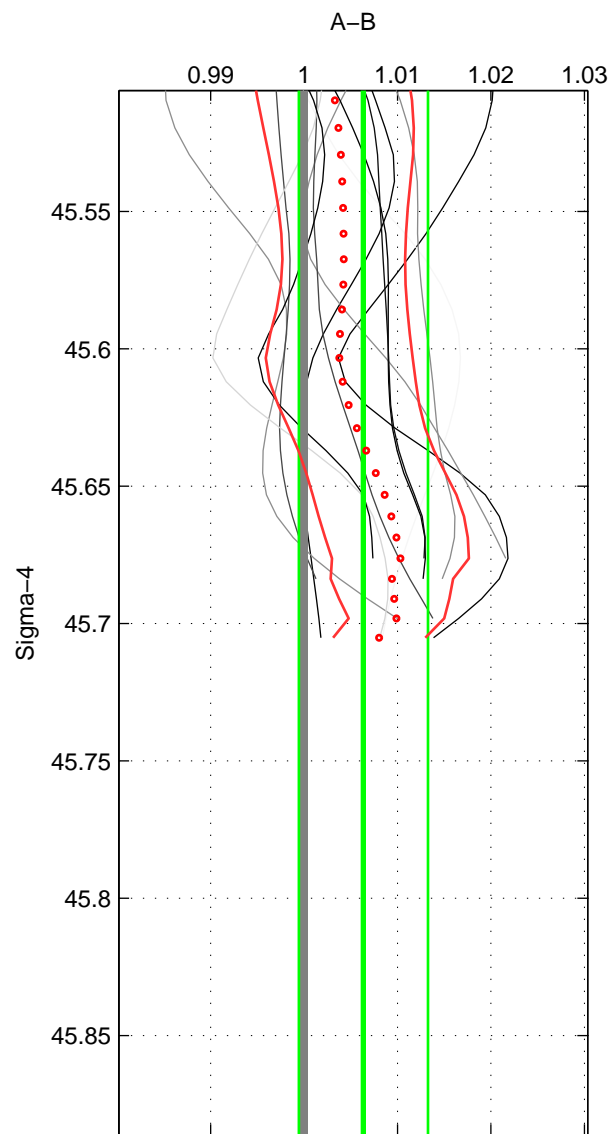

Cruise A (red). Date: Jun 2001 Cruisename: 591-49NZ20010604

Cruise B (blue). Date: Jun 2006 Cruisename: 711-49UP20060607

*** "Favourite" values are means of spaces 1 2.

	Offset	O.StDev	Ratio	R.Stdev	Rating
SIGMA:	0.019	0.020	1.006	0.007	4
THETA:	0.020	0.019	1.007	0.006	4
DEPTH:	0.027	0.010	1.009	0.003	3
FAV.:	0.020	0.019	1.007	0.007	4

Profiles of A: 8
 Profiles of B: 9
 Diff profs : 12
 WMoffset (A-B): 0.018968
 WMoffset stdev: 0.020337
 WMratio (A/B): 1.0064
 WMratio stdev: 0.0069022

Quality (1-5): 4

Profiles of A: 8
 Profiles of B: 9
 Diff profs : 12
 WMoffset (A-B): 0.020194
 WMoffset stdev: 0.018606
 WMratio (A/B): 1.0068
 WMratio stdev: 0.0063586

Quality (1-5): 4

Profiles of A: 8
 Profiles of B: 9
 Diff profs : 12
 WMoffset (A-B): 0.026623
 WMoffset stdev: 0.0098267
 WMratio (A/B): 1.0091
 WMratio stdev: 0.0034666

Quality (1-5): 3

Please note that statistics are bad.