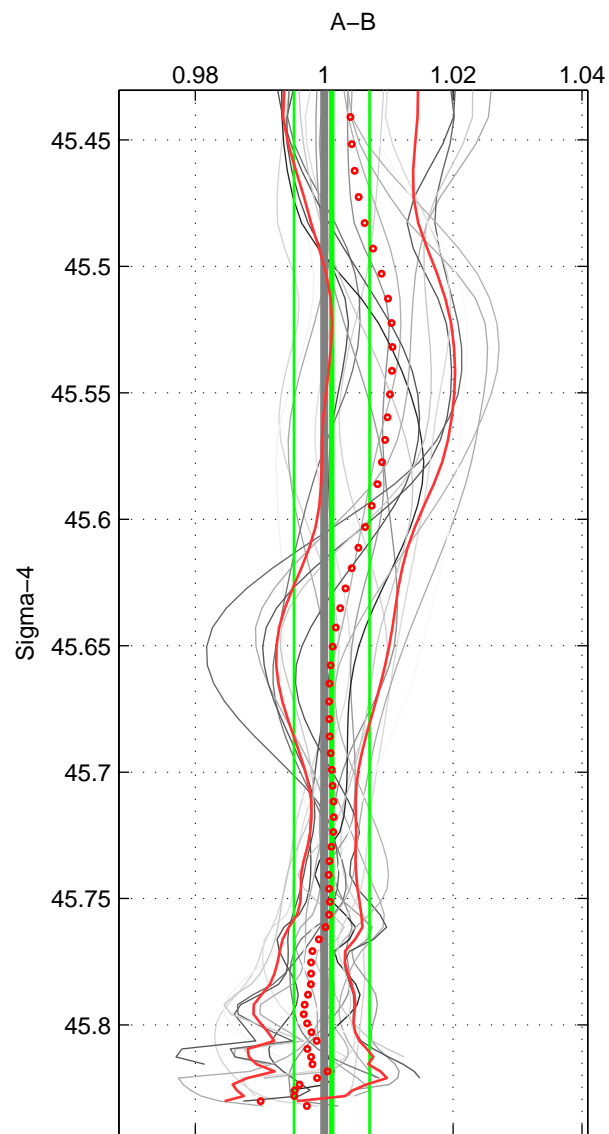

Cruise A (red). Date: Mar 1994 Cruisename: 481-31DS19940126

Cruise B (blue). Date: Mar 1989 Cruisename: 507-32MW19890206

*** "Favourite" values are means of spaces 1 2 3.

	Offset	O.StDev	Ratio	R.Stdev	Rating
SIGMA:	0.003	0.016	1.001	0.006	5
THETA:	0.005	0.016	1.002	0.006	5
DEPTH:	-0.007	0.020	0.998	0.007	5
FAV.:	0.000	0.017	1.000	0.006	5

Profiles of A: 6
 Profiles of B: 4
 Diff profs : 21
 WMoffset (A-B): 0.002933
 WMoffset stdev: 0.016232
 WMratio (A/B): 1.0012
 WMratio stdev: 0.0058731

Quality (1-5): 5

Profiles of A: 6
 Profiles of B: 4
 Diff profs : 21
 WMoffset (A-B): 0.004881
 WMoffset stdev: 0.016051
 WMratio (A/B): 1.0019
 WMratio stdev: 0.0058249

Quality (1-5): 5

Profiles of A: 6
 Profiles of B: 4
 Diff profs : 21
 WMoffset (A-B): -0.0067132
 WMoffset stdev: 0.020116
 WMratio (A/B): 0.99764
 WMratio stdev: 0.0073628

Quality (1-5): 5