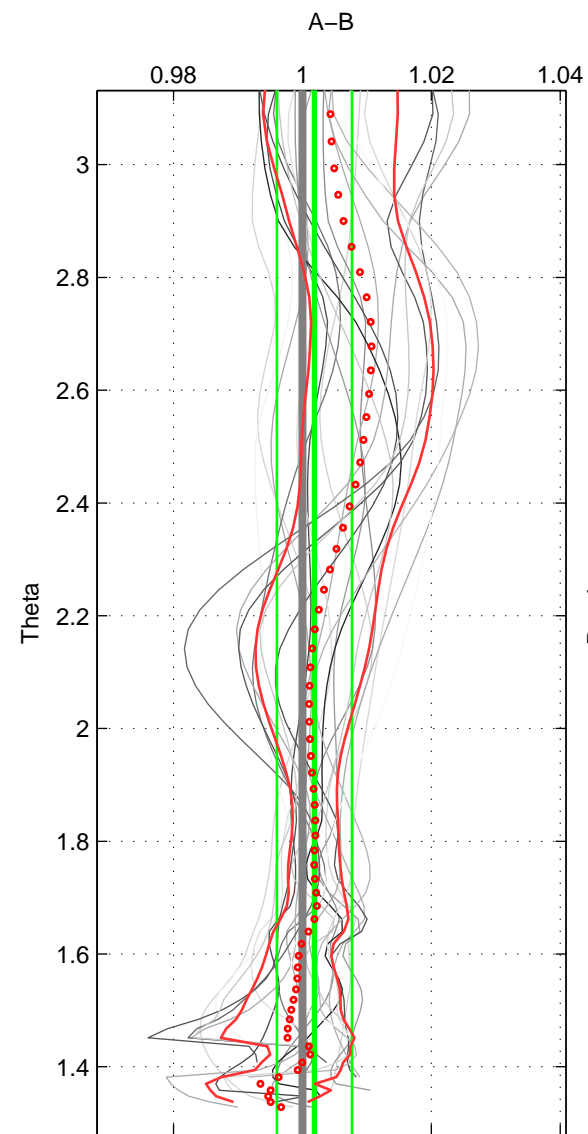

Cruise A (red). Date: Mar 1994 Cruisename: 481-31DS19940126

Cruise B (blue). Date: Mar 1989 Cruisename: 507-32MW19890206

*** "Favourite" values are means of spaces 1 2 3.

	Offset	O.StDev	Ratio	R.Stdev	Rating
SIGMA:	0.003	0.016	1.001	0.006	5
THETA:	0.005	0.016	1.002	0.006	5
DEPTH:	-0.007	0.020	0.998	0.007	5
FAV.:	0.000	0.017	1.000	0.006	5

Profiles of A: 6
 Profiles of B: 4
 Diff profs : 21
 WMoffset (A-B): 0.002933
 WMoffset stdev: 0.016232
 WMratio (A/B): 1.0012
 WMratio stdev: 0.0058731

Quality (1-5): 5

Profiles of A: 6
 Profiles of B: 4
 Diff profs : 21
 WMoffset (A-B): 0.004881
 WMoffset stdev: 0.016051
 WMratio (A/B): 1.0019
 WMratio stdev: 0.0058249

Quality (1-5): 5

Profiles of A: 6
 Profiles of B: 4
 Diff profs : 21
 WMoffset (A-B): -0.0067132
 WMoffset stdev: 0.020116
 WMratio (A/B): 0.99764
 WMratio stdev: 0.0073628

Quality (1-5): 5