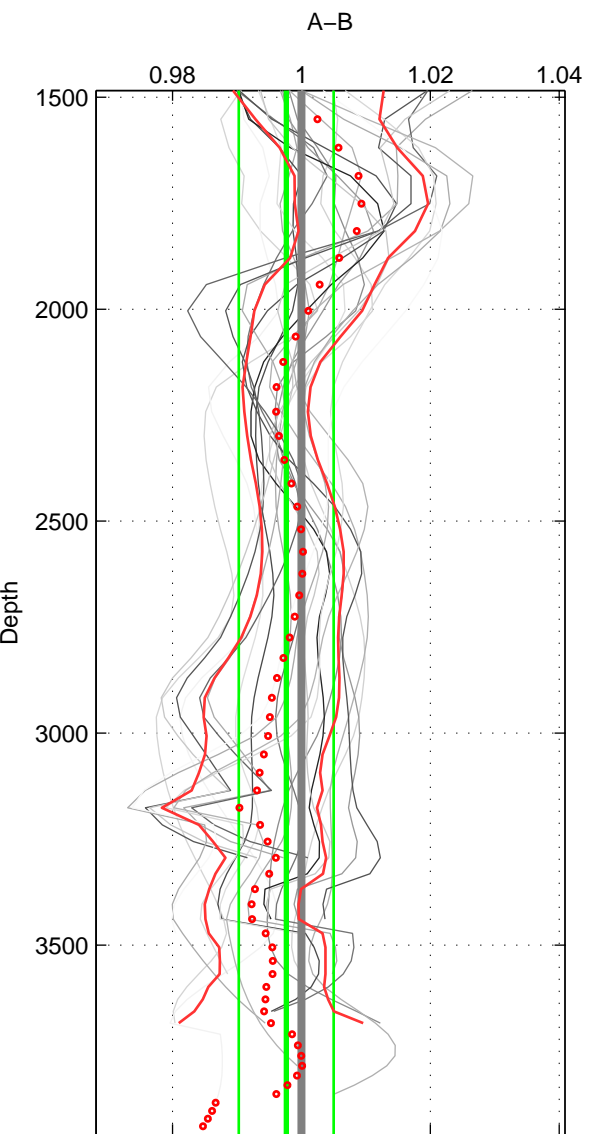

Cruise A (red). Date: Mar 1994 Cruisename: 481-31DS19940126

Cruise B (blue). Date: Mar 1989 Cruisename: 507-32MW19890206

*** "Favourite" values are means of spaces 1 2 3.

	Offset	O.StDev	Ratio	R.Stdev	Rating
SIGMA:	0.003	0.016	1.001	0.006	5
THETA:	0.005	0.016	1.002	0.006	5
DEPTH:	-0.007	0.020	0.998	0.007	5
FAV.:	0.000	0.017	1.000	0.006	5

Profiles of A: 6
 Profiles of B: 4
 Diff profs : 21
 WMoffset (A-B): 0.002933
 WMoffset stdev: 0.016232
 WMratio (A/B): 1.0012
 WMratio stdev: 0.0058731

Quality (1-5): 5

Profiles of A: 6
 Profiles of B: 4
 Diff profs : 21
 WMoffset (A-B): 0.004881
 WMoffset stdev: 0.016051
 WMratio (A/B): 1.0019
 WMratio stdev: 0.0058249

Quality (1-5): 5

Profiles of A: 6
 Profiles of B: 4
 Diff profs : 21
 WMoffset (A-B): -0.0067132
 WMoffset stdev: 0.020116
 WMratio (A/B): 0.99764
 WMratio stdev: 0.0073628

Quality (1-5): 5