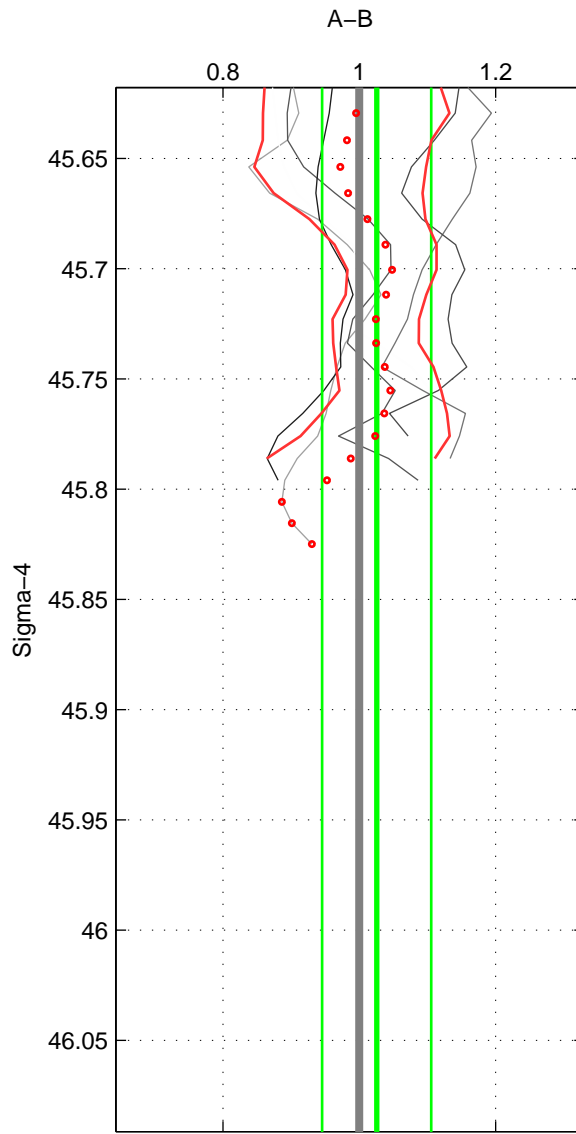

Cruise A (red). Date: Mar 2002 Cruisename: 213-29HE20020304  
 Cruise B (blue). Date: Nov 1972 Cruisename: 219-316N19720718.1

\*\*\* "Favourite" values are means of spaces 1 3.

	Offset	O.StDev	Ratio	R.Stdev	Rating
SIGMA:	0.033	0.109	1.026	0.080	3
THETA:	-0.084	0.097	0.963	0.053	2
DEPTH:	0.037	0.118	1.031	0.083	3
FAV.:	0.035	0.113	1.028	0.082	3

Profiles of A: 6  
 Profiles of B: 6  
 Diff profs : 6  
 WMoffset (A-B): 0.03255  
 WMoffset stdev: 0.10912  
 WMratio (A/B): 1.0255  
 WMratio stdev: 0.080135

Quality (1-5): 3

Please note that statistics are bad.

Profiles of A: 6  
 Profiles of B: 6  
 Diff profs : 6  
 WMoffset (A-B): -0.084476  
 WMoffset stdev: 0.097016  
 WMratio (A/B): 0.96303  
 WMratio stdev: 0.05343

Quality (1-5): 2

Profiles of A: 6  
 Profiles of B: 6  
 Diff profs : 6  
 WMoffset (A-B): 0.037289  
 WMoffset stdev: 0.11767  
 WMratio (A/B): 1.031  
 WMratio stdev: 0.082876