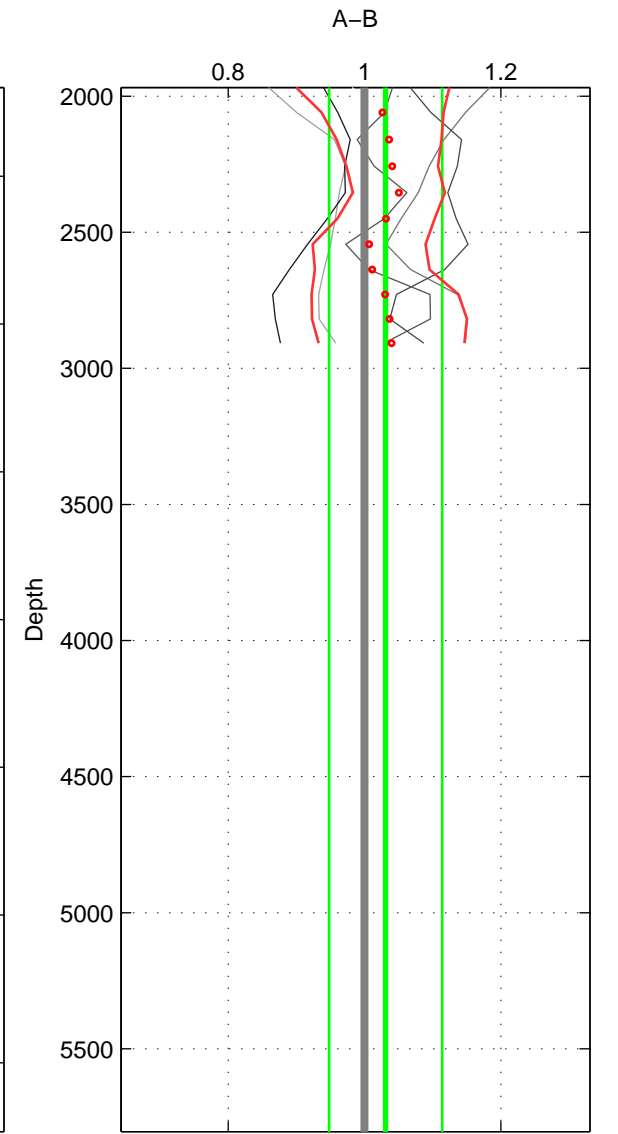

Cruise A (red). Date: Mar 2002 Cruisename: 213-29HE20020304  
 Cruise B (blue). Date: Nov 1972 Cruisename: 219-316N19720718.1

\*\*\* "Favourite" values are means of spaces 1 3.

	Offset	O.StDev	Ratio	R.Stdev	Rating
SIGMA:	0.033	0.109	1.026	0.080	3
THETA:	-0.084	0.097	0.963	0.053	2
DEPTH:	0.037	0.118	1.031	0.083	3
FAV.:	0.035	0.113	1.028	0.082	3

Profiles of A: 6  
 Profiles of B: 6  
 Diff profs : 6  
 WMoffset (A-B): 0.03255  
 WMoffset stdev: 0.10912  
 WMratio (A/B): 1.0255  
 WMratio stdev: 0.080135

Quality (1-5): 3

Please note that statistics are bad.

Profiles of A: 6  
 Profiles of B: 6  
 Diff profs : 6  
 WMoffset (A-B): -0.084476  
 WMoffset stdev: 0.097016  
 WMratio (A/B): 0.96303  
 WMratio stdev: 0.05343

Quality (1-5): 2

Profiles of A: 6  
 Profiles of B: 6  
 Diff profs : 6  
 WMoffset (A-B): 0.037289  
 WMoffset stdev: 0.11767  
 WMratio (A/B): 1.031  
 WMratio stdev: 0.082876