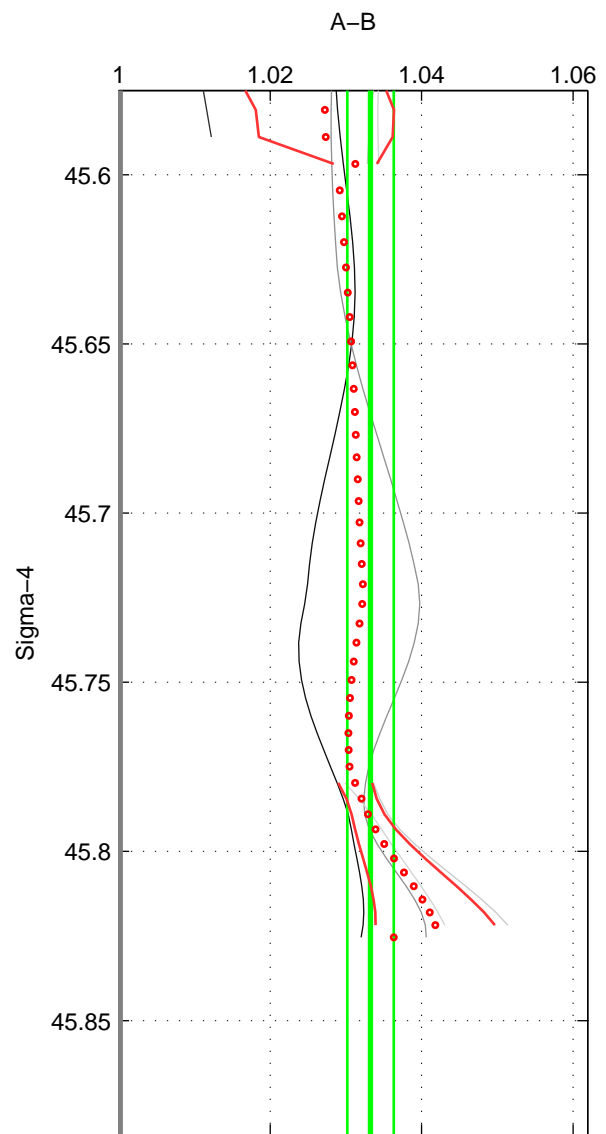

Cruise A (red). Date: Aug 1998 Cruisename: 567-49HO19980718  
 Cruise B (blue). Date: May 1999 Cruisename: 687-49UP19990419

\*\*\* "Favourite" values are means of spaces 1 2.

	Offset	O.StDev	Ratio	R.Stdev	Rating
SIGMA:	0.092	0.008	1.033	0.003	3
THETA:	0.088	0.017	1.031	0.006	3
DEPTH:	0.098	0.008	1.035	0.004	2
FAV.:	0.090	0.013	1.032	0.005	3

Profiles of A: 4  
 Profiles of B: 3  
 Diff profs : 6  
 WMoffset (A-B): 0.09165  
 WMoffset stdev: 0.0082878  
 WMratio (A/B): 1.0333  
 WMratio stdev: 0.0030663

Quality (1-5): 3

Profiles of A: 4  
 Profiles of B: 3  
 Diff profs : 6  
 WMoffset (A-B): 0.088172  
 WMoffset stdev: 0.017369  
 WMratio (A/B): 1.0312  
 WMratio stdev: 0.0062557

Quality (1-5): 3

Profiles of A: 4  
 Profiles of B: 3  
 Diff profs : 6  
 WMoffset (A-B): 0.098191  
 WMoffset stdev: 0.0079087  
 WMratio (A/B): 1.0351  
 WMratio stdev: 0.0037774

Quality (1-5): 2

Please note that statistics are bad.