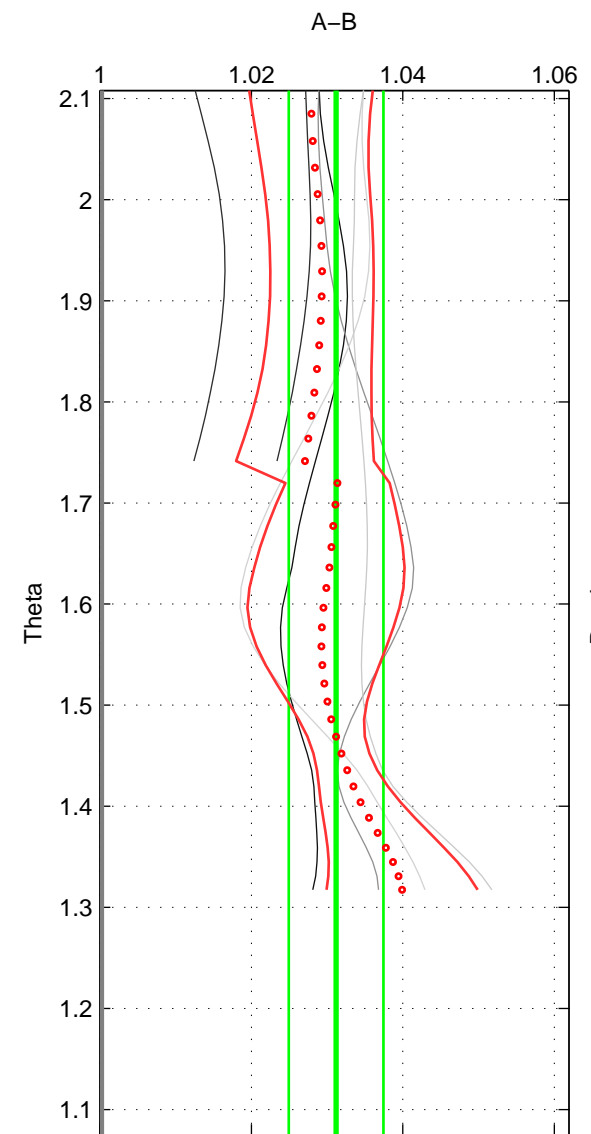

Cruise A (red). Date: Aug 1998 Cruisename: 567-49HO19980718  
 Cruise B (blue). Date: May 1999 Cruisename: 687-49UP19990419

\*\*\* "Favourite" values are means of spaces 1 2.

	Offset	O.StDev	Ratio	R.Stdev	Rating
SIGMA:	0.092	0.008	1.033	0.003	3
THETA:	0.088	0.017	1.031	0.006	3
DEPTH:	0.098	0.008	1.035	0.004	2
FAV.:	0.090	0.013	1.032	0.005	3

Profiles of A: 4  
 Profiles of B: 3  
 Diff profs : 6  
 WMoffset (A-B): 0.09165  
 WMoffset stdev: 0.0082878  
 WMratio (A/B): 1.0333  
 WMratio stdev: 0.0030663

Quality (1-5): 3

Profiles of A: 4  
 Profiles of B: 3  
 Diff profs : 6  
 WMoffset (A-B): 0.088172  
 WMoffset stdev: 0.017369  
 WMratio (A/B): 1.0312  
 WMratio stdev: 0.0062557

Quality (1-5): 3

Profiles of A: 4  
 Profiles of B: 3  
 Diff profs : 6  
 WMoffset (A-B): 0.098191  
 WMoffset stdev: 0.0079087  
 WMratio (A/B): 1.0351  
 WMratio stdev: 0.0037774

Quality (1-5): 2

Please note that statistics are bad.