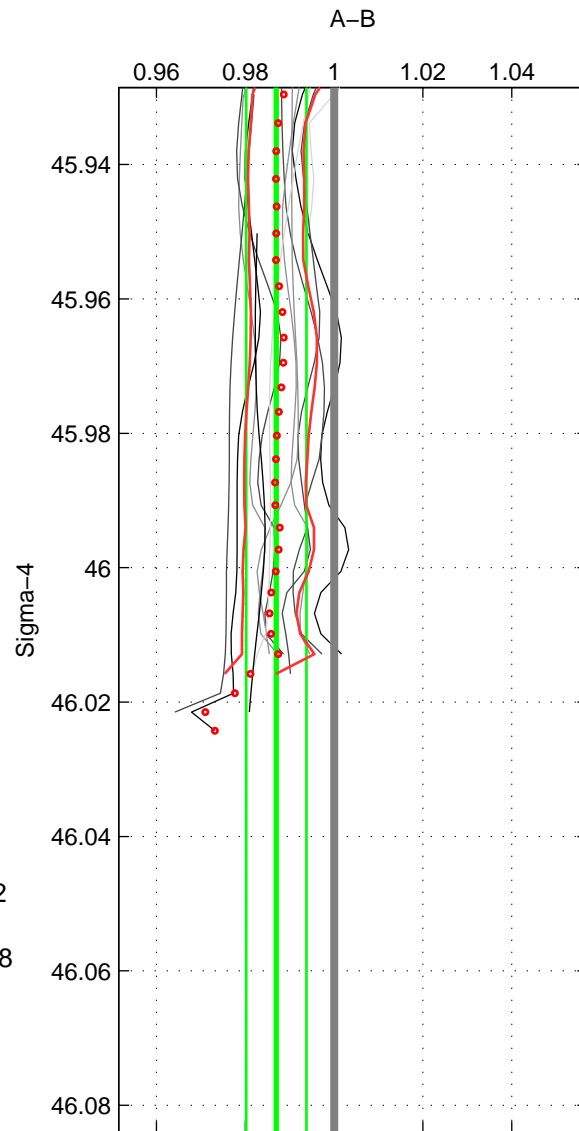

Cruise A (red). Date: Feb 2005 Cruisename: 126-06AQ20050122

Cruise B (blue). Date: Mar 2010 Cruisename: 256-33RO20100308

\*\*\* "Favourite" values are those of space 1.

	Offset	O.StDev	Ratio	R.Stdev	Rating
SIGMA:	-0.029	0.016	0.987	0.007	4
THETA:	-0.029	0.015	0.987	0.006	3
DEPTH:	-0.029	0.030	0.987	0.013	3
FAV.:	-0.029	0.016	0.987	0.007	4

Profiles of A: 3  
 Profiles of B: 6  
 Diff profs : 12  
 WMoffset (A-B): -0.029495  
 WMoffset stdev: 0.015503  
 WMratio (A/B): 0.98698  
 WMratio stdev: 0.0067787

Quality (1-5): 4

Profiles of A: 3  
 Profiles of B: 6  
 Diff profs : 12  
 WMoffset (A-B): -0.028954  
 WMoffset stdev: 0.014772  
 WMratio (A/B): 0.98721  
 WMratio stdev: 0.0064709

Quality (1-5): 3

Profiles of A: 3  
 Profiles of B: 6  
 Diff profs : 12  
 WMoffset (A-B): -0.0291  
 WMoffset stdev: 0.029813  
 WMratio (A/B): 0.98725  
 WMratio stdev: 0.012962

Quality (1-5): 3