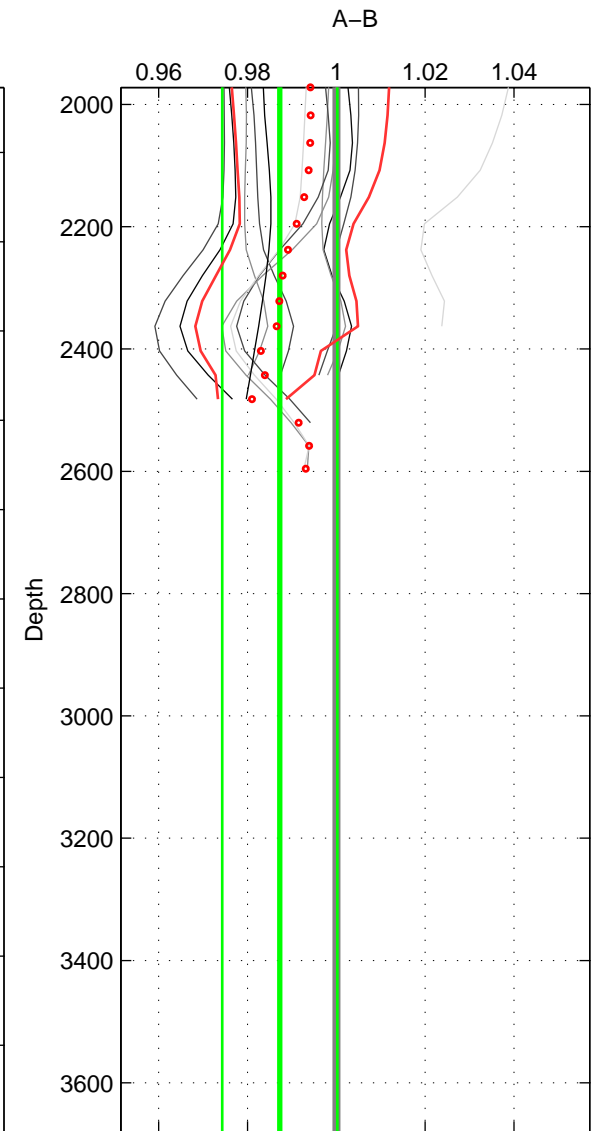

Cruise A (red). Date: Feb 2005 Cruisename: 126-06AQ20050122

Cruise B (blue). Date: Mar 2010 Cruisename: 256-33RO20100308

\*\*\* "Favourite" values are those of space 1.

	Offset	O.StDev	Ratio	R.Stdev	Rating
SIGMA:	-0.029	0.016	0.987	0.007	4
THETA:	-0.029	0.015	0.987	0.006	3
DEPTH:	-0.029	0.030	0.987	0.013	3
FAV.:	-0.029	0.016	0.987	0.007	4

Profiles of A: 3  
 Profiles of B: 6  
 Diff profs : 12  
 WMoffset (A-B): -0.029495  
 WMoffset stdev: 0.015503  
 WMratio (A/B): 0.98698  
 WMratio stdev: 0.0067787

Quality (1-5): 4

Profiles of A: 3  
 Profiles of B: 6  
 Diff profs : 12  
 WMoffset (A-B): -0.028954  
 WMoffset stdev: 0.014772  
 WMratio (A/B): 0.98721  
 WMratio stdev: 0.0064709

Quality (1-5): 3

Profiles of A: 3  
 Profiles of B: 6  
 Diff profs : 12  
 WMoffset (A-B): -0.0291  
 WMoffset stdev: 0.029813  
 WMratio (A/B): 0.98725  
 WMratio stdev: 0.012962

Quality (1-5): 3