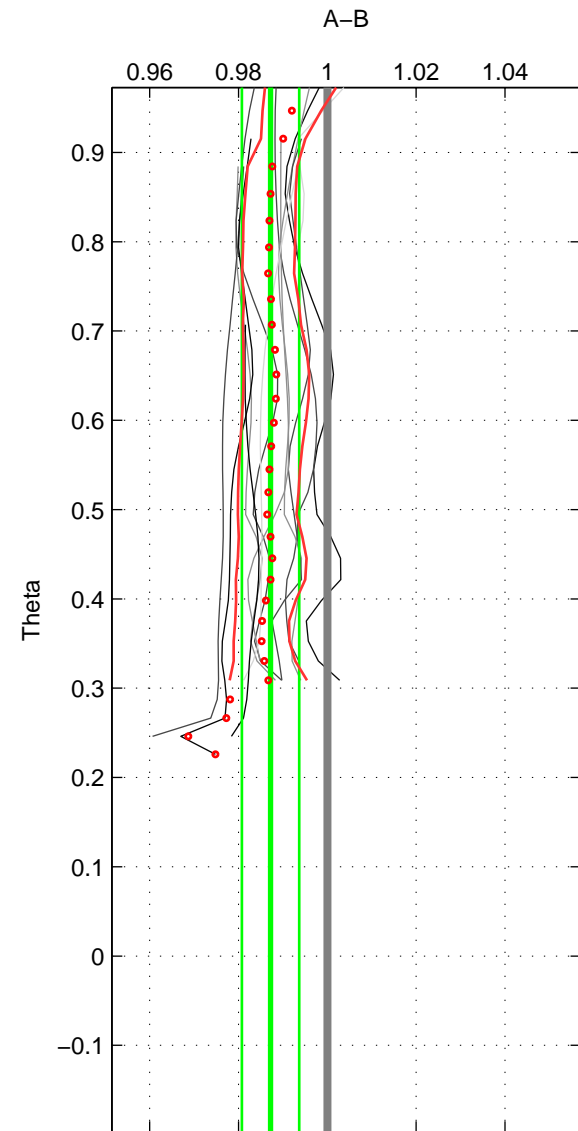

Cruise A (red). Date: Feb 2005 Cruisename: 126-06AQ20050122

Cruise B (blue). Date: Mar 2010 Cruisename: 256-33RO20100308

\*\*\* "Favourite" values are those of space 1.

	Offset	O.StDev	Ratio	R.Stdev	Rating
SIGMA:	-0.029	0.016	0.987	0.007	4
THETA:	-0.029	0.015	0.987	0.006	3
DEPTH:	-0.029	0.030	0.987	0.013	3
FAV.:	-0.029	0.016	0.987	0.007	4

Profiles of A: 3  
 Profiles of B: 6  
 Diff profs : 12  
 WMoffset (A-B): -0.029495  
 WMoffset stdev: 0.015503  
 WMratio (A/B): 0.98698  
 WMratio stdev: 0.0067787

Quality (1-5): 4

Profiles of A: 3  
 Profiles of B: 6  
 Diff profs : 12  
 WMoffset (A-B): -0.028954  
 WMoffset stdev: 0.014772  
 WMratio (A/B): 0.98721  
 WMratio stdev: 0.0064709

Quality (1-5): 3

Profiles of A: 3  
 Profiles of B: 6  
 Diff profs : 12  
 WMoffset (A-B): -0.0291  
 WMoffset stdev: 0.029813  
 WMratio (A/B): 0.98725  
 WMratio stdev: 0.012962

Quality (1-5): 3