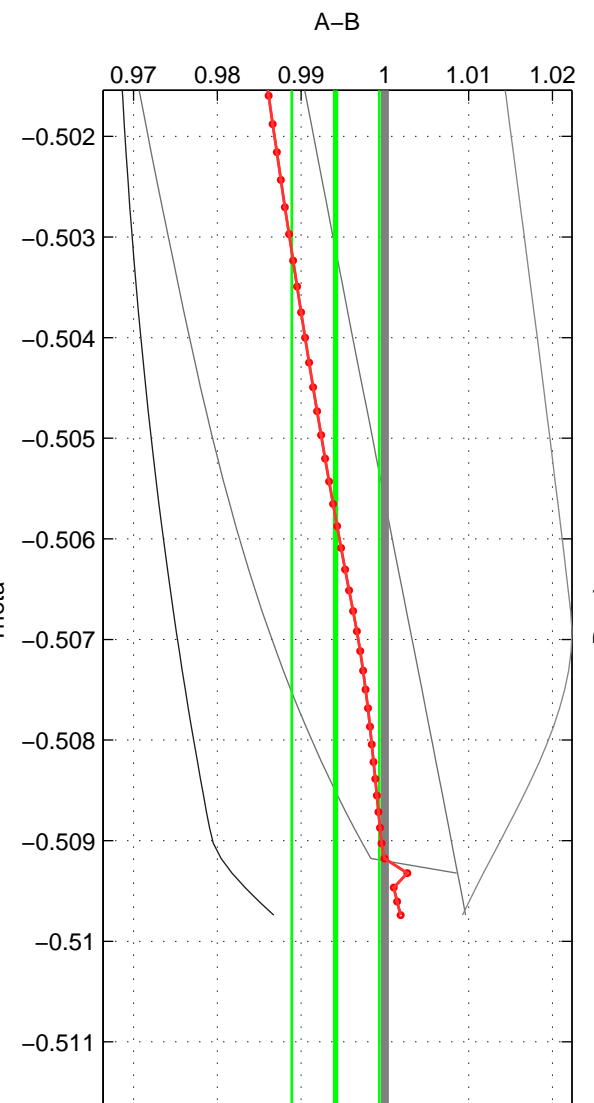

Cruise A (red). Date: Sep 2003 Cruisename: 54-32H120030911  
 Cruise B (blue). Date: Aug 2004 Cruisename: 56-32H120040718

\*\*\* "Favourite" values are means of spaces 1 2 3.

	Offset	O.StDev	Ratio	R.Stdev	Rating
SIGMA:	-0.024	0.004	0.977	0.004	2
THETA:	-0.006	0.005	0.994	0.005	2
DEPTH:	-0.017	0.001	0.984	0.001	2
FAV. :	-0.016	0.003	0.985	0.003	2

Please note that statistics are bad.

Profiles of A: 1  
 Profiles of B: 2  
 Diff profs : 2  
 WMoffset (A-B): -0.023708  
 WMoffset stdev: 0.0041014  
 WMratio (A/B): 0.97738  
 WMratio stdev: 0.0040221

Quality (1-5): 2

Please note that statistics are bad.

Profiles of A: 1  
 Profiles of B: 6  
 Diff profs : 4  
 WMoffset (A-B): -0.0063943  
 WMoffset stdev: 0.0054642  
 WMratio (A/B): 0.99411  
 WMratio stdev: 0.0052232

Quality (1-5): 2

Please note that statistics are bad.

Profiles of A: 2  
 Profiles of B: 5  
 Diff profs : 8  
 WMoffset (A-B): -0.016874  
 WMoffset stdev: 0.00092796  
 WMratio (A/B): 0.9837  
 WMratio stdev: 0.0007824