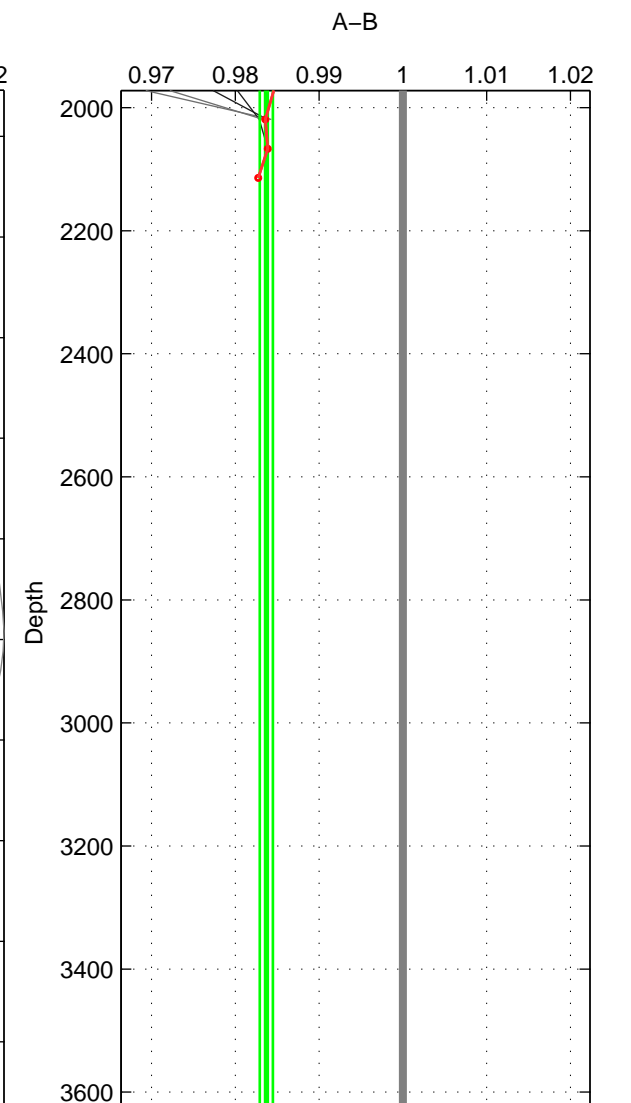

Cruise A (red). Date: Sep 2003 Cruisename: 54-32H120030911  
 Cruise B (blue). Date: Aug 2004 Cruisename: 56-32H120040718

\*\*\* "Favourite" values are means of spaces 1 2 3.

	Offset	O.StDev	Ratio	R.Stdev	Rating
SIGMA:	-0.024	0.004	0.977	0.004	2
THETA:	-0.006	0.005	0.994	0.005	2
DEPTH:	-0.017	0.001	0.984	0.001	2
FAV. :	-0.016	0.003	0.985	0.003	2

Please note that statistics are bad.

Profiles of A: 1  
 Profiles of B: 2  
 Diff profs : 2  
 WMoffset (A-B): -0.023708  
 WMoffset stdev: 0.0041014  
 WMratio (A/B): 0.97738  
 WMratio stdev: 0.0040221

Quality (1-5): 2

Please note that statistics are bad.

Profiles of A: 1  
 Profiles of B: 6  
 Diff profs : 4  
 WMoffset (A-B): -0.0063943  
 WMoffset stdev: 0.0054642  
 WMratio (A/B): 0.99411  
 WMratio stdev: 0.0052232

Quality (1-5): 2

Please note that statistics are bad.

Profiles of A: 2  
 Profiles of B: 5  
 Diff profs : 8  
 WMoffset (A-B): -0.016874  
 WMoffset stdev: 0.00092796  
 WMratio (A/B): 0.9837  
 WMratio stdev: 0.0007824