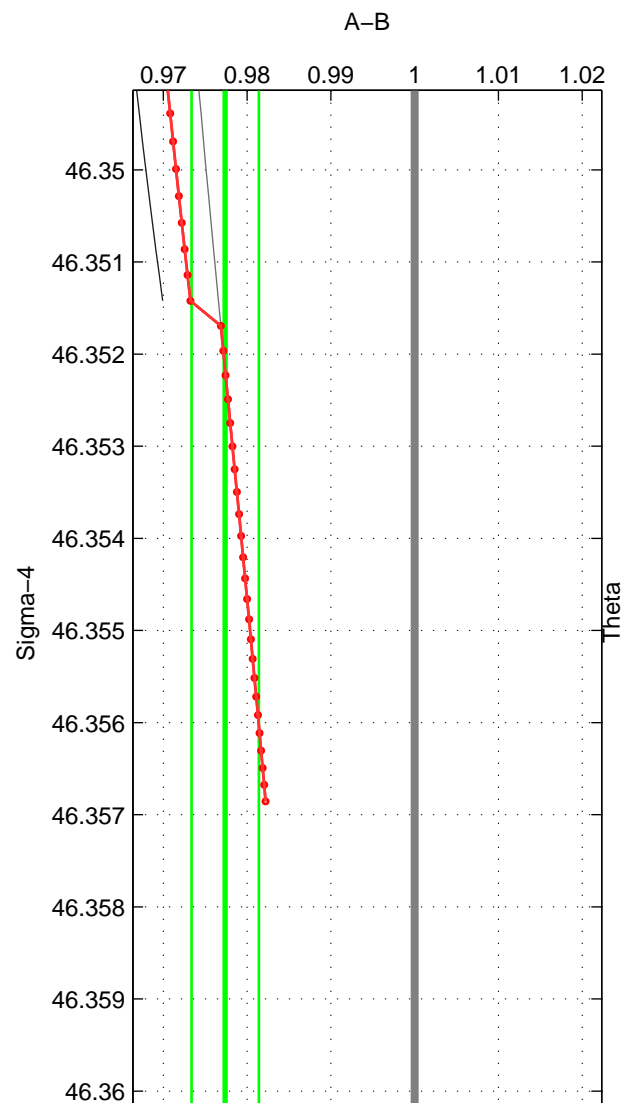

Cruise A (red). Date: Sep 2003 Cruisename: 54-32H120030911  
 Cruise B (blue). Date: Aug 2004 Cruisename: 56-32H120040718

\*\*\* "Favourite" values are means of spaces 1 2 3.

	Offset	O.StDev	Ratio	R.Stdev	Rating
SIGMA:	-0.024	0.004	0.977	0.004	2
THETA:	-0.006	0.005	0.994	0.005	2
DEPTH:	-0.017	0.001	0.984	0.001	2
FAV. :	-0.016	0.003	0.985	0.003	2

Please note that statistics are bad.

Profiles of A: 1  
 Profiles of B: 2  
 Diff profs : 2  
 WMoffset (A-B): -0.023708  
 WMoffset stdev: 0.0041014  
 WMratio (A/B): 0.97738  
 WMratio stdev: 0.0040221

Quality (1-5): 2

Please note that statistics are bad.

Profiles of A: 1  
 Profiles of B: 6  
 Diff profs : 4  
 WMoffset (A-B): -0.0063943  
 WMoffset stdev: 0.0054642  
 WMratio (A/B): 0.99411  
 WMratio stdev: 0.0052232

Quality (1-5): 2

Please note that statistics are bad.

Profiles of A: 2  
 Profiles of B: 5  
 Diff profs : 8  
 WMoffset (A-B): -0.016874  
 WMoffset stdev: 0.00092796  
 WMratio (A/B): 0.9837  
 WMratio stdev: 0.0007824