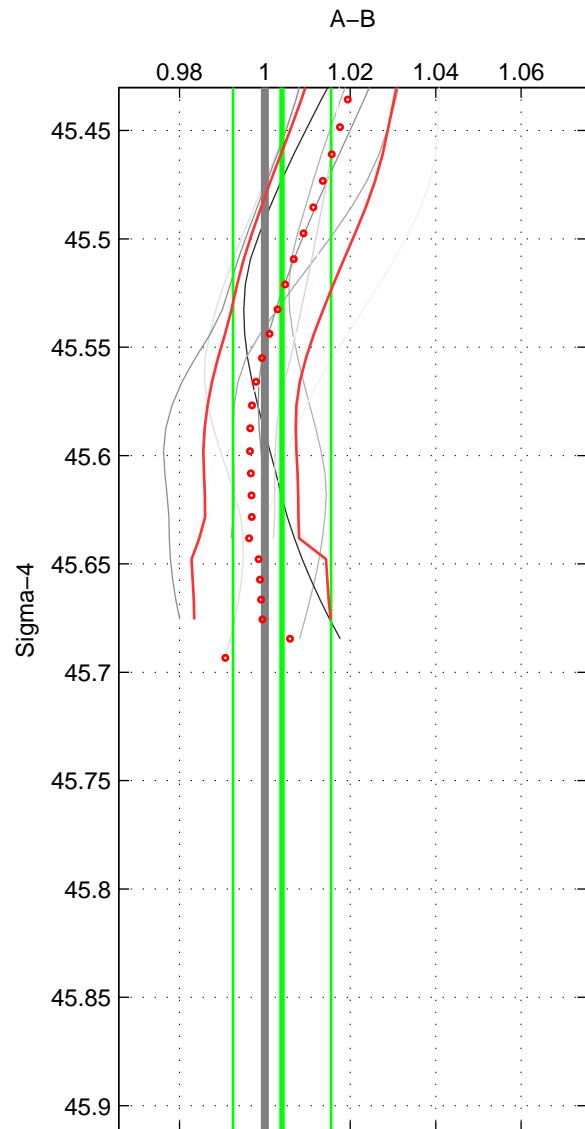

Cruise A (red). Date: Jul 2004 Cruisename: 666-49UF20040616

Cruise B (blue). Date: Nov 2001 Cruisename: 695-49UP20011010

*** "Favourite" values are those of space 2.

	Offset	O.StDev	Ratio	R.Stdev	Rating
SIGMA:	0.012	0.034	1.004	0.011	4
THETA:	0.006	0.036	1.002	0.012	5
DEPTH:	0.016	0.003	1.005	0.001	3
FAV.:	0.006	0.036	1.002	0.012	5

Profiles of A: 31
 Profiles of B: 3
 Diff profs : 9
 WMoffset (A-B): 0.011827
 WMoffset stdev: 0.033748
 WMratio (A/B): 1.004
 WMratio stdev: 0.01147

Quality (1-5): 4

Profiles of A: 31
 Profiles of B: 16
 Diff profs : 29
 WMoffset (A-B): 0.0064921
 WMoffset stdev: 0.035618
 WMratio (A/B): 1.0023
 WMratio stdev: 0.012379

Quality (1-5): 5

Profiles of A: 31
 Profiles of B: 16
 Diff profs : 29
 WMoffset (A-B): 0.01552
 WMoffset stdev: 0.0032843
 WMratio (A/B): 1.0053
 WMratio stdev: 0.0011112

Quality (1-5): 3

Please note that statistics are bad.