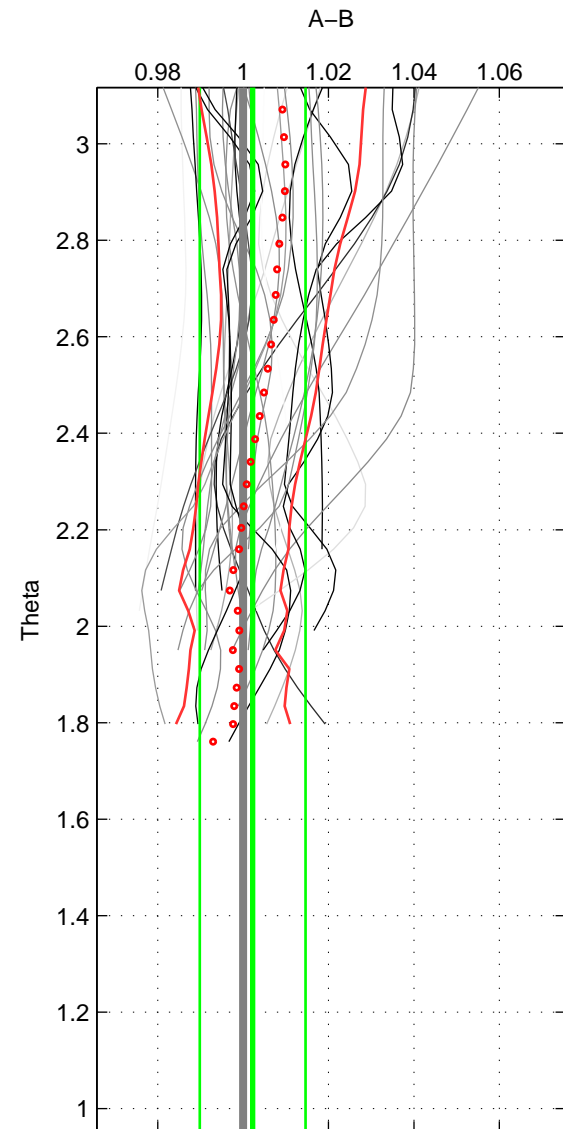

Cruise A (red). Date: Jul 2004 Cruisename: 666-49UF20040616

Cruise B (blue). Date: Nov 2001 Cruisename: 695-49UP20011010

*** "Favourite" values are those of space 2.

	Offset	O.StDev	Ratio	R.Stdev	Rating
SIGMA:	0.012	0.034	1.004	0.011	4
THETA:	0.006	0.036	1.002	0.012	5
DEPTH:	0.016	0.003	1.005	0.001	3
FAV.:	0.006	0.036	1.002	0.012	5

Profiles of A: 31
 Profiles of B: 3
 Diff profs : 9
 WMoffset (A-B): 0.011827
 WMoffset stdev: 0.033748
 WMratio (A/B): 1.004
 WMratio stdev: 0.01147

Quality (1-5): 4

Profiles of A: 31
 Profiles of B: 16
 Diff profs : 29
 WMoffset (A-B): 0.0064921
 WMoffset stdev: 0.035618
 WMratio (A/B): 1.0023
 WMratio stdev: 0.012379

Quality (1-5): 5

Profiles of A: 31
 Profiles of B: 16
 Diff profs : 29
 WMoffset (A-B): 0.01552
 WMoffset stdev: 0.0032843
 WMratio (A/B): 1.0053
 WMratio stdev: 0.0011112

Quality (1-5): 3

Please note that statistics are bad.