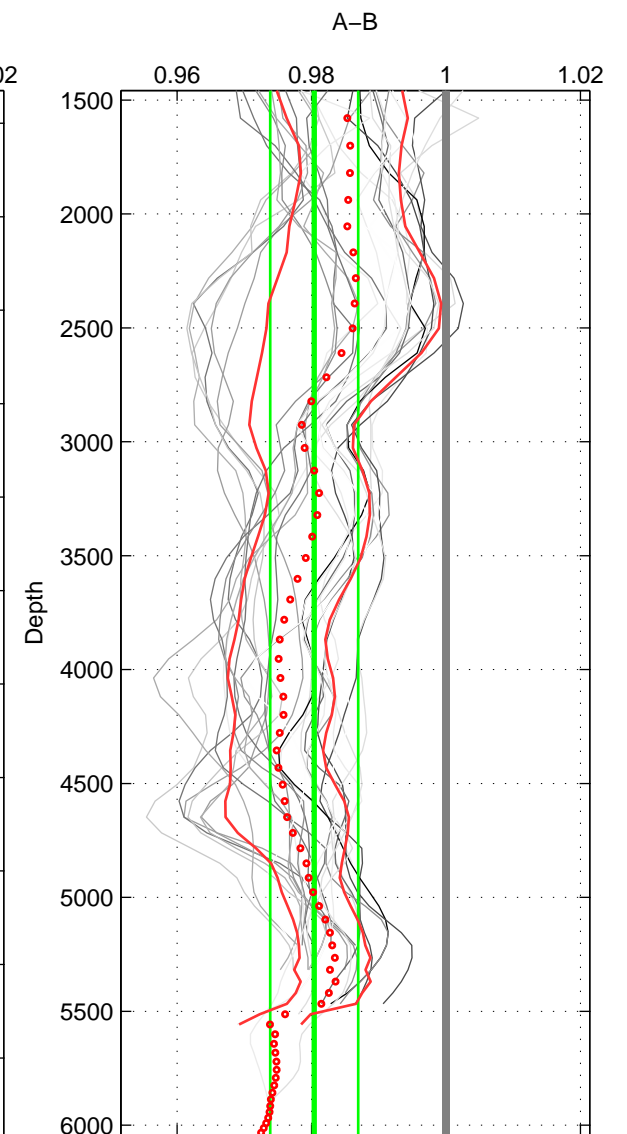

Cruise A (red). Date: Mar 1989. Cruisename: 507-32MW1
 Cruise B (blue). Date: Oct 2007. Cruisename: 613-49N220

*** "Favourite" values are means of spaces 1 2 3.

	Offset	O.StDev	Ratio	R.Stdev	Rating
SIGMA:	-0.030	0.015	0.988	0.006	5
THETA:	-0.034	0.019	0.986	0.007	5
DEPTH:	-0.048	0.016	0.980	0.007	5
FAV. :	-0.037	0.017	0.985	0.007	5

Profiles of A: 5
 Profiles of B: 7
 Diff profs : 27
 WMoffset (A-B): -0.030086
 WMoffset stdev: 0.015145
 WMratio (A/B): 0.98829
 WMratio stdev: 0.0060814

Quality (1-5): 5

Profiles of A: 5
 Profiles of B: 7
 Diff profs : 27
 WMoffset (A-B): -0.034353
 WMoffset stdev: 0.018519
 WMratio (A/B): 0.98636
 WMratio stdev: 0.0074831

Quality (1-5): 5

Profiles of A: 5
 Profiles of B: 7
 Diff profs : 27
 WMoffset (A-B): -0.04799
 WMoffset stdev: 0.015871
 WMratio (A/B): 0.9804
 WMratio stdev: 0.0065424

Quality (1-5): 5