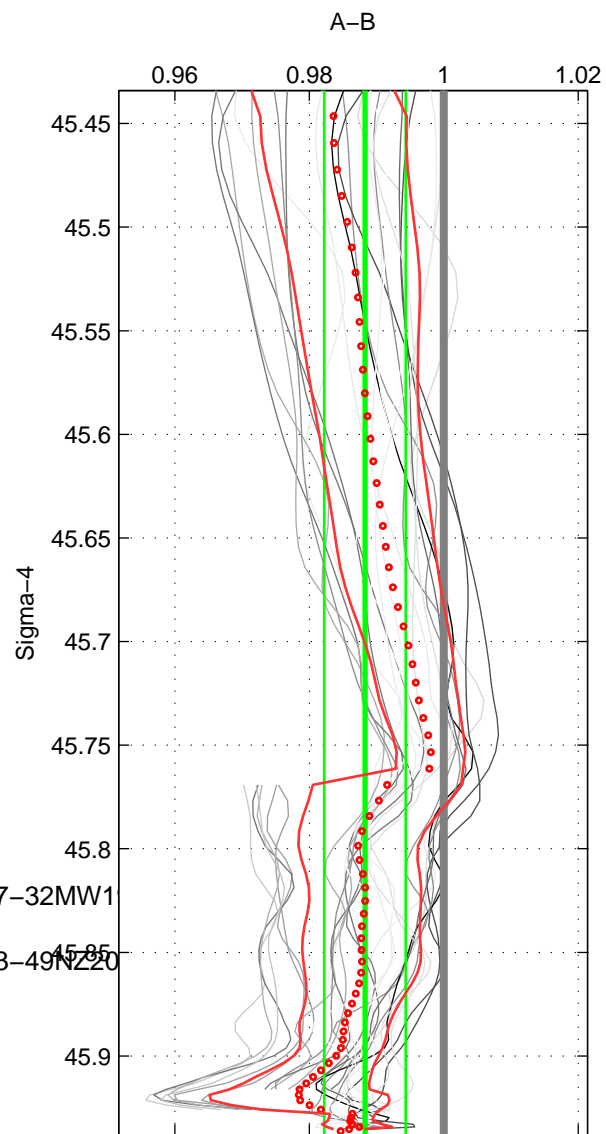

Cruise A (red). Date: Mar 1989. Cruisename: 507-32MW1
 Cruise B (blue). Date: Oct 2007. Cruisename: 613-49N220

*** "Favourite" values are means of spaces 1 2 3.

	Offset	O.StDev	Ratio	R.Stdev	Rating
SIGMA:	-0.030	0.015	0.988	0.006	5
THETA:	-0.034	0.019	0.986	0.007	5
DEPTH:	-0.048	0.016	0.980	0.007	5
FAV. :	-0.037	0.017	0.985	0.007	5

Profiles of A: 5
 Profiles of B: 7
 Diff profs : 27
 WMoffset (A-B): -0.030086
 WMoffset stdev: 0.015145
 WMratio (A/B): 0.98829
 WMratio stdev: 0.0060814

Quality (1-5): 5

Profiles of A: 5
 Profiles of B: 7
 Diff profs : 27
 WMoffset (A-B): -0.034353
 WMoffset stdev: 0.018519
 WMratio (A/B): 0.98636
 WMratio stdev: 0.0074831

Quality (1-5): 5

Profiles of A: 5
 Profiles of B: 7
 Diff profs : 27
 WMoffset (A-B): -0.04799
 WMoffset stdev: 0.015871
 WMratio (A/B): 0.9804
 WMratio stdev: 0.0065424

Quality (1-5): 5