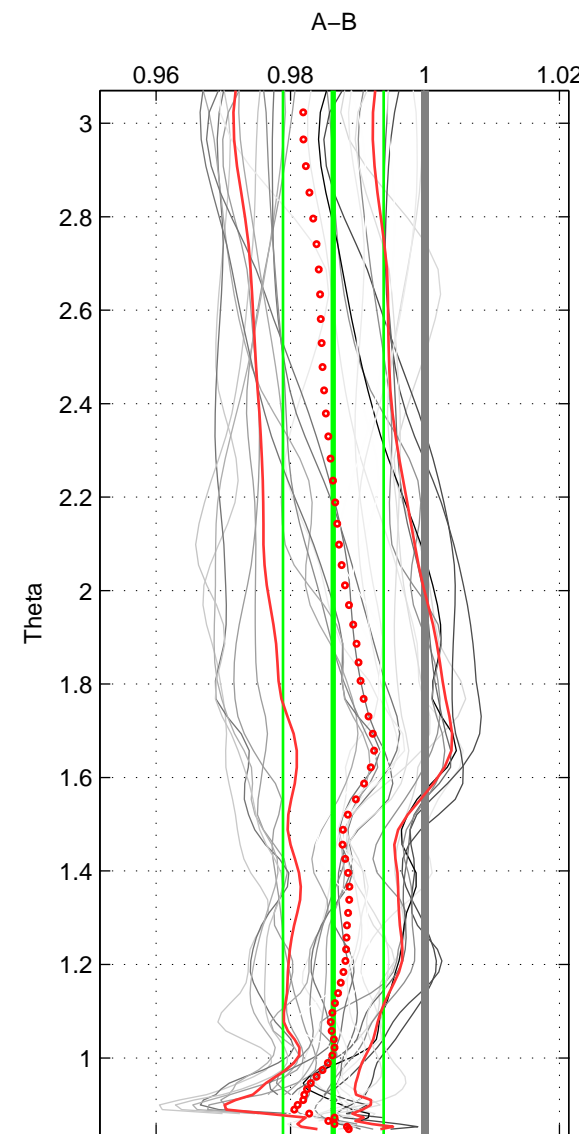

Cruise A (red). Date: Mar 1989. Cruisename: 507-32MW1
 Cruise B (blue). Date: Oct 2007. Cruisename: 613-49N220

*** "Favourite" values are means of spaces 1 2 3.

	Offset	O.StDev	Ratio	R.Stdev	Rating
SIGMA:	-0.030	0.015	0.988	0.006	5
THETA:	-0.034	0.019	0.986	0.007	5
DEPTH:	-0.048	0.016	0.980	0.007	5
FAV. :	-0.037	0.017	0.985	0.007	5

Profiles of A: 5
 Profiles of B: 7
 Diff profs : 27
 WMoffset (A-B): -0.030086
 WMoffset stdev: 0.015145
 WMratio (A/B): 0.98829
 WMratio stdev: 0.0060814

Quality (1-5): 5

Profiles of A: 5
 Profiles of B: 7
 Diff profs : 27
 WMoffset (A-B): -0.034353
 WMoffset stdev: 0.018519
 WMratio (A/B): 0.98636
 WMratio stdev: 0.0074831

Quality (1-5): 5

Profiles of A: 5
 Profiles of B: 7
 Diff profs : 27
 WMoffset (A-B): -0.04799
 WMoffset stdev: 0.015871
 WMratio (A/B): 0.9804
 WMratio stdev: 0.0065424

Quality (1-5): 5