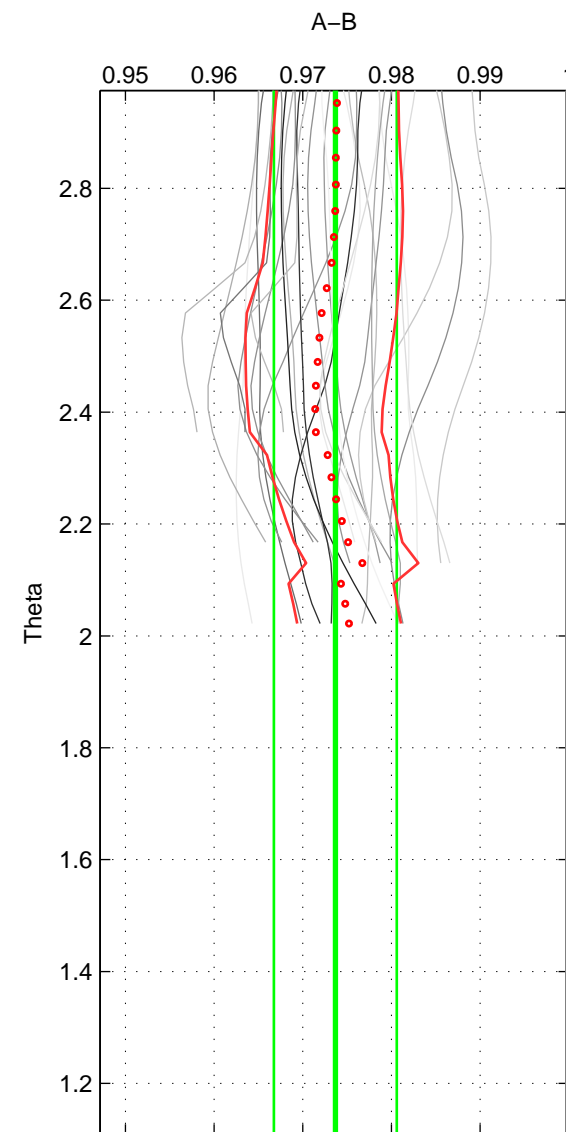

Cruise A (red). Date: Mar 1989 Cruisename: 507-32MW19890206

Cruise B (blue). Date: Apr 2006 Cruisename: 671-49UF20060418

*** "Favourite" values are means of spaces 1 2.

	Offset	O.StDev	Ratio	R.Stdev	Rating
SIGMA:	-0.075	0.020	0.973	0.007	4
THETA:	-0.075	0.020	0.974	0.007	4
DEPTH:	-0.082	0.004	0.971	0.002	3
FAV.:	-0.075	0.020	0.974	0.007	4

Profiles of A: 10
 Profiles of B: 3
 Diff profs : 26
 WMoffset (A-B): -0.075312
 WMoffset stdev: 0.019766
 WMratio (A/B): 0.9734
 WMratio stdev: 0.0069618

Quality (1-5): 4

Profiles of A: 10
 Profiles of B: 3
 Diff profs : 26
 WMoffset (A-B): -0.074512
 WMoffset stdev: 0.019672
 WMratio (A/B): 0.97367
 WMratio stdev: 0.0069306

Quality (1-5): 4

Profiles of A: 10
 Profiles of B: 3
 Diff profs : 26
 WMoffset (A-B): -0.081676
 WMoffset stdev: 0.0042486
 WMratio (A/B): 0.97129
 WMratio stdev: 0.0015305

Quality (1-5): 3

Please note that statistics are bad.