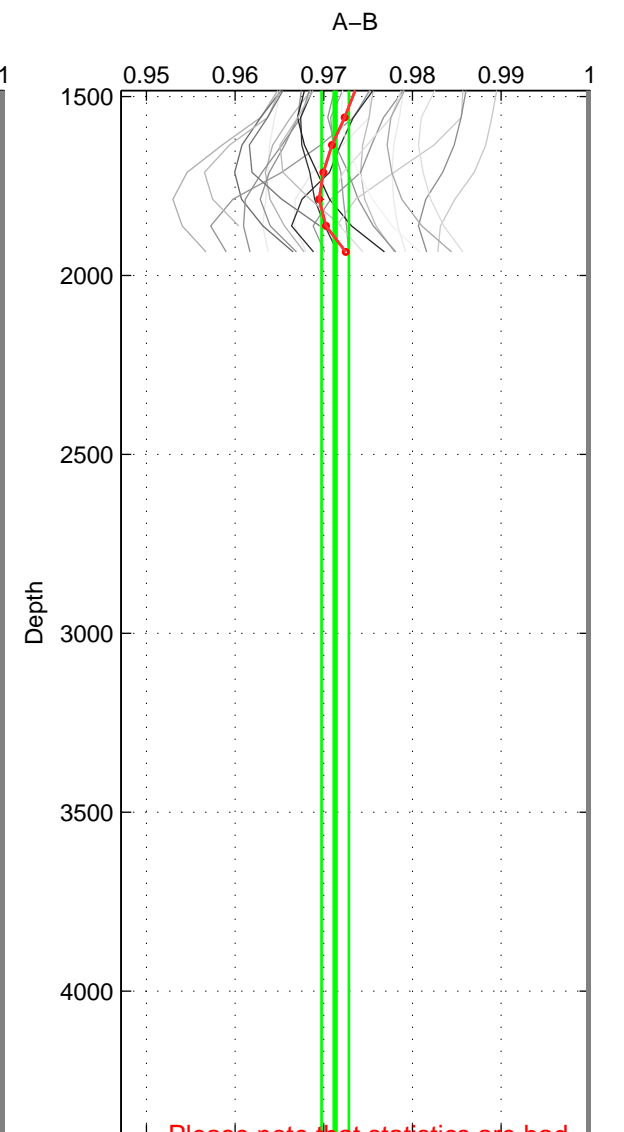

Cruise A (red). Date: Mar 1989 Cruisename: 507-32MW19890206

Cruise B (blue). Date: Apr 2006 Cruisename: 671-49UF20060418

*** "Favourite" values are means of spaces 1 2.

	Offset	O.StDev	Ratio	R.Stdev	Rating
SIGMA:	-0.075	0.020	0.973	0.007	4
THETA:	-0.075	0.020	0.974	0.007	4
DEPTH:	-0.082	0.004	0.971	0.002	3
FAV.:	-0.075	0.020	0.974	0.007	4

Profiles of A: 10
 Profiles of B: 3
 Diff profs : 26
 WMoffset (A-B): -0.075312
 WMoffset stdev: 0.019766
 WMratio (A/B): 0.9734
 WMratio stdev: 0.0069618

Quality (1-5): 4

Profiles of A: 10
 Profiles of B: 3
 Diff profs : 26
 WMoffset (A-B): -0.074512
 WMoffset stdev: 0.019672
 WMratio (A/B): 0.97367
 WMratio stdev: 0.0069306

Quality (1-5): 4

Profiles of A: 10
 Profiles of B: 3
 Diff profs : 26
 WMoffset (A-B): -0.081676
 WMoffset stdev: 0.0042486
 WMratio (A/B): 0.97129
 WMratio stdev: 0.0015305

Quality (1-5): 3

Please note that statistics are bad.