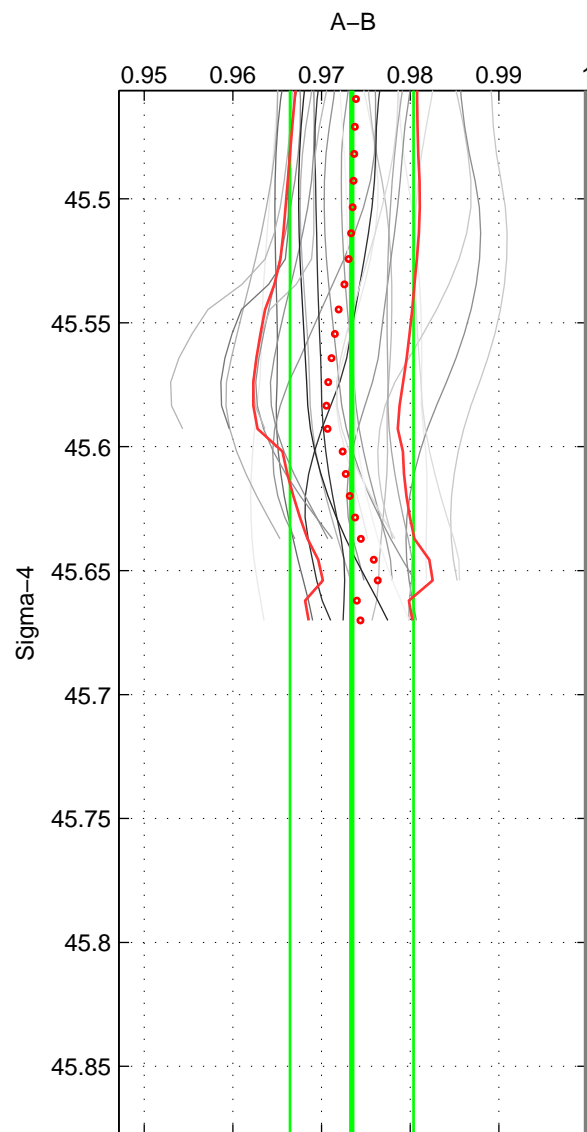

Cruise A (red). Date: Mar 1989 Cruisename: 507-32MW19890206

Cruise B (blue). Date: Apr 2006 Cruisename: 671-49UF20060418

*** "Favourite" values are means of spaces 1 2.

	Offset	O.StDev	Ratio	R.Stdev	Rating
SIGMA:	-0.075	0.020	0.973	0.007	4
THETA:	-0.075	0.020	0.974	0.007	4
DEPTH:	-0.082	0.004	0.971	0.002	3
FAV.:	-0.075	0.020	0.974	0.007	4

Profiles of A: 10
 Profiles of B: 3
 Diff profs : 26
 WMoffset (A-B): -0.075312
 WMoffset stdev: 0.019766
 WMratio (A/B): 0.9734
 WMratio stdev: 0.0069618

Quality (1-5): 4

Profiles of A: 10
 Profiles of B: 3
 Diff profs : 26
 WMoffset (A-B): -0.074512
 WMoffset stdev: 0.019672
 WMratio (A/B): 0.97367
 WMratio stdev: 0.0069306

Quality (1-5): 4

Profiles of A: 10
 Profiles of B: 3
 Diff profs : 26
 WMoffset (A-B): -0.081676
 WMoffset stdev: 0.0042486
 WMratio (A/B): 0.97129
 WMratio stdev: 0.0015305

Quality (1-5): 3

Please note that statistics are bad.