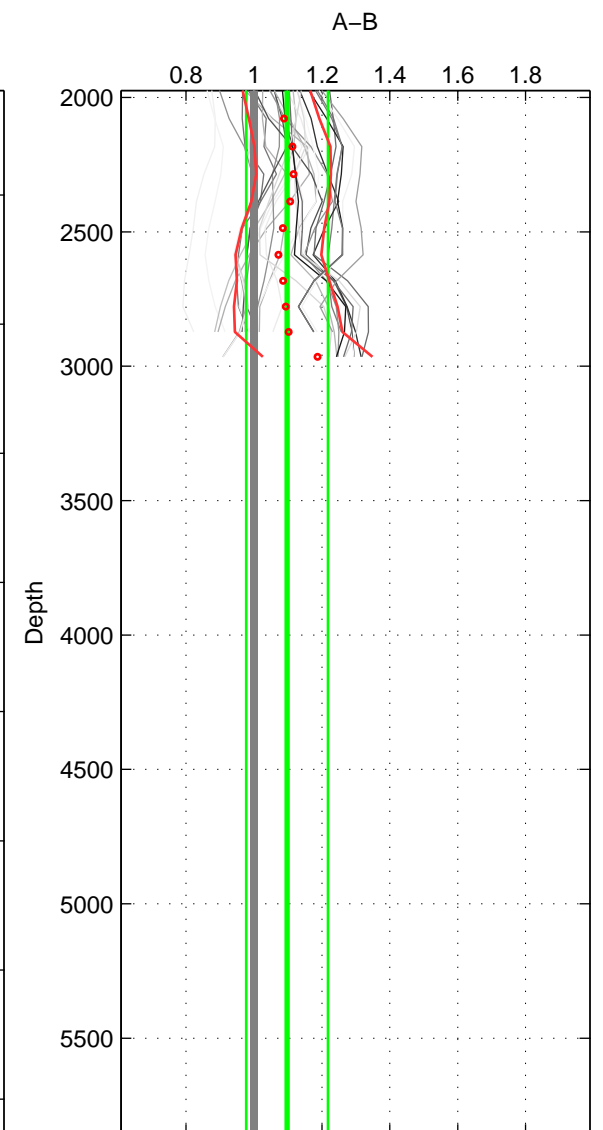

Cruise A (red). Date: Mar 2002 Cruisename: 213-29HE20020304

Cruise B (blue). Date: Apr 2013 Cruisename: 218-29HE20130320

\*\*\* "Favourite" values are means of spaces 1 2 3.

	Offset	O.StDev	Ratio	R.Stdev	Rating
SIGMA:	0.059	0.178	1.043	0.110	3
THETA:	0.003	0.185	1.003	0.104	3
DEPTH:	0.123	0.170	1.097	0.121	3
FAV.:	0.062	0.178	1.048	0.112	3

Profiles of A: 9  
 Profiles of B: 41  
 Diff profs: 32  
 WMoffset (A-B): 0.059269  
 WMoffset stdev: 0.17758  
 WMratio (A/B): 1.0427  
 WMratio stdev: 0.11029

Quality (1-5): 3

Profiles of A: 9  
 Profiles of B: 41  
 Diff profs: 32  
 WMoffset (A-B): 0.0027581  
 WMoffset stdev: 0.18519  
 WMratio (A/B): 1.003  
 WMratio stdev: 0.10407

Quality (1-5): 3

Profiles of A: 9  
 Profiles of B: 41  
 Diff profs: 32  
 WMoffset (A-B): 0.12304  
 WMoffset stdev: 0.17045  
 WMratio (A/B): 1.0974  
 WMratio stdev: 0.12054

Quality (1-5): 3