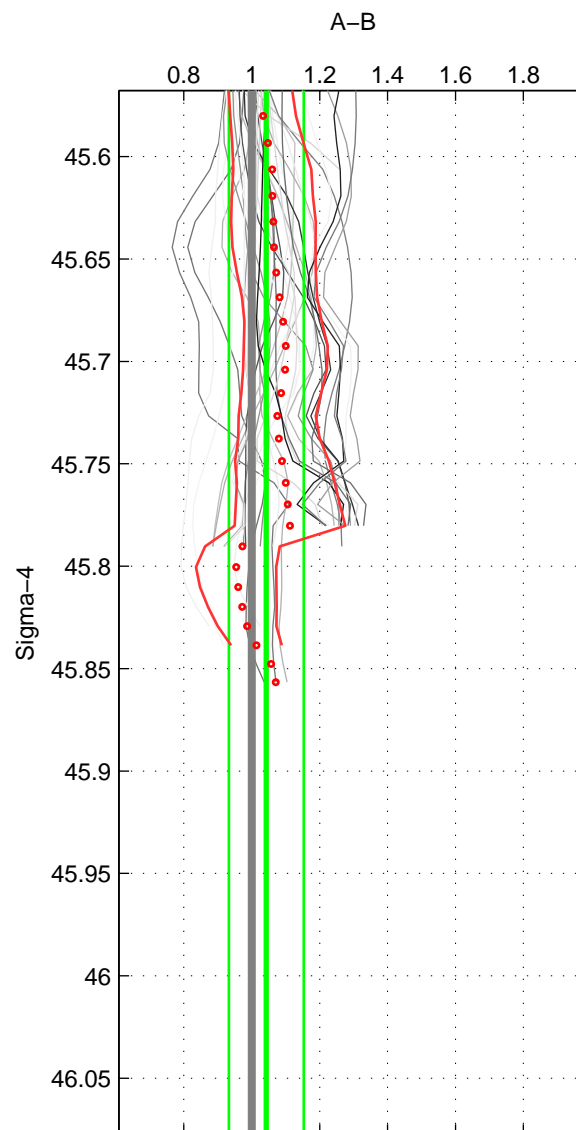

Cruise A (red). Date: Mar 2002 Cruisename: 213-29HE20020304

Cruise B (blue). Date: Apr 2013 Cruisename: 218-29HE20130320

\*\*\* "Favourite" values are means of spaces 1 2 3.

	Offset	O.StDev	Ratio	R.Stdev	Rating
SIGMA:	0.059	0.178	1.043	0.110	3
THETA:	0.003	0.185	1.003	0.104	3
DEPTH:	0.123	0.170	1.097	0.121	3
FAV.:	0.062	0.178	1.048	0.112	3

Profiles of A: 9  
 Profiles of B: 41  
 Diff profs: 32  
 WMoffset (A-B): 0.059269  
 WMoffset stdev: 0.17758  
 WMratio (A/B): 1.0427  
 WMratio stdev: 0.11029

Quality (1-5): 3

Profiles of A: 9  
 Profiles of B: 41  
 Diff profs: 32  
 WMoffset (A-B): 0.0027581  
 WMoffset stdev: 0.18519  
 WMratio (A/B): 1.003  
 WMratio stdev: 0.10407

Quality (1-5): 3

Profiles of A: 9  
 Profiles of B: 41  
 Diff profs: 32  
 WMoffset (A-B): 0.12304  
 WMoffset stdev: 0.17045  
 WMratio (A/B): 1.0974  
 WMratio stdev: 0.12054

Quality (1-5): 3