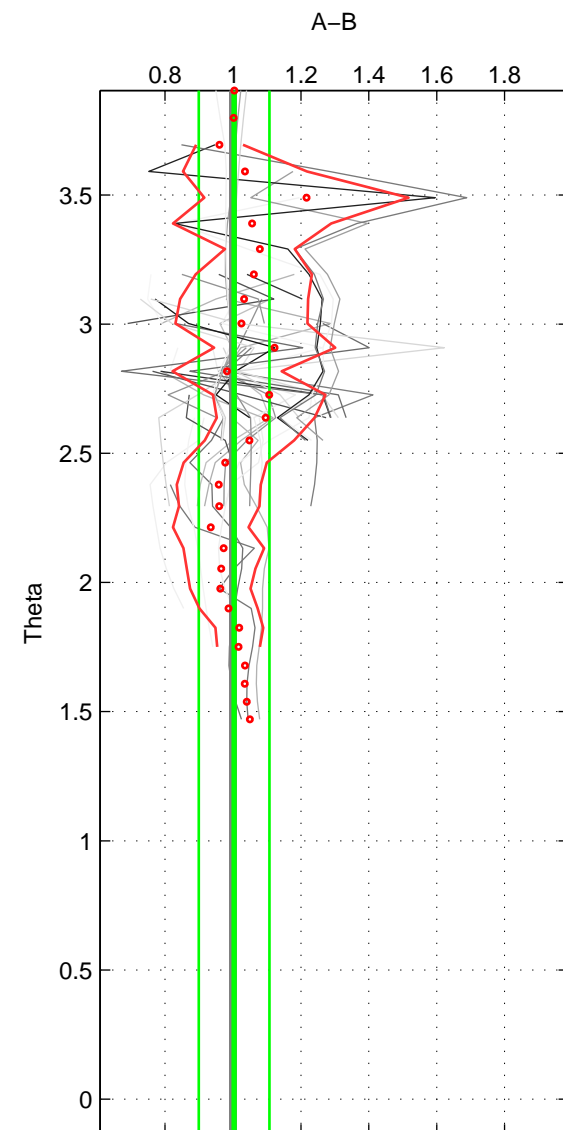

Cruise A (red). Date: Mar 2002 Cruisename: 213-29HE20020304

Cruise B (blue). Date: Apr 2013 Cruisename: 218-29HE20130320

\*\*\* "Favourite" values are means of spaces 1 2 3.

	Offset	O.StDev	Ratio	R.Stdev	Rating
SIGMA:	0.059	0.178	1.043	0.110	3
THETA:	0.003	0.185	1.003	0.104	3
DEPTH:	0.123	0.170	1.097	0.121	3
FAV.:	0.062	0.178	1.048	0.112	3

Profiles of A: 9  
 Profiles of B: 41  
 Diff profs: 32  
 WMoffset (A-B): 0.059269  
 WMoffset stdev: 0.17758  
 WMratio (A/B): 1.0427  
 WMratio stdev: 0.11029

Quality (1-5): 3

Profiles of A: 9  
 Profiles of B: 41  
 Diff profs: 32  
 WMoffset (A-B): 0.0027581  
 WMoffset stdev: 0.18519  
 WMratio (A/B): 1.003  
 WMratio stdev: 0.10407

Quality (1-5): 3

Profiles of A: 9  
 Profiles of B: 41  
 Diff profs: 32  
 WMoffset (A-B): 0.12304  
 WMoffset stdev: 0.17045  
 WMratio (A/B): 1.0974  
 WMratio stdev: 0.12054

Quality (1-5): 3