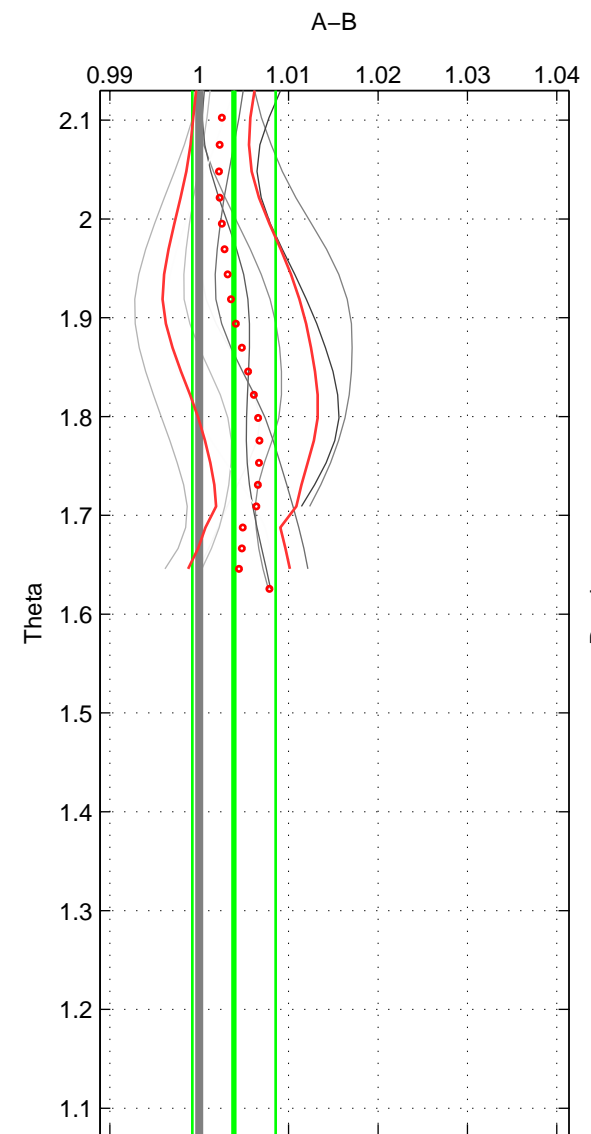

Cruise A (red). Date: Oct 2008 Cruisename: 615-49NZ20081011
 Cruise B (blue). Date: Jun 1997 Cruisename: 681-49UP19970530

*** "Favourite" values are means of spaces 1 2.

	Offset	O.StDev	Ratio	R.Stdev	Rating
SIGMA	0.010	0.013	1.003	0.004	4
THETA	0.012	0.014	1.004	0.005	4
DEPTH	0.048	0.007	1.016	0.003	3
FAV.	0.011	0.014	1.004	0.005	4

Profiles of A: 8
 Profiles of B: 4
 Diff profs : 9
 WMoffset (A-B): 0.0095579
 WMoffset stdev: 0.013393
 WMratio (A/B): 1.0032
 WMratio stdev: 0.0044666

Quality (1-5): 4

Profiles of A: 8
 Profiles of B: 4
 Diff profs : 9
 WMoffset (A-B): 0.011625
 WMoffset stdev: 0.013856
 WMratio (A/B): 1.0039
 WMratio stdev: 0.0046593

Quality (1-5): 4

Profiles of A: 8
 Profiles of B: 4
 Diff profs : 9
 WMoffset (A-B): 0.048255
 WMoffset stdev: 0.0071371
 WMratio (A/B): 1.0164
 WMratio stdev: 0.0026916

Quality (1-5): 3

Please note that statistics are bad.