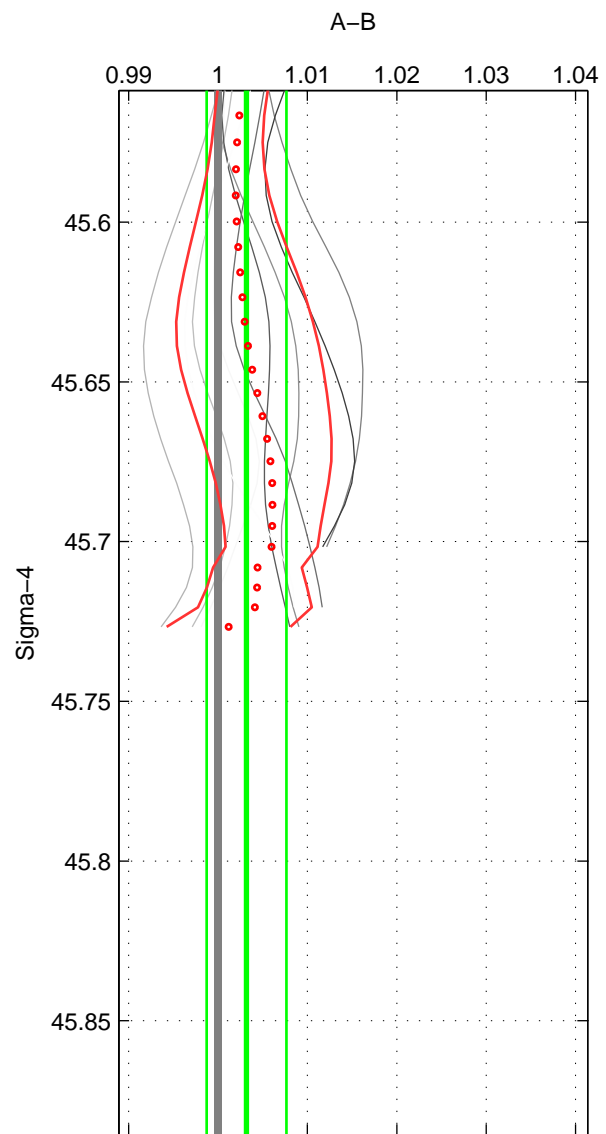

Cruise A (red). Date: Oct 2008 Cruisename: 615-49NZ20081011
 Cruise B (blue). Date: Jun 1997 Cruisename: 681-49UP19970530

*** "Favourite" values are means of spaces 1 2.

	Offset	O.StDev	Ratio	R.Stdev	Rating
SIGMA	0.010	0.013	1.003	0.004	4
THETA	0.012	0.014	1.004	0.005	4
DEPTH	0.048	0.007	1.016	0.003	3
FAV.	0.011	0.014	1.004	0.005	4

Profiles of A: 8
 Profiles of B: 4
 Diff profs : 9
 WMoffset (A-B): 0.0095579
 WMoffset stdev: 0.013393
 WMratio (A/B): 1.0032
 WMratio stdev: 0.0044666

Quality (1-5): 4

Profiles of A: 8
 Profiles of B: 4
 Diff profs : 9
 WMoffset (A-B): 0.011625
 WMoffset stdev: 0.013856
 WMratio (A/B): 1.0039
 WMratio stdev: 0.0046593

Quality (1-5): 4

Profiles of A: 8
 Profiles of B: 4
 Diff profs : 9
 WMoffset (A-B): 0.048255
 WMoffset stdev: 0.0071371
 WMratio (A/B): 1.0164
 WMratio stdev: 0.0026916

Quality (1-5): 3

Please note that statistics are bad.