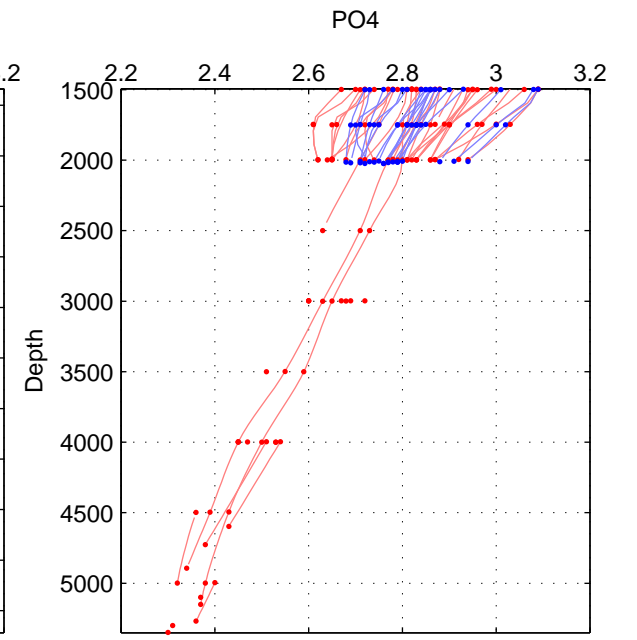

Cruise A (red). Date: Feb 2003 Cruisename: 660-49UF20030225

Cruise B (blue). Date: Oct 1998 Cruisename: 686-49UP19980916

\*\*\* "Favourite" values are those of space 2.

	Offset	O.StDev	Ratio	R.Stdev	Rating
SIGMA:	-0.005	0.044	0.998	0.015	4
THETA:	-0.002	0.042	0.999	0.015	5
DEPTH:	-0.008	0.003	0.997	0.001	3
FAV. :	-0.002	0.042	0.999	0.015	5

Profiles of A: 34  
 Profiles of B: 20  
 Diff profs : 56  
 WMoffset (A-B): -0.0050586  
 WMoffset stdev: 0.043622  
 WMratio (A/B): 0.99801  
 WMratio stdev: 0.015418

Quality (1-5): 4

Profiles of A: 34  
 Profiles of B: 20  
 Diff profs : 56  
 WMoffset (A-B): -0.0024614  
 WMoffset stdev: 0.041579  
 WMratio (A/B): 0.99894  
 WMratio stdev: 0.014656

Quality (1-5): 5

Profiles of A: 34  
 Profiles of B: 20  
 Diff profs : 56  
 WMoffset (A-B): -0.0084521  
 WMoffset stdev: 0.0029889  
 WMratio (A/B): 0.99679  
 WMratio stdev: 0.0010372

Quality (1-5): 3