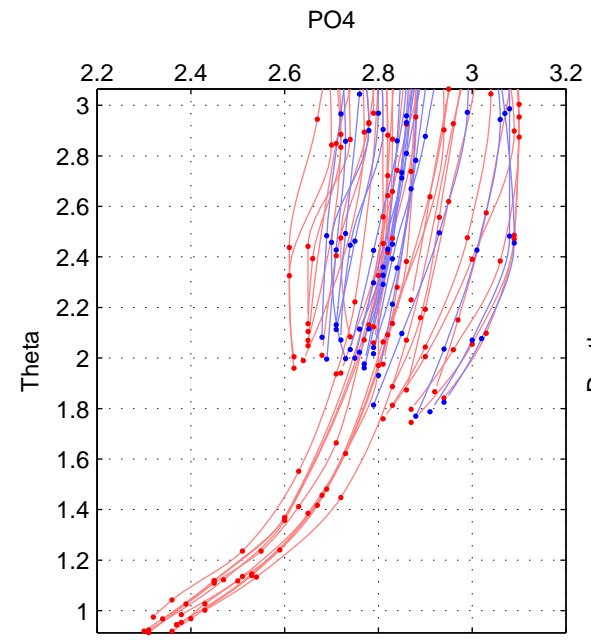

Cruise A (red). Date: Feb 2003 Cruisename: 660-49UF20030225

Cruise B (blue). Date: Oct 1998 Cruisename: 686-49UP19980916

\*\*\* "Favourite" values are those of space 2.

	Offset	O.StDev	Ratio	R.Stdev	Rating
SIGMA:	-0.005	0.044	0.998	0.015	4
THETA:	-0.002	0.042	0.999	0.015	5
DEPTH:	-0.008	0.003	0.997	0.001	3
FAV. :	-0.002	0.042	0.999	0.015	5

Profiles of A: 34  
 Profiles of B: 20  
 Diff profs : 56  
 WMoffset (A-B): -0.0050586  
 WMoffset stdev: 0.043622  
 WMratio (A/B): 0.99801  
 WMratio stdev: 0.015418

Quality (1-5): 4

Profiles of A: 34  
 Profiles of B: 20  
 Diff profs : 56  
 WMoffset (A-B): -0.0024614  
 WMoffset stdev: 0.041579  
 WMratio (A/B): 0.99894  
 WMratio stdev: 0.014656

Quality (1-5): 5

Profiles of A: 34  
 Profiles of B: 20  
 Diff profs : 56  
 WMoffset (A-B): -0.0084521  
 WMoffset stdev: 0.0029889  
 WMratio (A/B): 0.99679  
 WMratio stdev: 0.0010372

Quality (1-5): 3