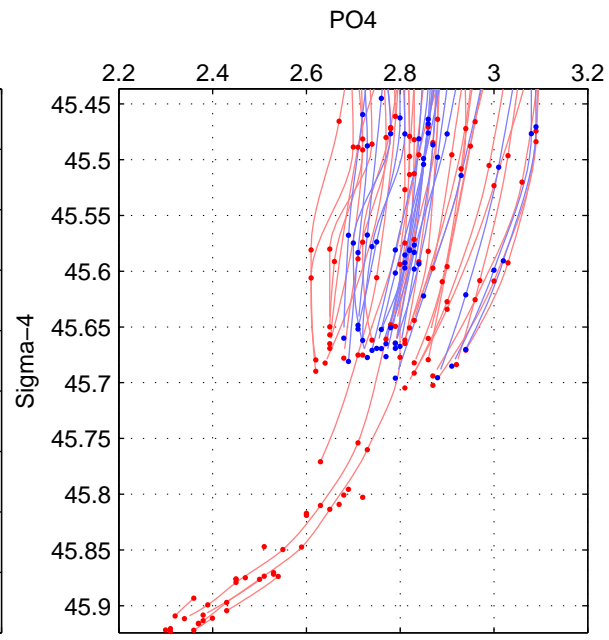

Cruise A (red). Date: Feb 2003 Cruisename: 660-49UF20030225

Cruise B (blue). Date: Oct 1998 Cruisename: 686-49UP19980916

\*\*\* "Favourite" values are those of space 2.

	Offset	O.StDev	Ratio	R.Stdev	Rating
SIGMA:	-0.005	0.044	0.998	0.015	4
THETA:	-0.002	0.042	0.999	0.015	5
DEPTH:	-0.008	0.003	0.997	0.001	3
FAV. :	-0.002	0.042	0.999	0.015	5

Profiles of A: 34  
 Profiles of B: 20  
 Diff profs : 56  
 WMoffset (A-B): -0.0050586  
 WMoffset stdev: 0.043622  
 WMratio (A/B): 0.99801  
 WMratio stdev: 0.015418

Quality (1-5): 4

Profiles of A: 34  
 Profiles of B: 20  
 Diff profs : 56  
 WMoffset (A-B): -0.0024614  
 WMoffset stdev: 0.041579  
 WMratio (A/B): 0.99894  
 WMratio stdev: 0.014656

Quality (1-5): 5

Profiles of A: 34  
 Profiles of B: 20  
 Diff profs : 56  
 WMoffset (A-B): -0.0084521  
 WMoffset stdev: 0.0029889  
 WMratio (A/B): 0.99679  
 WMratio stdev: 0.0010372

Quality (1-5): 3