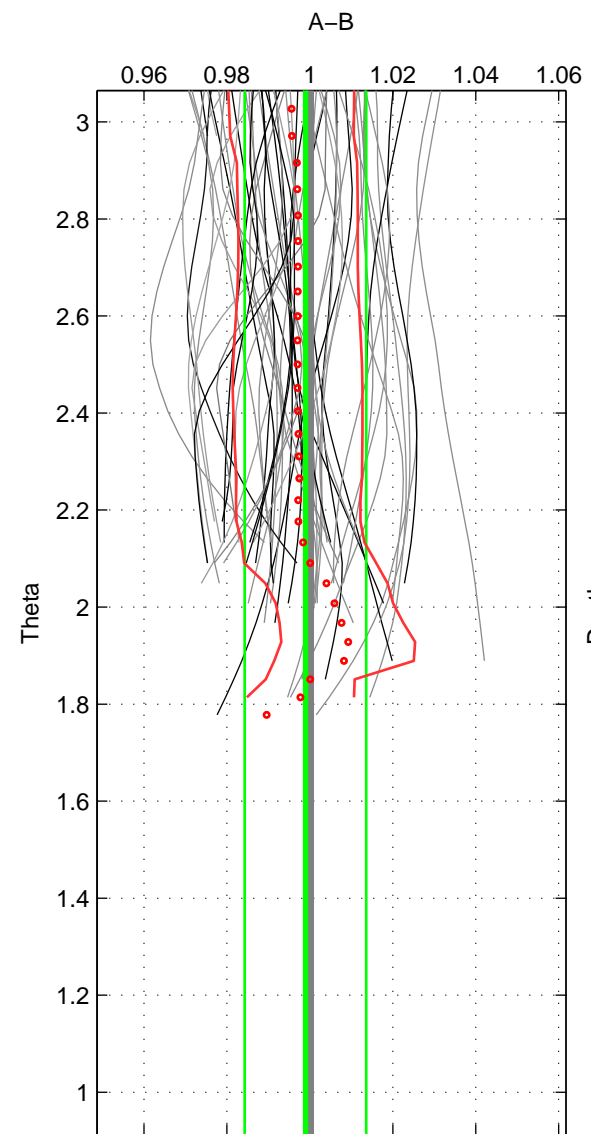

Cruise A (red). Date: Feb 2003 Cruisename: 660-49UF20030225

Cruise B (blue). Date: Oct 1998 Cruisename: 686-49UP19980916

\*\*\* "Favourite" values are those of space 2.

	Offset	O.StDev	Ratio	R.Stdev	Rating
SIGMA:	-0.005	0.044	0.998	0.015	4
THETA:	-0.002	0.042	0.999	0.015	5
DEPTH:	-0.008	0.003	0.997	0.001	3
FAV. :	-0.002	0.042	0.999	0.015	5

Profiles of A: 34  
 Profiles of B: 20  
 Diff profs : 56  
 WMoffset (A-B): -0.0050586  
 WMoffset stdev: 0.043622  
 WMratio (A/B): 0.99801  
 WMratio stdev: 0.015418

Quality (1-5): 4

Profiles of A: 34  
 Profiles of B: 20  
 Diff profs : 56  
 WMoffset (A-B): -0.0024614  
 WMoffset stdev: 0.041579  
 WMratio (A/B): 0.99894  
 WMratio stdev: 0.014656

Quality (1-5): 5

Profiles of A: 34  
 Profiles of B: 20  
 Diff profs : 56  
 WMoffset (A-B): -0.0084521  
 WMoffset stdev: 0.0029889  
 WMratio (A/B): 0.99679  
 WMratio stdev: 0.0010372

Quality (1-5): 3