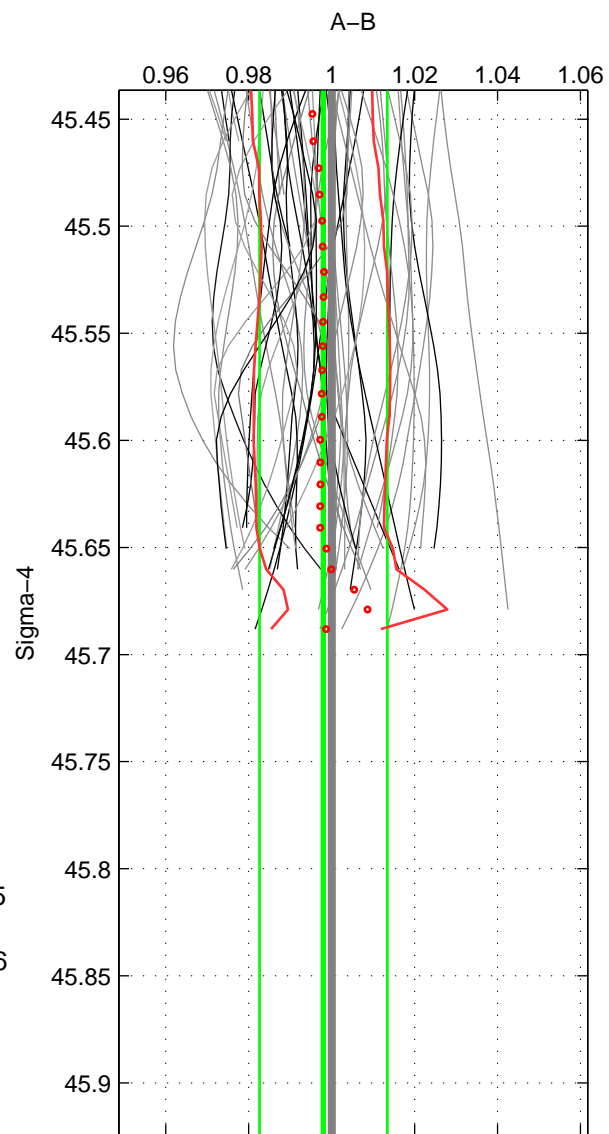

Cruise A (red). Date: Feb 2003 Cruisename: 660-49UF20030225

Cruise B (blue). Date: Oct 1998 Cruisename: 686-49UP19980916

\*\*\* "Favourite" values are those of space 2.

	Offset	O.StDev	Ratio	R.Stdev	Rating
SIGMA:	-0.005	0.044	0.998	0.015	4
THETA:	-0.002	0.042	0.999	0.015	5
DEPTH:	-0.008	0.003	0.997	0.001	3
FAV. :	-0.002	0.042	0.999	0.015	5

Profiles of A: 34  
 Profiles of B: 20  
 Diff profs : 56  
 WMoffset (A-B): -0.0050586  
 WMoffset stdev: 0.043622  
 WMratio (A/B): 0.99801  
 WMratio stdev: 0.015418

Quality (1-5): 4

Profiles of A: 34  
 Profiles of B: 20  
 Diff profs : 56  
 WMoffset (A-B): -0.0024614  
 WMoffset stdev: 0.041579  
 WMratio (A/B): 0.99894  
 WMratio stdev: 0.014656

Quality (1-5): 5

Profiles of A: 34  
 Profiles of B: 20  
 Diff profs : 56  
 WMoffset (A-B): -0.0084521  
 WMoffset stdev: 0.0029889  
 WMratio (A/B): 0.99679  
 WMratio stdev: 0.0010372

Quality (1-5): 3