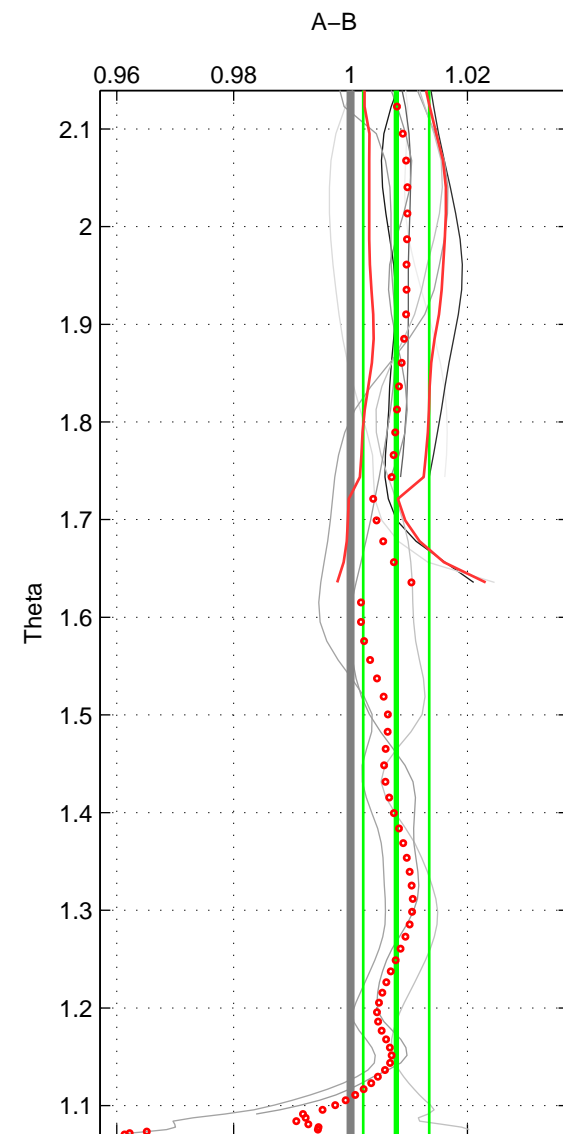

Cruise A (red). Date: Aug 2004 Cruisename: 601-49NZ20040807
 Cruise B (blue). Date: May 1999 Cruisename: 687-49UP19990419

*** "Favourite" values are means of spaces 1 2.

	Offset	O.StDev	Ratio	R.Stdev	Rating
SIGMA:	0.024	0.016	1.008	0.005	4
THETA:	0.023	0.017	1.008	0.006	4
DEPTH:	0.035	0.009	1.013	0.003	3
FAV.:	0.023	0.016	1.008	0.005	4

Profiles of A: 8
 Profiles of B: 4
 Diff profs : 9
 WMoffset (A-B): 0.023798
 WMoffset stdev: 0.015532
 WMratio (A/B): 1.0081
 WMratio stdev: 0.005256

Quality (1-5): 4

Profiles of A: 8
 Profiles of B: 4
 Diff profs : 9
 WMoffset (A-B): 0.022977
 WMoffset stdev: 0.016613
 WMratio (A/B): 1.0078
 WMratio stdev: 0.0056385

Quality (1-5): 4

Profiles of A: 8
 Profiles of B: 4
 Diff profs : 9
 WMoffset (A-B): 0.034638
 WMoffset stdev: 0.0092635
 WMratio (A/B): 1.0128
 WMratio stdev: 0.0030982

Quality (1-5): 3

Please note that statistics are bad.