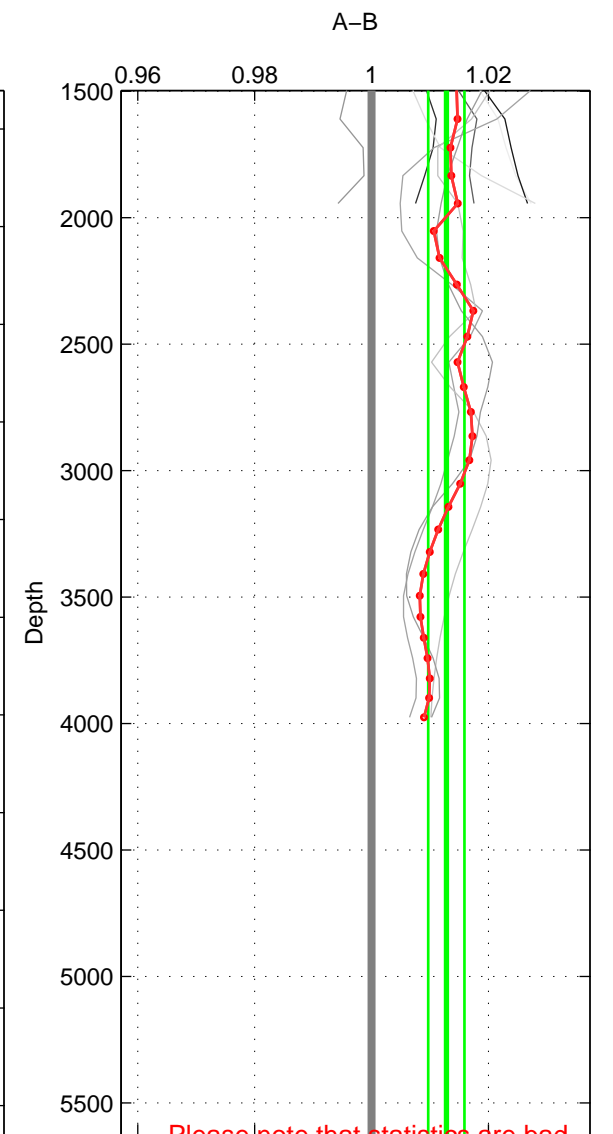

Cruise A (red). Date: Aug 2004 Cruisename: 601-49NZ20040807
 Cruise B (blue). Date: May 1999 Cruisename: 687-49UP19990419

*** "Favourite" values are means of spaces 1 2.

	Offset	O.StDev	Ratio	R.Stdev	Rating
SIGMA:	0.024	0.016	1.008	0.005	4
THETA:	0.023	0.017	1.008	0.006	4
DEPTH:	0.035	0.009	1.013	0.003	3
FAV.:	0.023	0.016	1.008	0.005	4

Profiles of A: 8
 Profiles of B: 4
 Diff profs : 9
 WMoffset (A-B): 0.023798
 WMoffset stdev: 0.015532
 WMratio (A/B): 1.0081
 WMratio stdev: 0.005256

Quality (1-5): 4

Profiles of A: 8
 Profiles of B: 4
 Diff profs : 9
 WMoffset (A-B): 0.022977
 WMoffset stdev: 0.016613
 WMratio (A/B): 1.0078
 WMratio stdev: 0.0056385

Quality (1-5): 4

Profiles of A: 8
 Profiles of B: 4
 Diff profs : 9
 WMoffset (A-B): 0.034638
 WMoffset stdev: 0.0092635
 WMratio (A/B): 1.0128
 WMratio stdev: 0.0030982

Quality (1-5): 3

Please note that statistics are bad.