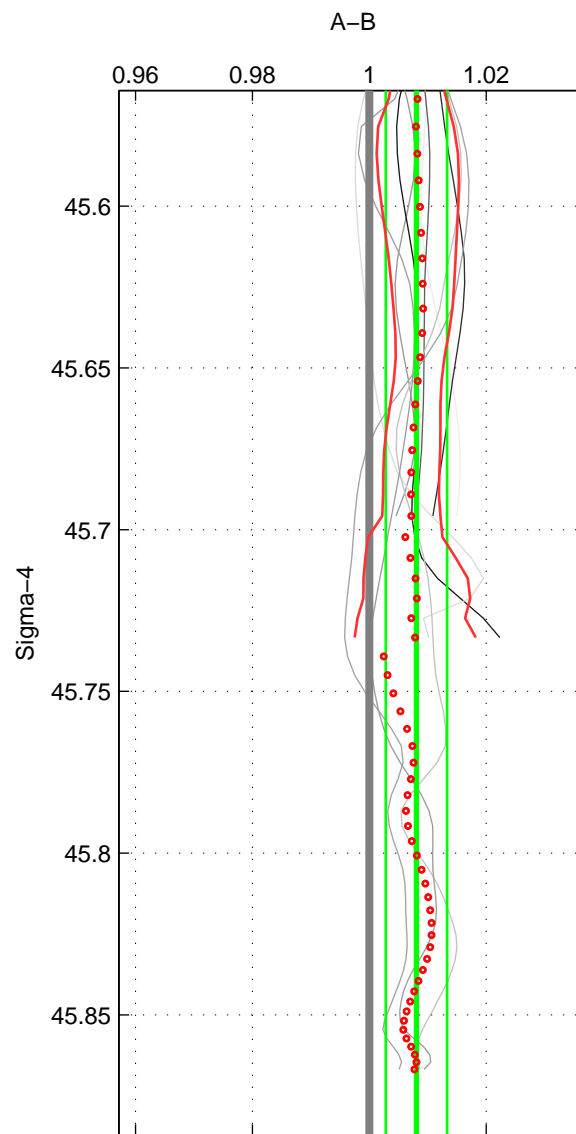

Cruise A (red). Date: Aug 2004 Cruisename: 601-49NZ20040807
 Cruise B (blue). Date: May 1999 Cruisename: 687-49UP19990419

*** "Favourite" values are means of spaces 1 2.

	Offset	O.StDev	Ratio	R.Stdev	Rating
SIGMA:	0.024	0.016	1.008	0.005	4
THETA:	0.023	0.017	1.008	0.006	4
DEPTH:	0.035	0.009	1.013	0.003	3
FAV.:	0.023	0.016	1.008	0.005	4

Profiles of A: 8
 Profiles of B: 4
 Diff profs : 9
 WMoffset (A-B): 0.023798
 WMoffset stdev: 0.015532
 WMratio (A/B): 1.0081
 WMratio stdev: 0.005256

Quality (1-5): 4

Profiles of A: 8
 Profiles of B: 4
 Diff profs : 9
 WMoffset (A-B): 0.022977
 WMoffset stdev: 0.016613
 WMratio (A/B): 1.0078
 WMratio stdev: 0.0056385

Quality (1-5): 4

Profiles of A: 8
 Profiles of B: 4
 Diff profs : 9
 WMoffset (A-B): 0.034638
 WMoffset stdev: 0.0092635
 WMratio (A/B): 1.0128
 WMratio stdev: 0.0030982

Quality (1-5): 3

Please note that statistics are bad.