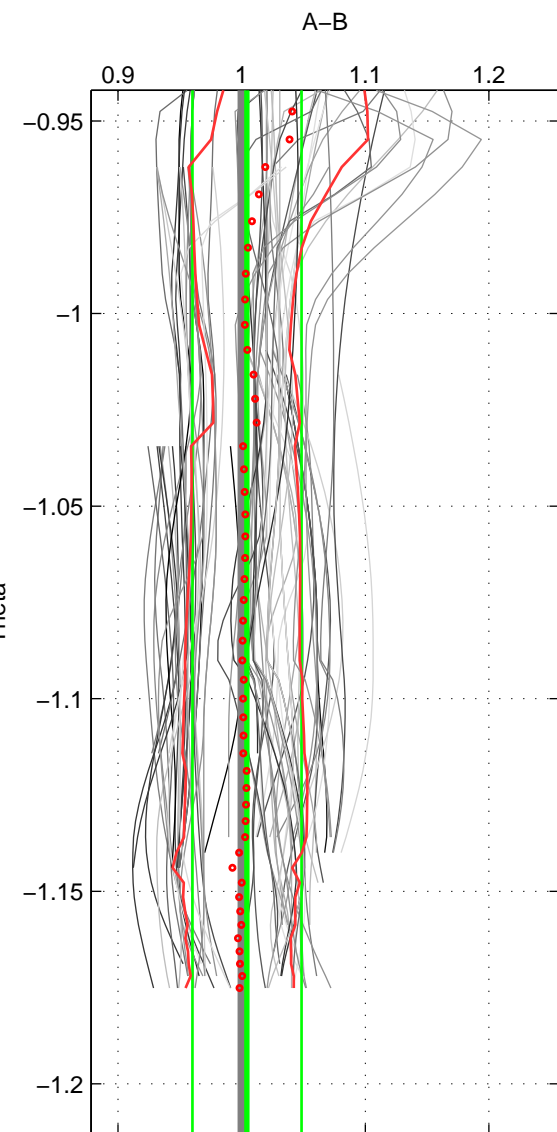

Cruise A (red). Date: Aug 1993 Cruisename: 87-58JH19930730

Cruise B (blue). Date: Aug 1996 Cruisename: 105-74JC19960720

\*\*\* "Favourite" values are means of spaces 1 2 3.

	Offset	O.StDev	Ratio	R.Stdev	Rating
SIGMA:	0.005	0.042	1.006	0.043	5
THETA:	0.004	0.043	1.004	0.044	5
DEPTH:	0.024	0.029	1.024	0.030	5
FAV.:	0.011	0.038	1.011	0.039	5

Profiles of A: 9  
 Profiles of B: 21  
 Diff profs : 82  
 WMoffset (A-B): 0.0052654  
 WMoffset stdev: 0.041965  
 WMratio (A/B): 1.0057  
 WMratio stdev: 0.042719

Quality (1-5): 5

Profiles of A: 9  
 Profiles of B: 21  
 Diff profs : 82  
 WMoffset (A-B): 0.0040875  
 WMoffset stdev: 0.043221  
 WMratio (A/B): 1.0044  
 WMratio stdev: 0.044086

Quality (1-5): 5

Profiles of A: 9  
 Profiles of B: 21  
 Diff profs : 82  
 WMoffset (A-B): 0.023777  
 WMoffset stdev: 0.029239  
 WMratio (A/B): 1.0241  
 WMratio stdev: 0.029839

Quality (1-5): 5