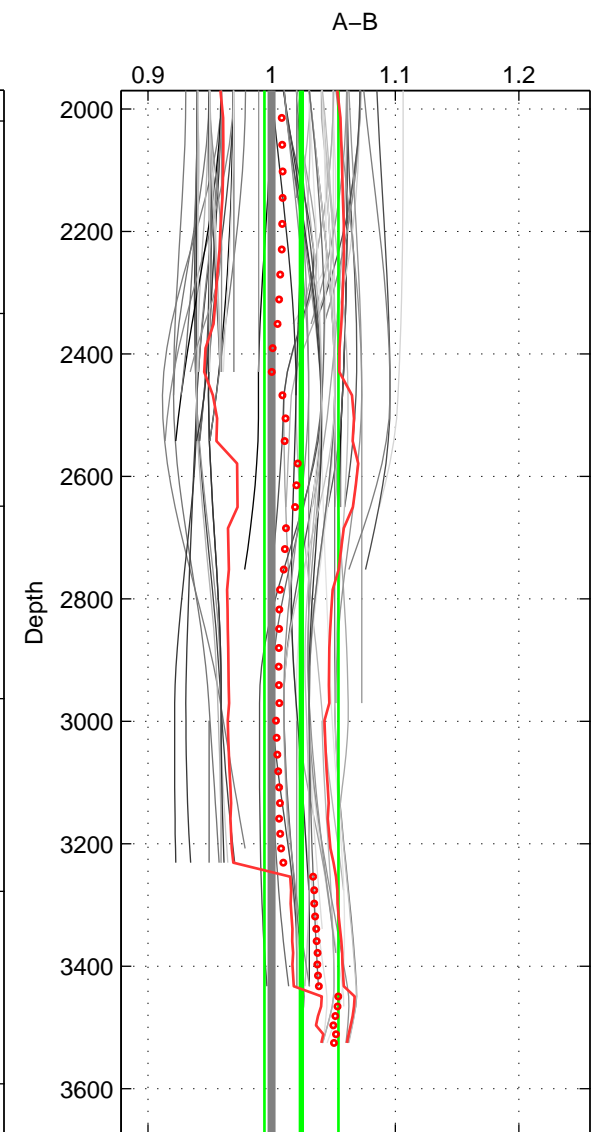

Cruise A (red). Date: Aug 1993 Cruisename: 87-58JH19930730

Cruise B (blue). Date: Aug 1996 Cruisename: 105-74JC19960720

\*\*\* "Favourite" values are means of spaces 1 2 3.

	Offset	O.StDev	Ratio	R.Stdev	Rating
SIGMA:	0.005	0.042	1.006	0.043	5
THETA:	0.004	0.043	1.004	0.044	5
DEPTH:	0.024	0.029	1.024	0.030	5
FAV.:	0.011	0.038	1.011	0.039	5

Profiles of A: 9  
 Profiles of B: 21  
 Diff profs : 82  
 WMoffset (A-B): 0.0052654  
 WMoffset stdev: 0.041965  
 WMratio (A/B): 1.0057  
 WMratio stdev: 0.042719

Quality (1-5): 5

Profiles of A: 9  
 Profiles of B: 21  
 Diff profs : 82  
 WMoffset (A-B): 0.0040875  
 WMoffset stdev: 0.043221  
 WMratio (A/B): 1.0044  
 WMratio stdev: 0.044086

Quality (1-5): 5

Profiles of A: 9  
 Profiles of B: 21  
 Diff profs : 82  
 WMoffset (A-B): 0.023777  
 WMoffset stdev: 0.029239  
 WMratio (A/B): 1.0241  
 WMratio stdev: 0.029839

Quality (1-5): 5