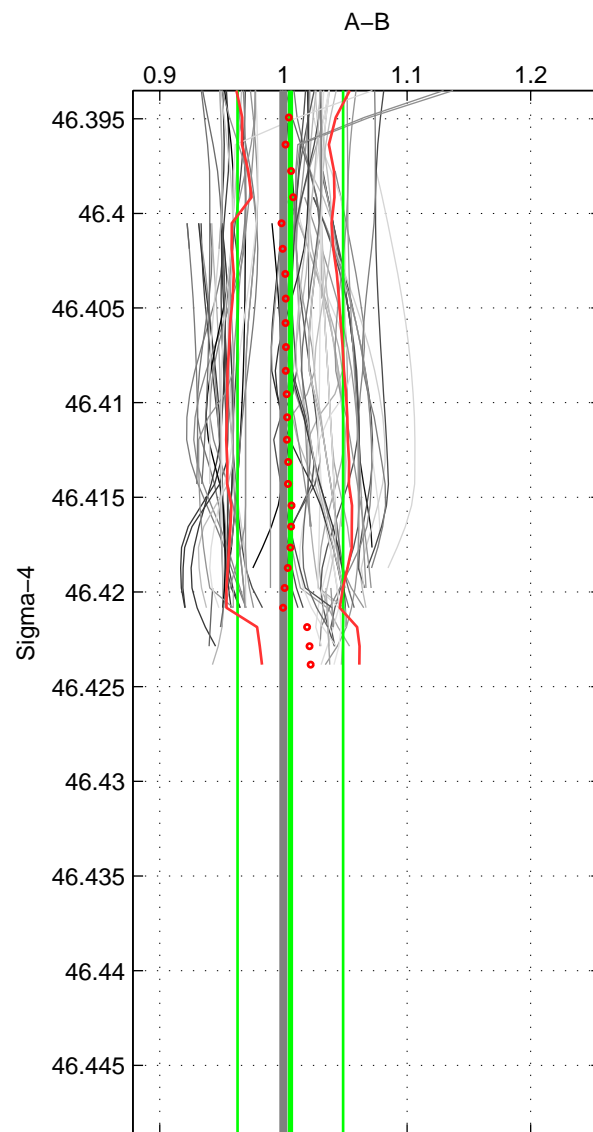

Cruise A (red). Date: Aug 1993 Cruisename: 87-58JH19930730

Cruise B (blue). Date: Aug 1996 Cruisename: 105-74JC19960720

\*\*\* "Favourite" values are means of spaces 1 2 3.

	Offset	O.StDev	Ratio	R.Stdev	Rating
SIGMA:	0.005	0.042	1.006	0.043	5
THETA:	0.004	0.043	1.004	0.044	5
DEPTH:	0.024	0.029	1.024	0.030	5
FAV.:	0.011	0.038	1.011	0.039	5

Profiles of A: 9  
 Profiles of B: 21  
 Diff profs : 82  
 WMoffset (A-B): 0.0052654  
 WMoffset stdev: 0.041965  
 WMratio (A/B): 1.0057  
 WMratio stdev: 0.042719

Quality (1-5): 5

Profiles of A: 9  
 Profiles of B: 21  
 Diff profs : 82  
 WMoffset (A-B): 0.0040875  
 WMoffset stdev: 0.043221  
 WMratio (A/B): 1.0044  
 WMratio stdev: 0.044086

Quality (1-5): 5

Profiles of A: 9  
 Profiles of B: 21  
 Diff profs : 82  
 WMoffset (A-B): 0.023777  
 WMoffset stdev: 0.029239  
 WMratio (A/B): 1.0241  
 WMratio stdev: 0.029839

Quality (1-5): 5