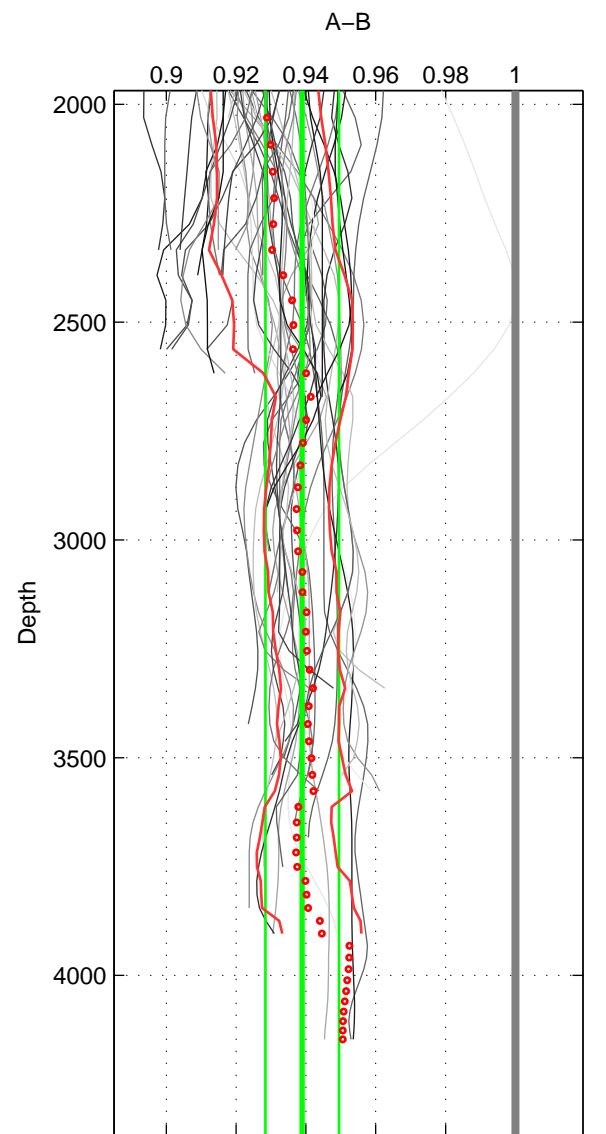

Cruise A (red). Date: Jan 2011 Cruisename: 340-09AR20110104

Cruise B (blue). Date: Jan 1995 Cruisename: 384-49HH19941213

*** "Favourite" values are means of spaces 1 2 3.

	Offset	O.StDev	Ratio	R.Stdev	Rating
SIGMA:	-0.153	0.020	0.935	0.008	5
THETA:	-0.152	0.022	0.935	0.009	5
DEPTH:	-0.143	0.025	0.939	0.011	5
FAV. :	-0.150	0.022	0.936	0.009	5

Profiles of A: 24
 Profiles of B: 6
 Diff profs : 51
 WMoffset (A-B): -0.15291
 WMoffset stdev: 0.02017
 WMratio (A/B): 0.9346
 WMratio stdev: 0.0083726

Quality (1-5): 5

Profiles of A: 24
 Profiles of B: 6
 Diff profs : 51
 WMoffset (A-B): -0.15231
 WMoffset stdev: 0.021979
 WMratio (A/B): 0.93495
 WMratio stdev: 0.0092021

Quality (1-5): 5

Profiles of A: 24
 Profiles of B: 6
 Diff profs : 51
 WMoffset (A-B): -0.1434
 WMoffset stdev: 0.024609
 WMratio (A/B): 0.93894
 WMratio stdev: 0.010541

Quality (1-5): 5