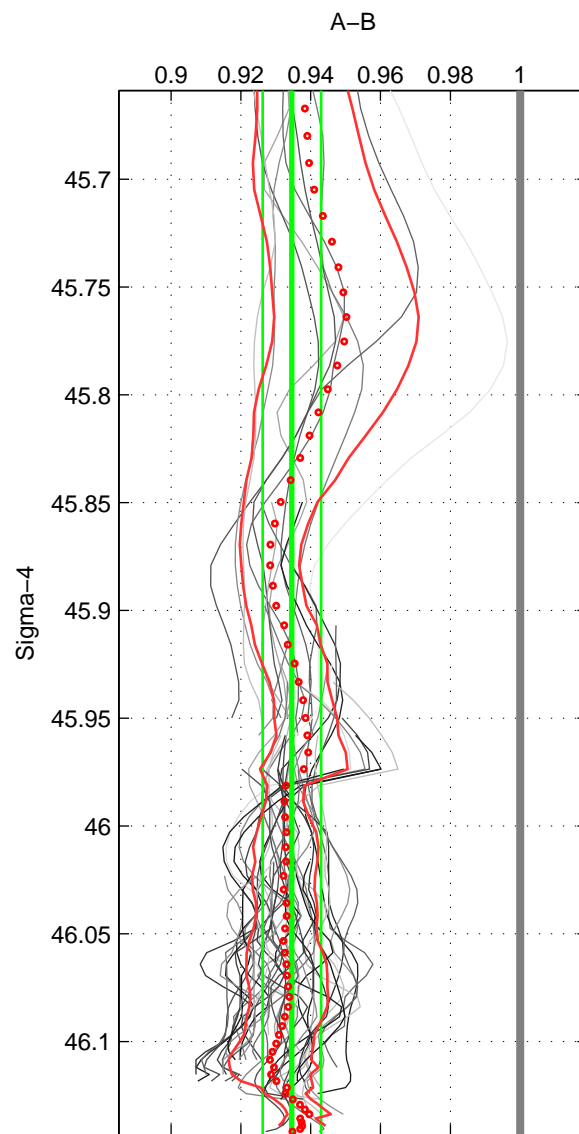

Cruise A (red). Date: Jan 2011 Cruisename: 340-09AR20110104

Cruise B (blue). Date: Jan 1995 Cruisename: 384-49HH19941213

*** "Favourite" values are means of spaces 1 2 3.

	Offset	O.StDev	Ratio	R.Stdev	Rating
SIGMA:	-0.153	0.020	0.935	0.008	5
THETA:	-0.152	0.022	0.935	0.009	5
DEPTH:	-0.143	0.025	0.939	0.011	5
FAV. :	-0.150	0.022	0.936	0.009	5

Profiles of A: 24
 Profiles of B: 6
 Diff profs : 51
 WMoffset (A-B): -0.15291
 WMoffset stdev: 0.02017
 WMratio (A/B): 0.9346
 WMratio stdev: 0.0083726

Quality (1-5): 5

Profiles of A: 24
 Profiles of B: 6
 Diff profs : 51
 WMoffset (A-B): -0.15231
 WMoffset stdev: 0.021979
 WMratio (A/B): 0.93495
 WMratio stdev: 0.0092021

Quality (1-5): 5

Profiles of A: 24
 Profiles of B: 6
 Diff profs : 51
 WMoffset (A-B): -0.1434
 WMoffset stdev: 0.024609
 WMratio (A/B): 0.93894
 WMratio stdev: 0.010541

Quality (1-5): 5