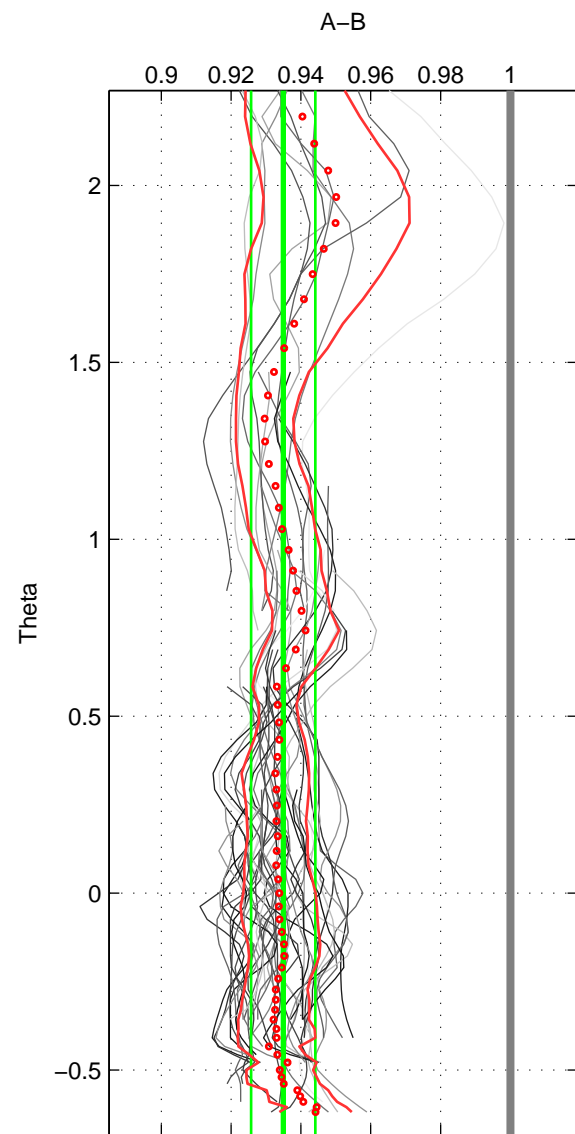

Cruise A (red). Date: Jan 2011 Cruisename: 340-09AR20110104

Cruise B (blue). Date: Jan 1995 Cruisename: 384-49HH19941213

*** "Favourite" values are means of spaces 1 2 3.

	Offset	O.StDev	Ratio	R.Stdev	Rating
SIGMA:	-0.153	0.020	0.935	0.008	5
THETA:	-0.152	0.022	0.935	0.009	5
DEPTH:	-0.143	0.025	0.939	0.011	5
FAV. :	-0.150	0.022	0.936	0.009	5

Profiles of A: 24
 Profiles of B: 6
 Diff profs : 51
 WMoffset (A-B): -0.15291
 WMoffset stdev: 0.02017
 WMratio (A/B): 0.9346
 WMratio stdev: 0.0083726

Quality (1-5): 5

Profiles of A: 24
 Profiles of B: 6
 Diff profs : 51
 WMoffset (A-B): -0.15231
 WMoffset stdev: 0.021979
 WMratio (A/B): 0.93495
 WMratio stdev: 0.0092021

Quality (1-5): 5

Profiles of A: 24
 Profiles of B: 6
 Diff profs : 51
 WMoffset (A-B): -0.1434
 WMoffset stdev: 0.024609
 WMratio (A/B): 0.93894
 WMratio stdev: 0.010541

Quality (1-5): 5