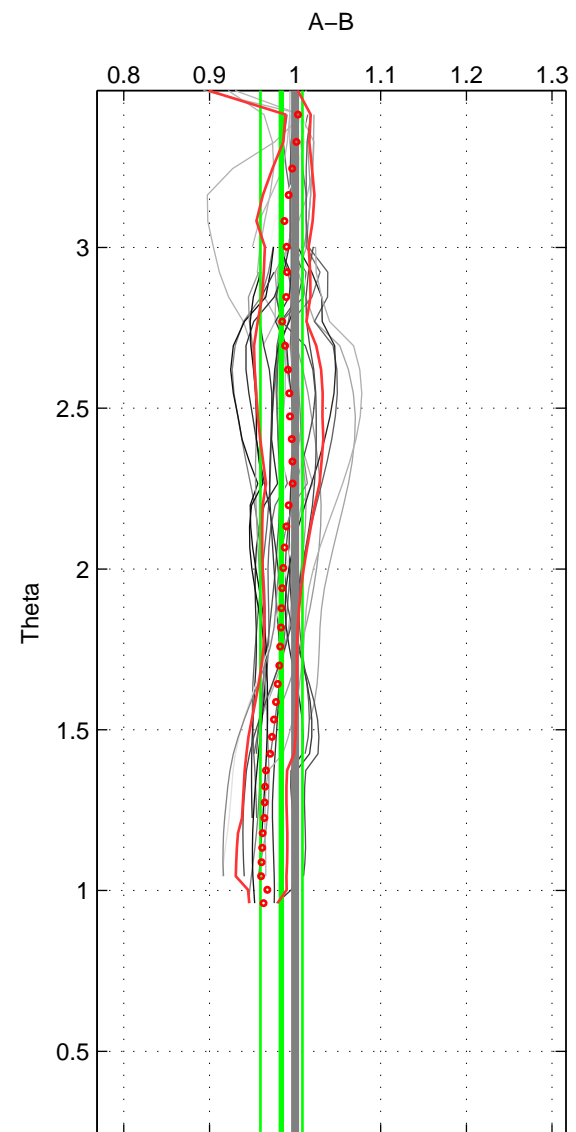

Cruise A (red). Date: Aug 1997 Cruisename: 63-34AR19970805

Cruise B (blue). Date: Jul 1981 Cruisename: 220-316N19810401

*** "Favourite" values are means of spaces 1 2 3.

	Offset	O.StDev	Ratio	R.Stdev	Rating
SIGMA:	-0.024	0.025	0.976	0.026	4
THETA:	-0.017	0.025	0.984	0.025	4
DEPTH:	-0.030	0.051	0.972	0.048	4
FAV.:	-0.024	0.034	0.977	0.033	4

Profiles of A: 10
 Profiles of B: 6
 Diff profs : 31
 WMoffset (A-B): -0.024351
 WMoffset stdev: 0.025467
 WMratio (A/B): 0.97566
 WMratio stdev: 0.025843

Quality (1-5): 4

Profiles of A: 10
 Profiles of B: 6
 Diff profs : 31
 WMoffset (A-B): -0.016564
 WMoffset stdev: 0.024554
 WMratio (A/B): 0.98405
 WMratio stdev: 0.024622

Quality (1-5): 4

Profiles of A: 10
 Profiles of B: 6
 Diff profs : 31
 WMoffset (A-B): -0.030007
 WMoffset stdev: 0.051077
 WMratio (A/B): 0.97168
 WMratio stdev: 0.047888

Quality (1-5): 4