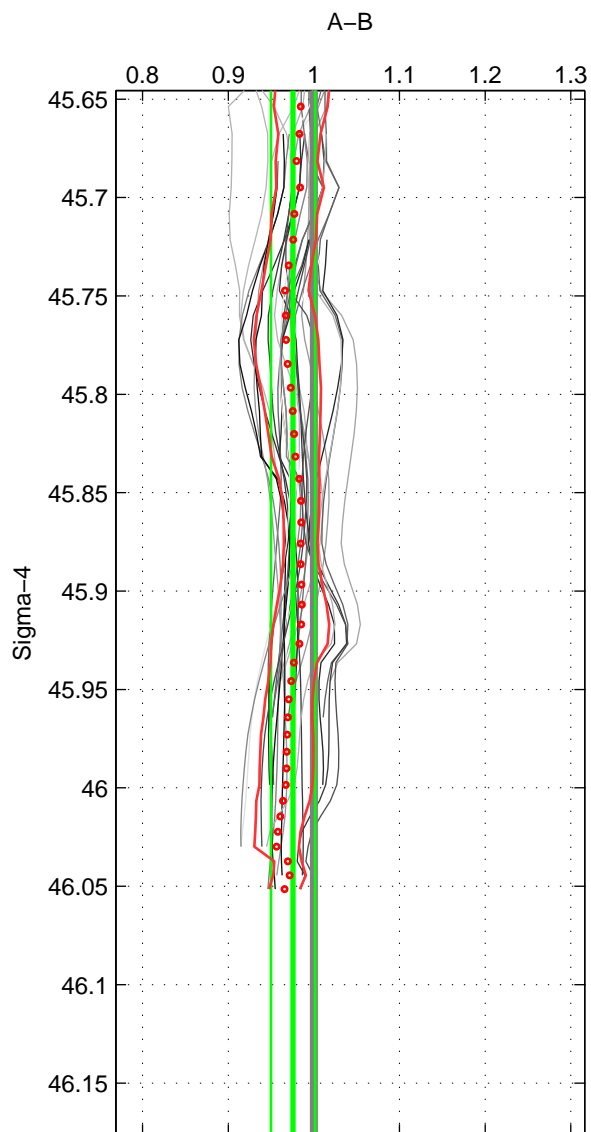

Cruise A (red). Date: Aug 1997 Cruisename: 63-34AR19970805

Cruise B (blue). Date: Jul 1981 Cruisename: 220-316N19810401

*** "Favourite" values are means of spaces 1 2 3.

	Offset	O.StDev	Ratio	R.Stdev	Rating
SIGMA:	-0.024	0.025	0.976	0.026	4
THETA:	-0.017	0.025	0.984	0.025	4
DEPTH:	-0.030	0.051	0.972	0.048	4
FAV.:	-0.024	0.034	0.977	0.033	4

Profiles of A: 10
 Profiles of B: 6
 Diff profs : 31
 WMoffset (A-B): -0.024351
 WMoffset stdev: 0.025467
 WMratio (A/B): 0.97566
 WMratio stdev: 0.025843

Quality (1-5): 4

Profiles of A: 10
 Profiles of B: 6
 Diff profs : 31
 WMoffset (A-B): -0.016564
 WMoffset stdev: 0.024554
 WMratio (A/B): 0.98405
 WMratio stdev: 0.024622

Quality (1-5): 4

Profiles of A: 10
 Profiles of B: 6
 Diff profs : 31
 WMoffset (A-B): -0.030007
 WMoffset stdev: 0.051077
 WMratio (A/B): 0.97168
 WMratio stdev: 0.047888

Quality (1-5): 4