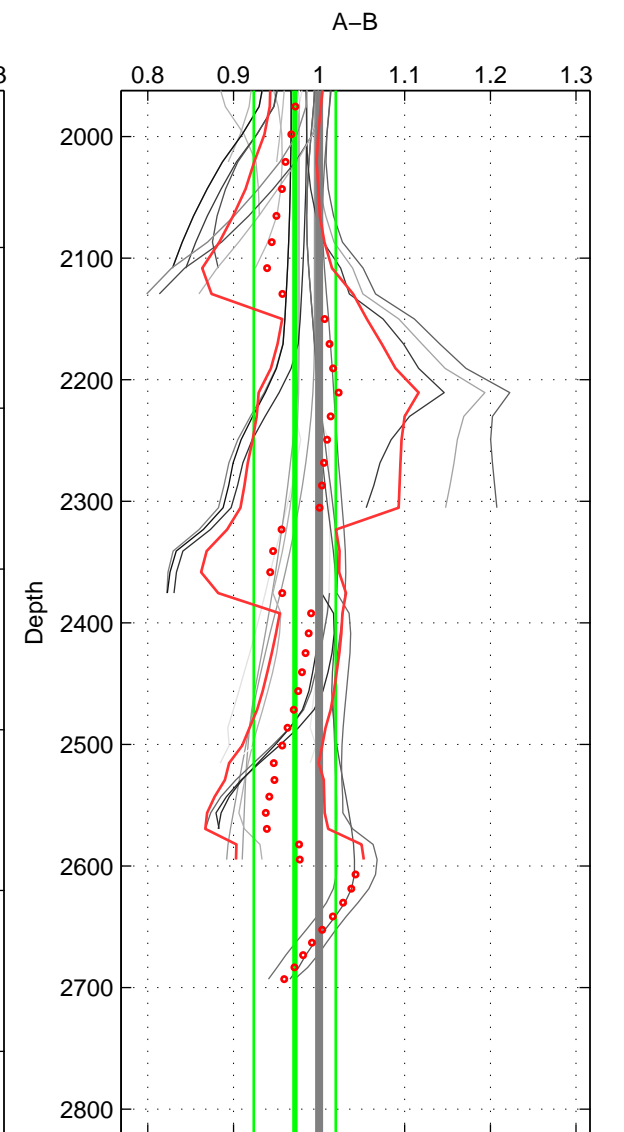

Cruise A (red). Date: Aug 1997 Cruisename: 63-34AR19970805

Cruise B (blue). Date: Jul 1981 Cruisename: 220-316N19810401

*** "Favourite" values are means of spaces 1 2 3.

	Offset	O.StDev	Ratio	R.Stdev	Rating
SIGMA:	-0.024	0.025	0.976	0.026	4
THETA:	-0.017	0.025	0.984	0.025	4
DEPTH:	-0.030	0.051	0.972	0.048	4
FAV.:	-0.024	0.034	0.977	0.033	4

Profiles of A: 10
 Profiles of B: 6
 Diff profs : 31
 WMoffset (A-B): -0.024351
 WMoffset stdev: 0.025467
 WMratio (A/B): 0.97566
 WMratio stdev: 0.025843

Quality (1-5): 4

Profiles of A: 10
 Profiles of B: 6
 Diff profs : 31
 WMoffset (A-B): -0.016564
 WMoffset stdev: 0.024554
 WMratio (A/B): 0.98405
 WMratio stdev: 0.024622

Quality (1-5): 4

Profiles of A: 10
 Profiles of B: 6
 Diff profs : 31
 WMoffset (A-B): -0.030007
 WMoffset stdev: 0.051077
 WMratio (A/B): 0.97168
 WMratio stdev: 0.047888

Quality (1-5): 4