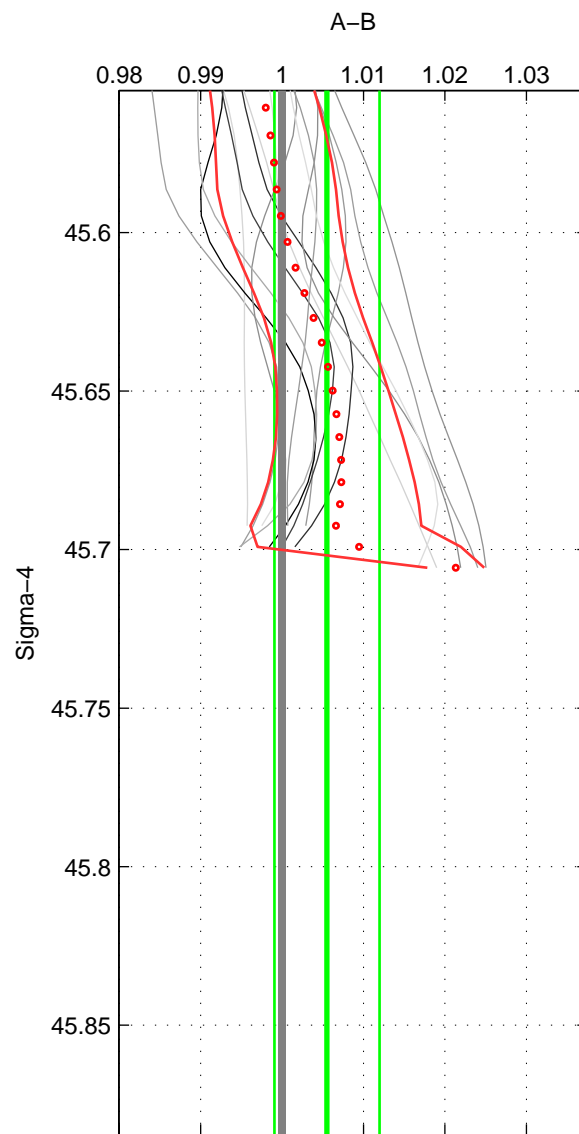

Cruise A (red). Date: Oct 2007 Cruisename: 613-49NZ20071008

Cruise B (blue). Date: Jul 2002 Cruisename: 697-49UP20020620

\*\*\* "Favourite" values are means of spaces 1 2.

	Offset	O.StDev	Ratio	R.Stdev	Rating
SIGMA:	0.017	0.019	1.006	0.006	3
THETA:	0.020	0.018	1.007	0.006	3
DEPTH:	0.009	0.010	1.003	0.003	2
FAV.:	0.018	0.019	1.006	0.006	3

Profiles of A: 5  
 Profiles of B: 3  
 Diff profs : 15  
 WMoffset (A-B): 0.016989  
 WMoffset stdev: 0.019132  
 WMratio (A/B): 1.0055  
 WMratio stdev: 0.0064429

Quality (1-5): 3

Profiles of A: 5  
 Profiles of B: 3  
 Diff profs : 15  
 WMoffset (A-B): 0.020008  
 WMoffset stdev: 0.018379  
 WMratio (A/B): 1.0065  
 WMratio stdev: 0.006205

Quality (1-5): 3

Profiles of A: 5  
 Profiles of B: 3  
 Diff profs : 15  
 WMoffset (A-B): 0.0085919  
 WMoffset stdev: 0.010024  
 WMratio (A/B): 1.003  
 WMratio stdev: 0.003409

Quality (1-5): 2

Please note that statistics are bad.