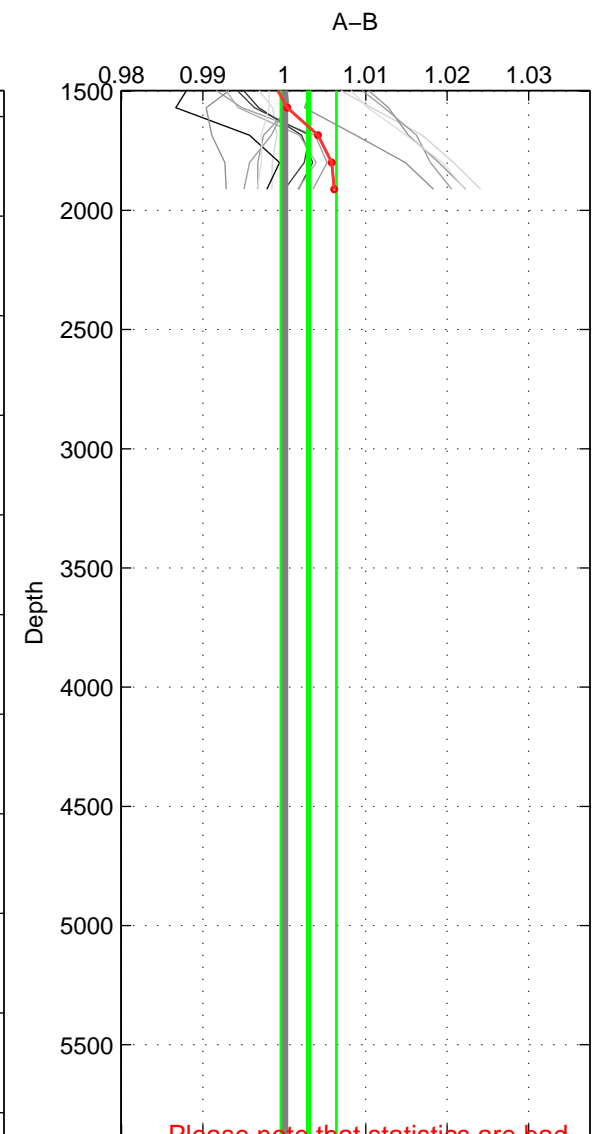

Cruise A (red). Date: Oct 2007 Cruisename: 613-49NZ20071008

Cruise B (blue). Date: Jul 2002 Cruisename: 697-49UP20020620

\*\*\* "Favourite" values are means of spaces 1 2.

	Offset	O.StDev	Ratio	R.Stdev	Rating
SIGMA:	0.017	0.019	1.006	0.006	3
THETA:	0.020	0.018	1.007	0.006	3
DEPTH:	0.009	0.010	1.003	0.003	2
FAV.:	0.018	0.019	1.006	0.006	3

Profiles of A: 5  
 Profiles of B: 3  
 Diff profs : 15  
 WMoffset (A-B): 0.016989  
 WMoffset stdev: 0.019132  
 WMratio (A/B): 1.0055  
 WMratio stdev: 0.0064429

Quality (1-5): 3

Profiles of A: 5  
 Profiles of B: 3  
 Diff profs : 15  
 WMoffset (A-B): 0.020008  
 WMoffset stdev: 0.018379  
 WMratio (A/B): 1.0065  
 WMratio stdev: 0.006205

Quality (1-5): 3

Profiles of A: 5  
 Profiles of B: 3  
 Diff profs : 15  
 WMoffset (A-B): 0.0085919  
 WMoffset stdev: 0.010024  
 WMratio (A/B): 1.003  
 WMratio stdev: 0.003409

Quality (1-5): 2

Please note that statistics are bad.