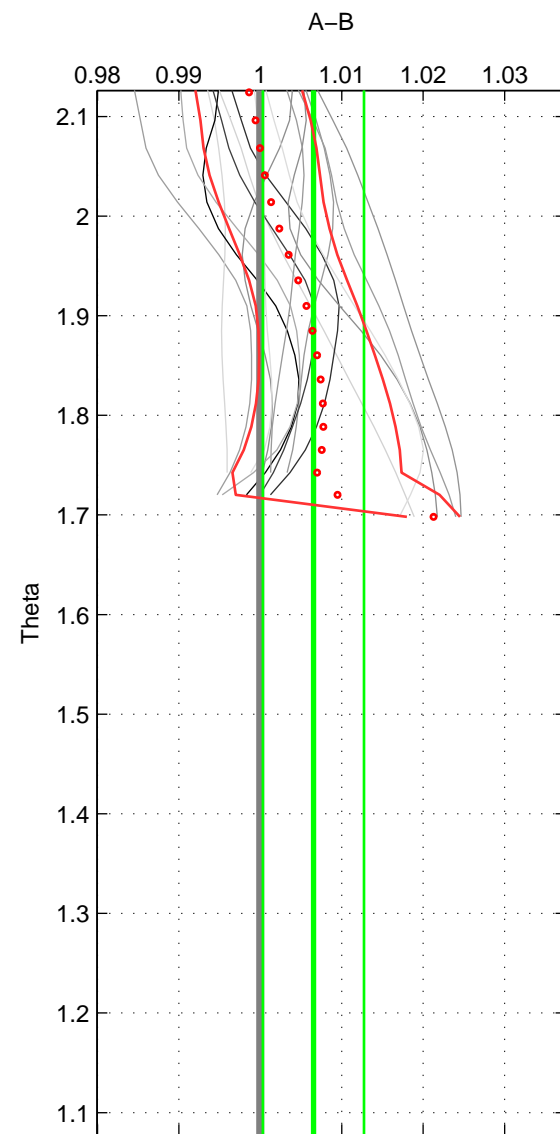

Cruise A (red). Date: Oct 2007 Cruisename: 613-49NZ20071008

Cruise B (blue). Date: Jul 2002 Cruisename: 697-49UP20020620

\*\*\* "Favourite" values are means of spaces 1 2.

	Offset	O.StDev	Ratio	R.Stdev	Rating
SIGMA:	0.017	0.019	1.006	0.006	3
THETA:	0.020	0.018	1.007	0.006	3
DEPTH:	0.009	0.010	1.003	0.003	2
FAV.:	0.018	0.019	1.006	0.006	3

Profiles of A: 5  
 Profiles of B: 3  
 Diff profs : 15  
 WMoffset (A-B): 0.016989  
 WMoffset stdev: 0.019132  
 WMratio (A/B): 1.0055  
 WMratio stdev: 0.0064429

Quality (1-5): 3

Profiles of A: 5  
 Profiles of B: 3  
 Diff profs : 15  
 WMoffset (A-B): 0.020008  
 WMoffset stdev: 0.018379  
 WMratio (A/B): 1.0065  
 WMratio stdev: 0.006205

Quality (1-5): 3

Profiles of A: 5  
 Profiles of B: 3  
 Diff profs : 15  
 WMoffset (A-B): 0.0085919  
 WMoffset stdev: 0.010024  
 WMratio (A/B): 1.003  
 WMratio stdev: 0.003409

Quality (1-5): 2

Please note that statistics are bad.