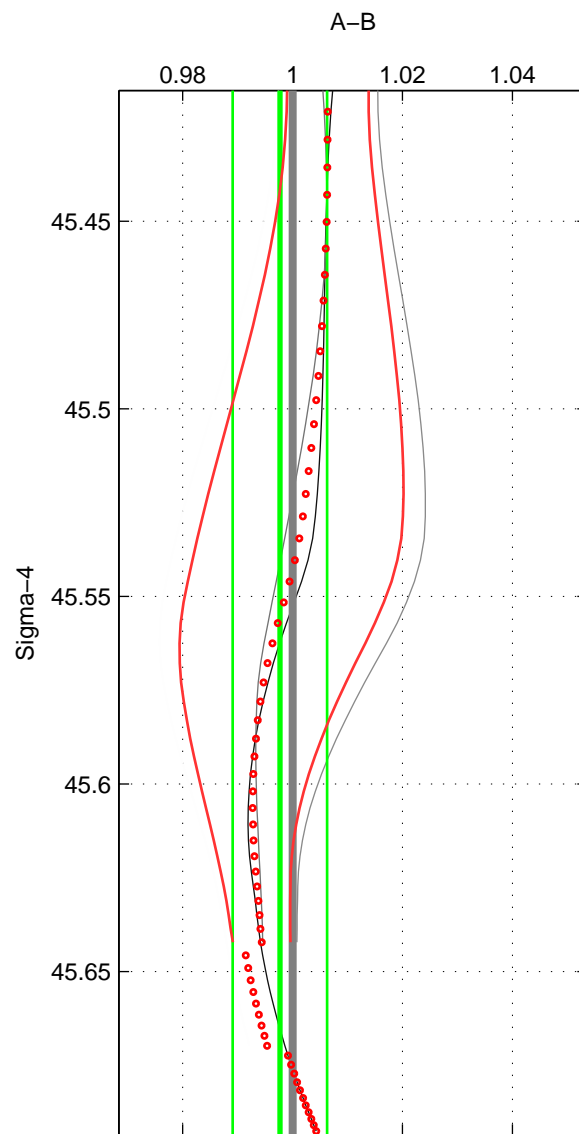

Cruise A (red). Date: Jul 2001 Cruisename: 694-49UP20010619

Cruise B (blue). Date: Nov 2001 Cruisename: 695-49UP20011010

*** "Favourite" values are means of spaces 1 2 3.

	Offset	O.StDev	Ratio	R.Stdev	Rating
SIGMA:	-0.007	0.025	0.998	0.009	2
THETA:	-0.005	0.027	0.998	0.009	2
DEPTH:	0.036	0.031	1.013	0.011	2
FAV.:	0.008	0.028	1.003	0.010	2

Profiles of A: 2
 Profiles of B: 2
 Diff profs: 4
 WMoffset (A-B): -0.0068059
 WMoffset stdev: 0.025159
 WMratio (A/B): 0.9977
 WMratio stdev: 0.0085848

Quality (1-5): 2

Profiles of A: 2
 Profiles of B: 3
 Diff profs: 6
 WMoffset (A-B): -0.0051918
 WMoffset stdev: 0.027101
 WMratio (A/B): 0.99827
 WMratio stdev: 0.0093194

Quality (1-5): 2

Profiles of A: 2
 Profiles of B: 3
 Diff profs: 6
 WMoffset (A-B): 0.036465
 WMoffset stdev: 0.031416
 WMratio (A/B): 1.0128
 WMratio stdev: 0.011146

Quality (1-5): 2