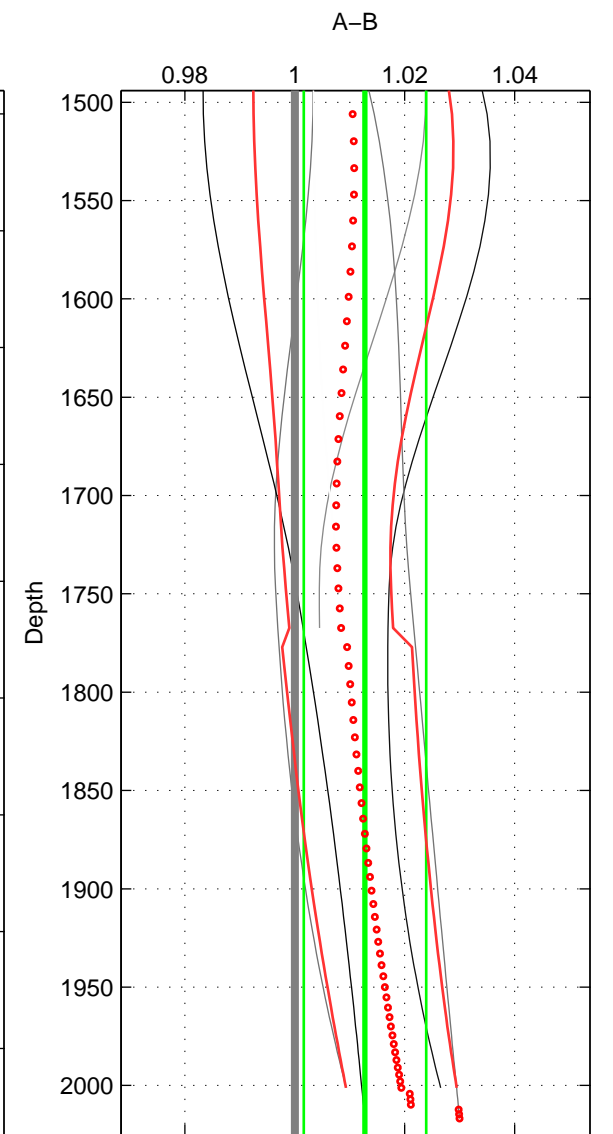

Cruise A (red). Date: Jul 2001 Cruisename: 694-49UP20010619

Cruise B (blue). Date: Nov 2001 Cruisename: 695-49UP20011010

*** "Favourite" values are means of spaces 1 2 3.

	Offset	O.StDev	Ratio	R.Stdev	Rating
SIGMA:	-0.007	0.025	0.998	0.009	2
THETA:	-0.005	0.027	0.998	0.009	2
DEPTH:	0.036	0.031	1.013	0.011	2
FAV.:	0.008	0.028	1.003	0.010	2

Profiles of A: 2
 Profiles of B: 2
 Diff profs: 4
 WMoffset (A-B): -0.0068059
 WMoffset stdev: 0.025159
 WMratio (A/B): 0.9977
 WMratio stdev: 0.0085848

Quality (1-5): 2

Profiles of A: 2
 Profiles of B: 3
 Diff profs: 6
 WMoffset (A-B): -0.0051918
 WMoffset stdev: 0.027101
 WMratio (A/B): 0.99827
 WMratio stdev: 0.0093194

Quality (1-5): 2

Profiles of A: 2
 Profiles of B: 3
 Diff profs: 6
 WMoffset (A-B): 0.036465
 WMoffset stdev: 0.031416
 WMratio (A/B): 1.0128
 WMratio stdev: 0.011146

Quality (1-5): 2