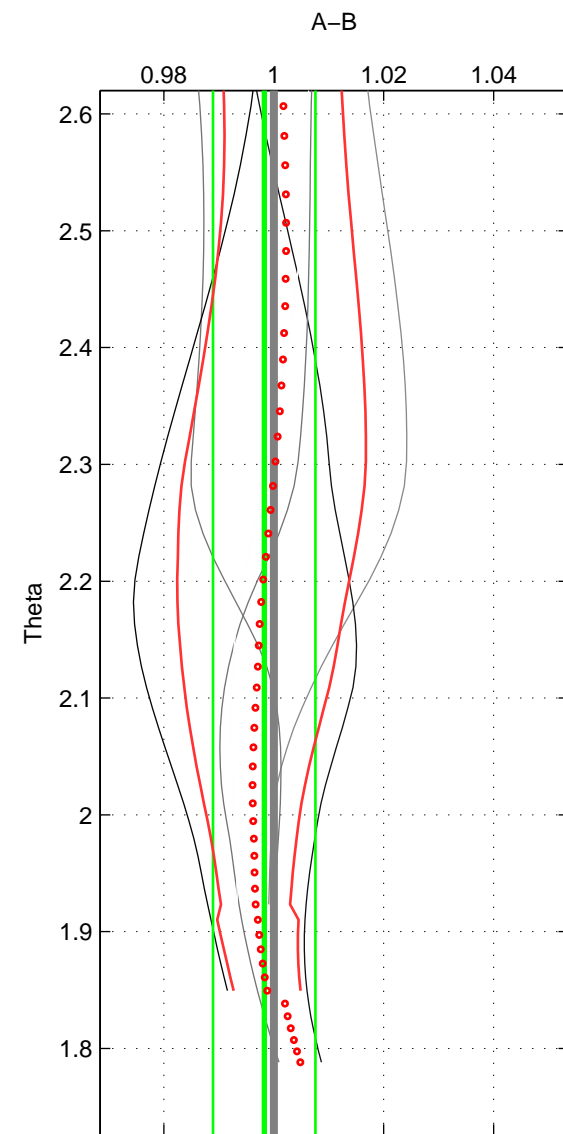

Cruise A (red). Date: Jul 2001 Cruisename: 694-49UP20010619

Cruise B (blue). Date: Nov 2001 Cruisename: 695-49UP20011010

*** "Favourite" values are means of spaces 1 2 3.

	Offset	O.StDev	Ratio	R.Stdev	Rating
SIGMA:	-0.007	0.025	0.998	0.009	2
THETA:	-0.005	0.027	0.998	0.009	2
DEPTH:	0.036	0.031	1.013	0.011	2
FAV.:	0.008	0.028	1.003	0.010	2

Profiles of A: 2
 Profiles of B: 2
 Diff profs: 4
 WMoffset (A-B): -0.0068059
 WMoffset stdev: 0.025159
 WMratio (A/B): 0.9977
 WMratio stdev: 0.0085848

Quality (1-5): 2

Profiles of A: 2
 Profiles of B: 3
 Diff profs: 6
 WMoffset (A-B): -0.0051918
 WMoffset stdev: 0.027101
 WMratio (A/B): 0.99827
 WMratio stdev: 0.0093194

Quality (1-5): 2

Profiles of A: 2
 Profiles of B: 3
 Diff profs: 6
 WMoffset (A-B): 0.036465
 WMoffset stdev: 0.031416
 WMratio (A/B): 1.0128
 WMratio stdev: 0.011146

Quality (1-5): 2