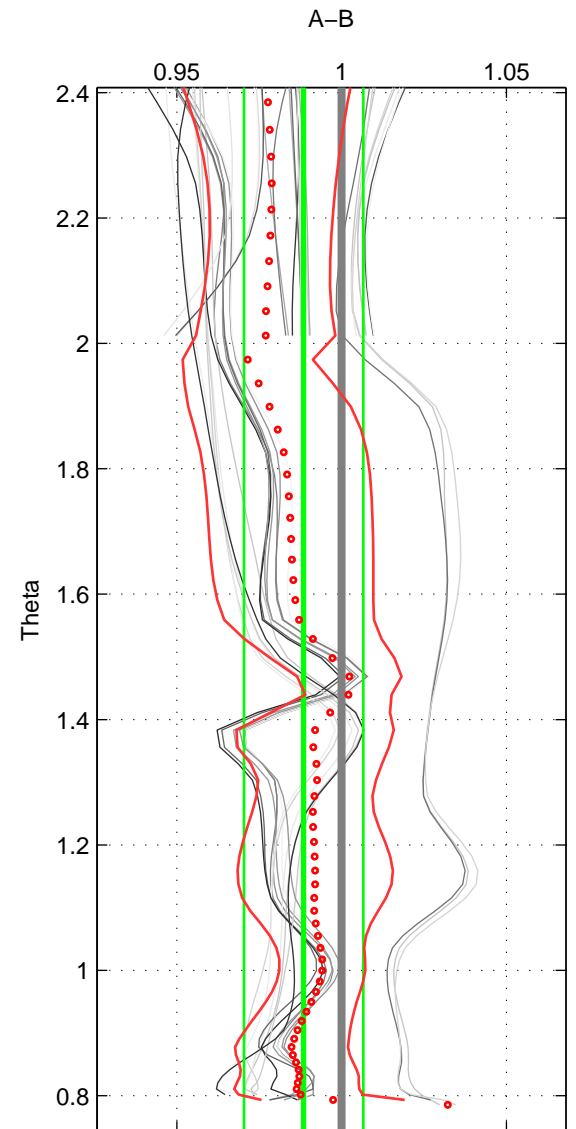

Cruise A (red). Date: Sep 1995 Cruisename: 343-09FA19950913  
 Cruise B (blue). Date: Aug 1989 Cruisename: 364-35MF19890730

\*\*\* "Favourite" values are means of spaces 1 2 3.

	Offset	O.StDev	Ratio	R.Stdev	Rating
SIGMA:	-0.032	0.046	0.987	0.019	5
THETA:	-0.028	0.043	0.988	0.018	5
DEPTH:	-0.027	0.045	0.989	0.019	5
FAV. :	-0.029	0.045	0.988	0.019	5

Profiles of A: 15  
 Profiles of B: 6  
 Diff profs : 33  
 WMoffset (A-B): -0.031553  
 WMoffset stdev: 0.046026  
 WMratio (A/B): 0.98701  
 WMratio stdev: 0.019213

Quality (1-5): 5

Profiles of A: 15  
 Profiles of B: 6  
 Diff profs : 33  
 WMoffset (A-B): -0.027891  
 WMoffset stdev: 0.043162  
 WMratio (A/B): 0.98848  
 WMratio stdev: 0.01812

Quality (1-5): 5

Profiles of A: 15  
 Profiles of B: 6  
 Diff profs : 33  
 WMoffset (A-B): -0.026613  
 WMoffset stdev: 0.044976  
 WMratio (A/B): 0.98898  
 WMratio stdev: 0.019088

Quality (1-5): 5