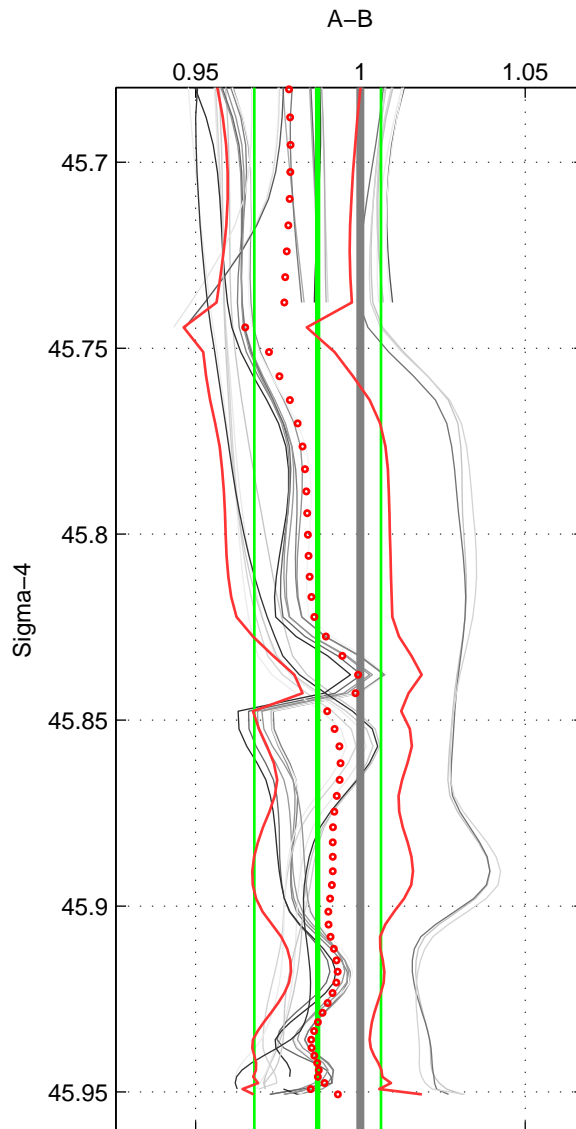

Cruise A (red). Date: Sep 1995 Cruisename: 343-09FA19950913  
 Cruise B (blue). Date: Aug 1989 Cruisename: 364-35MF19890730

\*\*\* "Favourite" values are means of spaces 1 2 3.

	Offset	O.StDev	Ratio	R.Stdev	Rating
SIGMA:	-0.032	0.046	0.987	0.019	5
THETA:	-0.028	0.043	0.988	0.018	5
DEPTH:	-0.027	0.045	0.989	0.019	5
FAV. :	-0.029	0.045	0.988	0.019	5

Profiles of A: 15  
 Profiles of B: 6  
 Diff profs : 33  
 WMoffset (A-B): -0.031553  
 WMoffset stdev: 0.046026  
 WMratio (A/B): 0.98701  
 WMratio stdev: 0.019213

Quality (1-5): 5

Profiles of A: 15  
 Profiles of B: 6  
 Diff profs : 33  
 WMoffset (A-B): -0.027891  
 WMoffset stdev: 0.043162  
 WMratio (A/B): 0.98848  
 WMratio stdev: 0.01812

Quality (1-5): 5

Profiles of A: 15  
 Profiles of B: 6  
 Diff profs : 33  
 WMoffset (A-B): -0.026613  
 WMoffset stdev: 0.044976  
 WMratio (A/B): 0.98898  
 WMratio stdev: 0.019088

Quality (1-5): 5