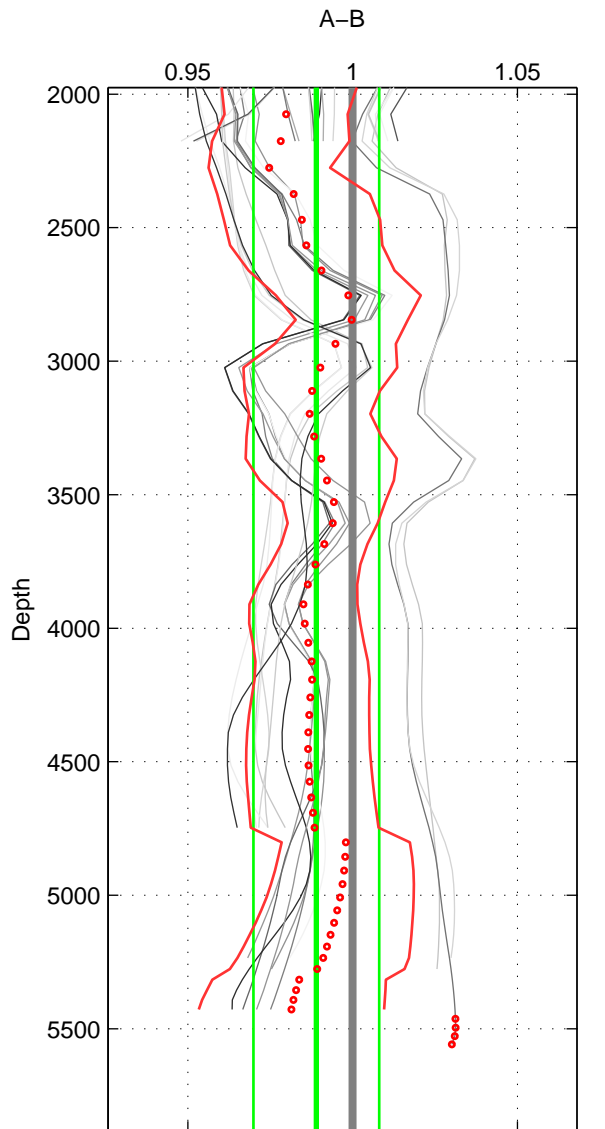

Cruise A (red). Date: Sep 1995 Cruisename: 343-09FA19950913  
 Cruise B (blue). Date: Aug 1989 Cruisename: 364-35MF19890730

\*\*\* "Favourite" values are means of spaces 1 2 3.

	Offset	O.StDev	Ratio	R.Stdev	Rating
SIGMA:	-0.032	0.046	0.987	0.019	5
THETA:	-0.028	0.043	0.988	0.018	5
DEPTH:	-0.027	0.045	0.989	0.019	5
FAV. :	-0.029	0.045	0.988	0.019	5

Profiles of A: 15  
 Profiles of B: 6  
 Diff profs : 33  
 WMoffset (A-B): -0.031553  
 WMoffset stdev: 0.046026  
 WMratio (A/B): 0.98701  
 WMratio stdev: 0.019213

Quality (1-5): 5

Profiles of A: 15  
 Profiles of B: 6  
 Diff profs : 33  
 WMoffset (A-B): -0.027891  
 WMoffset stdev: 0.043162  
 WMratio (A/B): 0.98848  
 WMratio stdev: 0.01812

Quality (1-5): 5

Profiles of A: 15  
 Profiles of B: 6  
 Diff profs : 33  
 WMoffset (A-B): -0.026613  
 WMoffset stdev: 0.044976  
 WMratio (A/B): 0.98898  
 WMratio stdev: 0.019088

Quality (1-5): 5