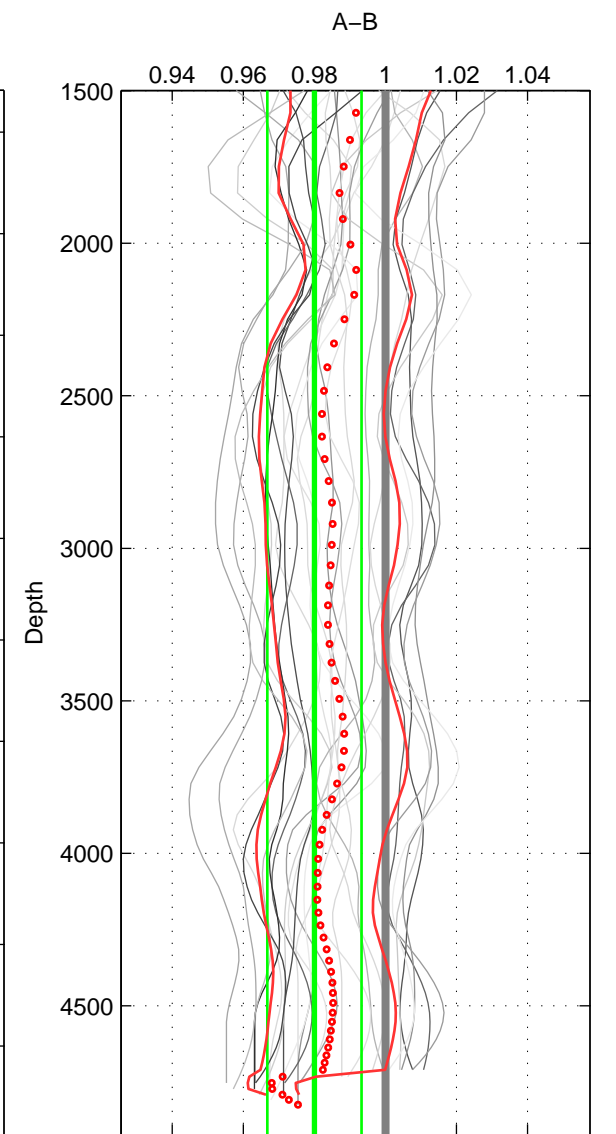

Cruise A (red). Date: Jun 1991 Cruisename: 485-31WT19910531

Cruise B (blue). Date: Mar 1989 Cruisename: 507-32MW19890206

*** "Favourite" values are means of spaces 1 2 3.

	Offset	O.StDev	Ratio	R.Stdev	Rating
SIGMA:	-0.051	0.050	0.981	0.019	5
THETA:	-0.051	0.047	0.981	0.018	5
DEPTH:	-0.051	0.034	0.980	0.013	5
FAV. :	-0.051	0.044	0.981	0.016	5

Profiles of A: 7
 Profiles of B: 4
 Diff profs : 24
 WMoffset (A-B): -0.05054
 WMoffset stdev: 0.0504
 WMratio (A/B): 0.98138
 WMratio stdev: 0.018549

Quality (1-5): 5

Profiles of A: 7
 Profiles of B: 4
 Diff profs : 24
 WMoffset (A-B): -0.051099
 WMoffset stdev: 0.04746
 WMratio (A/B): 0.98113
 WMratio stdev: 0.017557

Quality (1-5): 5

Profiles of A: 7
 Profiles of B: 4
 Diff profs : 24
 WMoffset (A-B): -0.051201
 WMoffset stdev: 0.033576
 WMratio (A/B): 0.98001
 WMratio stdev: 0.013261

Quality (1-5): 5