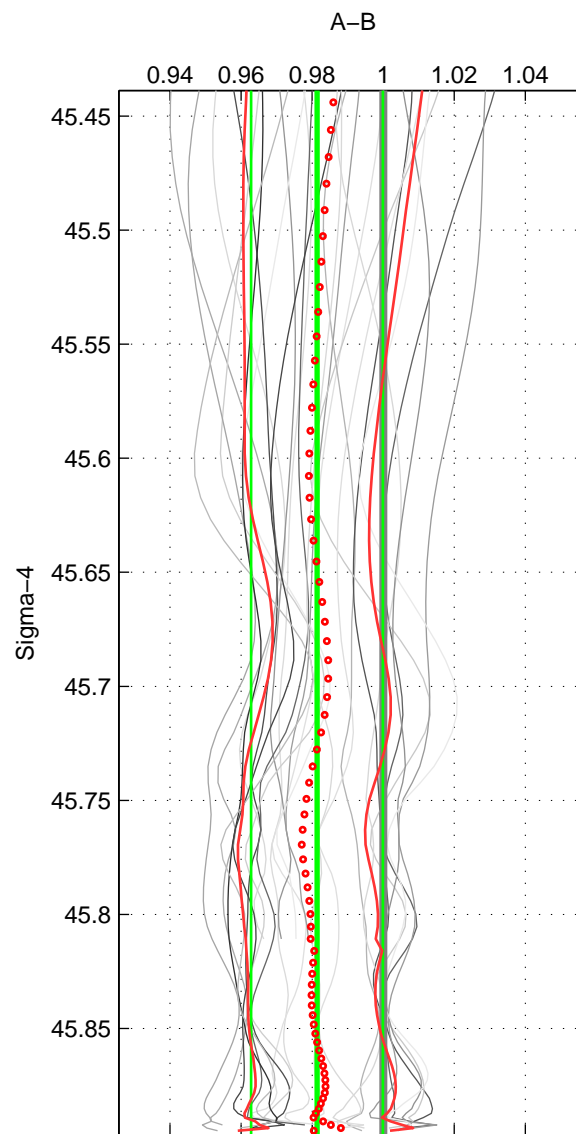

Cruise A (red). Date: Jun 1991 Cruisename: 485-31WT19910531

Cruise B (blue). Date: Mar 1989 Cruisename: 507-32MW19890206

*** "Favourite" values are means of spaces 1 2 3.

	Offset	O.StDev	Ratio	R.Stdev	Rating
SIGMA:	-0.051	0.050	0.981	0.019	5
THETA:	-0.051	0.047	0.981	0.018	5
DEPTH:	-0.051	0.034	0.980	0.013	5
FAV. :	-0.051	0.044	0.981	0.016	5

Profiles of A: 7
 Profiles of B: 4
 Diff profs : 24
 WMoffset (A-B): -0.05054
 WMoffset stdev: 0.0504
 WMratio (A/B): 0.98138
 WMratio stdev: 0.018549

Quality (1-5): 5

Profiles of A: 7
 Profiles of B: 4
 Diff profs : 24
 WMoffset (A-B): -0.051099
 WMoffset stdev: 0.04746
 WMratio (A/B): 0.98113
 WMratio stdev: 0.017557

Quality (1-5): 5

Profiles of A: 7
 Profiles of B: 4
 Diff profs : 24
 WMoffset (A-B): -0.051201
 WMoffset stdev: 0.033576
 WMratio (A/B): 0.98001
 WMratio stdev: 0.013261

Quality (1-5): 5