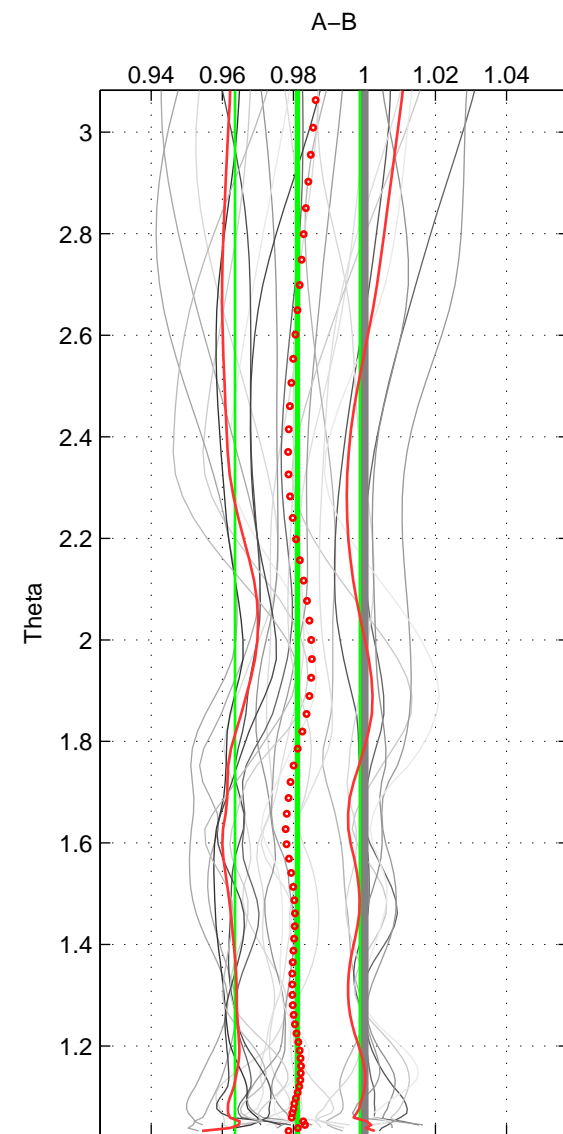

Cruise A (red). Date: Jun 1991 Cruisename: 485-31WT19910531

Cruise B (blue). Date: Mar 1989 Cruisename: 507-32MW19890206

*** "Favourite" values are means of spaces 1 2 3.

	Offset	O.StDev	Ratio	R.Stdev	Rating
SIGMA:	-0.051	0.050	0.981	0.019	5
THETA:	-0.051	0.047	0.981	0.018	5
DEPTH:	-0.051	0.034	0.980	0.013	5
FAV. :	-0.051	0.044	0.981	0.016	5

Profiles of A: 7
 Profiles of B: 4
 Diff profs : 24
 WMoffset (A-B): -0.05054
 WMoffset stdev: 0.0504
 WMratio (A/B): 0.98138
 WMratio stdev: 0.018549

Quality (1-5): 5

Profiles of A: 7
 Profiles of B: 4
 Diff profs : 24
 WMoffset (A-B): -0.051099
 WMoffset stdev: 0.04746
 WMratio (A/B): 0.98113
 WMratio stdev: 0.017557

Quality (1-5): 5

Profiles of A: 7
 Profiles of B: 4
 Diff profs : 24
 WMoffset (A-B): -0.051201
 WMoffset stdev: 0.033576
 WMratio (A/B): 0.98001
 WMratio stdev: 0.013261

Quality (1-5): 5