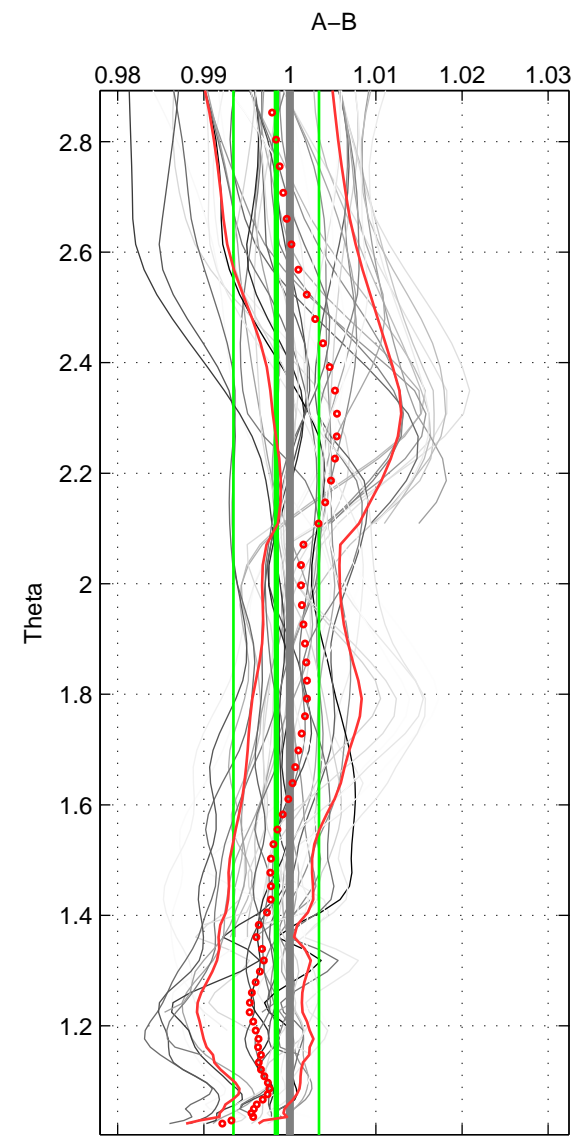

Cruise A (red). Date: Mar 1989 Cruisename: 507-32MW19890206

Cruise B (blue). Date: Jun 2005 Cruisename: 605-49NZ20050525

*** "Favourite" values are means of spaces 1 2 3.

	Offset	O.StDev	Ratio	R.Stdev	Rating
SIGMA:	-0.008	0.014	0.997	0.005	5
THETA:	-0.004	0.013	0.998	0.005	5
DEPTH:	-0.003	0.011	0.999	0.004	5
FAV. :	-0.005	0.012	0.998	0.005	5

Profiles of A: 7
 Profiles of B: 8
 Diff profs : 46
 WMoffset (A-B): -0.007925
 WMoffset stdev: 0.013653
 WMratio (A/B): 0.99716
 WMratio stdev: 0.0052791

Quality (1-5): 5

Profiles of A: 7
 Profiles of B: 8
 Diff profs : 46
 WMoffset (A-B): -0.0044154
 WMoffset stdev: 0.012739
 WMratio (A/B): 0.99842
 WMratio stdev: 0.0049709

Quality (1-5): 5

Profiles of A: 7
 Profiles of B: 8
 Diff profs : 46
 WMoffset (A-B): -0.0025399
 WMoffset stdev: 0.01053
 WMratio (A/B): 0.99907
 WMratio stdev: 0.0042611

Quality (1-5): 5