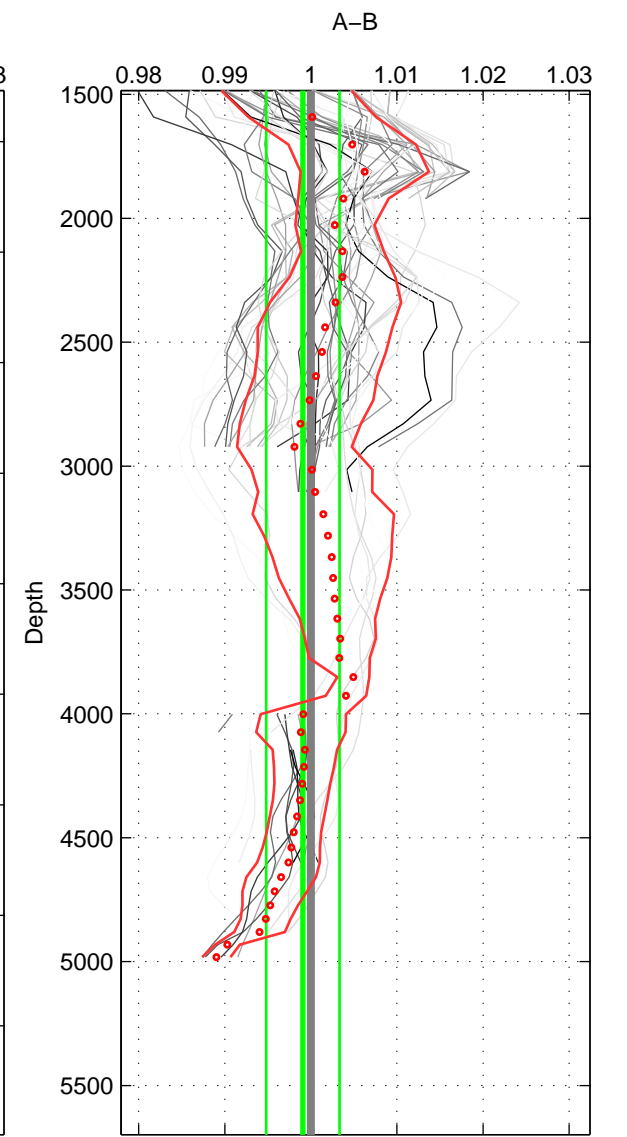

Cruise A (red). Date: Mar 1989 Cruisename: 507-32MW19890206

Cruise B (blue). Date: Jun 2005 Cruisename: 605-49NZ20050525

*** "Favourite" values are means of spaces 1 2 3.

	Offset	O.StDev	Ratio	R.Stdev	Rating
SIGMA:	-0.008	0.014	0.997	0.005	5
THETA:	-0.004	0.013	0.998	0.005	5
DEPTH:	-0.003	0.011	0.999	0.004	5
FAV. :	-0.005	0.012	0.998	0.005	5

Profiles of A: 7
 Profiles of B: 8
 Diff profs : 46
 WMoffset (A-B): -0.007925
 WMoffset stdev: 0.013653
 WMratio (A/B): 0.99716
 WMratio stdev: 0.0052791

Quality (1-5): 5

Profiles of A: 7
 Profiles of B: 8
 Diff profs : 46
 WMoffset (A-B): -0.0044154
 WMoffset stdev: 0.012739
 WMratio (A/B): 0.99842
 WMratio stdev: 0.0049709

Quality (1-5): 5

Profiles of A: 7
 Profiles of B: 8
 Diff profs : 46
 WMoffset (A-B): -0.0025399
 WMoffset stdev: 0.01053
 WMratio (A/B): 0.99907
 WMratio stdev: 0.0042611

Quality (1-5): 5