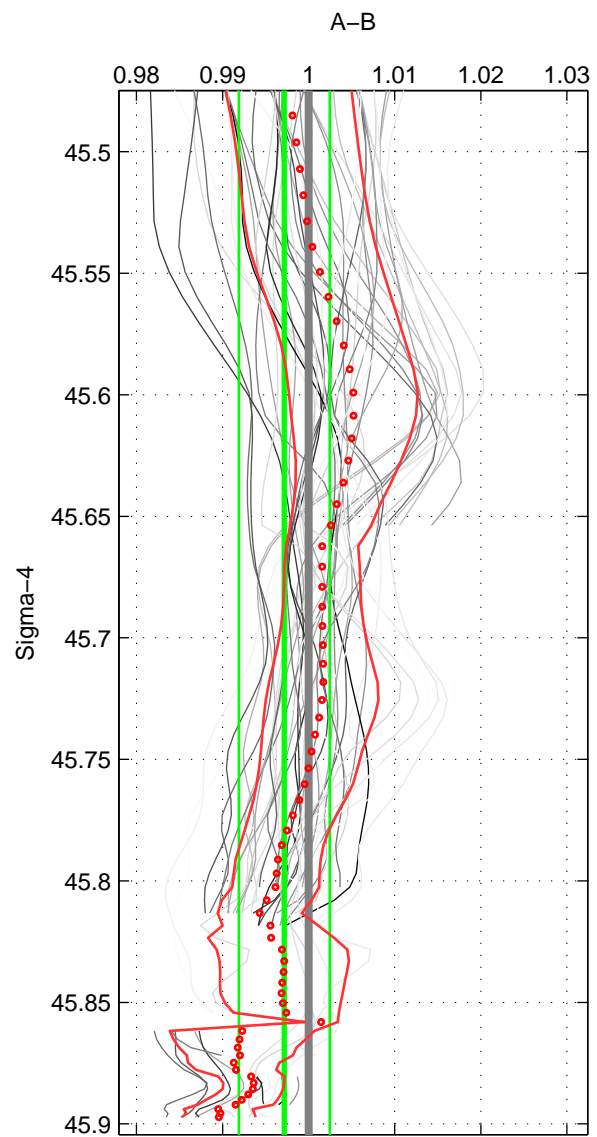

Cruise A (red). Date: Mar 1989 Cruisename: 507-32MW19890206

Cruise B (blue). Date: Jun 2005 Cruisename: 605-49NZ20050525

*** "Favourite" values are means of spaces 1 2 3.

	Offset	O.StDev	Ratio	R.Stdev	Rating
SIGMA:	-0.008	0.014	0.997	0.005	5
THETA:	-0.004	0.013	0.998	0.005	5
DEPTH:	-0.003	0.011	0.999	0.004	5
FAV. :	-0.005	0.012	0.998	0.005	5

Profiles of A: 7
 Profiles of B: 8
 Diff profs : 46
 WMoffset (A-B): -0.007925
 WMoffset stdev: 0.013653
 WMratio (A/B): 0.99716
 WMratio stdev: 0.0052791

Quality (1-5): 5

Profiles of A: 7
 Profiles of B: 8
 Diff profs : 46
 WMoffset (A-B): -0.0044154
 WMoffset stdev: 0.012739
 WMratio (A/B): 0.99842
 WMratio stdev: 0.0049709

Quality (1-5): 5

Profiles of A: 7
 Profiles of B: 8
 Diff profs : 46
 WMoffset (A-B): -0.0025399
 WMoffset stdev: 0.01053
 WMratio (A/B): 0.99907
 WMratio stdev: 0.0042611

Quality (1-5): 5