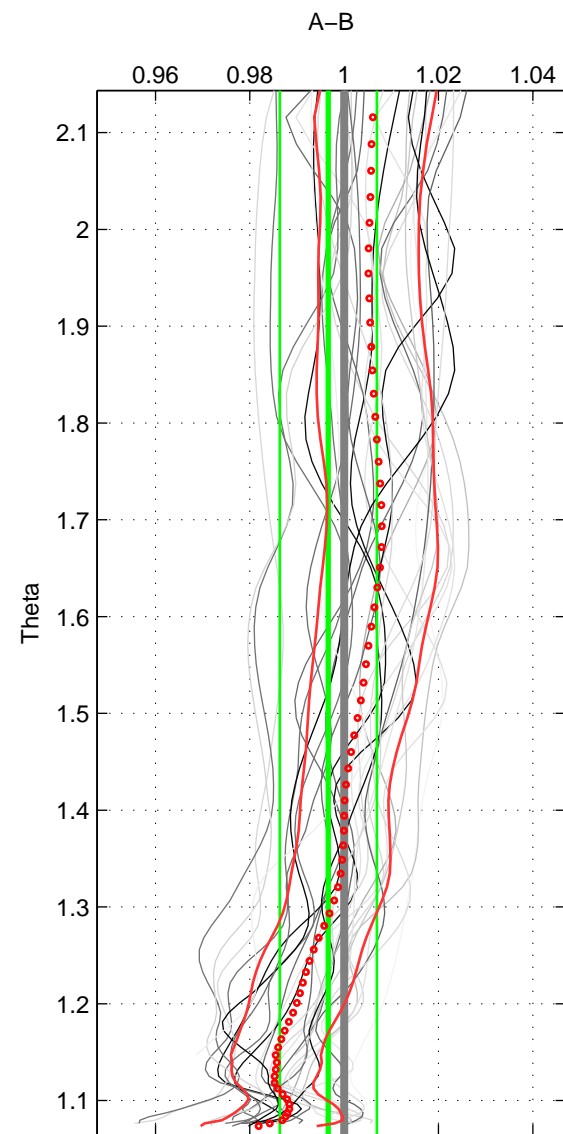

Cruise A (red). Date: Aug 1985 Cruisename: 496-325019850804
 Cruise B (blue). Date: Jun 2001 Cruisename: 591-49NZ20010604

*** "Favourite" values are means of spaces 1 2 3.

	Offset	O.StDev	Ratio	R.Stdev	Rating
SIGMA:	-0.020	0.025	0.993	0.009	5
THETA:	-0.010	0.028	0.997	0.010	5
DEPTH:	-0.023	0.024	0.992	0.009	5
FAV. :	-0.018	0.026	0.994	0.010	5

Profiles of A: 16
 Profiles of B: 6
 Diff profs : 27
 WMoffset (A-B): -0.019918
 WMoffset stdev: 0.025192
 WMratio (A/B): 0.99319
 WMratio stdev: 0.0093252

Quality (1-5): 5

Profiles of A: 16
 Profiles of B: 6
 Diff profs : 27
 WMoffset (A-B): -0.01041
 WMoffset stdev: 0.027614
 WMratio (A/B): 0.99664
 WMratio stdev: 0.010284

Quality (1-5): 5

Profiles of A: 16
 Profiles of B: 6
 Diff profs : 27
 WMoffset (A-B): -0.022909
 WMoffset stdev: 0.024141
 WMratio (A/B): 0.99153
 WMratio stdev: 0.0093796

Quality (1-5): 5