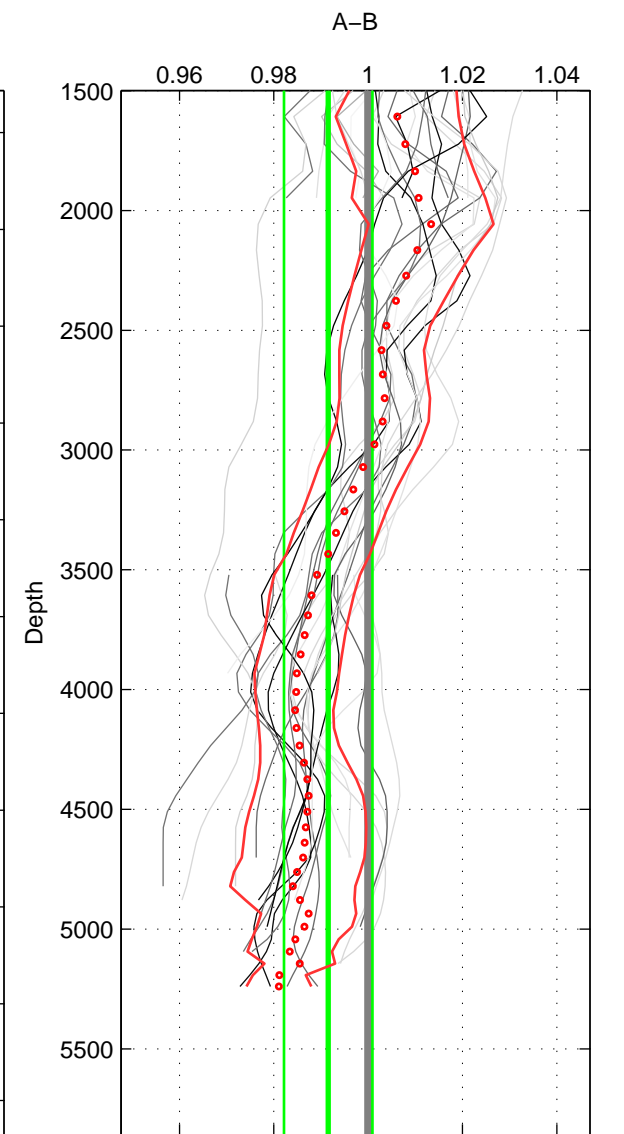

Cruise A (red). Date: Aug 1985 Cruisename: 496-325019850804
 Cruise B (blue). Date: Jun 2001 Cruisename: 591-49NZ20010604

*** "Favourite" values are means of spaces 1 2 3.

	Offset	O.StDev	Ratio	R.Stdev	Rating
SIGMA:	-0.020	0.025	0.993	0.009	5
THETA:	-0.010	0.028	0.997	0.010	5
DEPTH:	-0.023	0.024	0.992	0.009	5
FAV. :	-0.018	0.026	0.994	0.010	5

Profiles of A: 16
 Profiles of B: 6
 Diff profs : 27
 WMoffset (A-B): -0.019918
 WMoffset stdev: 0.025192
 WMratio (A/B): 0.99319
 WMratio stdev: 0.0093252

Quality (1-5): 5

Profiles of A: 16
 Profiles of B: 6
 Diff profs : 27
 WMoffset (A-B): -0.01041
 WMoffset stdev: 0.027614
 WMratio (A/B): 0.99664
 WMratio stdev: 0.010284

Quality (1-5): 5

Profiles of A: 16
 Profiles of B: 6
 Diff profs : 27
 WMoffset (A-B): -0.022909
 WMoffset stdev: 0.024141
 WMratio (A/B): 0.99153
 WMratio stdev: 0.0093796

Quality (1-5): 5