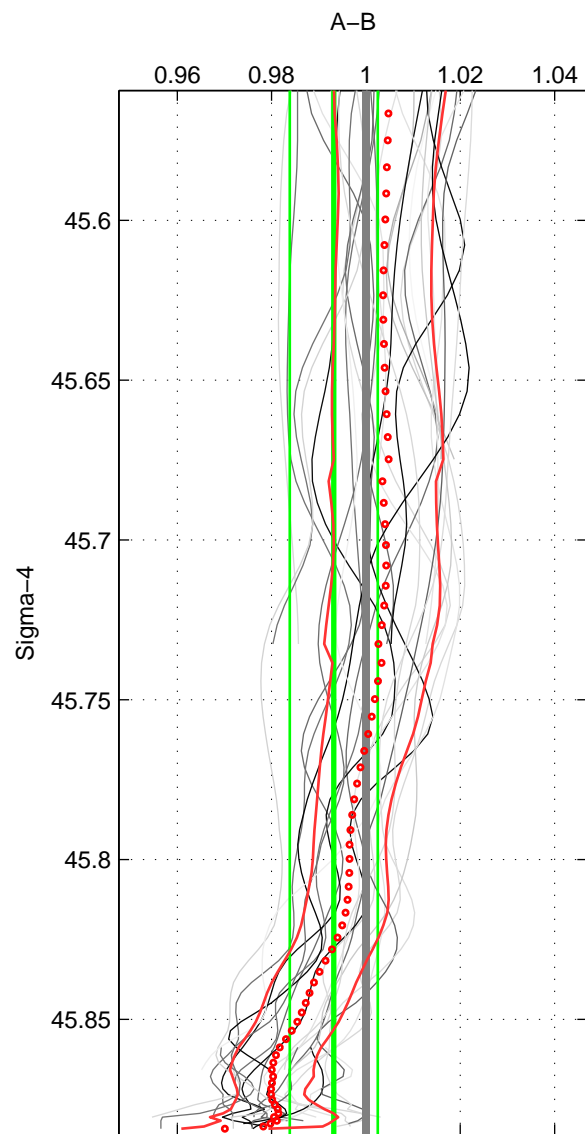

Cruise A (red). Date: Aug 1985 Cruisename: 496-325019850804
 Cruise B (blue). Date: Jun 2001 Cruisename: 591-49NZ20010604

*** "Favourite" values are means of spaces 1 2 3.

	Offset	O.StDev	Ratio	R.Stdev	Rating
SIGMA:	-0.020	0.025	0.993	0.009	5
THETA:	-0.010	0.028	0.997	0.010	5
DEPTH:	-0.023	0.024	0.992	0.009	5
FAV. :	-0.018	0.026	0.994	0.010	5

Profiles of A: 16
 Profiles of B: 6
 Diff profs : 27
 WMoffset (A-B): -0.019918
 WMoffset stdev: 0.025192
 WMratio (A/B): 0.99319
 WMratio stdev: 0.0093252

Quality (1-5): 5

Profiles of A: 16
 Profiles of B: 6
 Diff profs : 27
 WMoffset (A-B): -0.01041
 WMoffset stdev: 0.027614
 WMratio (A/B): 0.99664
 WMratio stdev: 0.010284

Quality (1-5): 5

Profiles of A: 16
 Profiles of B: 6
 Diff profs : 27
 WMoffset (A-B): -0.022909
 WMoffset stdev: 0.024141
 WMratio (A/B): 0.99153
 WMratio stdev: 0.0093796

Quality (1-5): 5