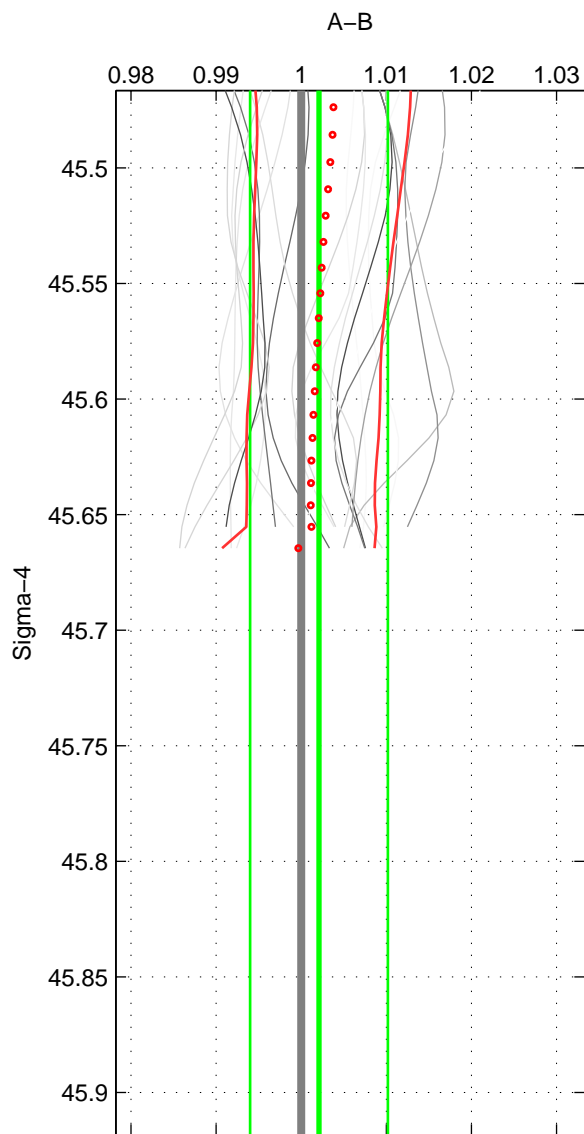

Cruise A (red). Date: Mar 1989 Cruisename: 507-32MW19890206

Cruise B (blue). Date: Jul 2006 Cruisename: 672-49UF20060614

*** "Favourite" values are means of spaces 1 2.

	Offset	O.StDev	Ratio	R.Stdev	Rating
SIGMA:	0.006	0.023	1.002	0.008	4
THETA:	0.007	0.022	1.002	0.008	4
DEPTH:	0.009	0.003	1.003	0.001	3
FAV.:	0.006	0.022	1.002	0.008	4

Profiles of A: 11
 Profiles of B: 5
 Diff profs : 20
 WMoffset (A-B): 0.0056783
 WMoffset stdev: 0.022658
 WMratio (A/B): 1.0021
 WMratio stdev: 0.0080861

Quality (1-5): 4

Profiles of A: 11
 Profiles of B: 5
 Diff profs : 20
 WMoffset (A-B): 0.0065967
 WMoffset stdev: 0.022312
 WMratio (A/B): 1.0024
 WMratio stdev: 0.0079658

Quality (1-5): 4

Profiles of A: 11
 Profiles of B: 5
 Diff profs : 20
 WMoffset (A-B): 0.008571
 WMoffset stdev: 0.0033688
 WMratio (A/B): 1.0031
 WMratio stdev: 0.0011826

Quality (1-5): 3

Please note that statistics are bad.