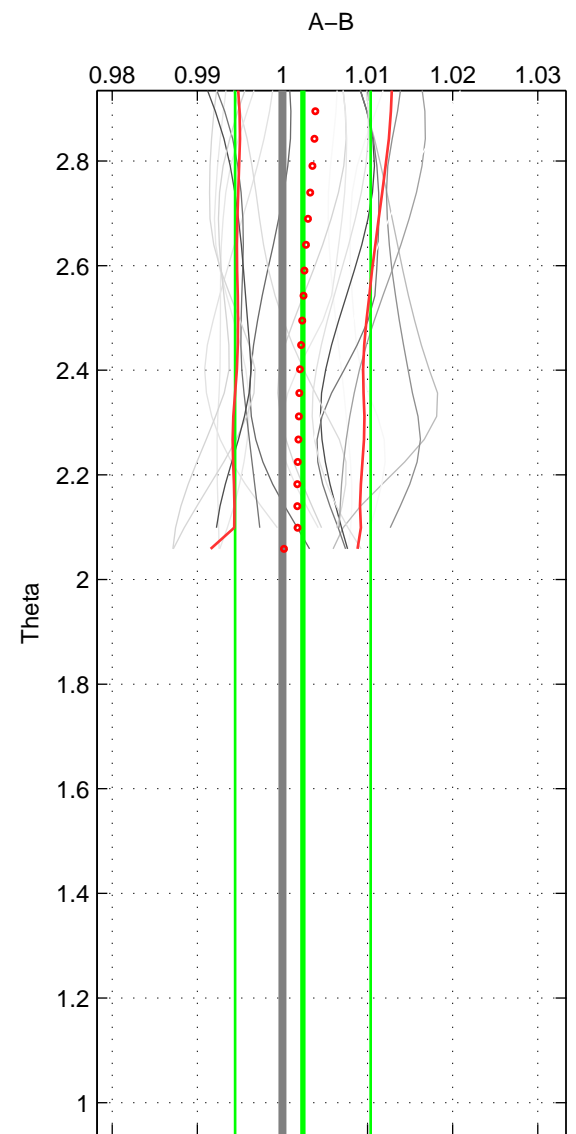

Cruise A (red). Date: Mar 1989 Cruisename: 507-32MW19890206

Cruise B (blue). Date: Jul 2006 Cruisename: 672-49UF20060614

*** "Favourite" values are means of spaces 1 2.

	Offset	O.StDev	Ratio	R.Stdev	Rating
SIGMA:	0.006	0.023	1.002	0.008	4
THETA:	0.007	0.022	1.002	0.008	4
DEPTH:	0.009	0.003	1.003	0.001	3
FAV.:	0.006	0.022	1.002	0.008	4

Profiles of A: 11
 Profiles of B: 5
 Diff profs : 20
 WMoffset (A-B): 0.0056783
 WMoffset stdev: 0.022658
 WMratio (A/B): 1.0021
 WMratio stdev: 0.0080861

Quality (1-5): 4

Profiles of A: 11
 Profiles of B: 5
 Diff profs : 20
 WMoffset (A-B): 0.0065967
 WMoffset stdev: 0.022312
 WMratio (A/B): 1.0024
 WMratio stdev: 0.0079658

Quality (1-5): 4

Profiles of A: 11
 Profiles of B: 5
 Diff profs : 20
 WMoffset (A-B): 0.008571
 WMoffset stdev: 0.0033688
 WMratio (A/B): 1.0031
 WMratio stdev: 0.0011826

Quality (1-5): 3

Please note that statistics are bad.