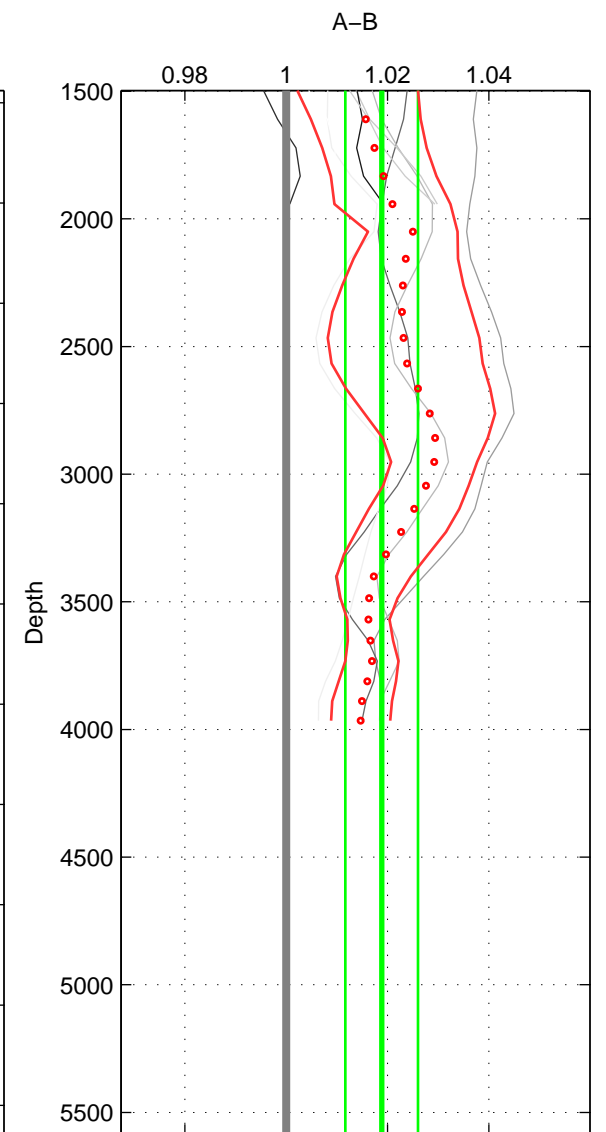

Cruise A (red). Date: Oct 2008 Cruisename: 615-49NZ20081011

Cruise B (blue). Date: May 1999 Cruisename: 687-49UP19990419

*** "Favourite" values are those of space 1.

	Offset	O.StDev	Ratio	R.Stdev	Rating
SIGMA	0.023	0.010	1.008	0.004	5
THETA	0.024	0.011	1.009	0.004	4
DEPTH	0.049	0.018	1.019	0.007	4
FAV.	0.023	0.010	1.008	0.004	5

Profiles of A: 8
 Profiles of B: 4
 Diff profs : 9
 WMoffset (A-B): 0.022722
 WMoffset stdev: 0.010198
 WMratio (A/B): 1.0082
 WMratio stdev: 0.0037778

Quality (1-5): 5

Profiles of A: 8
 Profiles of B: 4
 Diff profs : 9
 WMoffset (A-B): 0.024498
 WMoffset stdev: 0.010943
 WMratio (A/B): 1.0091
 WMratio stdev: 0.0041228

Quality (1-5): 4

Profiles of A: 8
 Profiles of B: 4
 Diff profs : 9
 WMoffset (A-B): 0.048863
 WMoffset stdev: 0.01842
 WMratio (A/B): 1.0189
 WMratio stdev: 0.0071644

Quality (1-5): 4