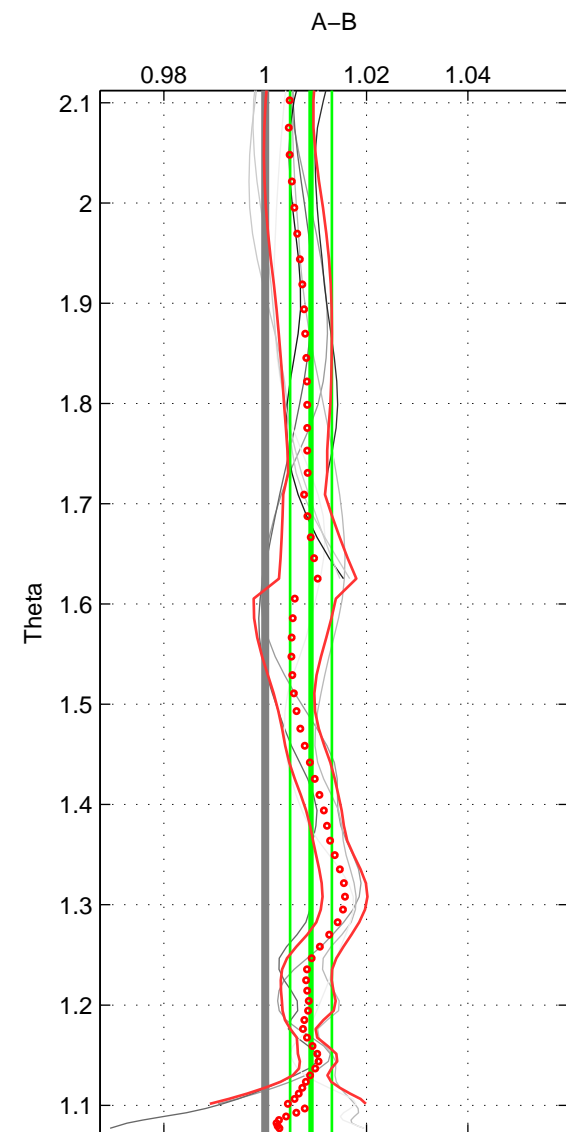

Cruise A (red). Date: Oct 2008 Cruisename: 615-49NZ20081011

Cruise B (blue). Date: May 1999 Cruisename: 687-49UP19990419

*** "Favourite" values are those of space 1.

	Offset	O.StDev	Ratio	R.Stdev	Rating
SIGMA	0.023	0.010	1.008	0.004	5
THETA	0.024	0.011	1.009	0.004	4
DEPTH	0.049	0.018	1.019	0.007	4
FAV.	0.023	0.010	1.008	0.004	5

Profiles of A: 8
 Profiles of B: 4
 Diff profs : 9
 WMoffset (A-B): 0.022722
 WMoffset stdev: 0.010198
 WMratio (A/B): 1.0082
 WMratio stdev: 0.0037778

Quality (1-5): 5

Profiles of A: 8
 Profiles of B: 4
 Diff profs : 9
 WMoffset (A-B): 0.024498
 WMoffset stdev: 0.010943
 WMratio (A/B): 1.0091
 WMratio stdev: 0.0041228

Quality (1-5): 4

Profiles of A: 8
 Profiles of B: 4
 Diff profs : 9
 WMoffset (A-B): 0.048863
 WMoffset stdev: 0.01842
 WMratio (A/B): 1.0189
 WMratio stdev: 0.0071644

Quality (1-5): 4