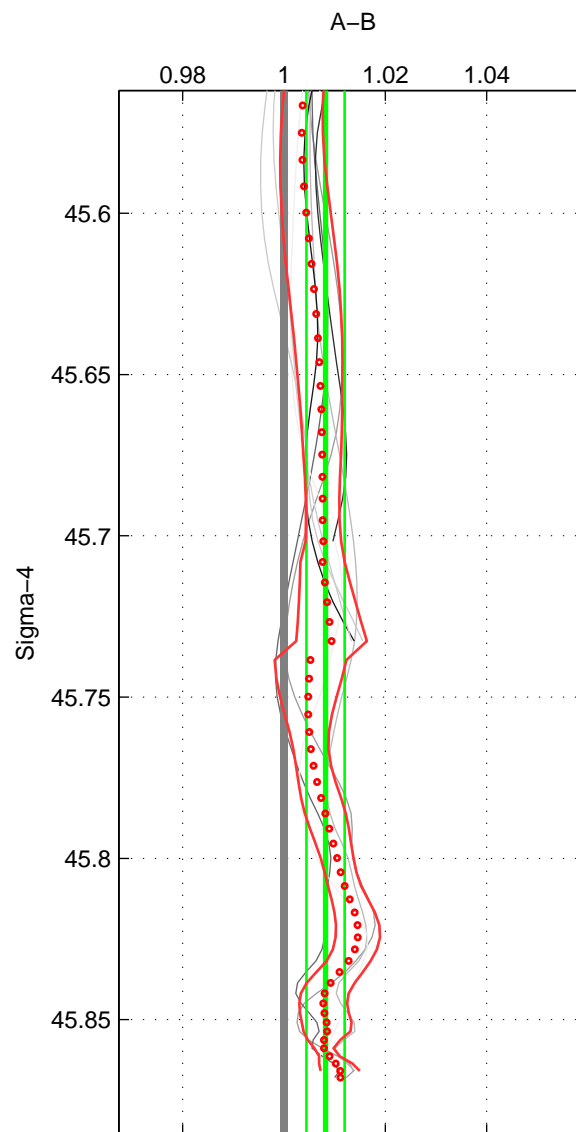

Cruise A (red). Date: Oct 2008 Cruisename: 615-49NZ20081011

Cruise B (blue). Date: May 1999 Cruisename: 687-49UP19990419

*** "Favourite" values are those of space 1.

	Offset	O.StDev	Ratio	R.Stdev	Rating
SIGMA	0.023	0.010	1.008	0.004	5
THETA	0.024	0.011	1.009	0.004	4
DEPTH	0.049	0.018	1.019	0.007	4
FAV.	0.023	0.010	1.008	0.004	5

Profiles of A: 8
 Profiles of B: 4
 Diff profs : 9
 WMoffset (A-B): 0.022722
 WMoffset stdev: 0.010198
 WMratio (A/B): 1.0082
 WMratio stdev: 0.0037778

Quality (1-5): 5

Profiles of A: 8
 Profiles of B: 4
 Diff profs : 9
 WMoffset (A-B): 0.024498
 WMoffset stdev: 0.010943
 WMratio (A/B): 1.0091
 WMratio stdev: 0.0041228

Quality (1-5): 4

Profiles of A: 8
 Profiles of B: 4
 Diff profs : 9
 WMoffset (A-B): 0.048863
 WMoffset stdev: 0.01842
 WMratio (A/B): 1.0189
 WMratio stdev: 0.0071644

Quality (1-5): 4