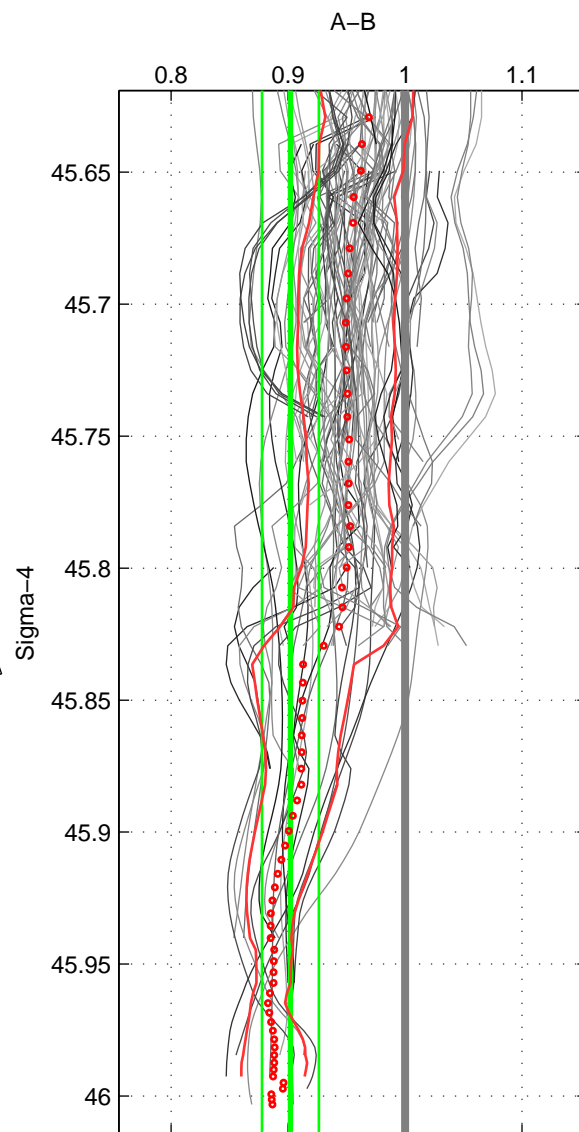

Cruise A (red). Date: Sep 2007 Cruisename: 292-64PE20070830

Cruise B (blue). Date: Apr 1991 Cruisename: 297-64TR19910408

\*\*\* "Favourite" values are means of spaces 1 2 3.

	Offset	O.StDev	Ratio	R.Stdev	Rating
SIGMA:	-0.107	0.029	0.902	0.024	4
THETA:	-0.107	0.036	0.903	0.030	4
DEPTH:	-0.056	0.051	0.952	0.043	4
FAV. :	-0.090	0.038	0.919	0.032	4

Profiles of A: 29  
 Profiles of B: 24  
 Diff profs : 93  
 WMoffset (A-B): -0.10681  
 WMoffset stdev: 0.028986  
 WMratio (A/B): 0.90202  
 WMratio stdev: 0.024313

Quality (1-5): 4

Profiles of A: 29  
 Profiles of B: 24  
 Diff profs : 92  
 WMoffset (A-B): -0.10667  
 WMoffset stdev: 0.03582  
 WMratio (A/B): 0.90311  
 WMratio stdev: 0.029581

Quality (1-5): 4

Profiles of A: 29  
 Profiles of B: 24  
 Diff profs : 93  
 WMoffset (A-B): -0.055786  
 WMoffset stdev: 0.05059  
 WMratio (A/B): 0.95243  
 WMratio stdev: 0.043055

Quality (1-5): 4