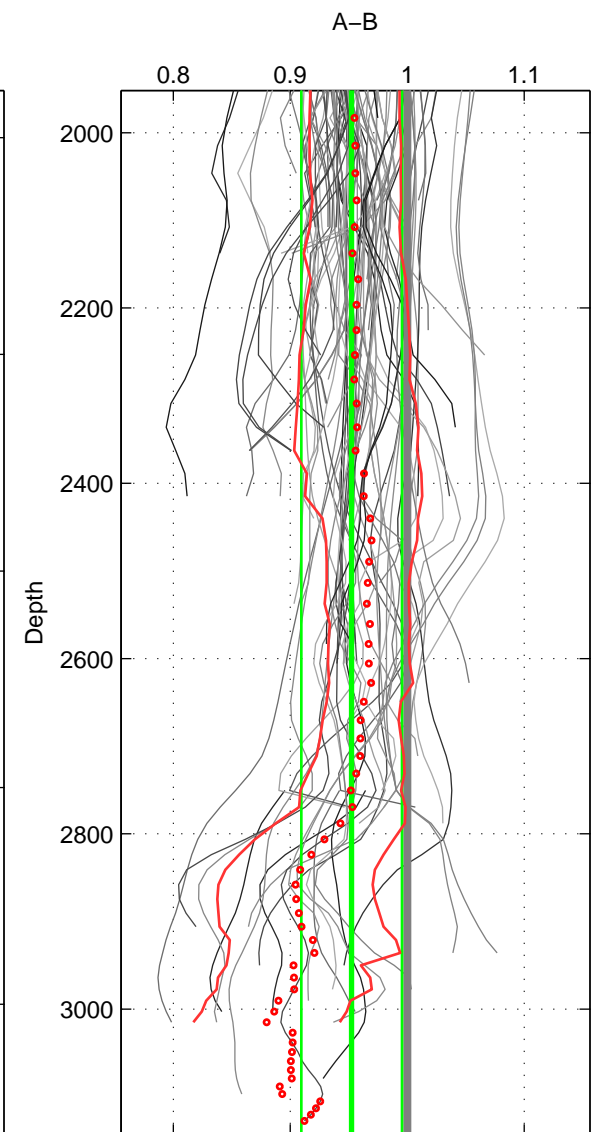

Cruise A (red). Date: Sep 2007 Cruisename: 292-64PE20070830

Cruise B (blue). Date: Apr 1991 Cruisename: 297-64TR19910408

\*\*\* "Favourite" values are means of spaces 1 2 3.

	Offset	O.StDev	Ratio	R.Stdev	Rating
SIGMA:	-0.107	0.029	0.902	0.024	4
THETA:	-0.107	0.036	0.903	0.030	4
DEPTH:	-0.056	0.051	0.952	0.043	4
FAV. :	-0.090	0.038	0.919	0.032	4

Profiles of A: 29  
 Profiles of B: 24  
 Diff profs : 93  
 WMoffset (A-B): -0.10681  
 WMoffset stdev: 0.028986  
 WMratio (A/B): 0.90202  
 WMratio stdev: 0.024313

Quality (1-5): 4

Profiles of A: 29  
 Profiles of B: 24  
 Diff profs : 92  
 WMoffset (A-B): -0.10667  
 WMoffset stdev: 0.03582  
 WMratio (A/B): 0.90311  
 WMratio stdev: 0.029581

Quality (1-5): 4

Profiles of A: 29  
 Profiles of B: 24  
 Diff profs : 93  
 WMoffset (A-B): -0.055786  
 WMoffset stdev: 0.05059  
 WMratio (A/B): 0.95243  
 WMratio stdev: 0.043055

Quality (1-5): 4