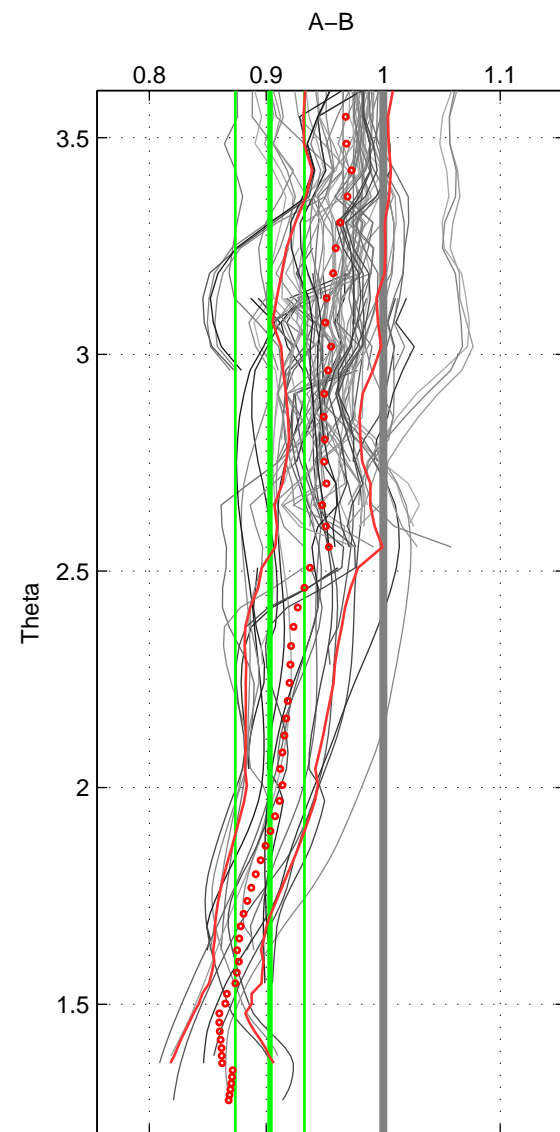

Cruise A (red). Date: Sep 2007 Cruisename: 292-64PE20070830

Cruise B (blue). Date: Apr 1991 Cruisename: 297-64TR19910408

\*\*\* "Favourite" values are means of spaces 1 2 3.

	Offset	O.StDev	Ratio	R.Stdev	Rating
SIGMA:	-0.107	0.029	0.902	0.024	4
THETA:	-0.107	0.036	0.903	0.030	4
DEPTH:	-0.056	0.051	0.952	0.043	4
FAV. :	-0.090	0.038	0.919	0.032	4

Profiles of A: 29  
 Profiles of B: 24  
 Diff profs : 93  
 WMoffset (A-B): -0.10681  
 WMoffset stdev: 0.028986  
 WMratio (A/B): 0.90202  
 WMratio stdev: 0.024313

Quality (1-5): 4

Profiles of A: 29  
 Profiles of B: 24  
 Diff profs : 92  
 WMoffset (A-B): -0.10667  
 WMoffset stdev: 0.03582  
 WMratio (A/B): 0.90311  
 WMratio stdev: 0.029581

Quality (1-5): 4

Profiles of A: 29  
 Profiles of B: 24  
 Diff profs : 93  
 WMoffset (A-B): -0.055786  
 WMoffset stdev: 0.05059  
 WMratio (A/B): 0.95243  
 WMratio stdev: 0.043055

Quality (1-5): 4