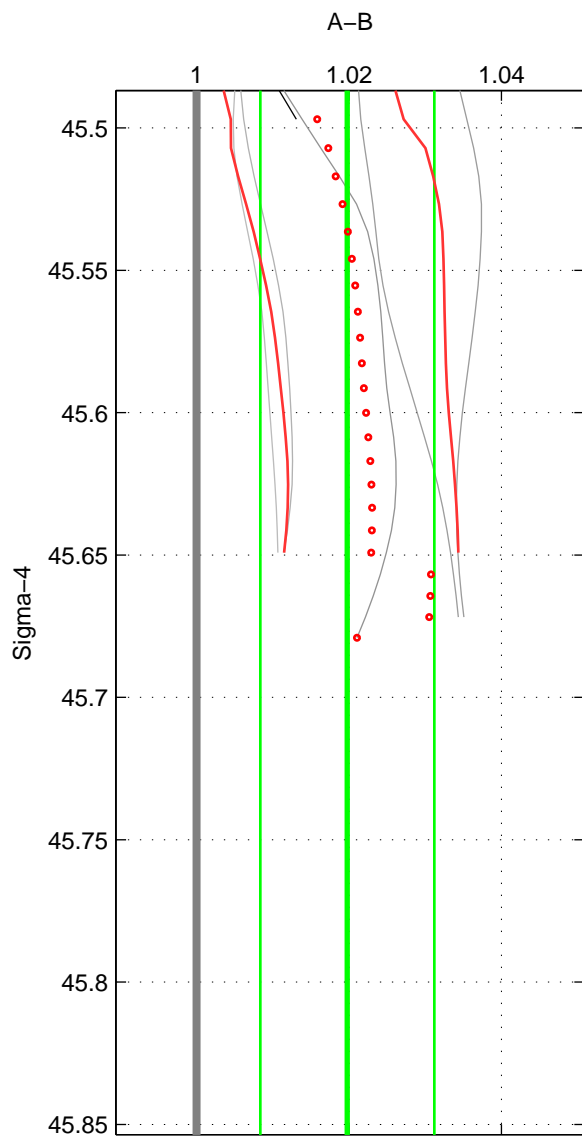

Cruise A (red). Date: Feb 2003 Cruisename: 660-49UF20030225

Cruise B (blue). Date: Jul 2003 Cruisename: 701-49UP20030714

*** "Favourite" values are means of spaces 1 2.

	Offset	O.StDev	Ratio	R.Stdev	Rating
SIGMA:	0.055	0.031	1.020	0.011	3
THETA:	0.062	0.026	1.023	0.010	3
DEPTH:	0.060	0.005	1.022	0.002	2
FAV.:	0.059	0.029	1.021	0.011	3

Profiles of A: 5
 Profiles of B: 3
 Diff profs : 6
 WMoffset (A-B): 0.054905
 WMoffset stdev: 0.031303
 WMratio (A/B): 1.0198
 WMratio stdev: 0.011419

Quality (1-5): 3

Profiles of A: 5
 Profiles of B: 3
 Diff profs : 6
 WMoffset (A-B): 0.062469
 WMoffset stdev: 0.026075
 WMratio (A/B): 1.0227
 WMratio stdev: 0.0096405

Quality (1-5): 3

Profiles of A: 5
 Profiles of B: 3
 Diff profs : 6
 WMoffset (A-B): 0.059946
 WMoffset stdev: 0.0052175
 WMratio (A/B): 1.0221
 WMratio stdev: 0.0022359

Quality (1-5): 2

Please note that statistics are bad.