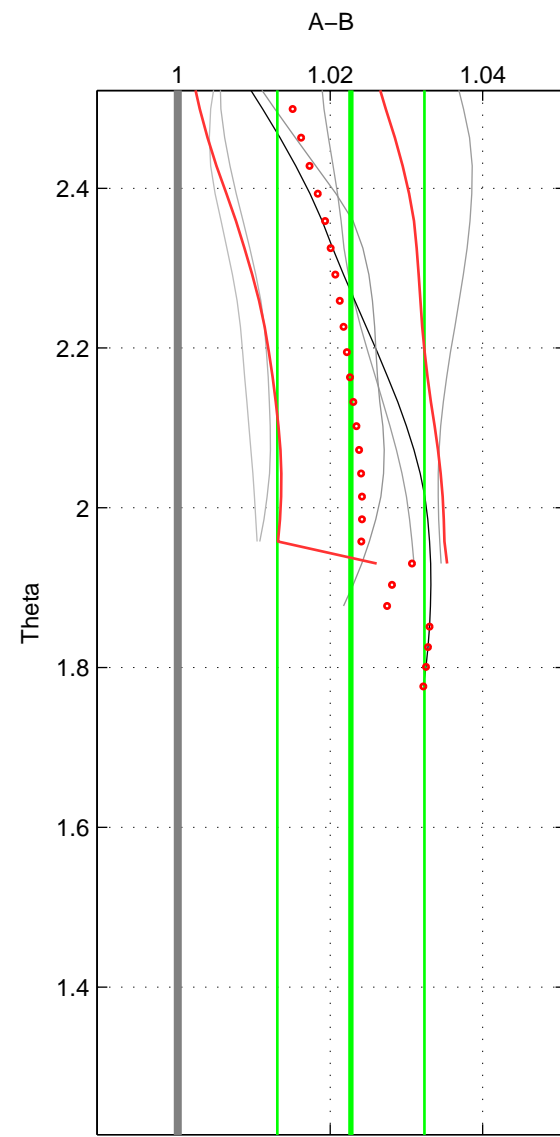

Cruise A (red). Date: Feb 2003 Cruisename: 660-49UF20030225

Cruise B (blue). Date: Jul 2003 Cruisename: 701-49UP20030714

*** "Favourite" values are means of spaces 1 2.

	Offset	O.StDev	Ratio	R.Stdev	Rating
SIGMA:	0.055	0.031	1.020	0.011	3
THETA:	0.062	0.026	1.023	0.010	3
DEPTH:	0.060	0.005	1.022	0.002	2
FAV.:	0.059	0.029	1.021	0.011	3

Profiles of A: 5
 Profiles of B: 3
 Diff profs : 6
 WMoffset (A-B): 0.054905
 WMoffset stdev: 0.031303
 WMratio (A/B): 1.0198
 WMratio stdev: 0.011419

Quality (1-5): 3

Profiles of A: 5
 Profiles of B: 3
 Diff profs : 6
 WMoffset (A-B): 0.062469
 WMoffset stdev: 0.026075
 WMratio (A/B): 1.0227
 WMratio stdev: 0.0096405

Quality (1-5): 3

Profiles of A: 5
 Profiles of B: 3
 Diff profs : 6
 WMoffset (A-B): 0.059946
 WMoffset stdev: 0.0052175
 WMratio (A/B): 1.0221
 WMratio stdev: 0.0022359

Quality (1-5): 2

Please note that statistics are bad.